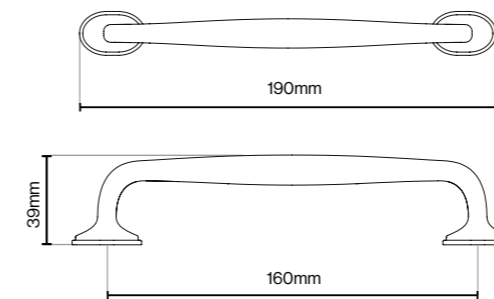

Oil Rubbed Bronze

Matt Black

Please Note
Colour swatches shown are approximate.

Greenwich Handle Collection

Suitable for Kitchen, Bedroom and Bathroom Cabinetry

Greenwich Pull Handle - 160mm

Greenwich Pull Handle - 320mm