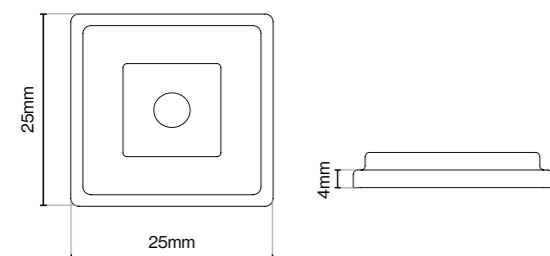

Liberty Handle Square Backplate - 25mm (Pair)

Available finishes

Polished Nickel

Brushed Nickel

Brushed Satin Brass

Dark Brushed Brass

Matt Black

Please Note
Colour swatches shown are approximate.