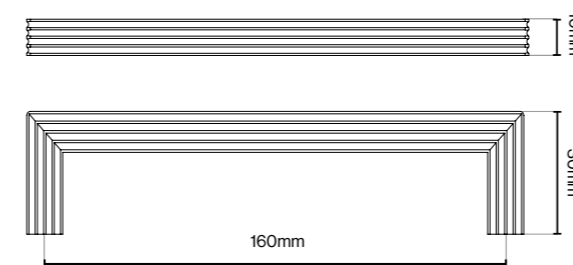

Battersea T-Bar - 60mm

Battersea Pull Handle - 160mm

Battersea Pull Handle - 320mm

Belgravia Handle Collection

Belgravia Handle Collection

Suitable for Kitchen, Bedroom and Bathroom Cabinetry

Available finishes