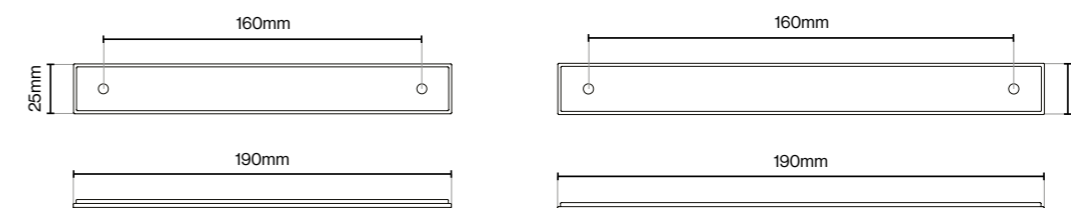

Please Note
Colour swatches shown are approximate.

Liberty Handle Collection

Suitable for Kitchen, Bedroom and Bathroom Cabinetry

Liberty D Handle - 160mm / 320mm

Liberty D Handle Backplate- 160mm / 320mm