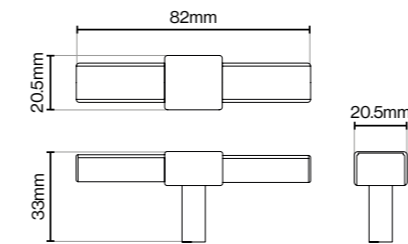

Bailgate Pull Handle - 160mm

Bailgate Pull Handle - 320mm

Barrington Handle Collection

Barrington Handle Collection

Suitable for Kitchen, Bedroom and Bathroom Cabinetry

Barrington Knob - 32mm

Barrington Knob Backplate - 100mm