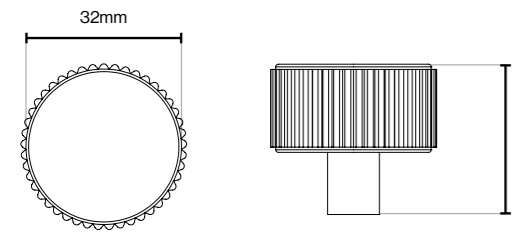

Bailgate Pull Handle - 160mm

Bailgate Pull Handle - 320mm

Barrington Handle Collection

Barrington Handle Collection

Suitable for Kitchen, Bedroom and Bathroom Cabinetry

Barrington Knob - 32mm

Barrington Knob Backplate - 100mm