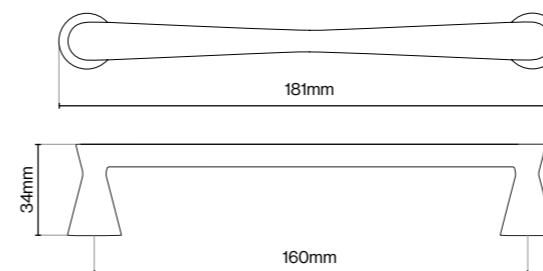

Brushed Nickel

Brushed Satin Brass

Dark Brushed Brass

Matt Black

Please Note
Colour swatches shown are approximate.

Conic Pull Handle - 160mm

Conic Pull Handle - 320mm

Dixon Handle Collection