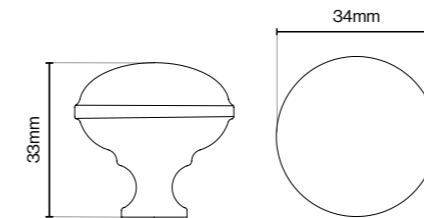

Callcott Square Plate - 38mm

Callcott Square Plate - 76mm

Conic Handle Collection

Conic Handle Collection

Suitable for Kitchen, Bedroom and Bathroom Cabinetry

Code / HAN-233

Code / HAN-237

Code / HAN-241