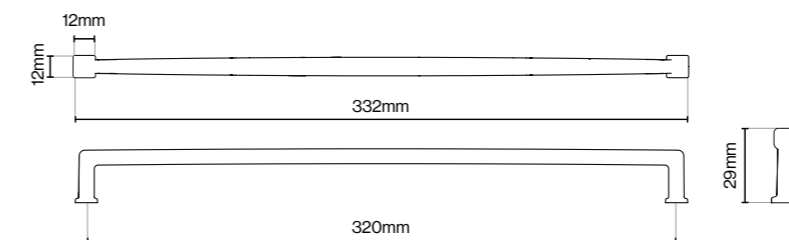

Dull Nickel

Brushed Satin Brass

Matt Black

Please Note
Colour swatches shown are approximate.

Newport Knob - 32mm

Newport Pull Handle - 160mm

Newport Pull Handle - 320mm

Quinn Handle Collection