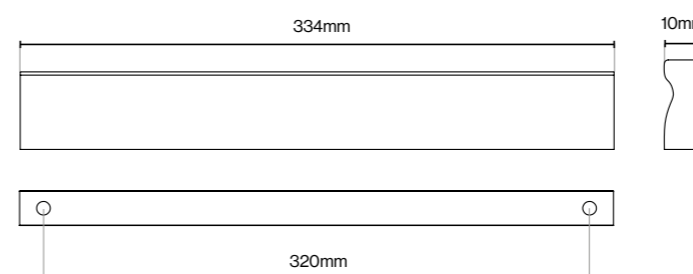

Juru Profile Handle - 32mm

Juru Profile Handle - 160mm

Juru Profile Handle - 320mm

Liberty Handle Collection

Liberty Handle Collection

Suitable for Kitchen, Bedroom and Bathroom Cabinetry

Liberty Knob - 34mm