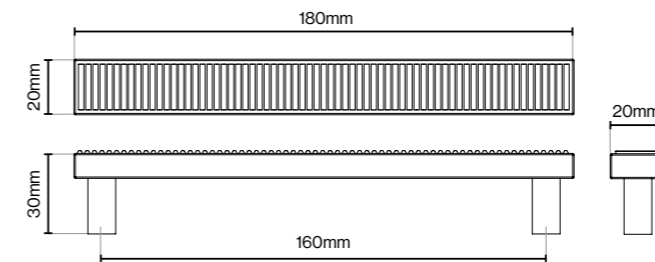

Suitable for Kitchen, Bedroom and Bathroom Cabinetry

Available finishes

Brushed Nickel

Brushed Satin Brass

Dark Brushed Brass

Matt Black

Please Note
Colour swatches shown are approximate.

Barrington Pull Handle - 160mm