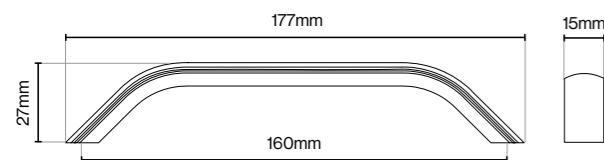

Suitable for Kitchen, Bedroom and Bathroom Cabinetry

Available finishes

Polished Chrome

Brushed Nickel

Matt Black

Please Note
Colour swatches shown are approximate.

Riex Touch XH24 Pull Handle Collection - 160mm