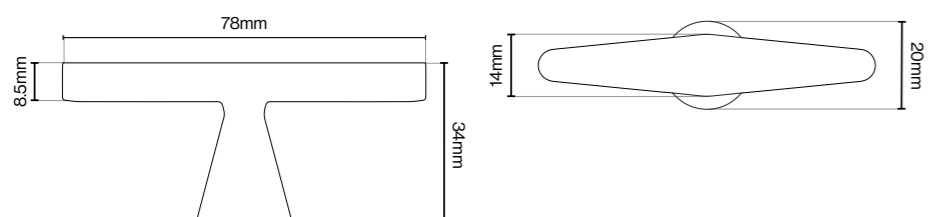

Dark Brushed Brass

Matt Black

Please Note
Colour swatches shown are approximate.

Conic Knob - 34mm

Conic T-Bar Knob - 78mm

Conic Handle Collection

Suitable for Kitchen, Bedroom and Bathroom Cabinetry

Code / HAN-235