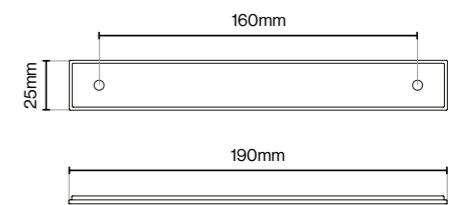

Pull Handle Backplate - 160mm