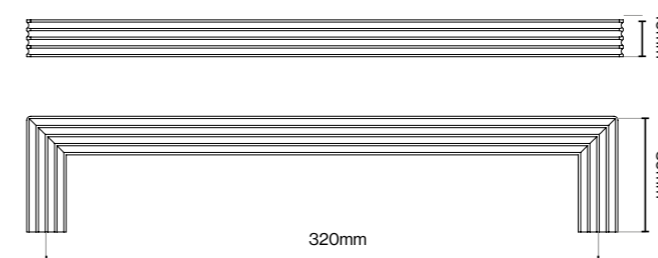

Battersea T-Bar - 60mm

Battersea Pull Handle - 160mm

Battersea Pull Handle - 320mm

Belgravia Handle Collection

Belgravia Handle Collection

Suitable for Kitchen, Bedroom and Bathroom Cabinetry

Available finishes