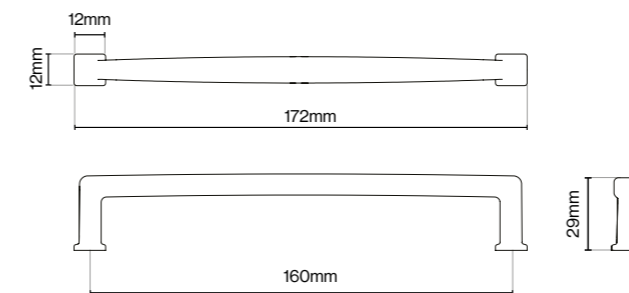

Dull Nickel

Brushed Satin Brass

Matt Black

Please Note
Colour swatches shown are approximate.

Newport Knob - 32mm

Newport Pull Handle - 160mm

Newport Pull Handle - 320mm

Quinn Handle Collection