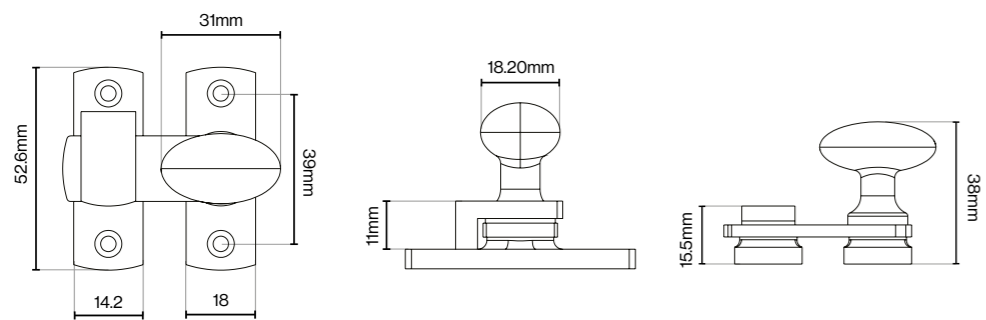

Westgate Cupboard Latch Collection

Suitable for Kitchen, Bedroom and Bathroom Cabinetry

Westgate Cupboard Latch

Available finishes

Please Note
Colour swatches shown are approximate.

Westgate Cupboard Catch Collection

Suitable for Kitchen, Bedroom and Bathroom Cabinetry