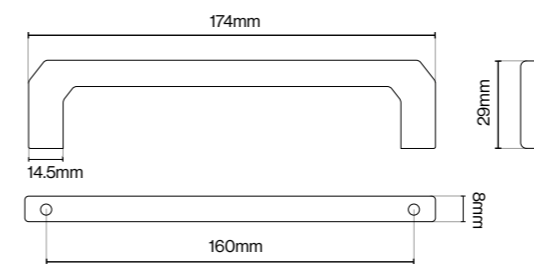

Quinn Pull Handle - 160mm

Quinn Pull Handle - 192mm

Quinn Pull Handle - 320mm

Westgate Collection

Westgate Cupboard Latch Collection

Suitable for Kitchen, Bedroom and Bathroom Cabinetry

Code / HAN-366

Code / HAN-354