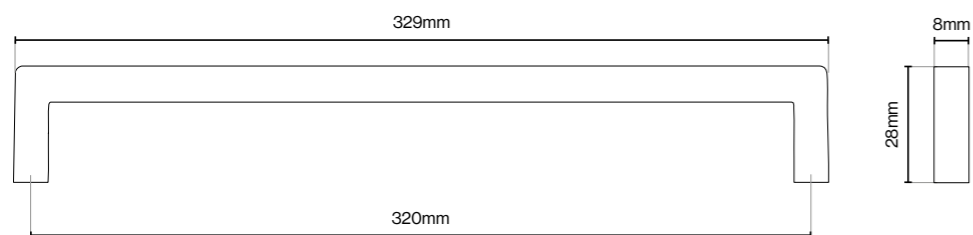

Scoop Integrated Handle - 160mm

Riex Touch XH11 Pull Handle Collection - 320mm

Letterbox Integrated Handle - 128mm

ethos

01/01/25