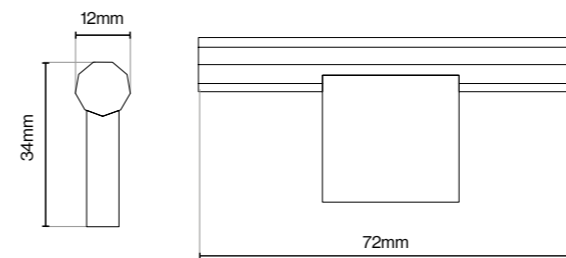

Dixon Handle Collection

Suitable for Kitchen, Bedroom and Bathroom Cabinetry

Code / HAN-251

Code / HAN-254

Code / HAN-257

Code / HAN-260

Code / HAN-339

Code / HAN-342

Code / HAN-345

Code / HAN-348

Available finishes

Brushed Nickel

Brushed Satin Brass

Dark Brushed Brass

Matt Black

Please Note
Colour swatches shown are approximate.

Dixon T-Bar Knob - **72mm**