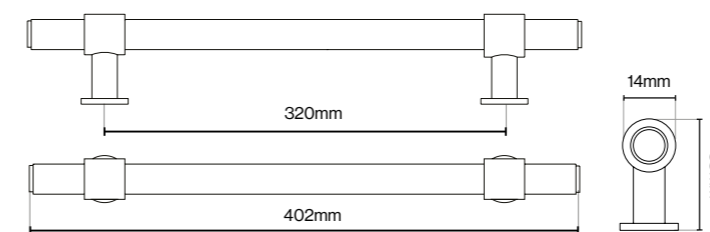

Please Note
Colour swatches shown are approximate.

Belgravia Pull Handle - 160mm

Belgravia Pull Handle - 320mm

Callcott Handle Collection

Callcott Handle Collection

Suitable for Kitchen, Bedroom and Bathroom Cabinetry