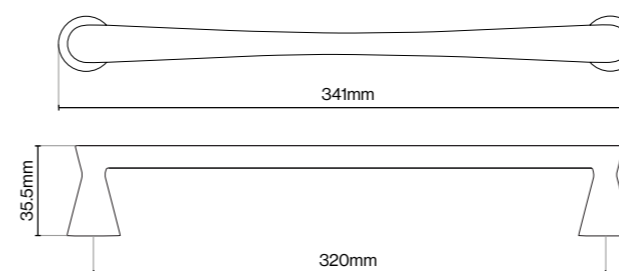

Brushed Nickel

Brushed Satin Brass

Dark Brushed Brass

Matt Black

Please Note
Colour swatches shown are approximate.

Conic Pull Handle - 160mm

Conic Pull Handle - 320mm

Dixon Handle Collection