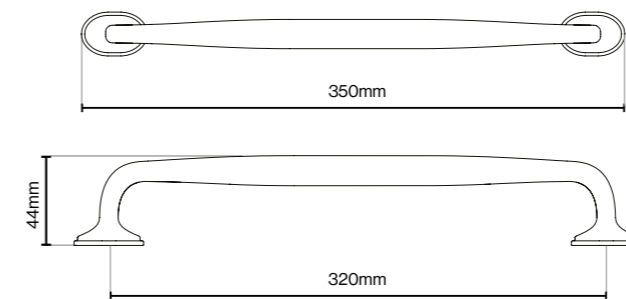

Oil Rubbed Bronze

Matt Black

Please Note
Colour swatches shown are approximate.

Greenwich Handle Collection

Suitable for Kitchen, Bedroom and Bathroom Cabinetry

Greenwich Pull Handle - 160mm

Greenwich Pull Handle - 320mm