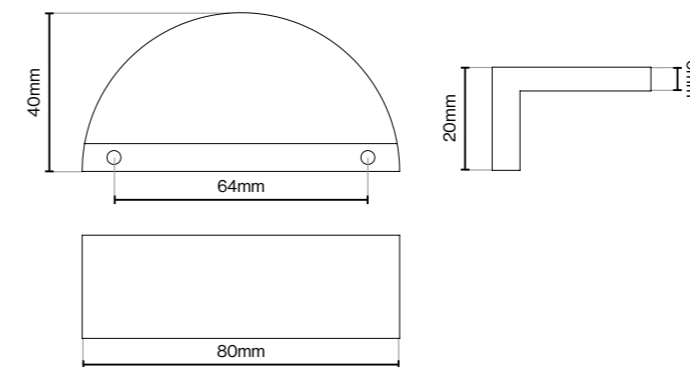

Barrington Eclipse Pull Handle - 64mm (Smooth)