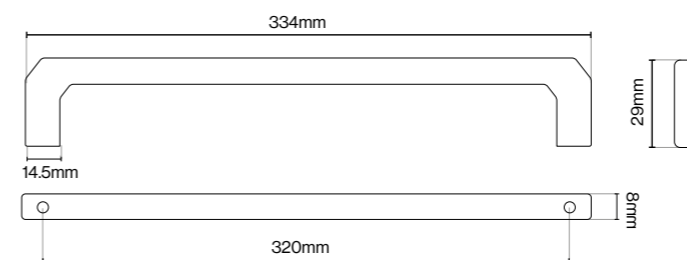

Quinn Pull Handle - 160mm

Quinn Pull Handle - 192mm

Quinn Pull Handle - 320mm

Westgate Collection

Westgate Cupboard Latch Collection

Suitable for Kitchen, Bedroom and Bathroom Cabinetry

Code / HAN-366

Code / HAN-354