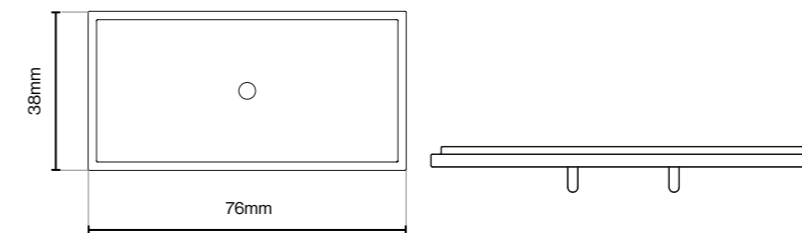

Callcott Square Plate - 38mm

Callcott Square Plate - 76mm

Conic Handle Collection

Conic Handle Collection

Suitable for Kitchen, Bedroom and Bathroom Cabinetry

Code / HAN-233

Code / HAN-237

Code / HAN-241