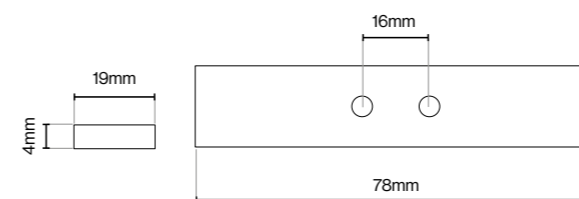

Dixon T-Bar Knob Backplate - **78mm**