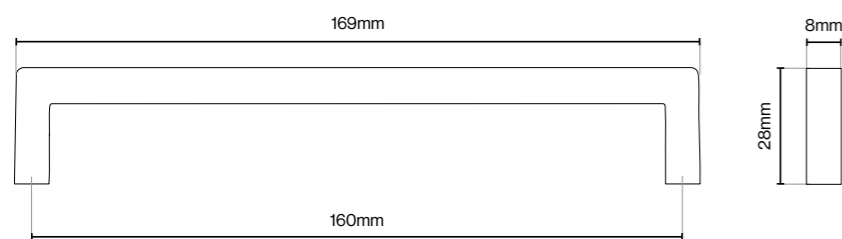

Scoop Integrated Handle - 160mm

Riex Touch XH11 Pull Handle Collection - 320mm

Letterbox Integrated Handle - 128mm

ethos

01/01/25