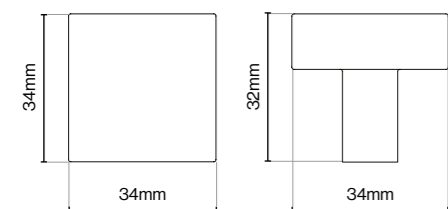

Juru Profile Handle - 32mm

Juru Profile Handle - 160mm

Juru Profile Handle - 320mm

Liberty Handle Collection

Liberty Handle Collection

Suitable for Kitchen, Bedroom and Bathroom Cabinetry

Liberty Knob - 34mm