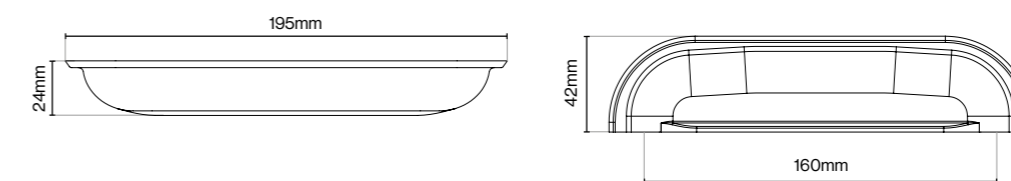

Code / HAN-451 Code / HAN-449 Code / HAN-448 Code / HAN-447 Code / HAN-450

Hampton Cup Handle - 96mm

Hampton Cup Handle - 160mm

Available finishes

Polished Nickel

Dull Nickel

Brushed Satin Brass

Bronze