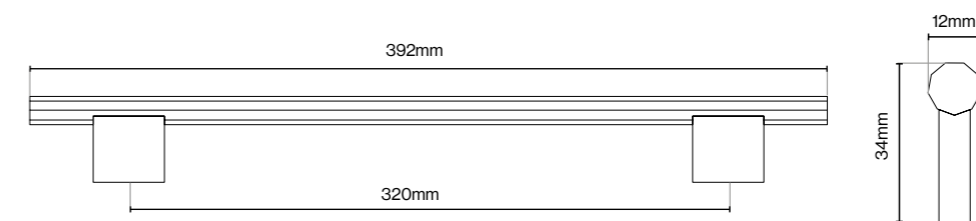

Dixton Bar Handle - 320mm