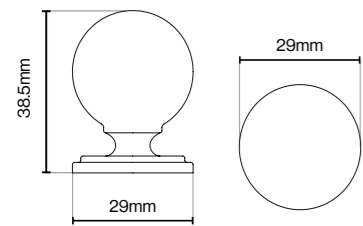

Matt Black

Please Note
Colour swatches shown are approximate.

Evora Knob - 24mm

Greenwich Handle Collection

Greenwich Handle Collection

Suitable for Kitchen, Bedroom and Bathroom Cabinetry

Greenwich Knob - 29mm