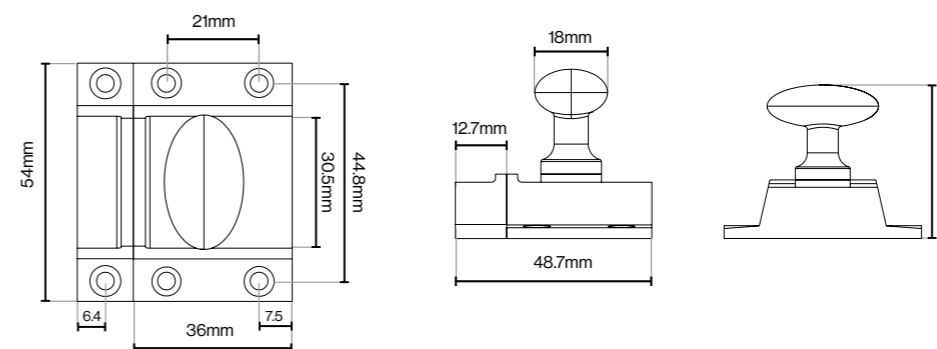

Code / HAN-351

Code / HAN-361

Code / HAN-359

Westgate Cupboard Catch

Available finishes

Polished Nickel

Brushed Nickel

Polished Brass Lacquered