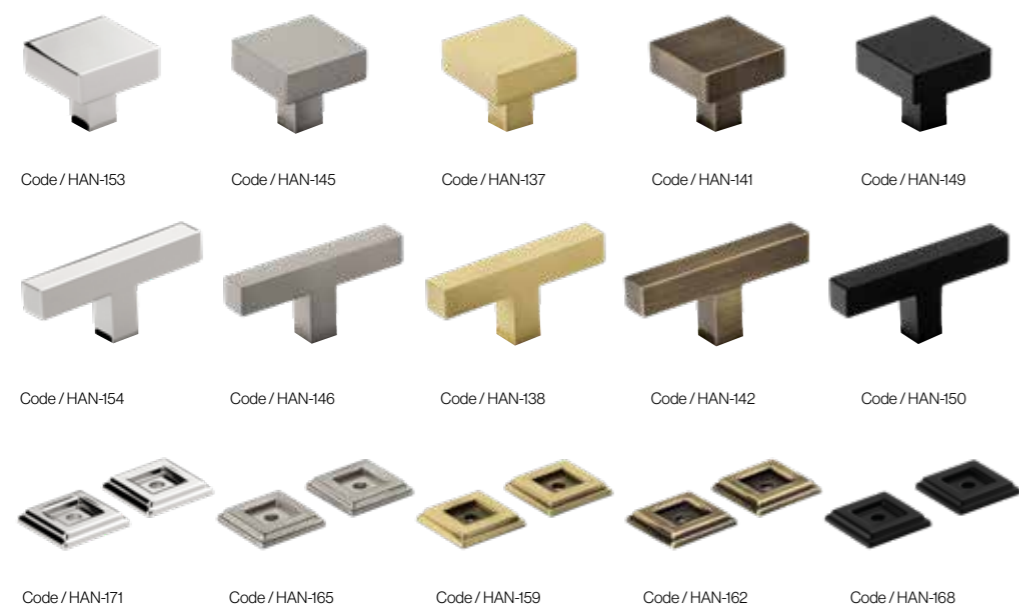

Please Note
Colour swatches shown are approximate.

Juru Handle Collection

Suitable for Kitchen, Bedroom and Bathroom Cabinetry

Available finishes

Polished Nickel

Brushed Satin Brass

Please Note
Colour swatches shown are approximate.

Juru Profile Handle - 32mm

Juru Profile Handle - 160mm

Juru Profile Handle - 320mm

Liberty Handle Collection

Liberty Handle Collection

Suitable for Kitchen, Bedroom and Bathroom Cabinetry

Liberty Knob - 34mm

Please Note
Colour swatches shown are approximate.

Liberty Handle Collection

Suitable for Kitchen, Bedroom and Bathroom Cabinetry

Liberty D Handle - 160mm / 320mm

Liberty D Handle Backplate- 160mm / 320mm