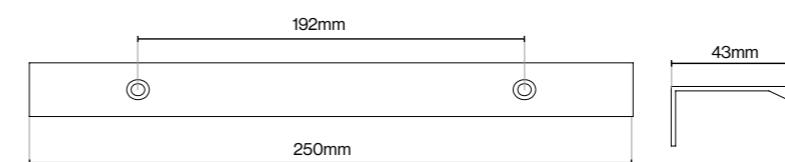

Suitable for Kitchen, Bedroom and Bathroom Cabinetry

Available finishes

Brushed Nickel

Brushed Satin Brass

Matt Black

Please Note
Colour swatches shown are approximate.

Lincoln Profile Handle - **128mm**

Lincoln Profile Handle - **192mm**