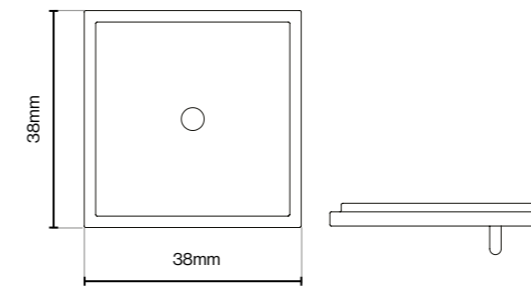

Callcott Square Plate - 38mm

Callcott Square Plate - 76mm

Conic Handle Collection

Conic Handle Collection

Suitable for Kitchen, Bedroom and Bathroom Cabinetry

Code / HAN-233

Code / HAN-237

Code / HAN-241