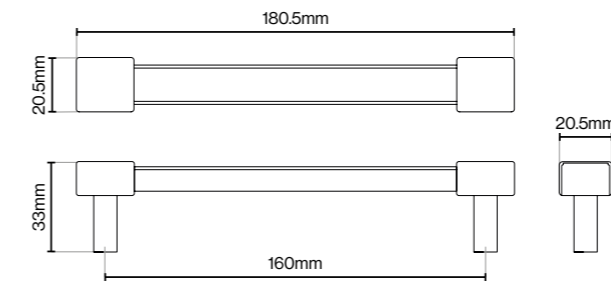

Bailgate Pull Handle - 160mm

Bailgate Pull Handle - 320mm

Barrington Handle Collection

Barrington Handle Collection

Suitable for Kitchen, Bedroom and Bathroom Cabinetry

Barrington Knob - 32mm

Barrington Knob Backplate - 100mm