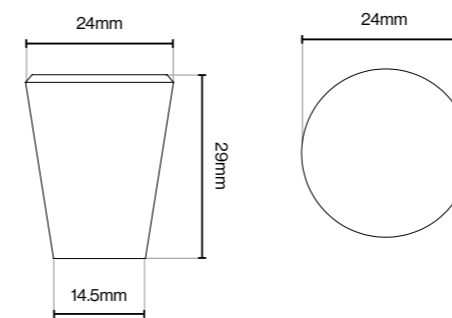

Evora Handle Collection

Suitable for Kitchen, Bedroom and Bathroom Cabinetry

Code / HAN-268

Code / HAN-267

Code / HAN-270

Code / HAN-269

Available finishes

Chrome Plated

Brushed Nickel

Satin Brass

Matt Black

Please Note
Colour swatches shown are approximate.

Evora Knob - 24mm