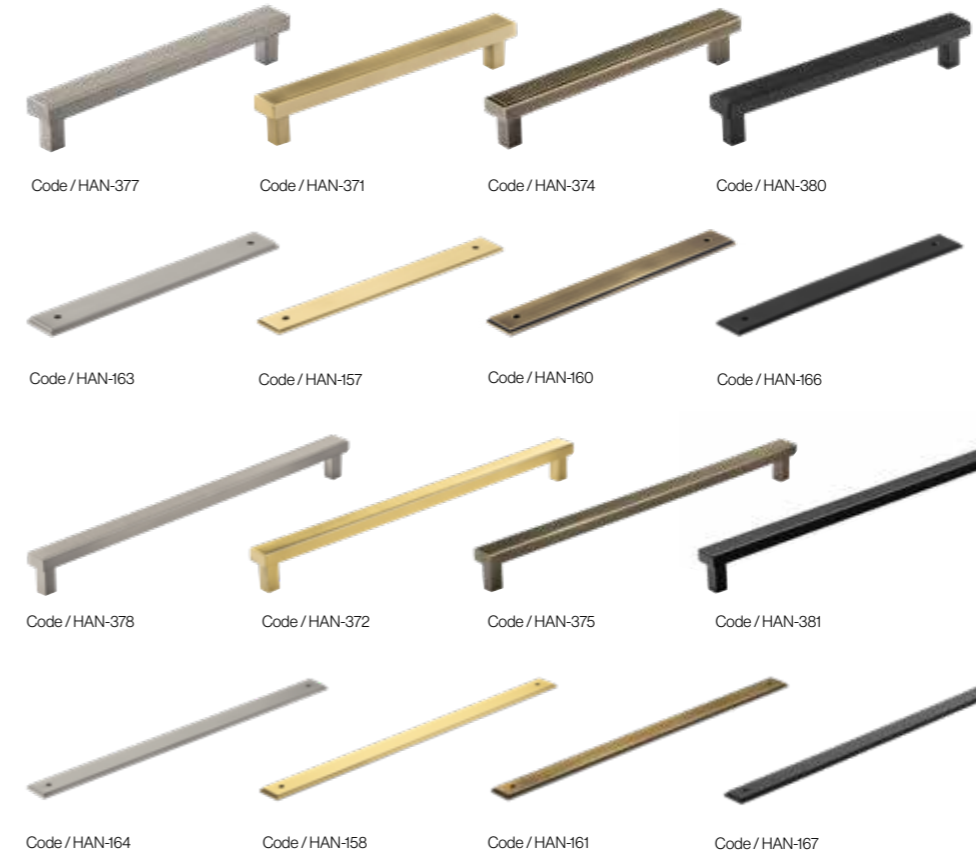

Bailgate Pull Handle - 160mm

Bailgate Pull Handle - 320mm

Barrington Handle Collection

Barrington Handle Collection

Suitable for Kitchen, Bedroom and Bathroom Cabinetry

Barrington Knob - 32mm

Barrington Knob Backplate - 100mm

Barrington Cup - 64mm

Available finishes

Dull Nickel

Brushed Satin Brass

Dark Brushed Brass

Matt Black

Please Note
Colour swatches shown are approximate.

Barrington Handle Collection

Suitable for Kitchen, Bedroom and Bathroom Cabinetry

Available finishes

Brushed Nickel

Brushed Satin Brass

Dark Brushed Brass

Matt Black

Please Note
Colour swatches shown are approximate.

Barrington Pull Handle - 160mm