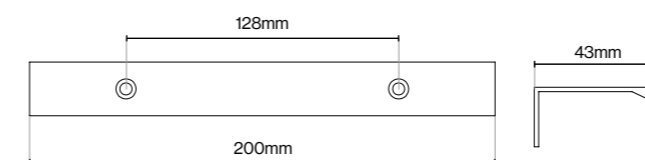

Suitable for Kitchen, Bedroom and Bathroom Cabinetry

Available finishes

Brushed Nickel

Brushed Satin Brass

Matt Black

Please Note
Colour swatches shown are approximate.

Lincoln Profile Handle - **128mm**

Lincoln Profile Handle - **192mm**