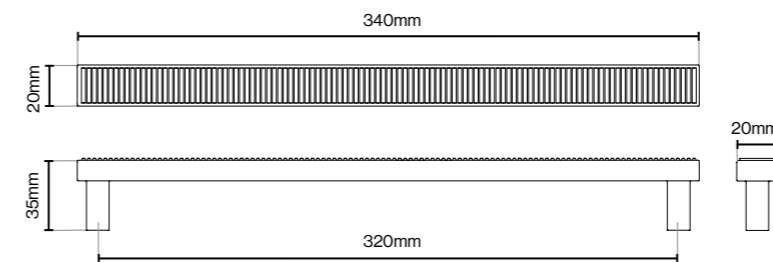

Barrington Pull Handle - 320mm