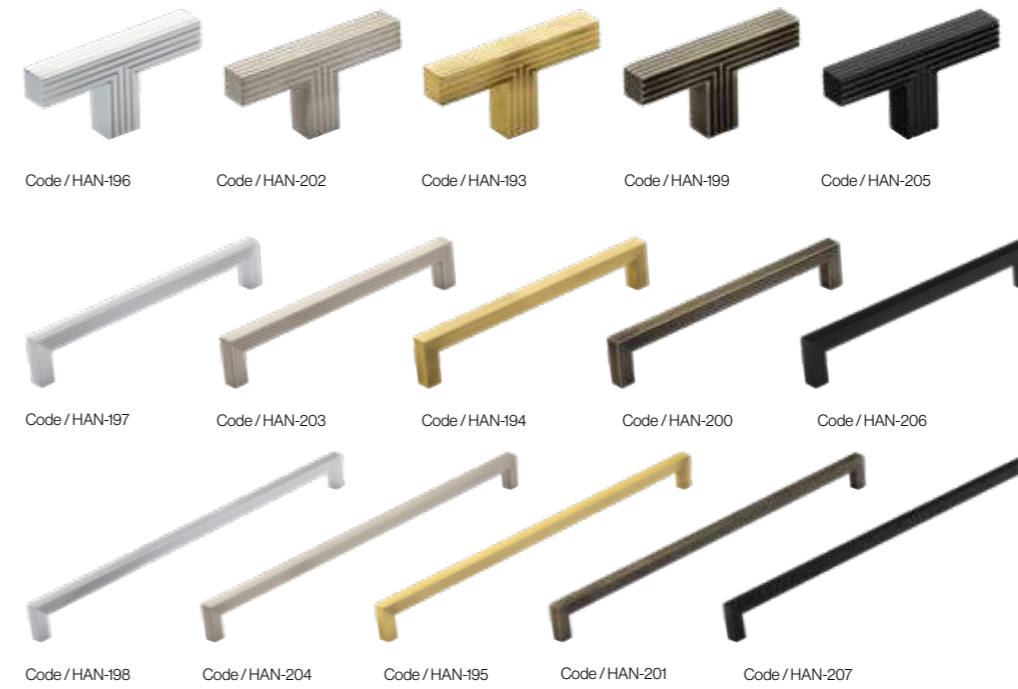

Battersea Handle Collection

Suitable for Kitchen, Bedroom and Bathroom Cabinetry

Available finishes