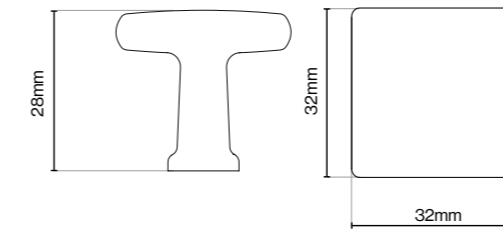

Dull Nickel

Brushed Satin Brass

Matt Black

Please Note
Colour swatches shown are approximate.

Newport Knob - 32mm

Newport Pull Handle - 160mm

Newport Pull Handle - 320mm

Quinn Handle Collection