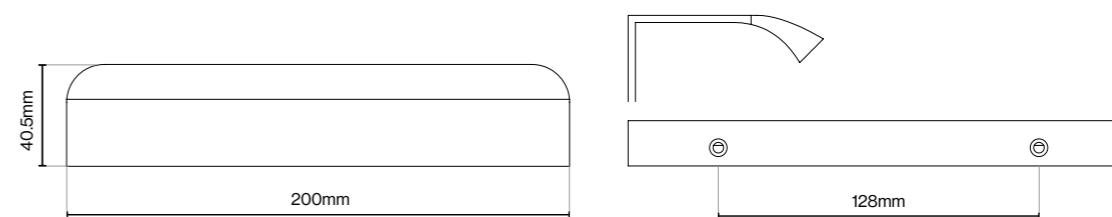

Code / HAN-266

Dark Brushed Brass

Matt Black

Please Note
Colour swatches shown are approximate.

Edison Profile Handle - 64mm

Edison Profile Handle - 128mm

Evora Handle Collection

Suitable for Kitchen, Bedroom and Bathroom Cabinetry