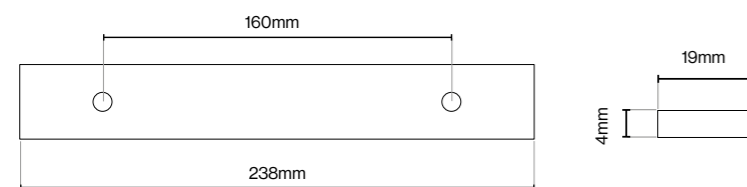

Please Note
Colour swatches shown are approximate.

Dixton Bar Handle - 160mm

Dixton Bar Handle Backplate - 160mm

Dixton Handle Collection

Suitable for Kitchen, Bedroom and Bathroom Cabinetry

Available finishes