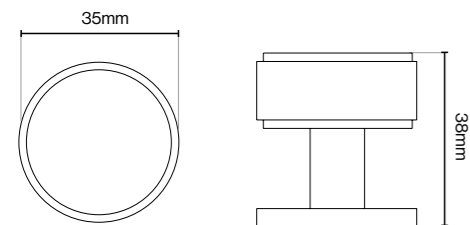

Belgravia Knob - 35mm