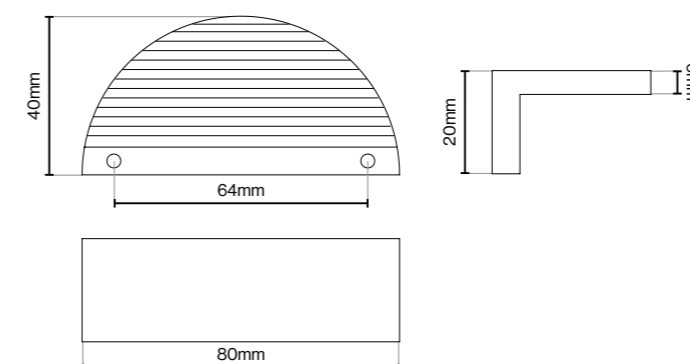

Barrington Eclipse Pull Handle - 64mm (Ribbed)