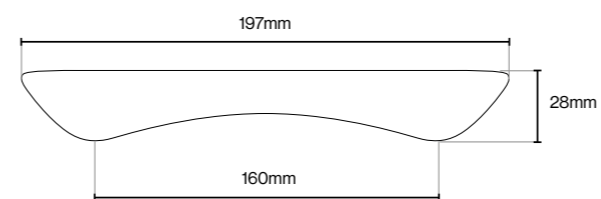

Scoop Integrated Handle - 160mm

Riex Touch XH11 Pull Handle Collection - 320mm

Letterbox Integrated Handle - 128mm

ethos

01/01/25