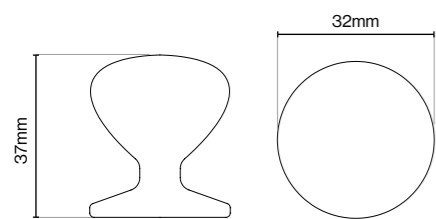

Hampton Knob - 32mm