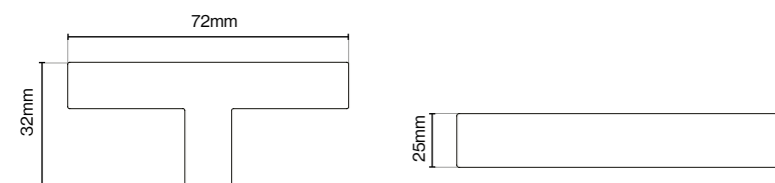

Liberty T-Bar Knob - 72mm