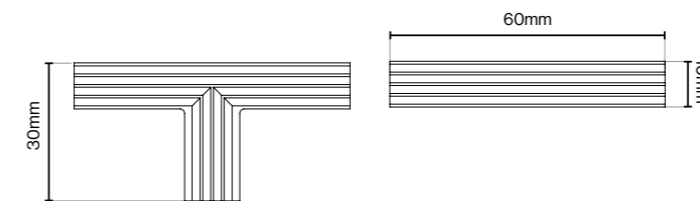

Battersea T-Bar - 60mm

Battersea Pull Handle - 160mm

Battersea Pull Handle - 320mm

Belgravia Handle Collection

Belgravia Handle Collection

Suitable for Kitchen, Bedroom and Bathroom Cabinetry

Available finishes