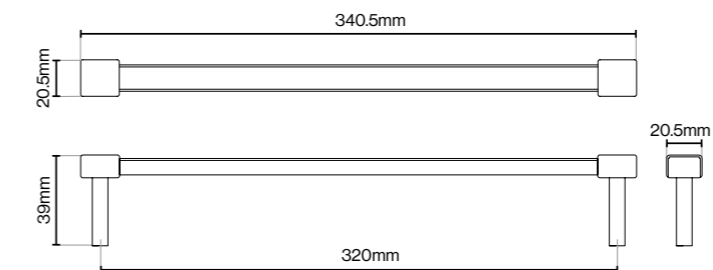

Bailgate Pull Handle - 160mm

Bailgate Pull Handle - 320mm

Barrington Handle Collection

Barrington Handle Collection

Suitable for Kitchen, Bedroom and Bathroom Cabinetry

Barrington Knob - 32mm

Barrington Knob Backplate - 100mm