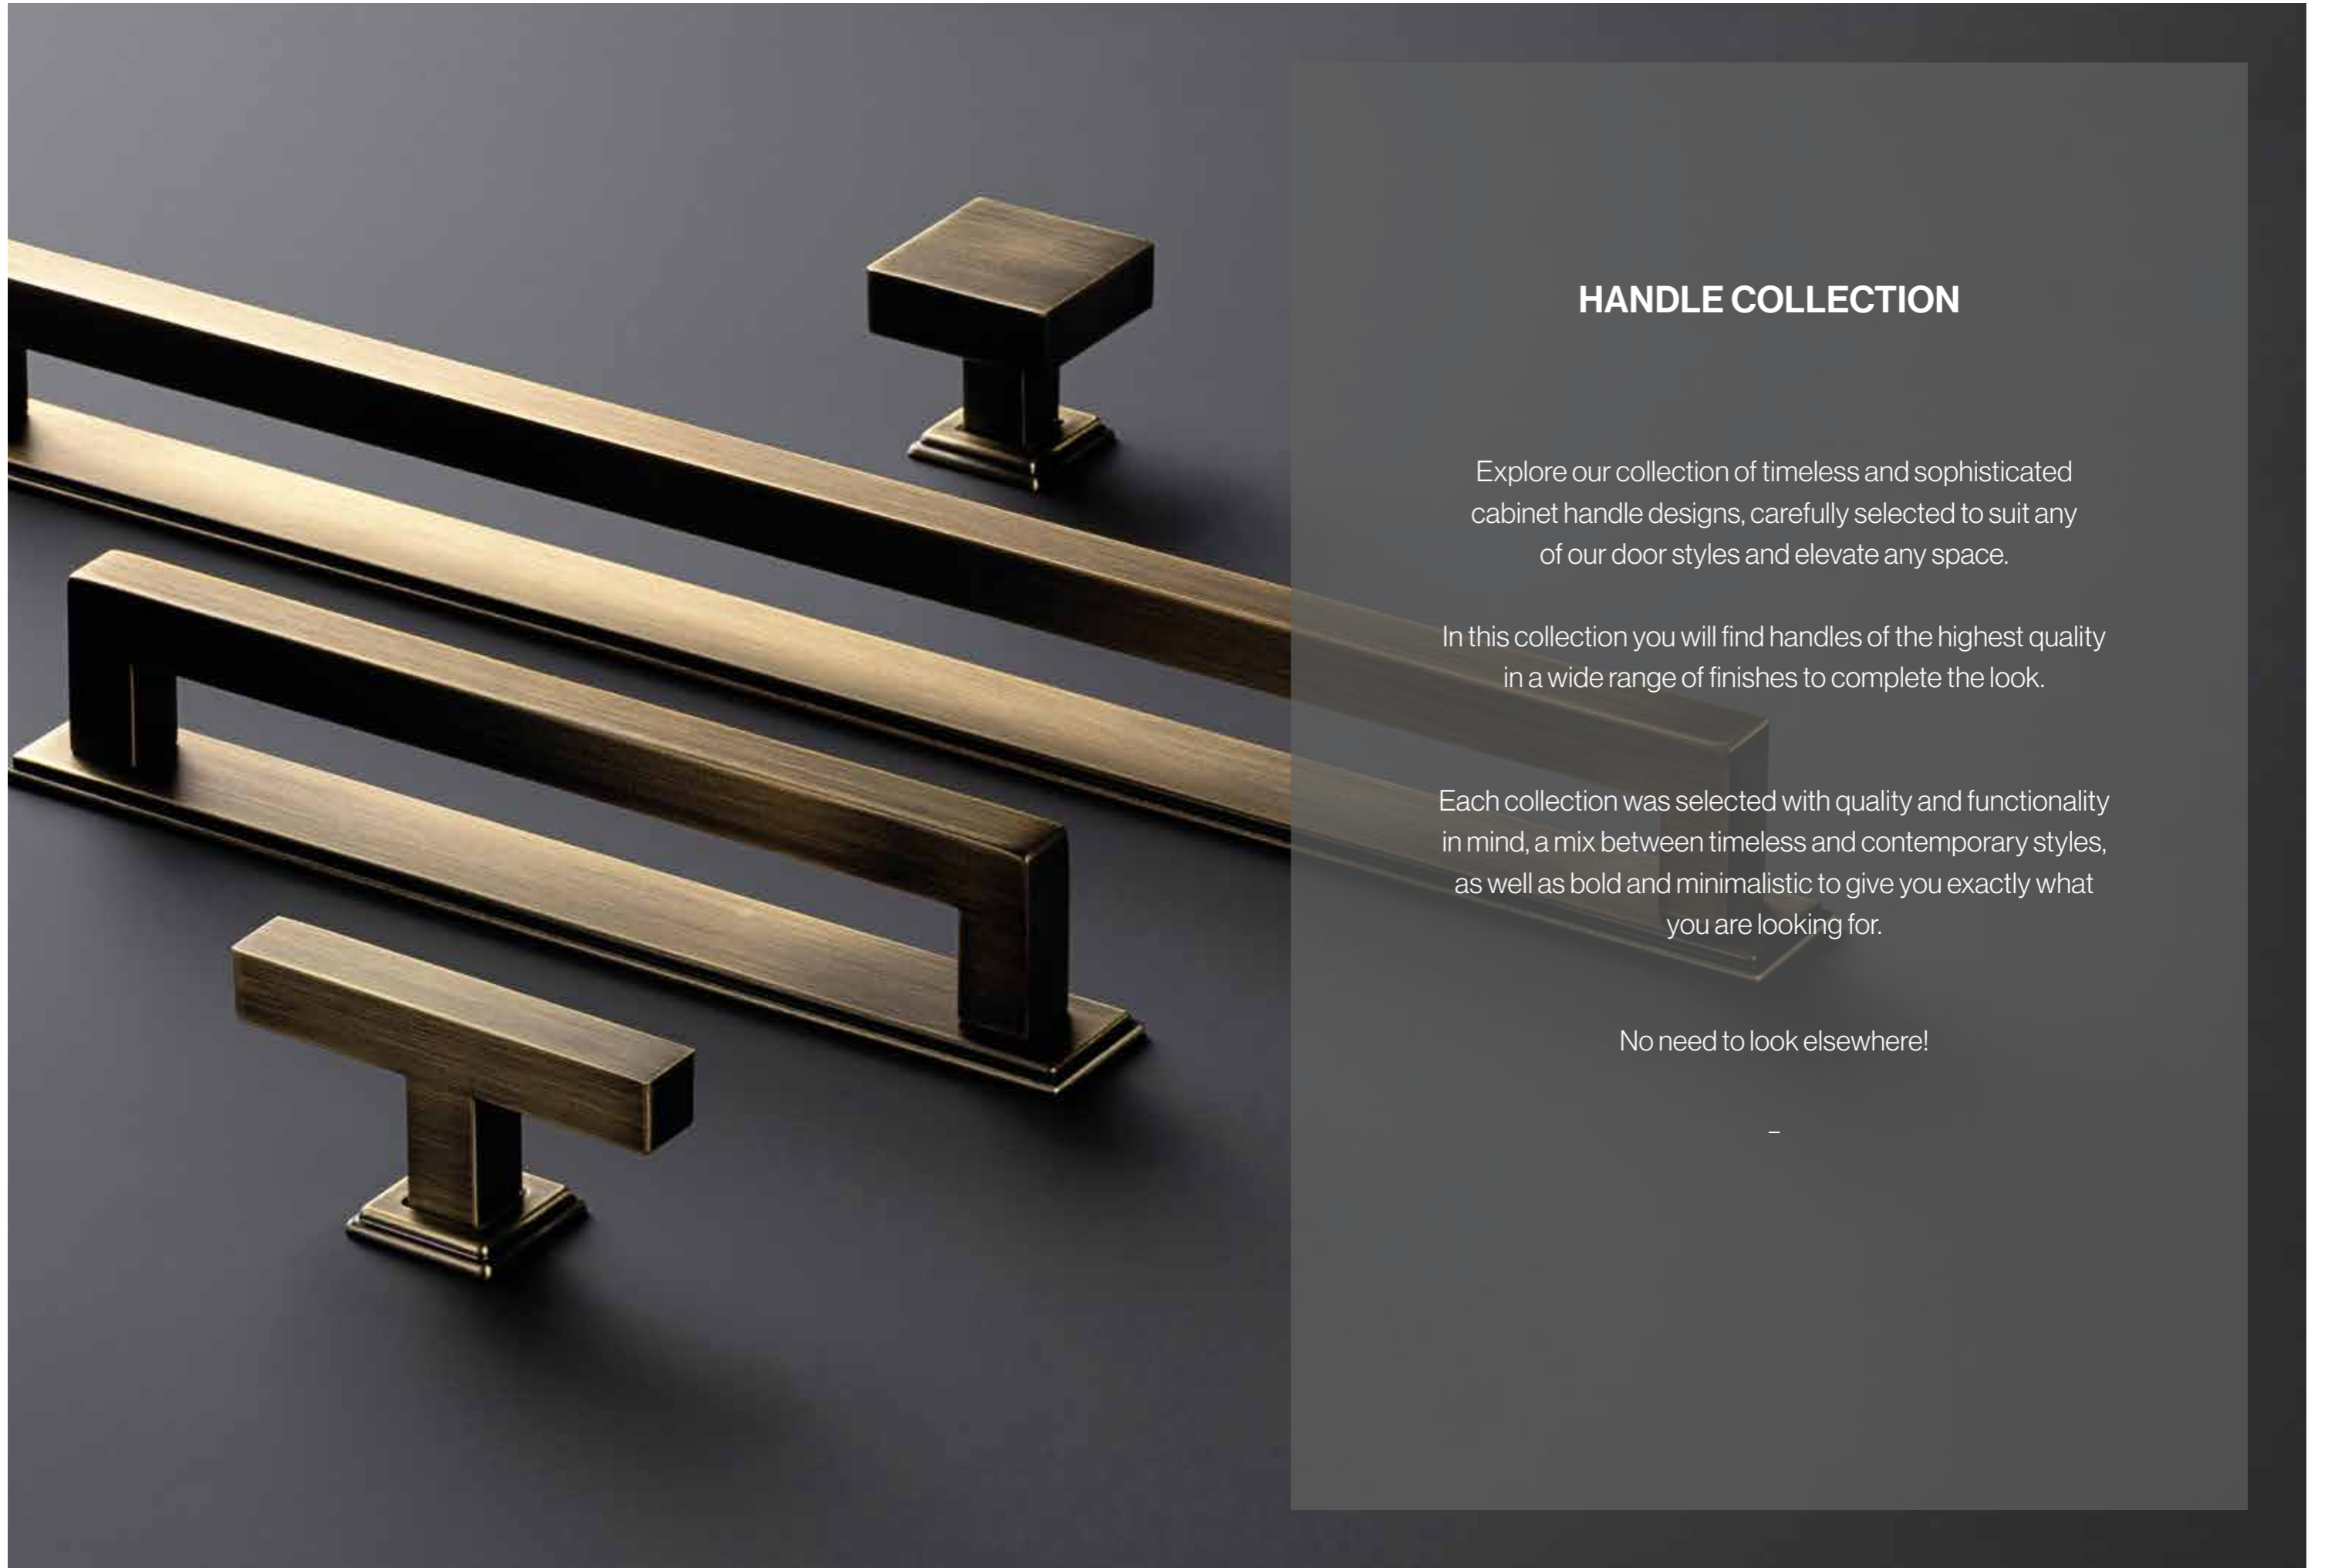

Handle Accessories

ethos

HANDLE COLLECTION

Explore our collection of timeless and sophisticated cabinet handle designs, carefully selected to suit any of our door styles and elevate any space.

In this collection you will find handles of the highest quality in a wide range of finishes to complete the look.