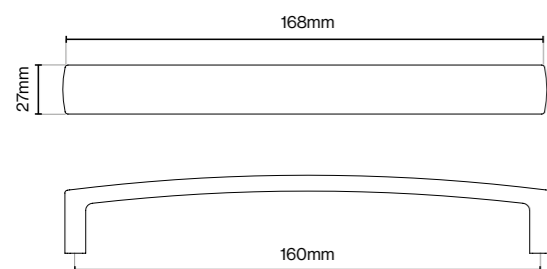

Hampton D Handle - 160mm