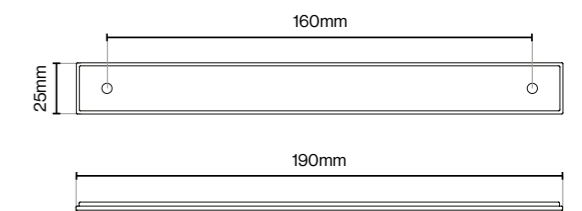

Pull Handle Backplate - 320mm