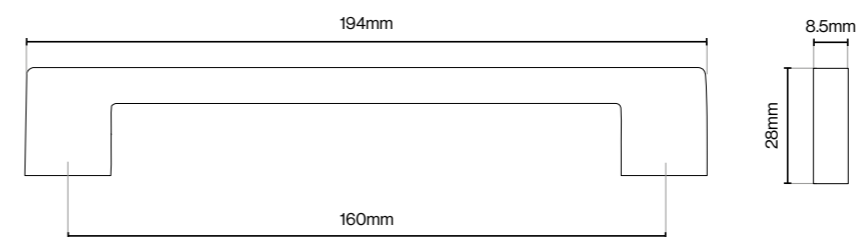

Riex Touch XH24 Pull Handle Collection - 320mm

Riex Touch XH02 Pull Handle Collection - 160mm

Riex Touch XH02 Pull Handle Collection - 320mm

Riex Touch XH11 Pull Handle Collection

Suitable for Kitchen, Bedroom and Bathroom Cabinetry