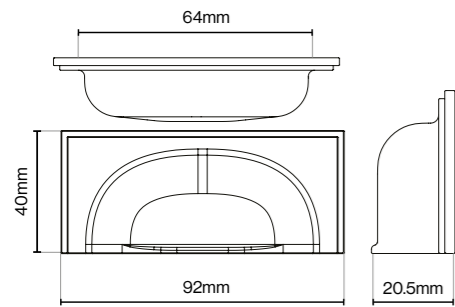

Callcott Cup Handle - 64mm