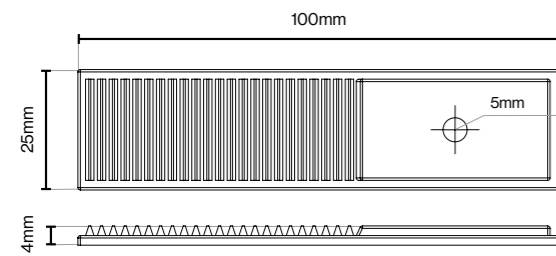

Bailgate Pull Handle - 160mm

Bailgate Pull Handle - 320mm

Barrington Handle Collection

Barrington Handle Collection

Suitable for Kitchen, Bedroom and Bathroom Cabinetry

Barrington Knob - 32mm

Barrington Knob Backplate - 100mm