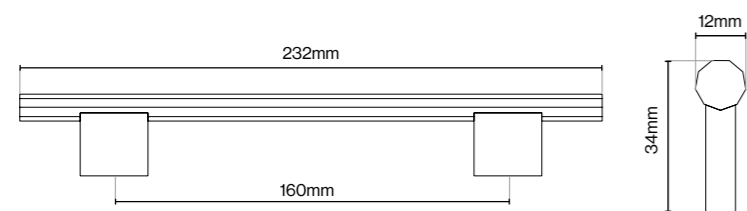

Please Note
Colour swatches shown are approximate.

Dixton Bar Handle - 160mm

Dixton Bar Handle Backplate - 160mm

Dixton Handle Collection

Suitable for Kitchen, Bedroom and Bathroom Cabinetry

Available finishes