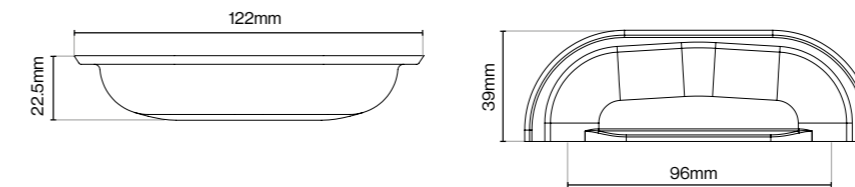

Code / HAN-451 Code / HAN-449 Code / HAN-448 Code / HAN-447 Code / HAN-450

Hampton Cup Handle - 96mm

Hampton Cup Handle - 160mm

Available finishes

Polished Nickel

Dull Nickel

Brushed Satin Brass

Bronze