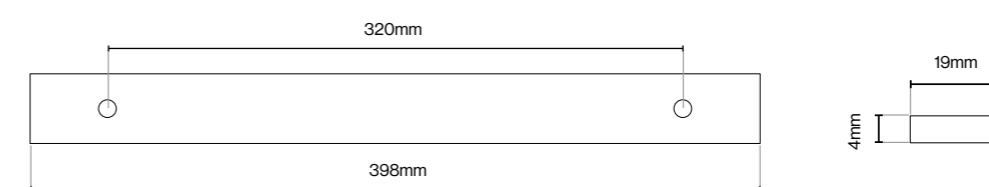

Brushed Nickel

Brushed Satin Brass

Dark Brushed Brass

Matt Black

Please Note
Colour swatches shown are approximate.

Dixton Bar Handle - 320mm

Dixton Bar Handle Backplate - 320mm

Edison Handle Collection