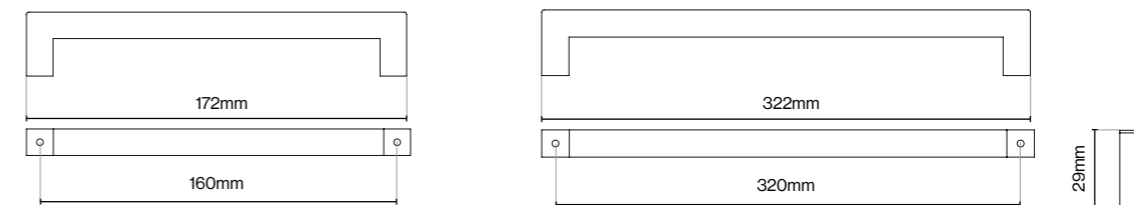

Please Note
Colour swatches shown are approximate.

Liberty Handle Collection

Suitable for Kitchen, Bedroom and Bathroom Cabinetry

Liberty D Handle - 160mm / 320mm

Liberty D Handle Backplate- 160mm / 320mm