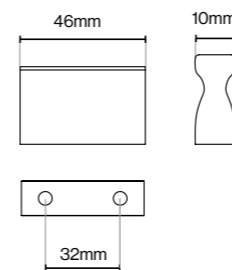

Juru Profile Handle - 32mm

Juru Profile Handle - 160mm

Juru Profile Handle - 320mm

Liberty Handle Collection

Liberty Handle Collection

Suitable for Kitchen, Bedroom and Bathroom Cabinetry

Liberty Knob - 34mm