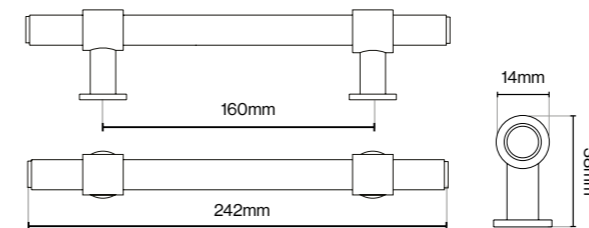

Please Note
Colour swatches shown are approximate.

Belgravia Pull Handle - 160mm

Belgravia Pull Handle - 320mm

Callcott Handle Collection

Callcott Handle Collection

Suitable for Kitchen, Bedroom and Bathroom Cabinetry