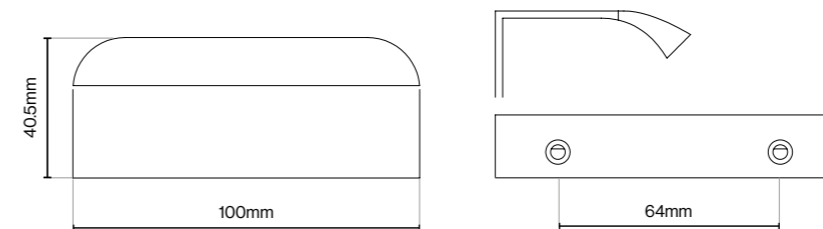

Code / HAN-266

Dark Brushed Brass

Matt Black

Please Note
Colour swatches shown are approximate.

Edison Profile Handle - 64mm

Edison Profile Handle - 128mm

Evora Handle Collection

Suitable for Kitchen, Bedroom and Bathroom Cabinetry