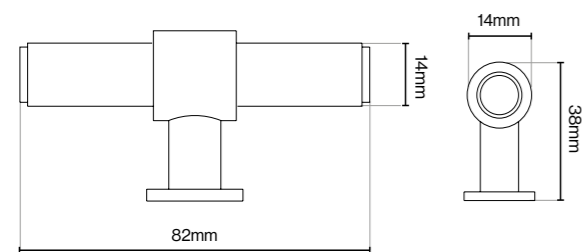

Belgravia T-Bar Knob - 82mm