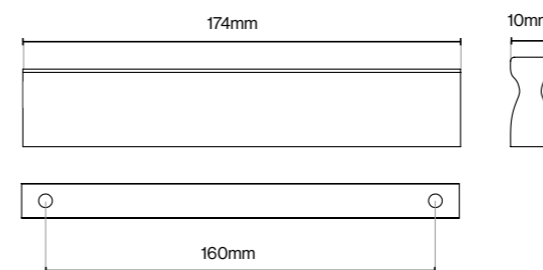

Juru Profile Handle - 32mm

Juru Profile Handle - 160mm

Juru Profile Handle - 320mm

Liberty Handle Collection

Liberty Handle Collection

Suitable for Kitchen, Bedroom and Bathroom Cabinetry

Liberty Knob - 34mm