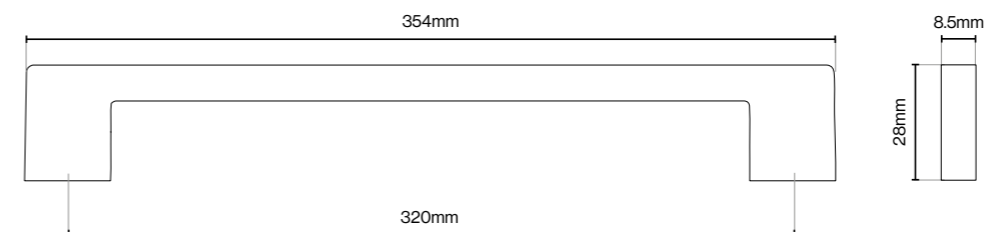

Riex Touch XH24 Pull Handle Collection - 320mm

Riex Touch XH02 Pull Handle Collection - 160mm

Riex Touch XH02 Pull Handle Collection - 320mm

Riex Touch XH11 Pull Handle Collection

Suitable for Kitchen, Bedroom and Bathroom Cabinetry