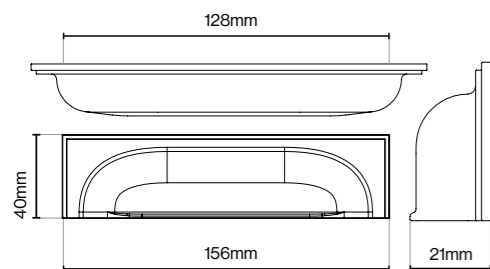

Dark Brushed Brass

Matt Black

Please Note
Colour swatches shown are approximate.

Callcott Cup Handle - 64mm

Callcott Cup Handle - 128mm

Callcott Handle Collection

Suitable for Kitchen, Bedroom and Bathroom Cabinetry