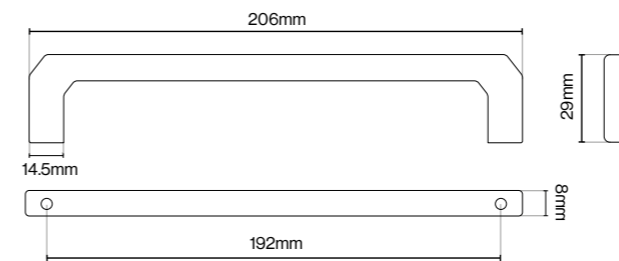

Quinn Pull Handle - 160mm

Quinn Pull Handle - 192mm

Quinn Pull Handle - 320mm

Westgate Collection

Westgate Cupboard Latch Collection

Suitable for Kitchen, Bedroom and Bathroom Cabinetry

Code / HAN-366

Code / HAN-354