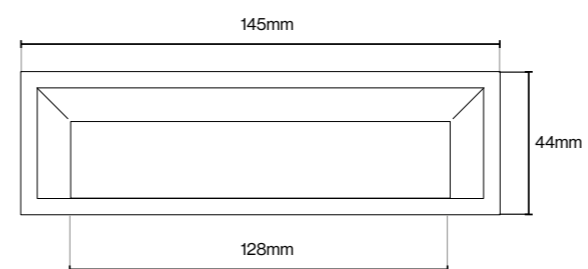

Scoop Integrated Handle - 160mm

Riex Touch XH11 Pull Handle Collection - 320mm

Letterbox Integrated Handle - 128mm

ethos

01/01/25