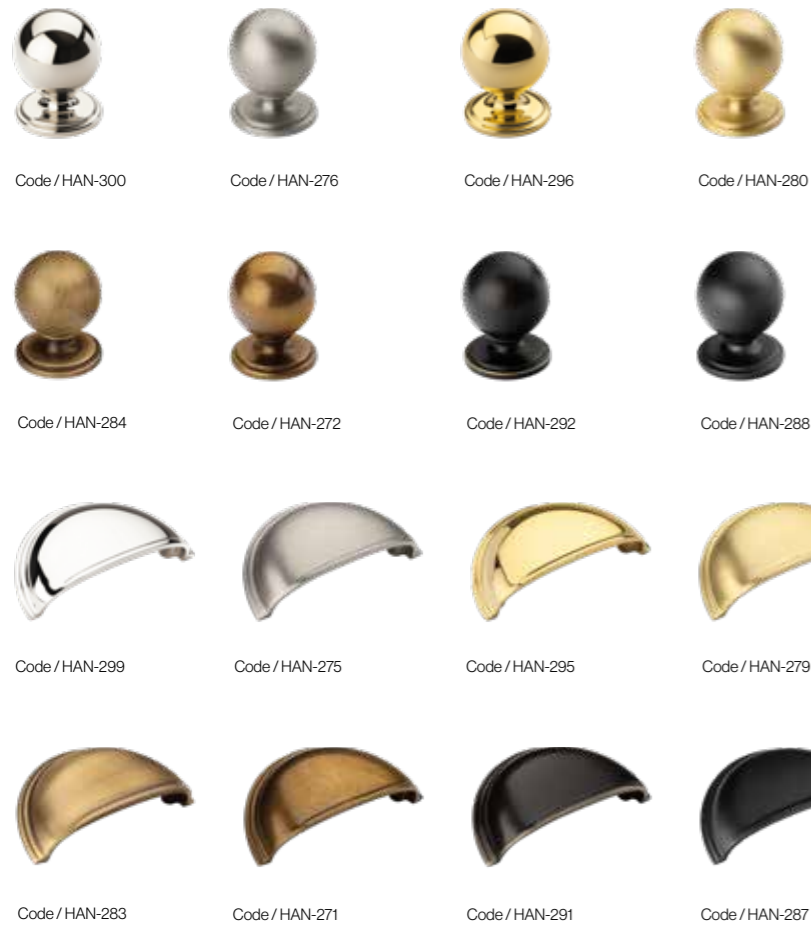

Code / HAN-268

Code / HAN-267

Code / HAN-270

Code / HAN-269

Available finishes

Chrome Plated

Brushed Nickel

Satin Brass

Matt Black

Please Note
Colour swatches shown are approximate.

Evora Knob - 24mm

Greenwich Handle Collection

Greenwich Handle Collection

Suitable for Kitchen, Bedroom and Bathroom Cabinetry

Greenwich Knob - 29mm

Greenwich Cup Handle - 64mm

Available finishes

Polished Nickel

Brushed Nickel

Polished Brass Lacquered

Brushed Satin Brass

Dark Brushed Brass

Burnished Brass (Waxed)