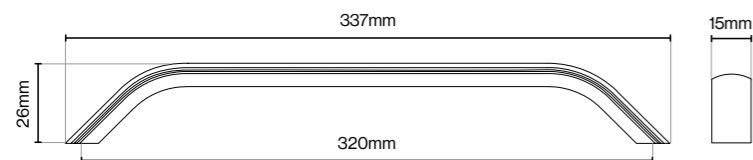

Riex Touch XH24 Pull Handle Collection - 320mm