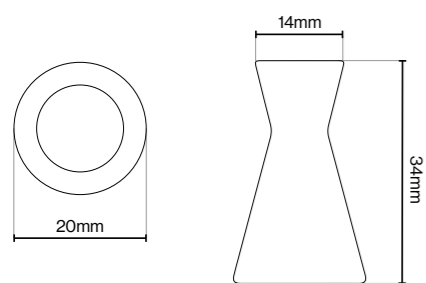

Conic Knob - 34mm