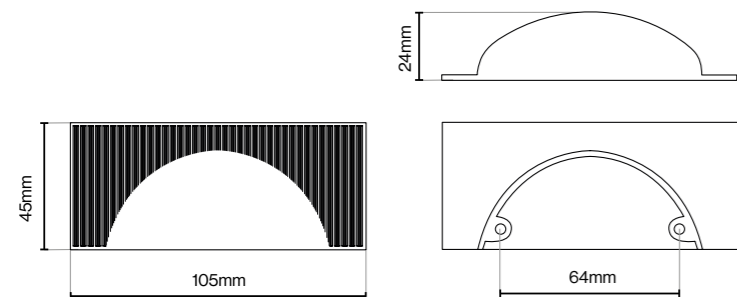

Barrington Cup - 64mm