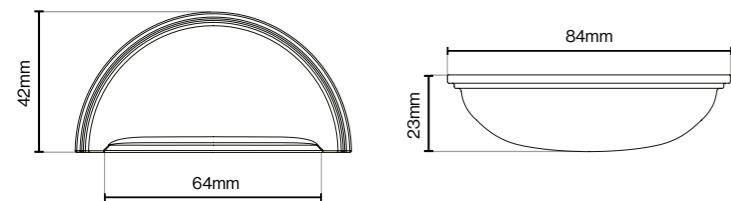

Greenwich Cup Handle - 64mm

Available finishes

Please Note
Colour swatches shown are approximate.