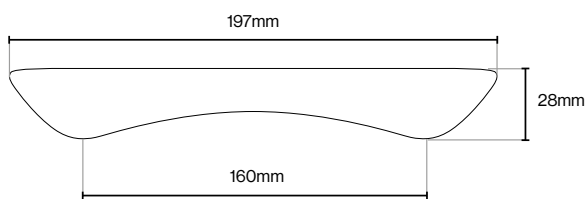

Scoop Integrated Handle - 160mm