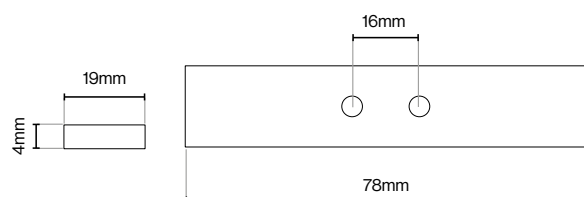

Brushed Nickel

Brushed Satin Brass

Dark Brushed Brass

Matt Black

Please Note
Colour swatches shown are approximate.

Dixton T-Bar Knob - 72mm

Dixton T-Bar Knob Backplate - 78mm

Dixton Handle Collection