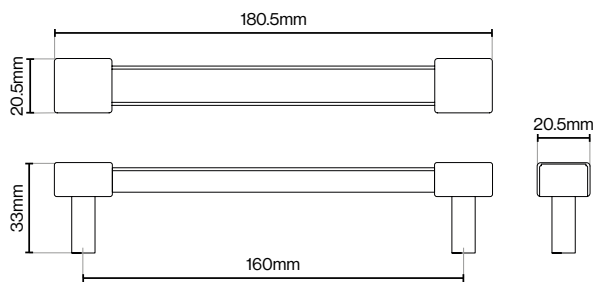

Colour swatches shown are approximate.

Bailgate T-Bar Knob - 82mm

Bailgate Pull Handle - 160mm

Bailgate Pull Handle - 320mm

Barrington Handle Collection

Barrington Handle Collection

Suitable for Kitchen, Bedroom and Bathroom Cabinetry