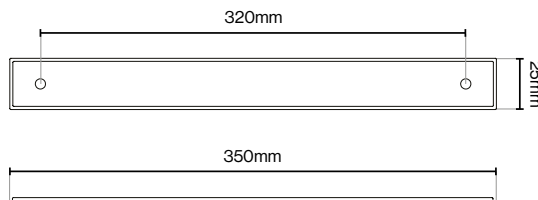

Liberty D Handle - 160mm / 320mm

Liberty D Handle Backplate- 160mm / 320mm

Lincoln Handle Collection

Suitable for Kitchen, Bedroom and Bathroom Cabinetry

Code / HAN-318

Code / HAN-320

Code / HAN-322

Code / HAN-319