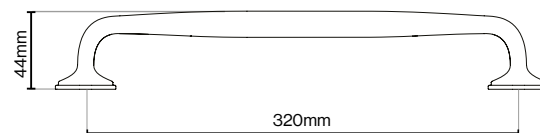

Greenwich Pull Handle - 160mm

Greenwich Pull Handle - 320mm

Please Note

Colour swatches shown are approximate.

Hampton Handle Collection

Hampton Handle Collection

Suitable for Kitchen, Bedroom and Bathroom Cabinetry