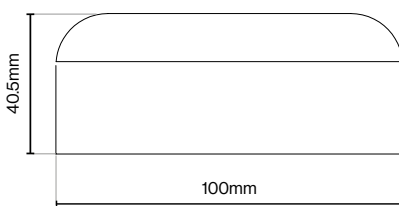

Matt Black

Please Note
Colour swatches shown are approximate.

Edison Profile Handle - 64mm

Edison Profile Handle - 128mm

Greenwich Handle Collection

Greenwich Handle Collection

Suitable for Kitchen, Bedroom and Bathroom Cabinetry