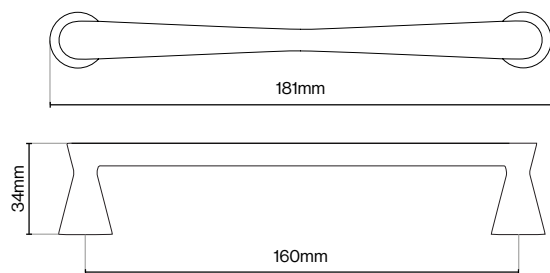

Matt Black

Please Note
Colour swatches shown are approximate.

Conic Pull Handle - 160mm

Conic Pull Handle - 320mm

Dixton Handle Collection

Suitable for Kitchen, Bedroom and Bathroom Cabinetry

Code / HAN-251