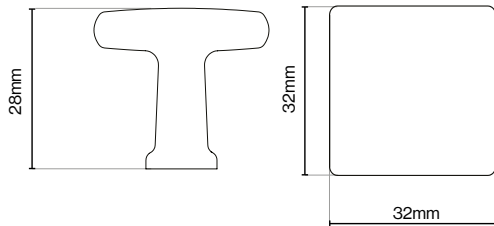

Code / HAN-180

Code / HAN-174

Code / HAN-183

Brushed Satin Brass

Matt Black

Please Note
Colour swatches shown are approximate.

Newport Knob - 32mm

Newport Pull Handle - 160mm