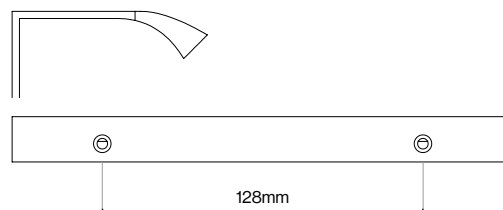

Matt Black

Please Note
Colour swatches shown are approximate.

Edison Profile Handle - 64mm

Edison Profile Handle - 128mm

Greenwich Handle Collection

Greenwich Handle Collection

Suitable for Kitchen, Bedroom and Bathroom Cabinetry