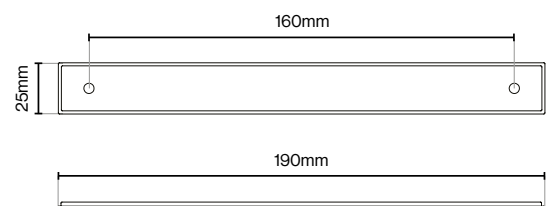

Pull Handle Backplate- 320mm