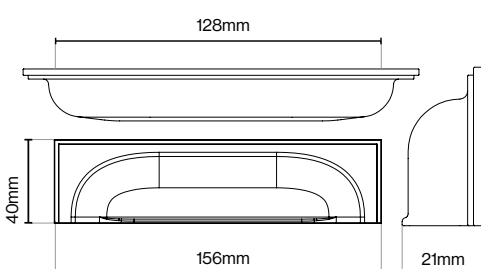

Please Note
Colour swatches shown are approximate.

Callcott Cup Handle - 64mm

Callcott Cup Handle - 128mm

Callcott Handle Collection

Suitable for Kitchen, Bedroom and Bathroom Cabinetry

Available finishes

Code / HAN-232