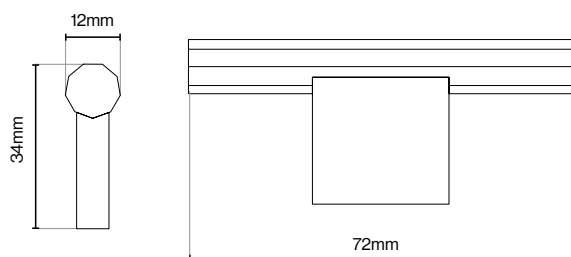

Brushed Nickel

Brushed Satin Brass

Dark Brushed Brass

Matt Black

Please Note
Colour swatches shown are approximate.

Dixton T-Bar Knob - 72mm

Dixton T-Bar Knob Backplate - 78mm

Dixton Handle Collection