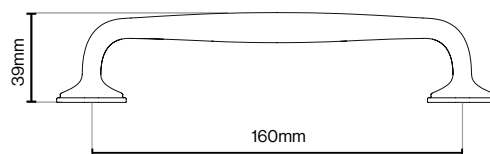

Greenwich Pull Handle - 160mm

Greenwich Pull Handle - 320mm

Please Note

Colour swatches shown are approximate.

Hampton Handle Collection

Hampton Handle Collection

Suitable for Kitchen, Bedroom and Bathroom Cabinetry