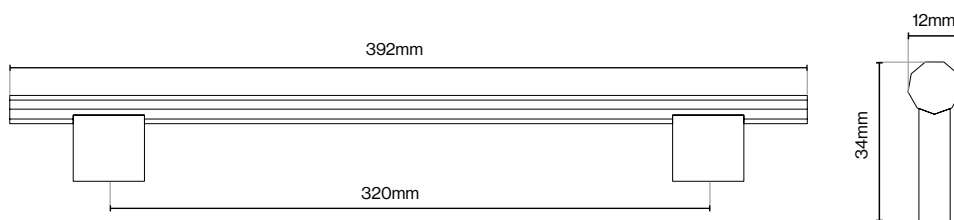

Please Note
Colour swatches shown are approximate.

Dixton Bar Handle - 320mm

Dixton Bar Handle Backplate - 320mm

Edison Handle Collection

Suitable for Kitchen, Bedroom and Bathroom Cabinetry

Available finishes