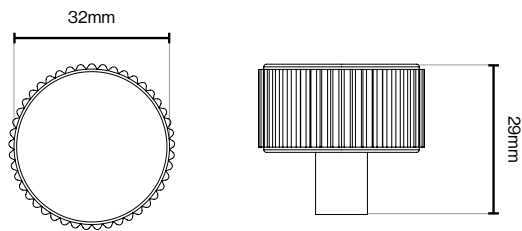

Matt Black

Please Note
Colour swatches shown are approximate.

Barrington Knob - 32mm

Barrington Knob Backplate - 100mm

Barrington Cup - 64mm

Barrington Handle Collection

Suitable for Kitchen, Bedroom and Bathroom Cabinetry