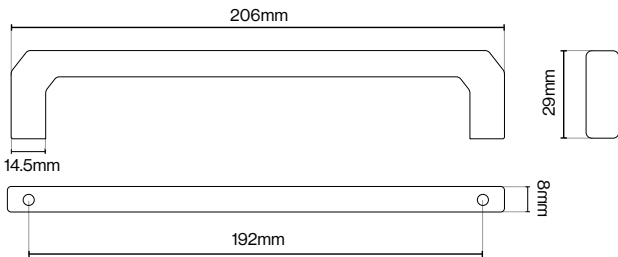

Quinn Pull Handle - 192mm