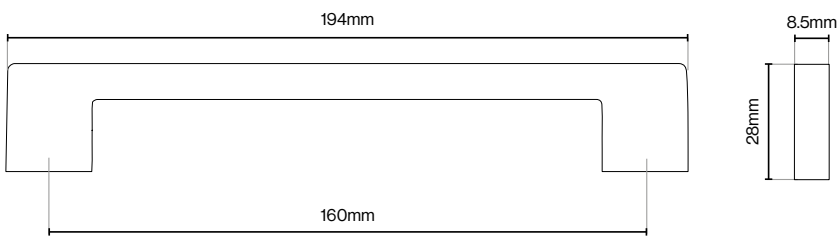

Code / HAN-444

Brushed Nickel

Matt Black

Please Note

Colour swatches shown are approximate.

Riex Touch XH02 Pull Handle Collection - 160mm

Riex Touch XH02 Pull Handle Collection - 320mm

Riex Touch XH11 Pull Handle Collection