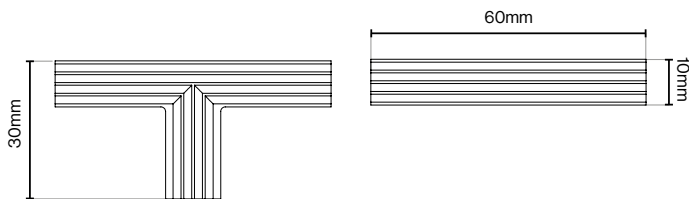

Code / HAN-201

Code / HAN-207

Brushed Satin Brass

Dark Brushed Brass

Matt Black

Battersea T-Bar - 60mm

Battersea Pull Handle - 160mm

Battersea Pull Handle - 320mm