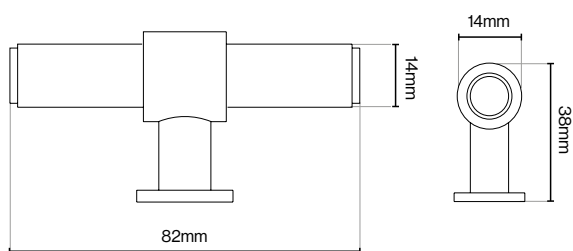

Code / HAN-394

Brushed Nickel

Satin Brass Lacquered

Dark Brushed Brass

Matt Black

Please Note
Colour swatches shown are approximate.

Belgravia Knob - 35mm

Belgravia T-Bar Knob - 82mm