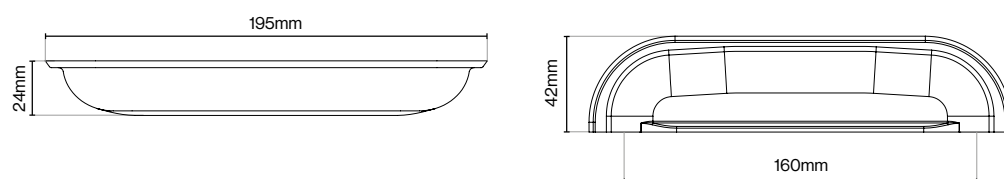

Polished Nickel

Dull Nickel

Brushed Satin Brass

Bronze

Matt Black

Please Note
Colour swatches shown are approximate.

Hampton Cup Handle - 96mm

Hampton Cup Handle - 160mm