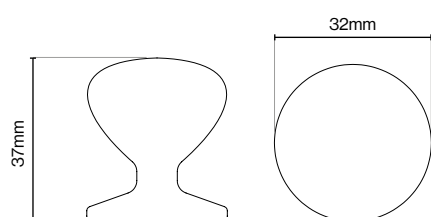

Hampton Knob - 32mm