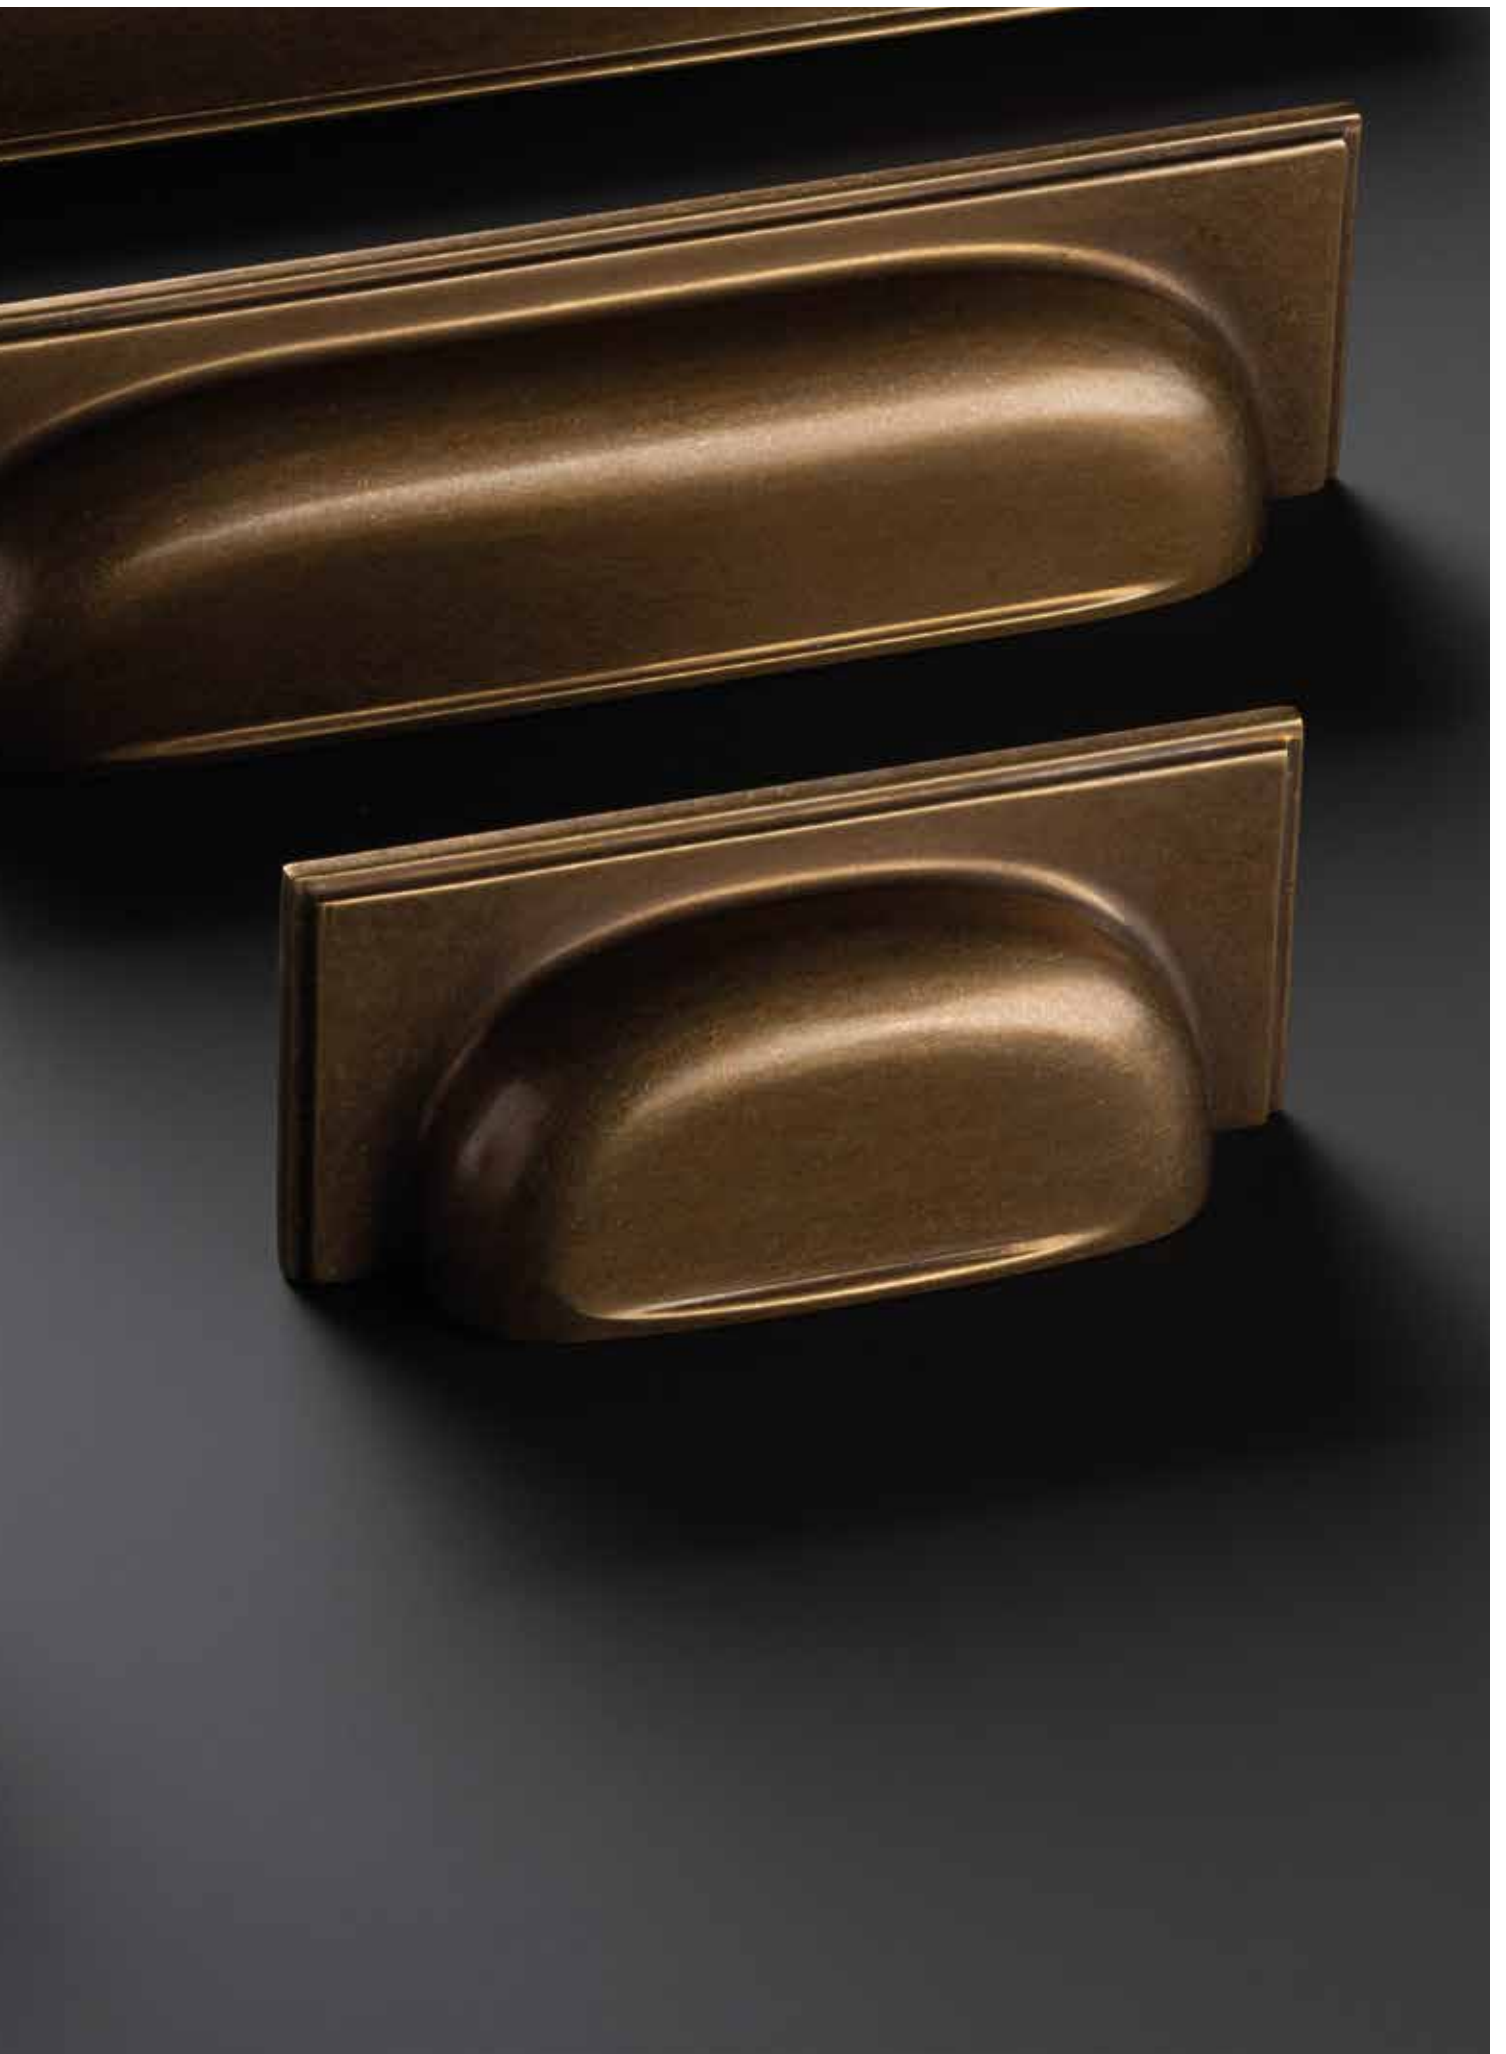

Dark Brushed Brass

Matt Black

Please Note
Colour swatches shown are approximate.

Belgravia Pull Handle - 160mm

Belgravia Pull Handle - 320mm

Callcott Handle Collection

Callcott Handle Collection

Suitable for Kitchen, Bedroom and Bathroom Cabinetry