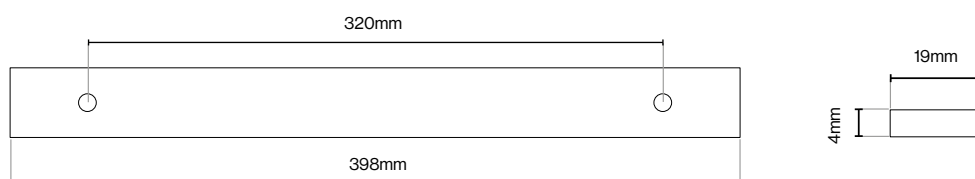

Dixton Bar Handle Backplate - 320mm