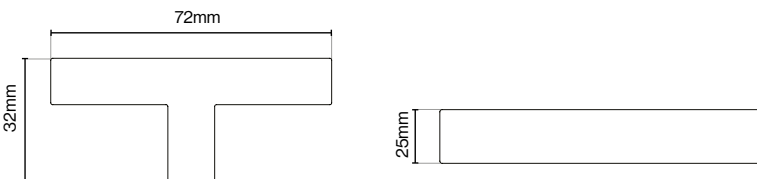

Liberty Handle Collection

Suitable for Kitchen, Bedroom and Bathroom Cabinetry

Available finishes

Liberty Knob - 34mm

Liberty T-Bar Knob - 72mm

Matt Black

Please Note
Colour swatches shown are approximate.

Liberty Handle Square Backplate - 25mm (Pair)