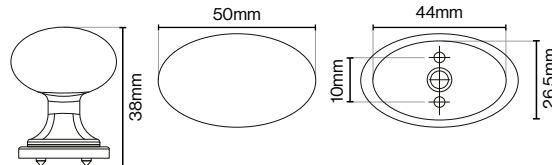

Greenwich Knob - 29mm

Greenwich Oval Knob - 50mm

Greenwich Cup Handle - 64mm

Available finishes

Polished Nickel

Brushed Nickel

Polished Brass Lacquered

Brushed Satin Brass