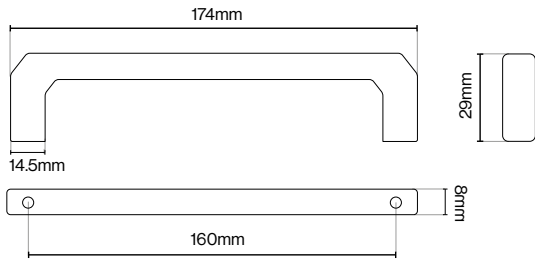

Quinn Pull Handle - 160mm