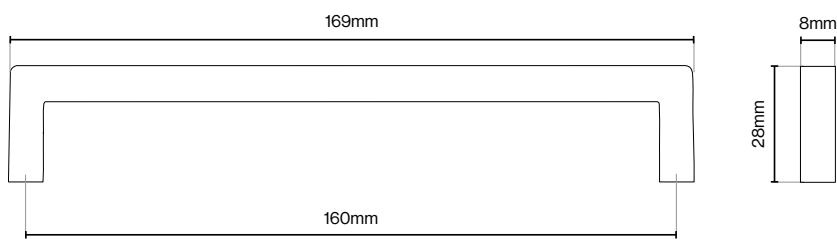

Suitable for Kitchen, Bedroom and Bathroom Cabinetry

Available finishes

Stainless Steel Imitation

Matt Black

Please Note

Colour swatches shown are approximate.

Riex Touch XH11 Pull Handle Collection - 160mm