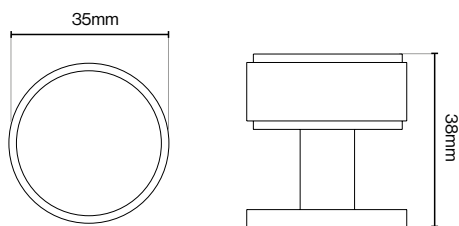

Code / HAN-394

Brushed Nickel

Satin Brass Lacquered

Dark Brushed Brass

Matt Black

Please Note
Colour swatches shown are approximate.

Belgravia Knob - 35mm

Belgravia T-Bar Knob - 82mm