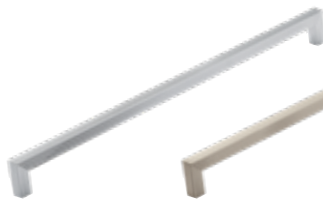

Code / HAN-204

Code / HAN-198