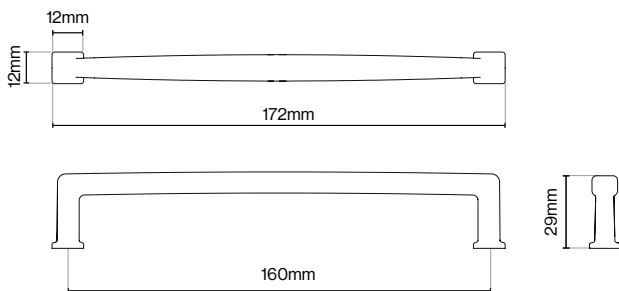

Code / HAN-180

Code / HAN-174

Code / HAN-183

Brushed Satin Brass

Matt Black

Please Note
Colour swatches shown are approximate.

Newport Knob - 32mm

Newport Pull Handle - 160mm