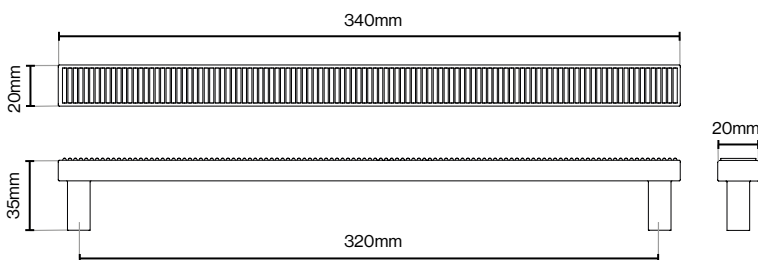

Barrington Pull Handle - 320mm