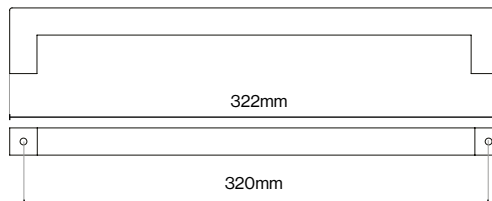

Liberty D Handle - 160mm / 320mm

Liberty D Handle Backplate- 160mm / 320mm

Lincoln Handle Collection

Suitable for Kitchen, Bedroom and Bathroom Cabinetry

Code / HAN-318

Code / HAN-320

Code / HAN-322

Code / HAN-319