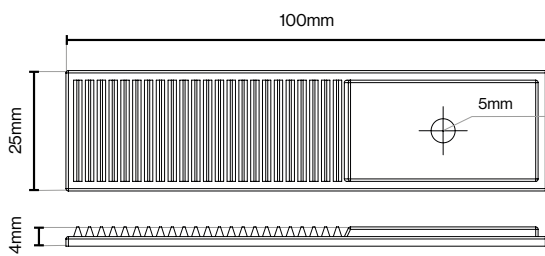

Matt Black

Please Note
Colour swatches shown are approximate.

Barrington Knob - 32mm

Barrington Knob Backplate - 100mm

Barrington Cup - 64mm

Barrington Handle Collection

Suitable for Kitchen, Bedroom and Bathroom Cabinetry