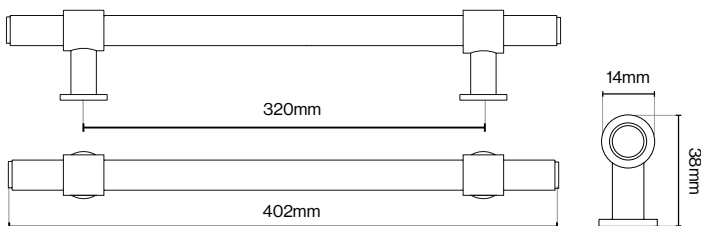

Dark Brushed Brass

Matt Black

Please Note
Colour swatches shown are approximate.

Belgravia Pull Handle - 160mm

Belgravia Pull Handle - 320mm

Callcott Handle Collection

Callcott Handle Collection

Suitable for Kitchen, Bedroom and Bathroom Cabinetry