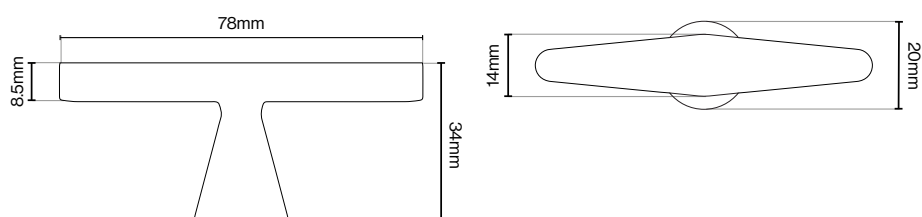

Conic T-Bar Knob - 78mm