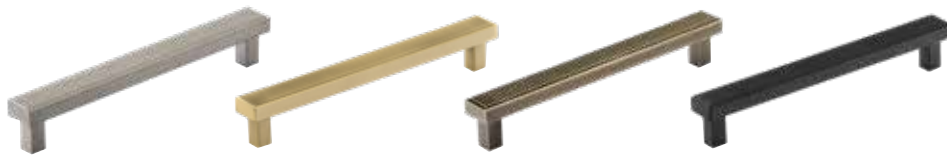

Barrington Handle Collection

Suitable for Kitchen, Bedroom and Bathroom Cabinetry

Available finishes

Code / HAN-377

Code / HAN-371

Code / HAN-374

Code / HAN-380