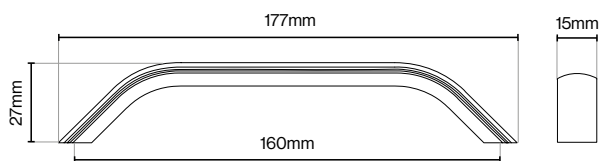

Brushed Gold

Matt Black

Please Note

Colour swatches shown are approximate.

Riex Touch XH24 Pull Handle Collection - **160mm**

Riex Touch XH24 Pull Handle Collection - **320mm**

Riex Touch XH02 Pull Handle Collection