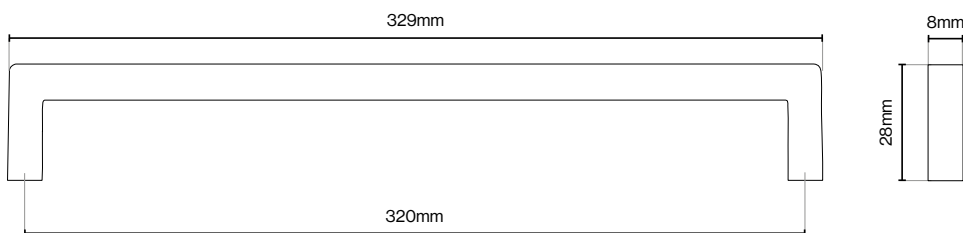

Riex Touch XH11 Pull Handle Collection - 320mm