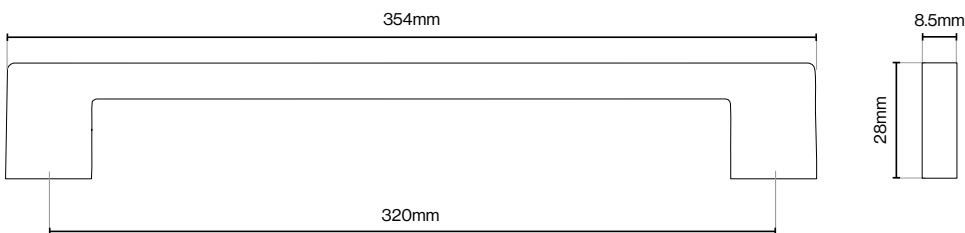

Code / HAN-444

Brushed Nickel

Matt Black

Please Note

Colour swatches shown are approximate.

Riex Touch XH02 Pull Handle Collection - 160mm

Riex Touch XH02 Pull Handle Collection - 320mm

Riex Touch XH11 Pull Handle Collection