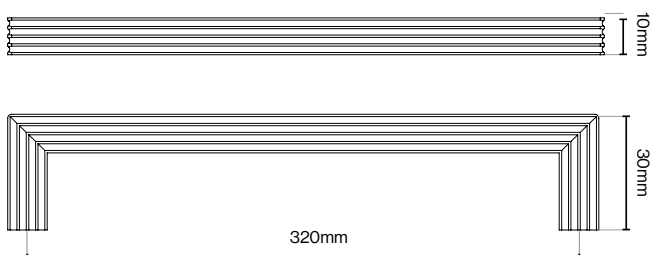

Code / HAN-201

Code / HAN-207

Brushed Satin Brass

Dark Brushed Brass

Matt Black

Battersea T-Bar - 60mm

Battersea Pull Handle - 160mm

Battersea Pull Handle - 320mm