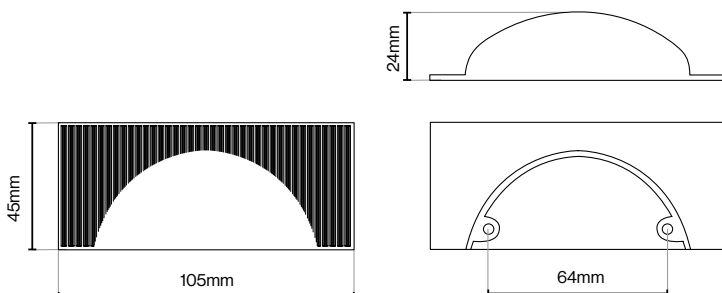

Matt Black

Please Note
Colour swatches shown are approximate.

Barrington Knob - 32mm

Barrington Knob Backplate - 100mm

Barrington Cup - 64mm

Barrington Handle Collection

Suitable for Kitchen, Bedroom and Bathroom Cabinetry