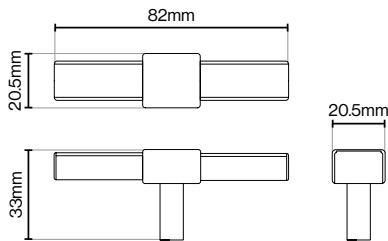

Colour swatches shown are approximate.

Bailgate T-Bar Knob - 82mm

Bailgate Pull Handle - 160mm

Bailgate Pull Handle - 320mm

Barrington Handle Collection

Barrington Handle Collection

Suitable for Kitchen, Bedroom and Bathroom Cabinetry