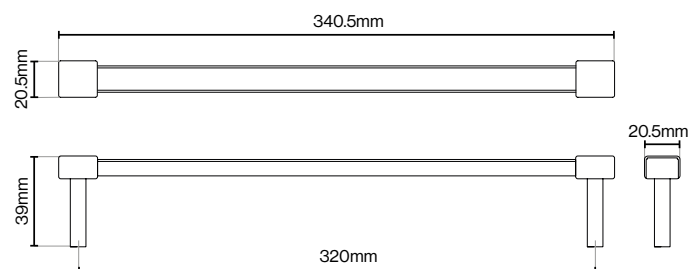

Colour swatches shown are approximate.

Bailgate T-Bar Knob - 82mm

Bailgate Pull Handle - 160mm

Bailgate Pull Handle - 320mm

Barrington Handle Collection

Barrington Handle Collection

Suitable for Kitchen, Bedroom and Bathroom Cabinetry