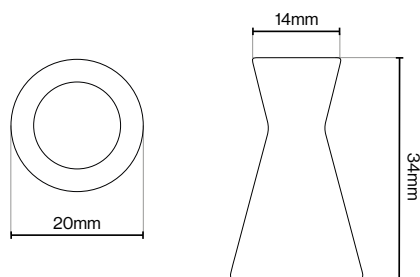

Conic Knob - 34mm