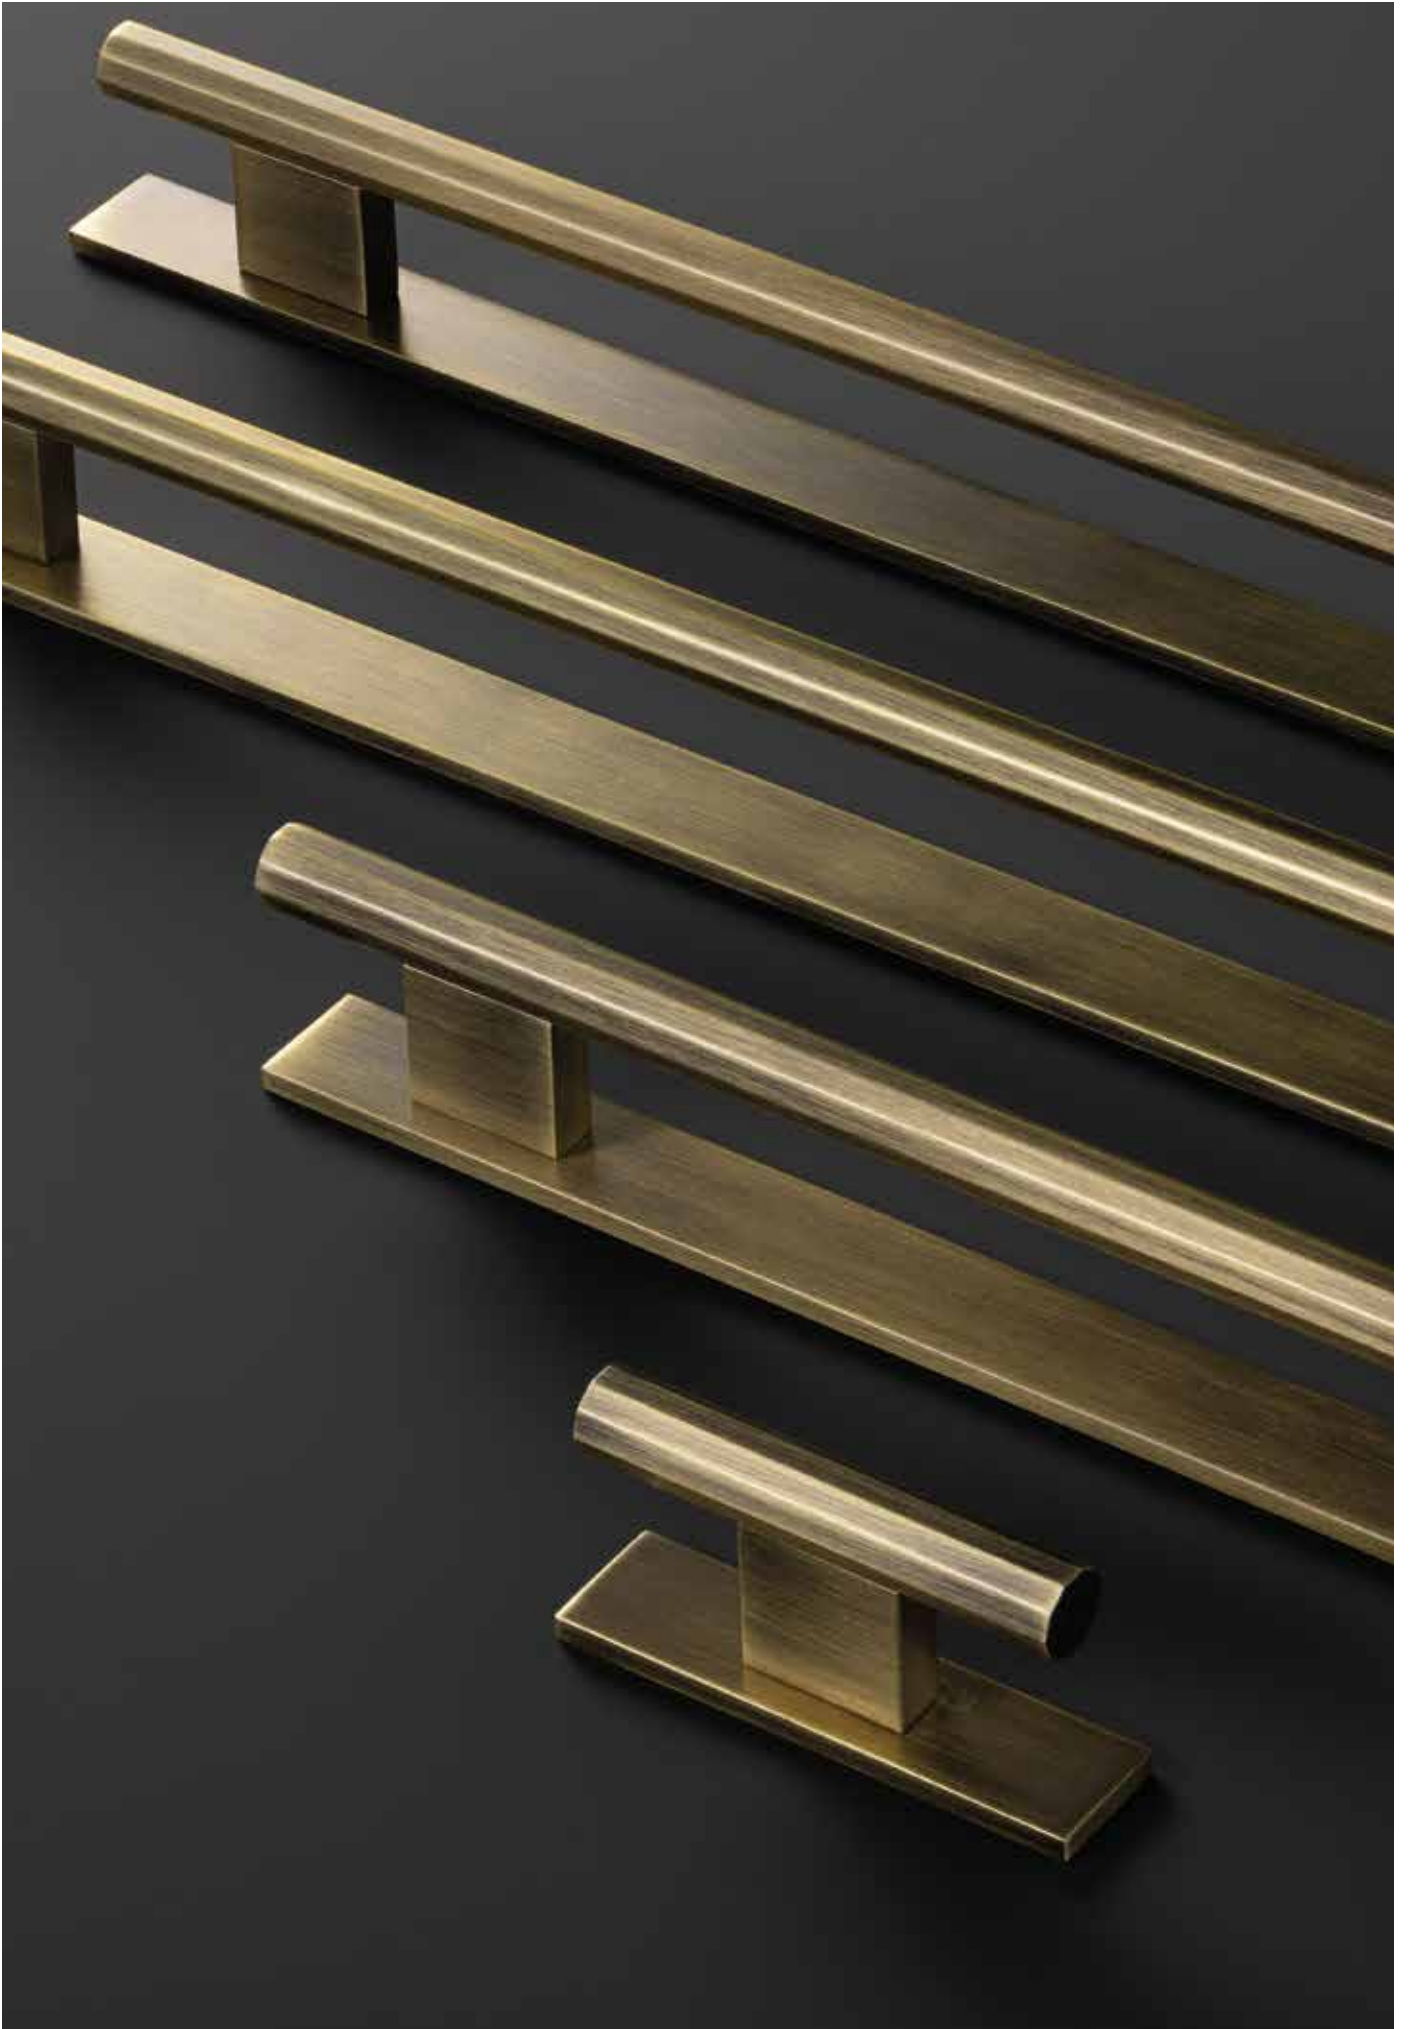

Matt Black

Please Note
Colour swatches shown are approximate.

Conic Pull Handle - 160mm

Conic Pull Handle - 320mm

Dixton Handle Collection

Suitable for Kitchen, Bedroom and Bathroom Cabinetry

Code / HAN-251