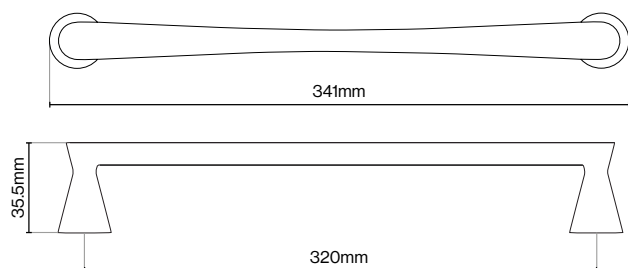

Matt Black

Please Note
Colour swatches shown are approximate.

Conic Pull Handle - 160mm

Conic Pull Handle - 320mm

Dixton Handle Collection

Suitable for Kitchen, Bedroom and Bathroom Cabinetry

Code / HAN-251