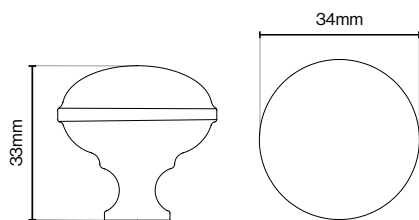

Brushed Satin Brass

Dark Brushed Brass

Matt Black

Please Note
Colour swatches shown are approximate.

Callcott Knob - 34mm

Callcott Square Plate - 38mm

Callcott Square Plate - 76mm

Conic Handle Collection