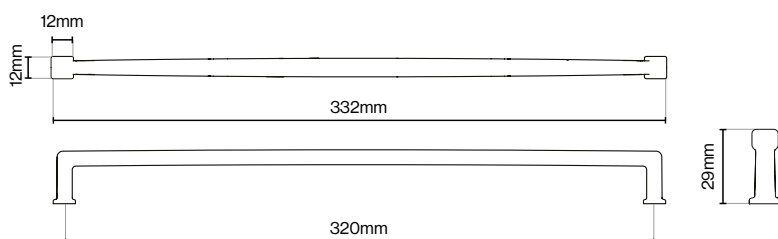

Newport Pull Handle - 320mm