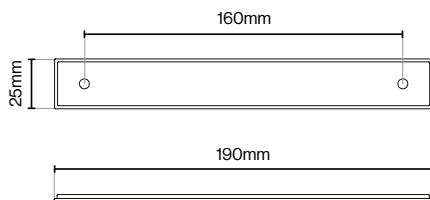

Liberty D Handle - 160mm / 320mm

Liberty D Handle Backplate- 160mm / 320mm

Lincoln Handle Collection

Suitable for Kitchen, Bedroom and Bathroom Cabinetry

Code / HAN-318

Code / HAN-320

Code / HAN-322

Code / HAN-319