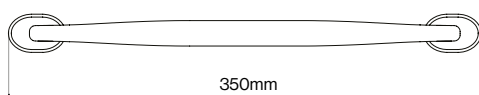

Greenwich Pull Handle - 160mm

Greenwich Pull Handle - 320mm

Please Note

Colour swatches shown are approximate.

Hampton Handle Collection

Hampton Handle Collection

Suitable for Kitchen, Bedroom and Bathroom Cabinetry