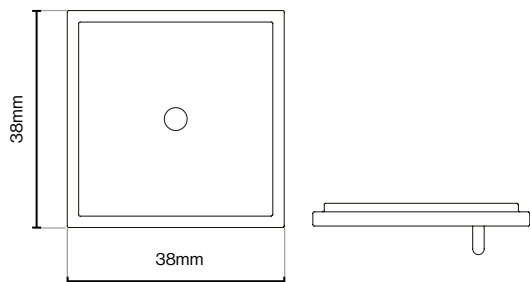

Brushed Satin Brass

Dark Brushed Brass

Matt Black

Please Note
Colour swatches shown are approximate.

Callcott Knob - 34mm

Callcott Square Plate - 38mm

Callcott Square Plate - 76mm

Conic Handle Collection