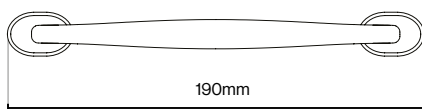

Greenwich Pull Handle - 160mm

Greenwich Pull Handle - 320mm

Please Note

Colour swatches shown are approximate.

Hampton Handle Collection

Hampton Handle Collection

Suitable for Kitchen, Bedroom and Bathroom Cabinetry