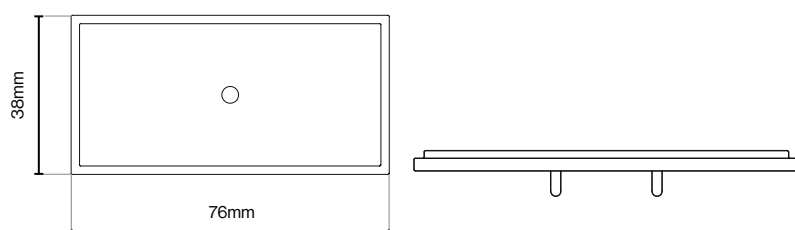

Brushed Satin Brass

Dark Brushed Brass

Matt Black

Please Note
Colour swatches shown are approximate.

Callcott Knob - 34mm

Callcott Square Plate - 38mm

Callcott Square Plate - 76mm

Conic Handle Collection