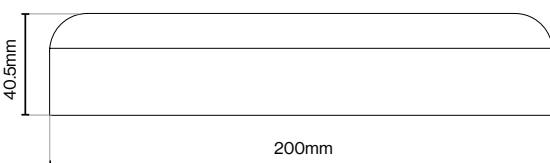

Matt Black

Please Note
Colour swatches shown are approximate.

Edison Profile Handle - 64mm

Edison Profile Handle - 128mm

Greenwich Handle Collection

Greenwich Handle Collection

Suitable for Kitchen, Bedroom and Bathroom Cabinetry