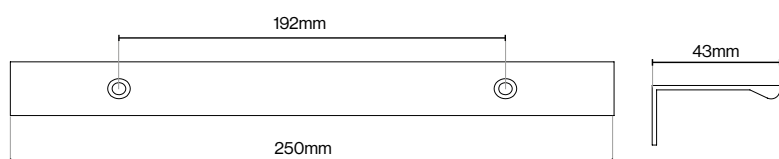

Lincoln Profile Handle - 128mm

Lincoln Profile Handle - 192mm

Newport Handle Collection

Suitable for Kitchen, Bedroom and Bathroom Cabinetry

Available finishes

Code / HAN-175

Code / HAN-178

Code / HAN-172