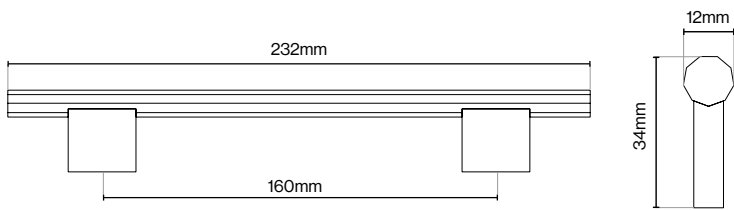

Suitable for Kitchen, Bedroom and Bathroom Cabinetry

Available finishes

Brushed Nickel

Brushed Satin Brass

Dark Brushed Brass

Matt Black

Please Note
Colour swatches shown are approximate.

Dixton Bar Handle - 160mm