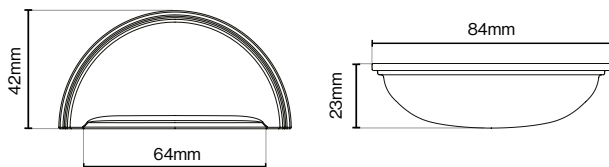

Greenwich Knob - 29mm

Greenwich Oval Knob - 50mm

Greenwich Cup Handle - 64mm

Available finishes

Polished Nickel

Brushed Nickel

Polished Brass Lacquered

Brushed Satin Brass