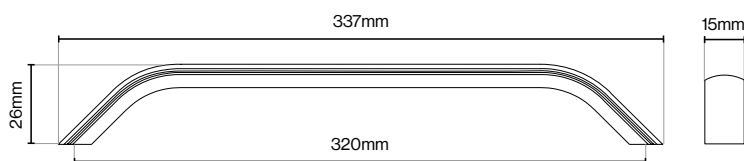

Brushed Gold

Matt Black

Please Note

Colour swatches shown are approximate.

Riex Touch XH24 Pull Handle Collection - **160mm**

Riex Touch XH24 Pull Handle Collection - **320mm**

Riex Touch XH02 Pull Handle Collection