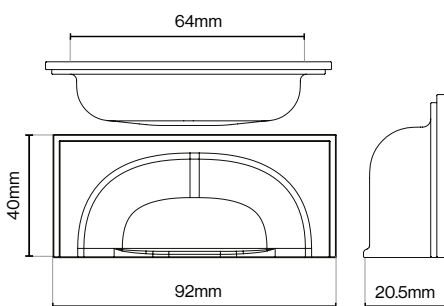

Please Note
Colour swatches shown are approximate.

Callcott Cup Handle - 64mm

Callcott Cup Handle - 128mm

Callcott Handle Collection

Suitable for Kitchen, Bedroom and Bathroom Cabinetry

Available finishes

Code / HAN-232