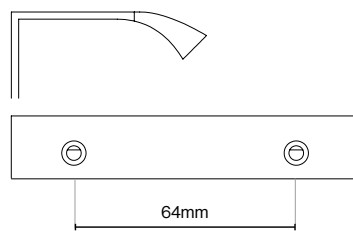

Matt Black

Please Note
Colour swatches shown are approximate.

Edison Profile Handle - 64mm

Edison Profile Handle - 128mm

Greenwich Handle Collection

Greenwich Handle Collection

Suitable for Kitchen, Bedroom and Bathroom Cabinetry