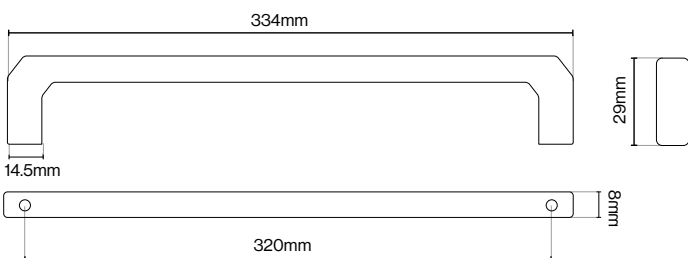

Matt Black

Please Note
Colour swatches shown are approximate.

Quinn Pull Handle - 160mm

Quinn Pull Handle - 192mm

Quinn Pull Handle - 320mm

Riex Touch Collection

Riex Touch XH24 Pull Handle Collection

Suitable for Kitchen, Bedroom and Bathroom Cabinetry