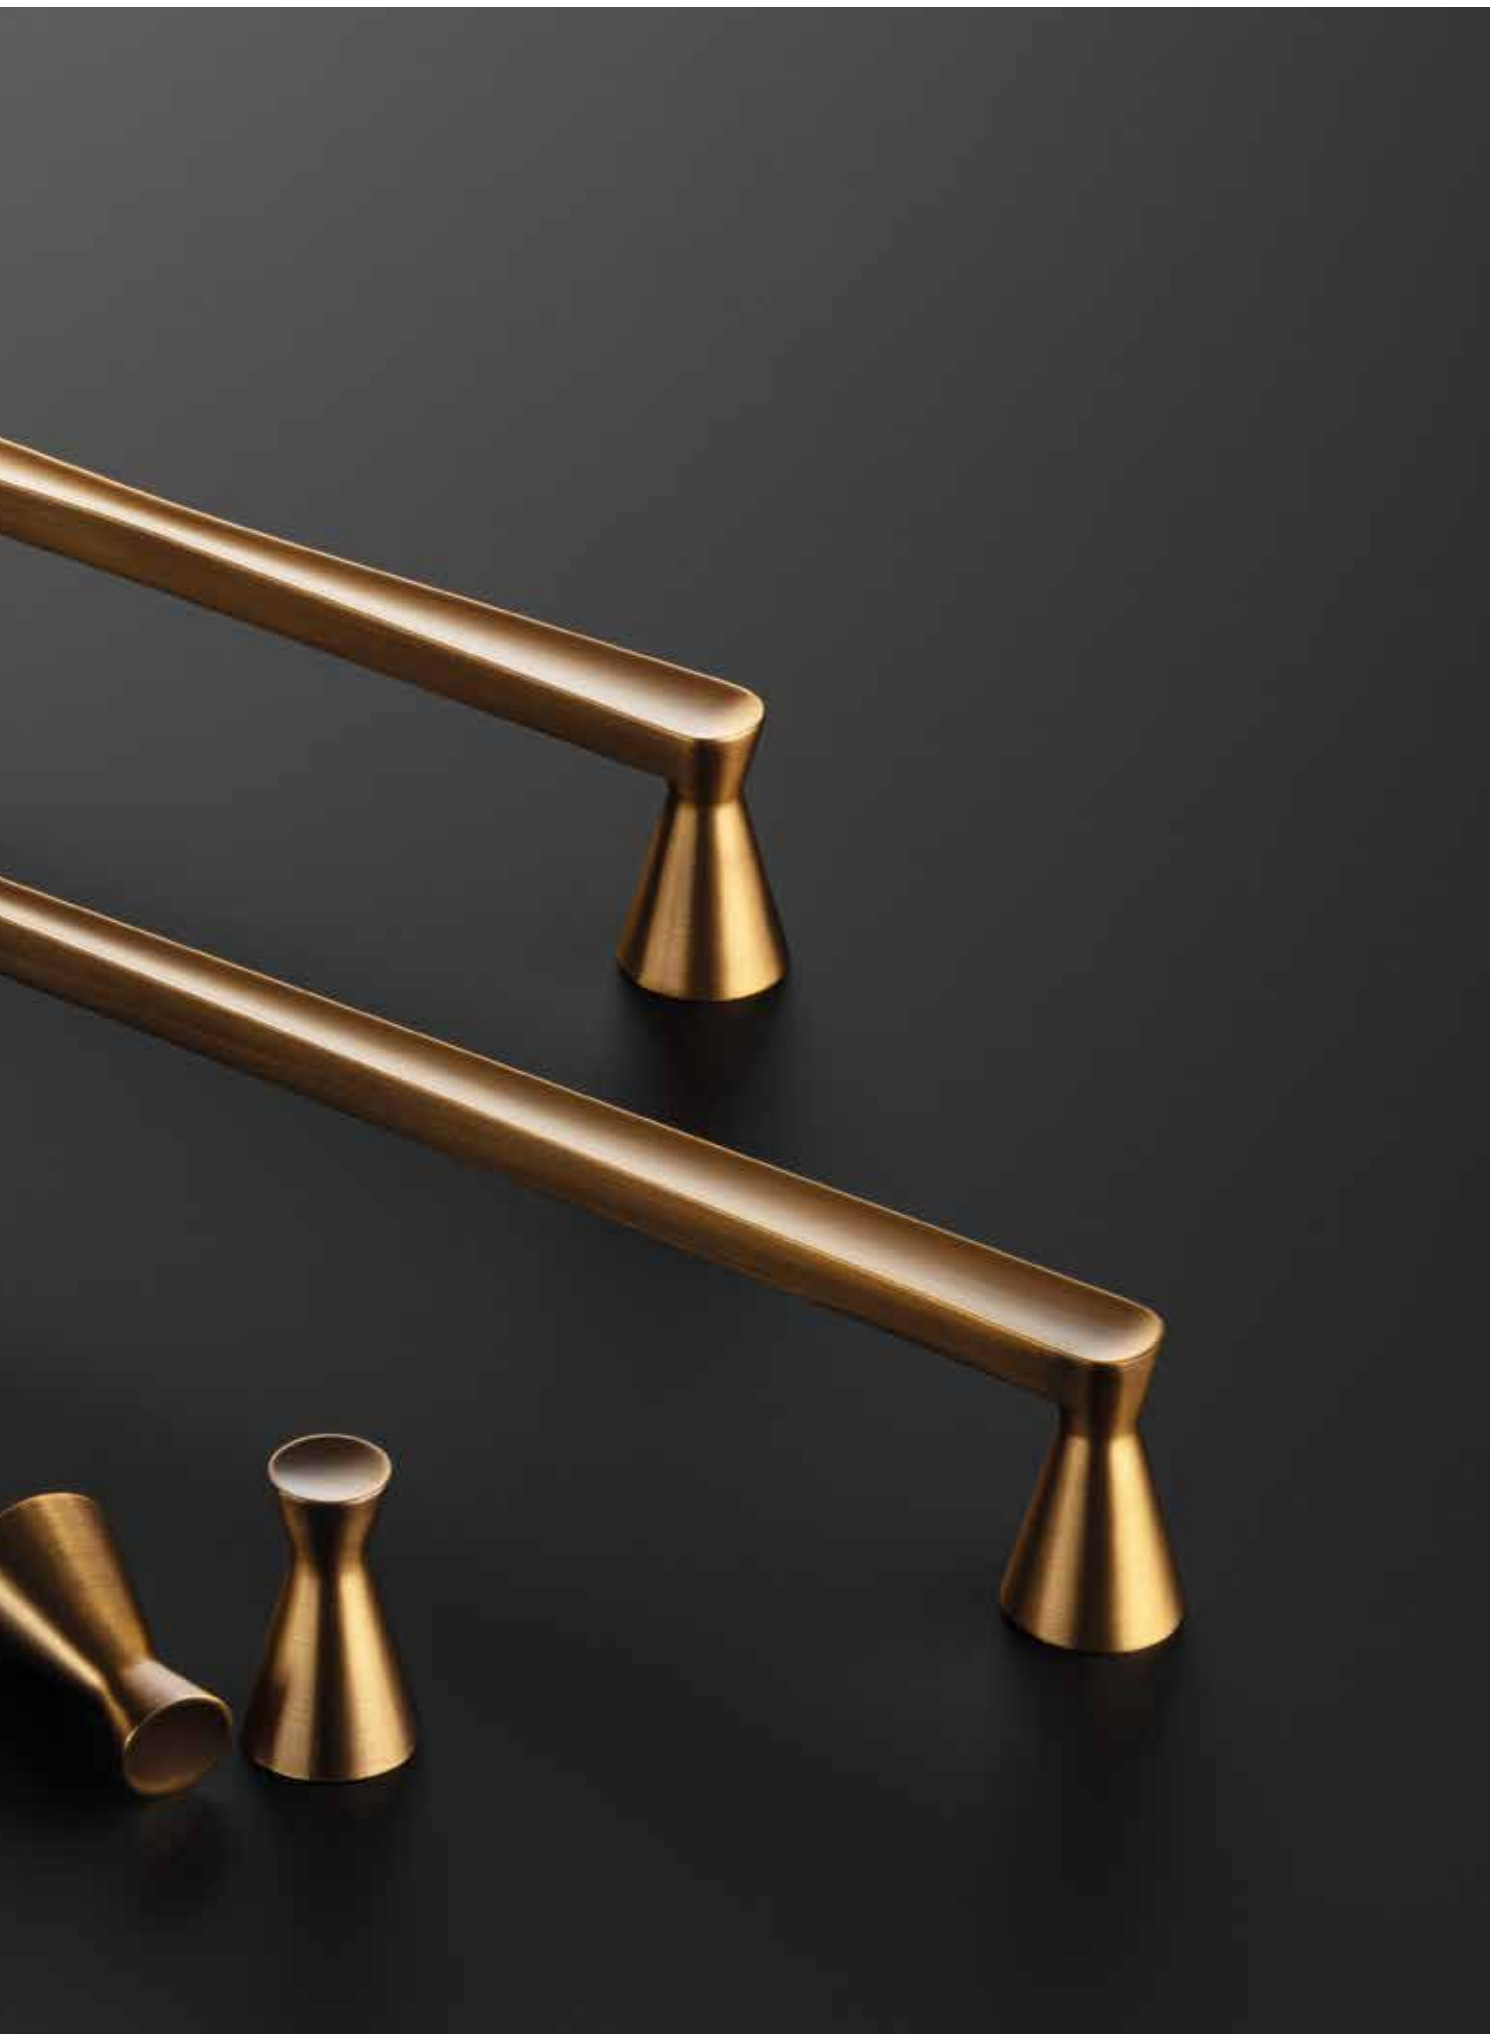

Brushed Satin Brass

Dark Brushed Brass

Matt Black

Please Note
Colour swatches shown are approximate.

Callcott Knob - 34mm

Callcott Square Plate - 38mm

Callcott Square Plate - 76mm

Conic Handle Collection