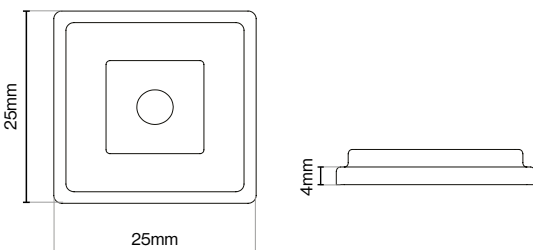

Liberty T-Bar Knob - 72mm

Matt Black

Please Note
Colour swatches shown are approximate.

Liberty Handle Square Backplate - 25mm (Pair)

Liberty Handle Collection

Suitable for Kitchen, Bedroom and Bathroom Cabinetry