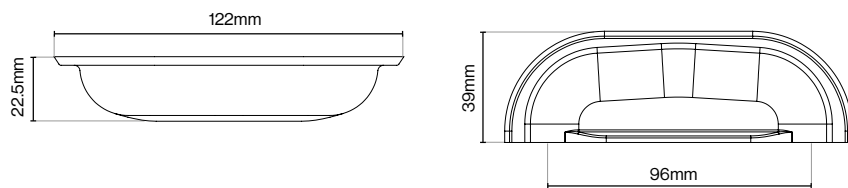

Polished Nickel

Dull Nickel

Brushed Satin Brass

Bronze

Matt Black

Please Note
Colour swatches shown are approximate.

Hampton Cup Handle - 96mm

Hampton Cup Handle - 160mm