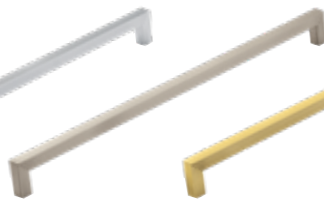

Code / HAN-195

Code / HAN-204