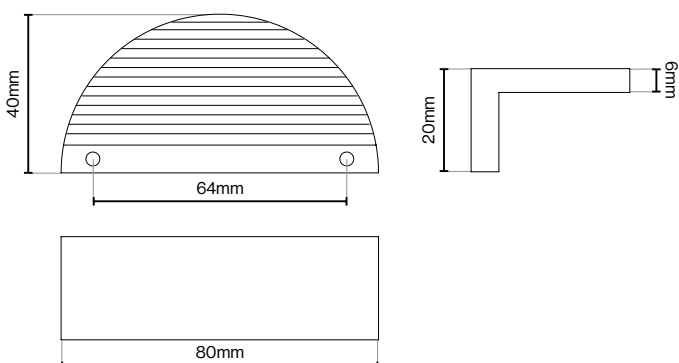

Matt Black

Please Note

Colour swatches shown are approximate.

Barrington Eclipse Pull Handle - 64mm (Smooth)

Barrington Eclipse Pull Handle - 64mm (Ribbed)

Battersea Handle Collection

Suitable for Kitchen, Bedroom and Bathroom Cabinetry