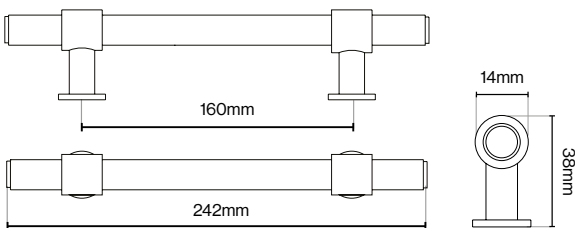

Dark Brushed Brass

Matt Black

Please Note
Colour swatches shown are approximate.

Belgravia Pull Handle - 160mm

Belgravia Pull Handle - 320mm

Callcott Handle Collection

Callcott Handle Collection

Suitable for Kitchen, Bedroom and Bathroom Cabinetry