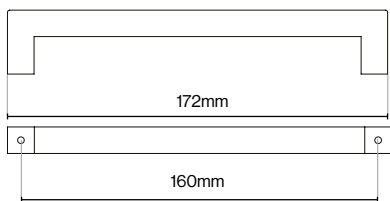

Liberty D Handle - 160mm / 320mm

Liberty D Handle Backplate- 160mm / 320mm

Lincoln Handle Collection

Suitable for Kitchen, Bedroom and Bathroom Cabinetry

Code / HAN-318

Code / HAN-320

Code / HAN-322

Code / HAN-319