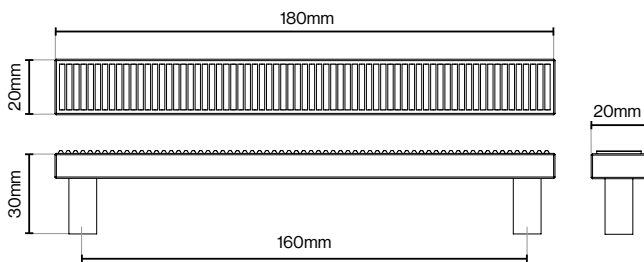

Code / HAN-164

Code / HAN-158

Code / HAN-161

Code / HAN-167

Matt Black

Please Note
Colour swatches shown are approximate.

Barrington Pull Handle - 160mm

Pull Handle Backplate- 160mm