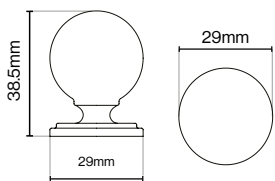

Greenwich Knob - 29mm

Greenwich Oval Knob - 50mm

Greenwich Cup Handle - 64mm

Available finishes

Polished Nickel

Brushed Nickel

Polished Brass Lacquered

Brushed Satin Brass