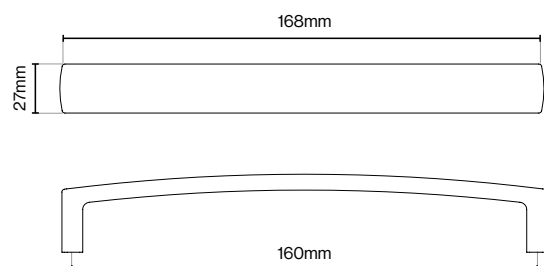

Hampton D Handle - 160mm