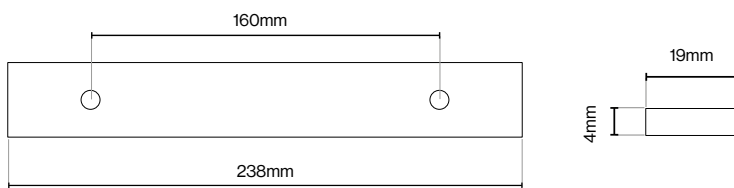

Dixton Bar Handle Backplate - 160mm