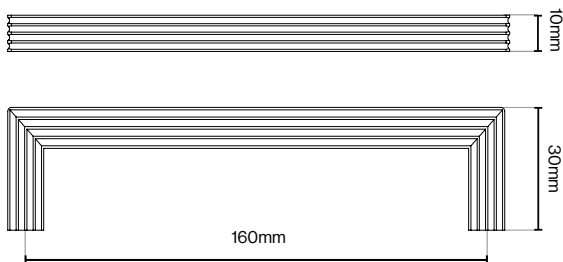

Code / HAN-201

Code / HAN-207

Brushed Satin Brass

Dark Brushed Brass

Matt Black

Battersea T-Bar - 60mm

Battersea Pull Handle - 160mm

Battersea Pull Handle - 320mm