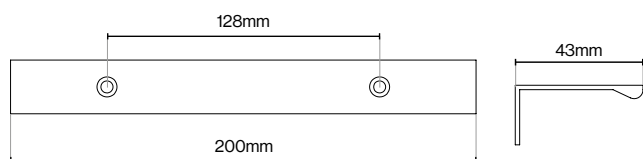

Lincoln Profile Handle - 128mm

Lincoln Profile Handle - 192mm

Newport Handle Collection

Suitable for Kitchen, Bedroom and Bathroom Cabinetry

Available finishes

Code / HAN-175

Code / HAN-178

Code / HAN-172