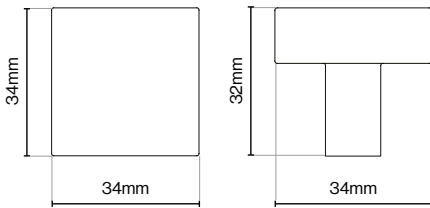

Dark Brushed Brass

Liberty T-Bar Knob - 72mm