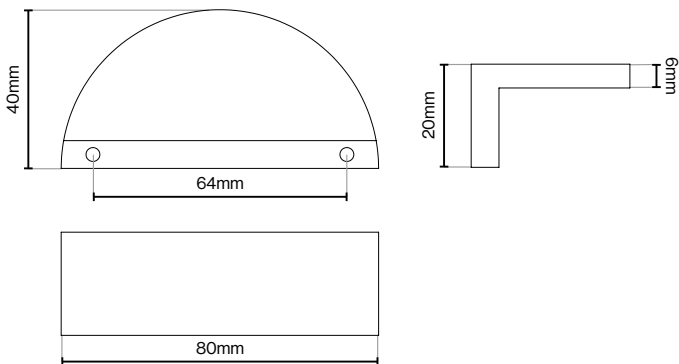

Barrington Eclipse Pull Handle - 64mm (Smooth)