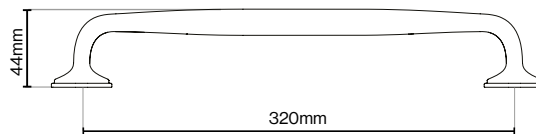

Matt Black

Greenwich Pull Handle - 160mm

Greenwich Pull Handle - 320mm

Please Note

Colour swatches shown are approximate.

*Please note Burnished Brass is a living finish, it may naturally change over time.