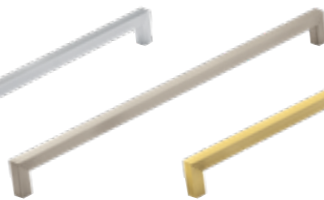

Code / HAN-195

Code / HAN-204