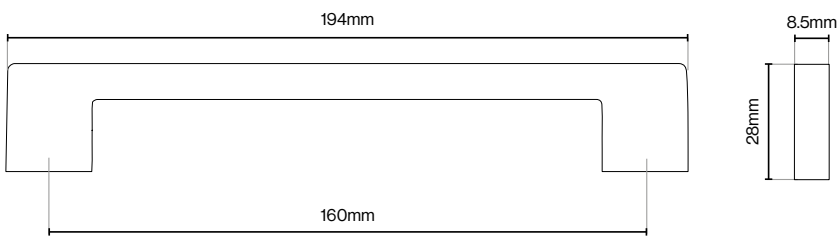

Polished Chrome

Brushed Nickel

Matt Black

Please Note

Colour swatches shown are approximate.

Riex Touch XH02 Pull Handle Collection - 160mm

Riex Touch XH02 Pull Handle Collection - 320mm

Riex Touch XH11 Pull Handle Collection