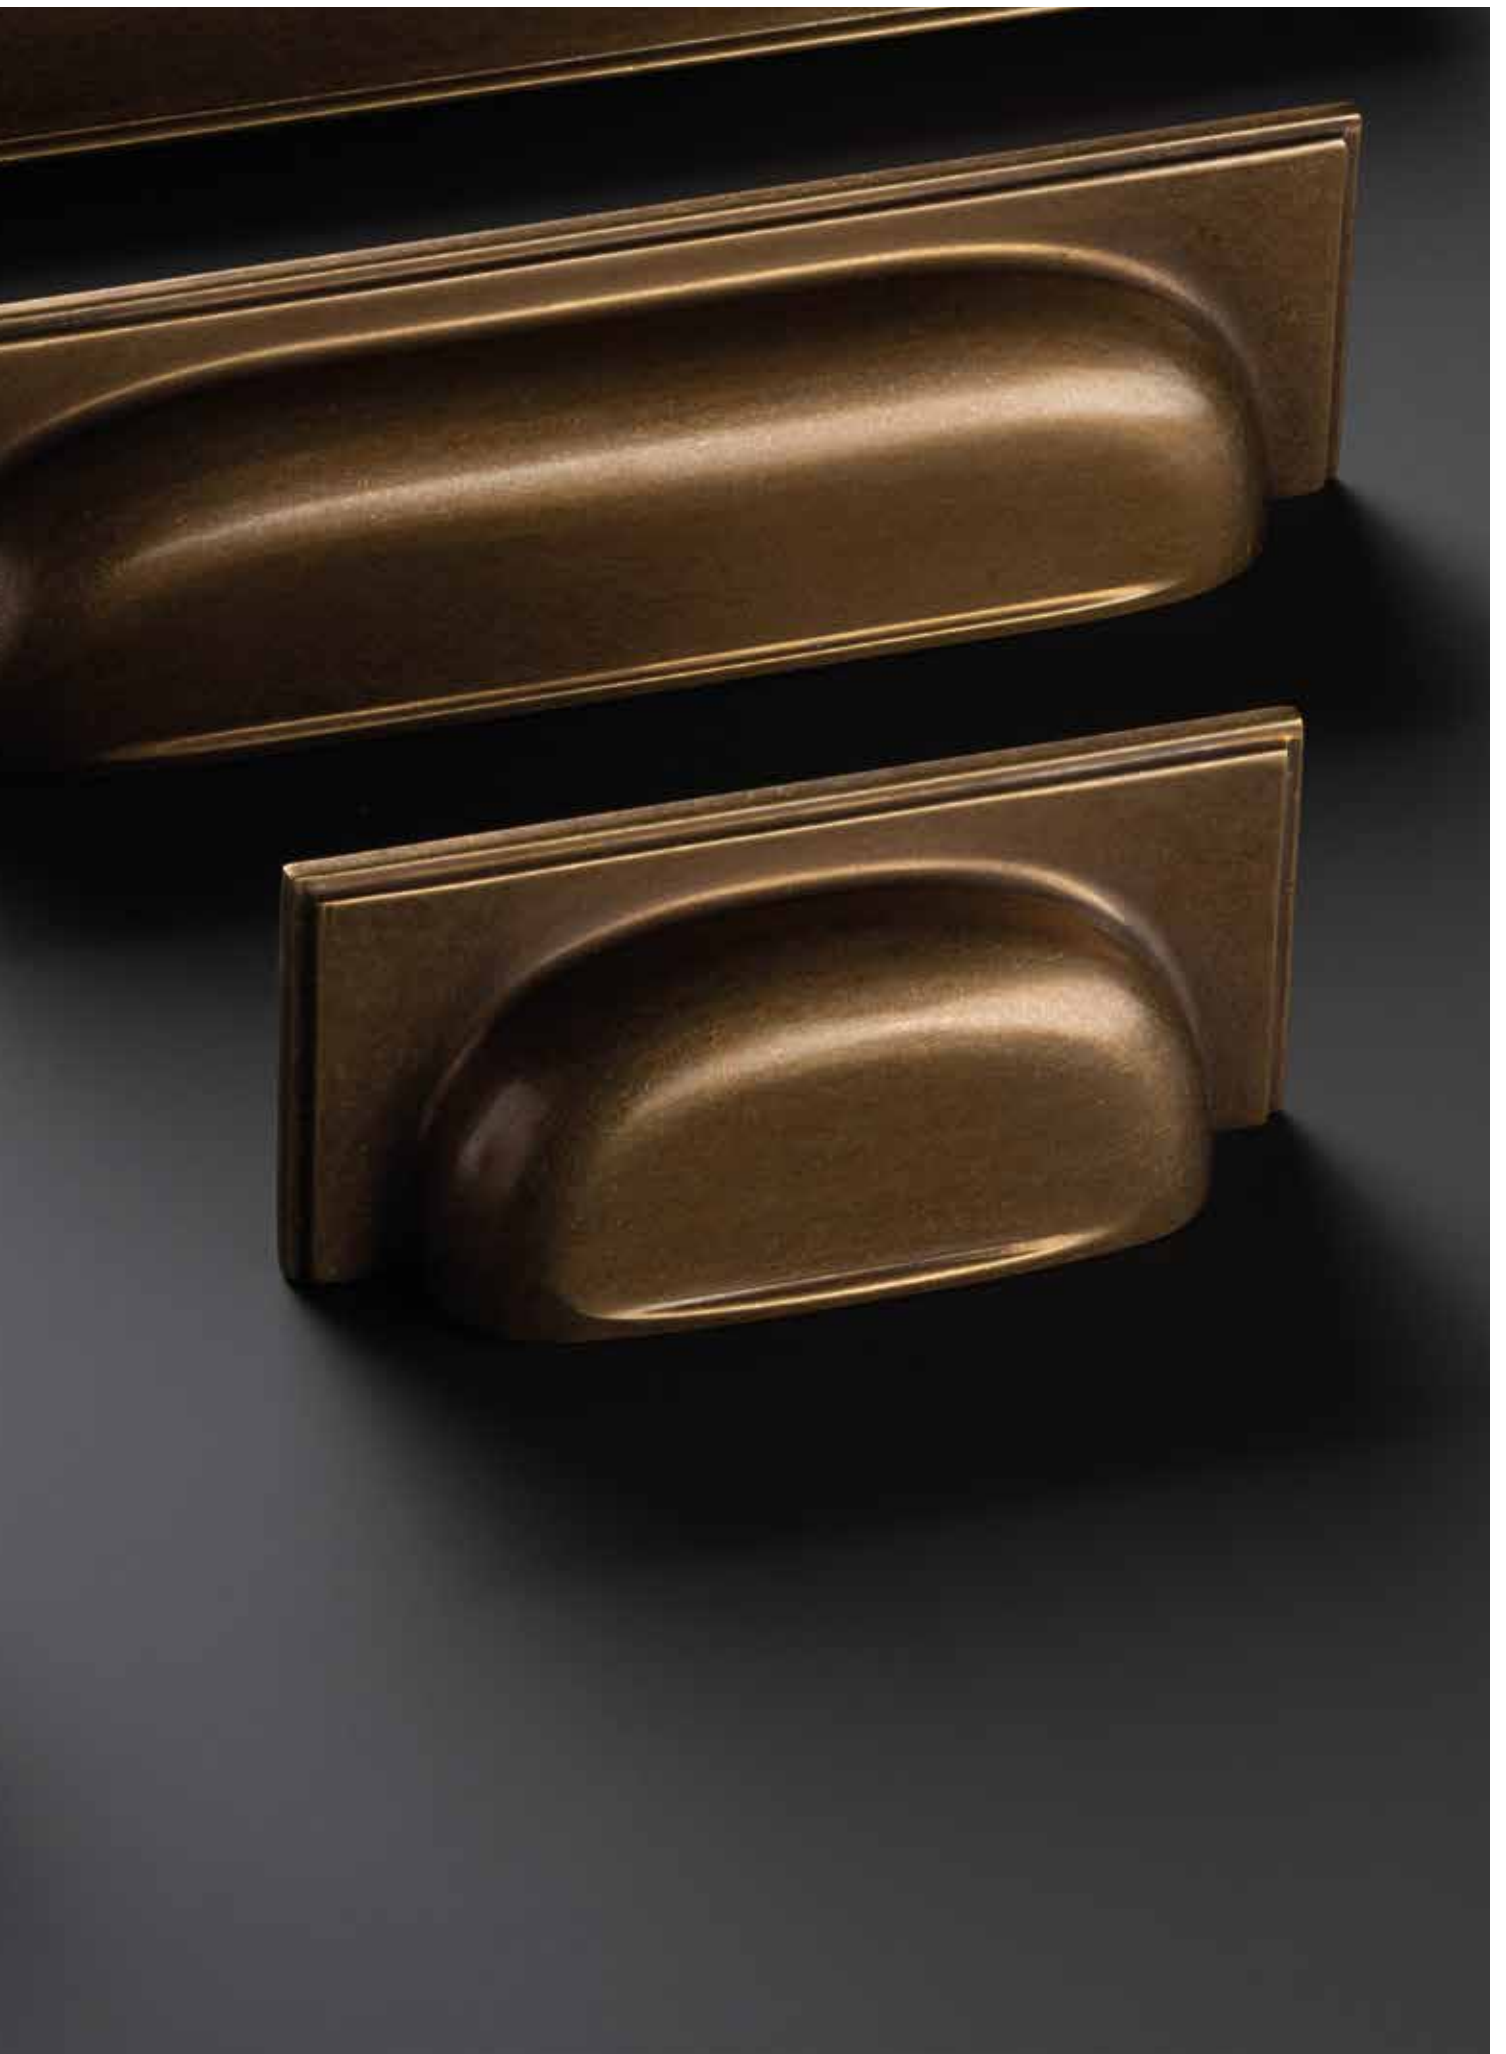

Matt Black

Please Note
Colour swatches shown are approximate.

Belgravia Pull Handle - 160mm

Belgravia Pull Handle - 320mm

Callcott Handle Collection

Callcott Handle Collection

Suitable for Kitchen, Bedroom and Bathroom Cabinetry