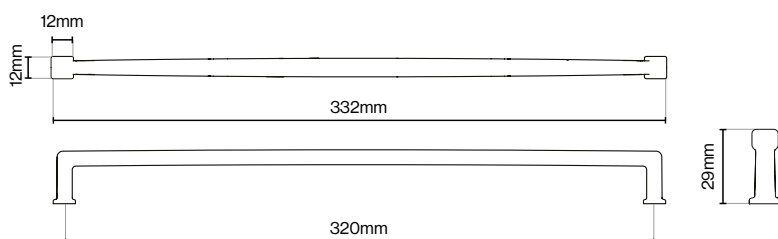

Code / HAN-174

Code / HAN-183

Brushed Satin Brass

Newport Knob - 32mm

Matt Black

Please Note
Colour swatches shown are approximate.

Newport Pull Handle - 160mm

Newport Pull Handle - 320mm