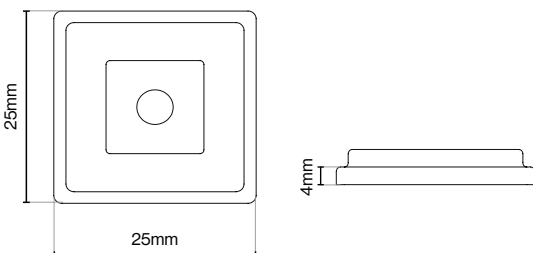

Liberty Handle Square Backplate - 25mm (Pair)