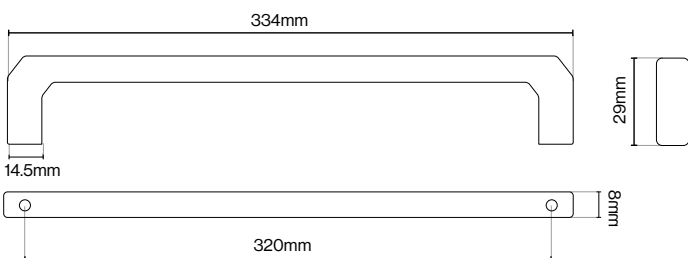

Please Note
Colour swatches shown are approximate.

Quinn Pull Handle - 160mm

Quinn Pull Handle - 192mm

Quinn Pull Handle - 320mm

Riex Touch Collection

Riex Touch XH24 Pull Handle Collection

Suitable for Kitchen, Bedroom and Bathroom Cabinetry