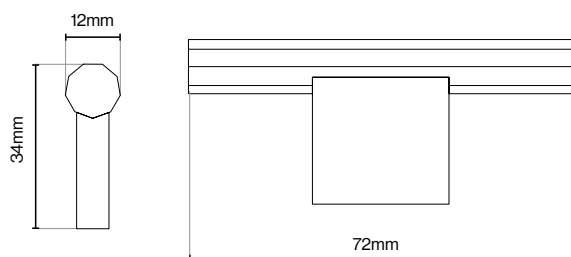

Code / HAN-345

Code / HAN-348

Brushed Satin Brass

Dark Brushed Brass

Matt Black

Please Note
Colour swatches shown are approximate.

Dixton T-Bar Knob - 72mm

Dixton T-Bar Knob Backplate - 78mm