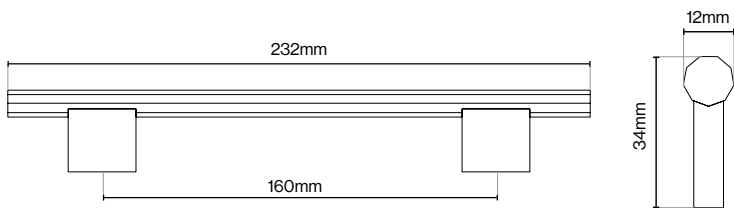

Dixton Bar Handle - 160mm

Dixton Bar Handle Backplate - 160mm

Dixton Handle Collection

Suitable for Kitchen, Bedroom and Bathroom Cabinetry

Available finishes

Brushed Nickel

Brushed Satin Brass

Dark Brushed Brass