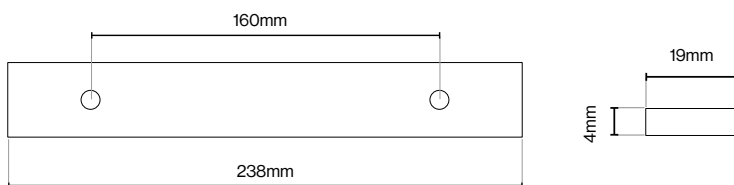

Dixton Bar Handle - 160mm

Dixton Bar Handle Backplate - 160mm

Dixton Handle Collection

Suitable for Kitchen, Bedroom and Bathroom Cabinetry

Available finishes

Brushed Nickel

Brushed Satin Brass

Dark Brushed Brass