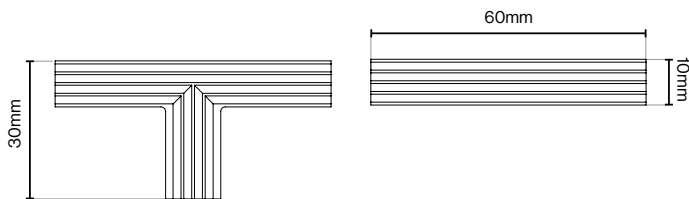

Code / HAN-201

Code / HAN-207

Brushed Satin Brass

Dark Brushed Brass

Matt Black

Please Note
Colour swatches shown are approximate.

Battersea T-Bar - 60mm

Battersea Pull Handle - 160mm