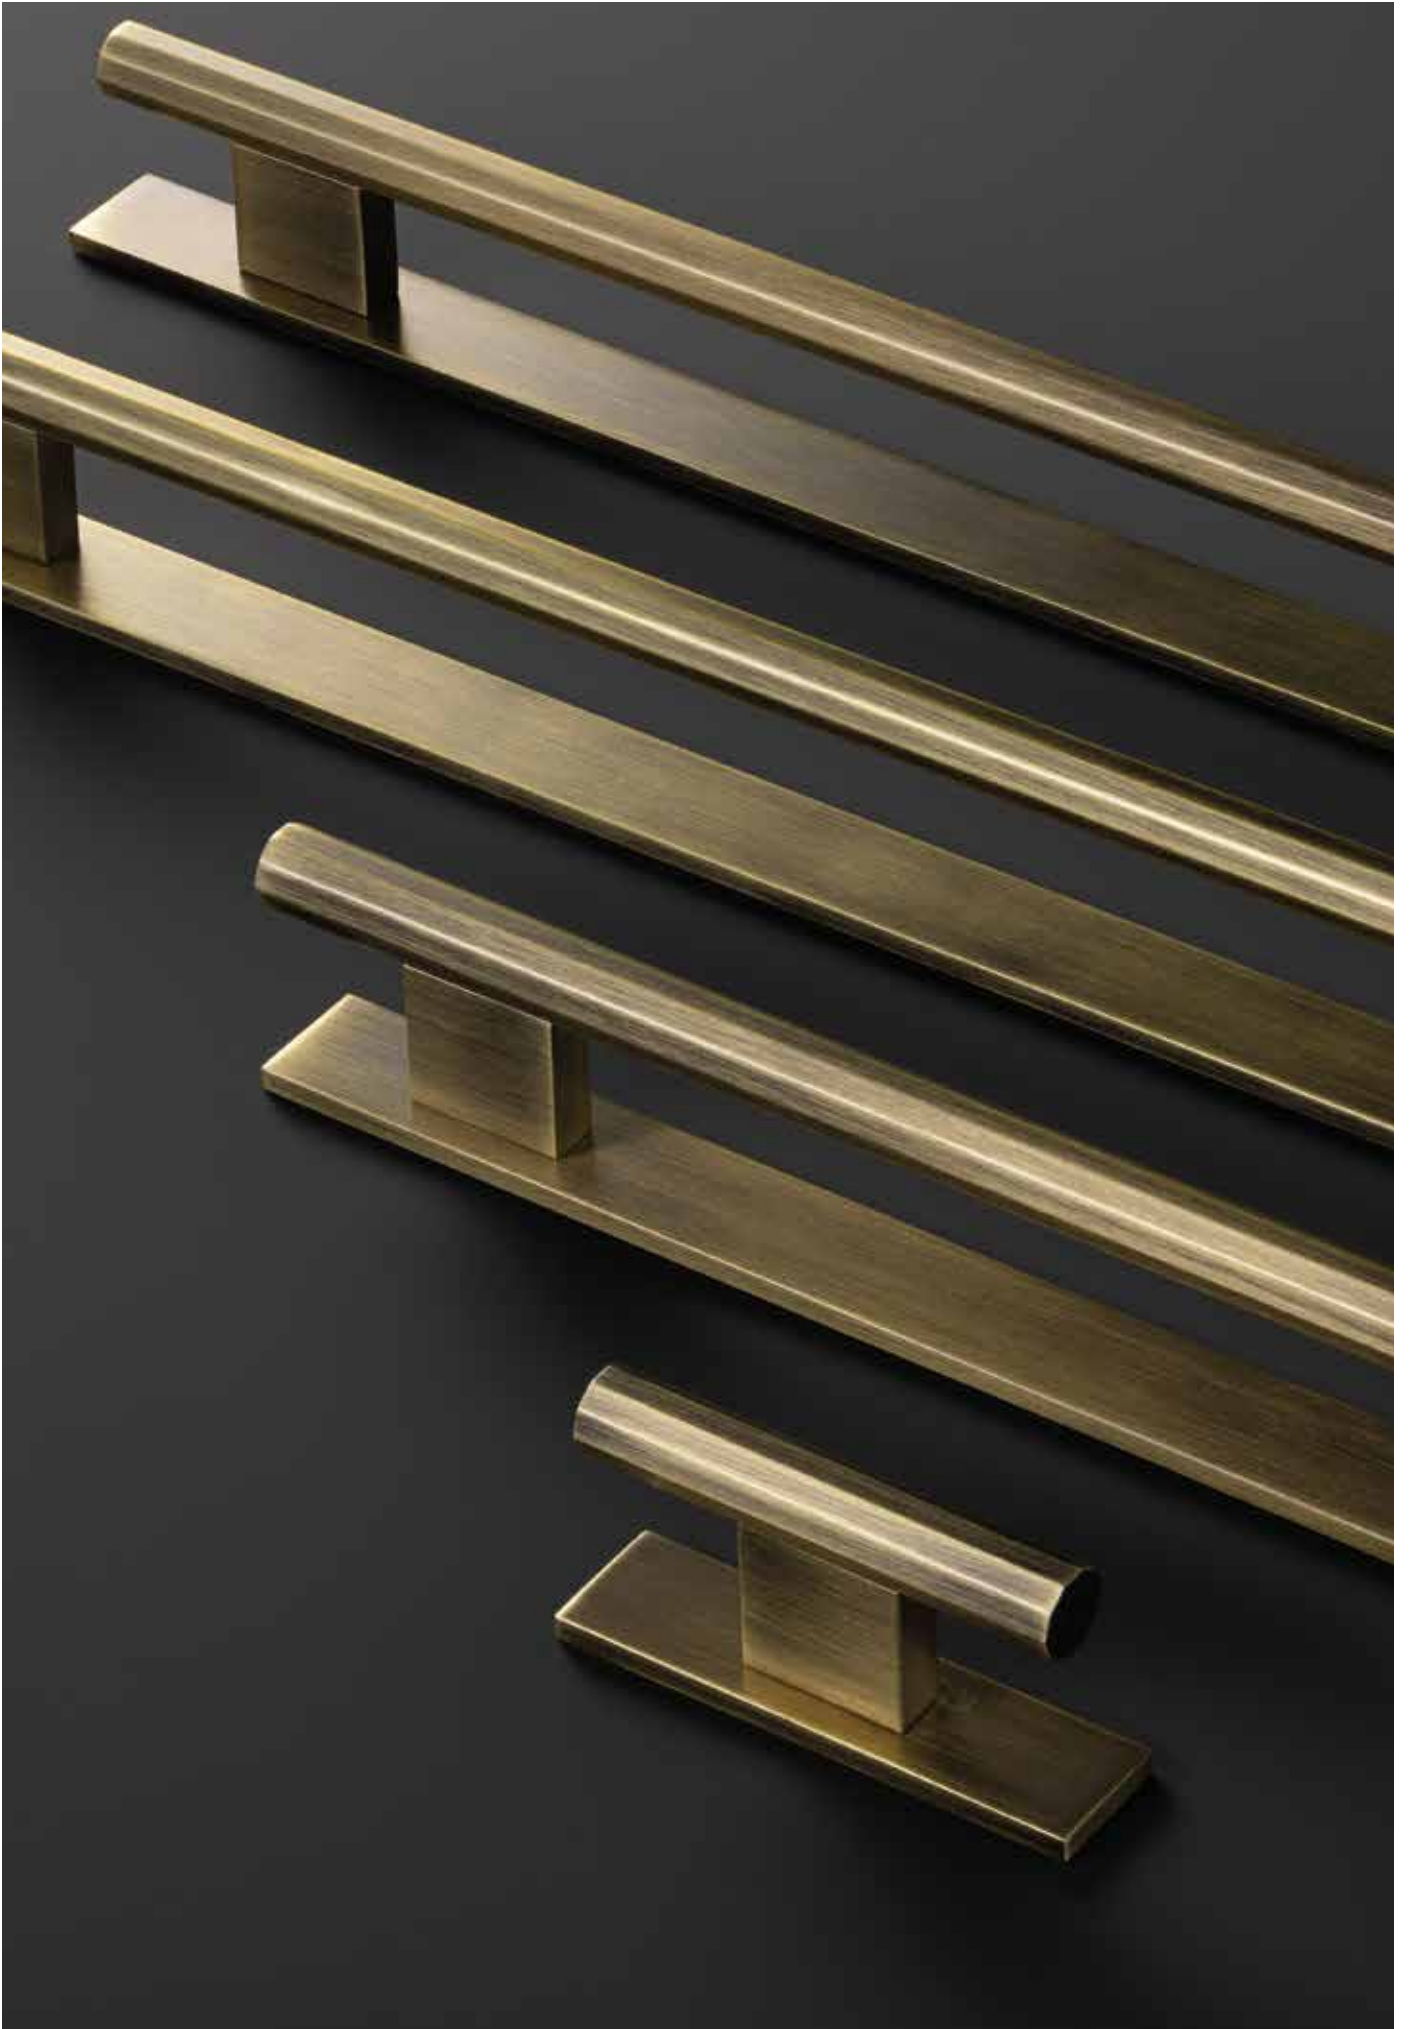

Dark Brushed Brass

Matt Black

Please Note
Colour swatches shown are approximate.

Conic Pull Handle - 160mm

Conic Pull Handle - 320mm

Dixton Handle Collection

Suitable for Kitchen, Bedroom and Bathroom Cabinetry