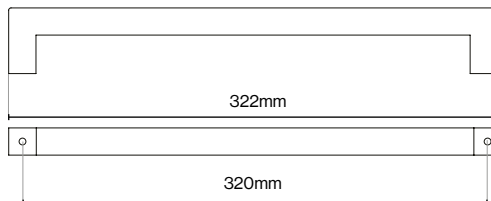

Code / HAN-158

Code / HAN-161

Code / HAN-167

Dark Brushed Brass

Matt Black

Please Note

Colour swatches shown are approximate.

Liberty D Handle - 160mm / 320mm