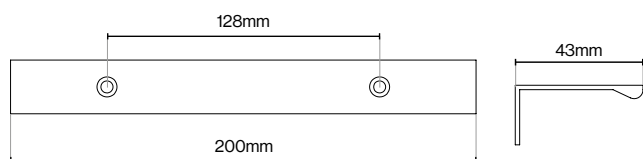

Code / HAN-323

Available finishes

Brushed Nickel

Brushed Satin Brass

Matt Black

Please Note

Colour swatches shown are approximate.

Lincoln Profile Handle - 128mm