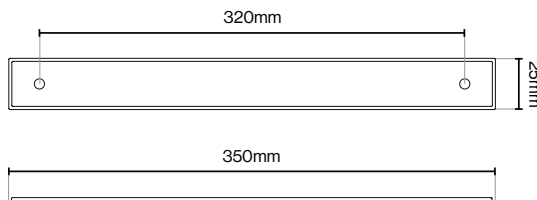

Liberty D Handle Backplate- 160mm / 320mm