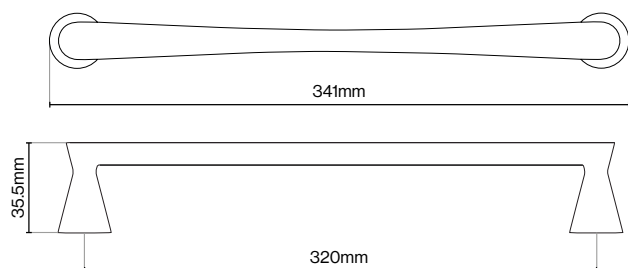

Dark Brushed Brass

Matt Black

Please Note
Colour swatches shown are approximate.

Conic Pull Handle - 160mm

Conic Pull Handle - 320mm

Dixton Handle Collection

Suitable for Kitchen, Bedroom and Bathroom Cabinetry