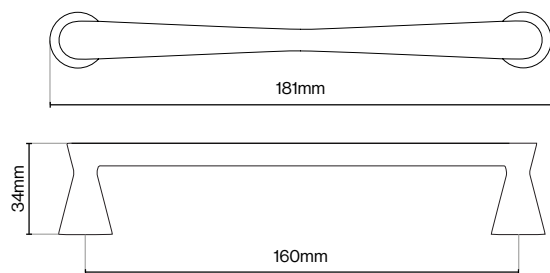

Conic Pull Handle - 160mm