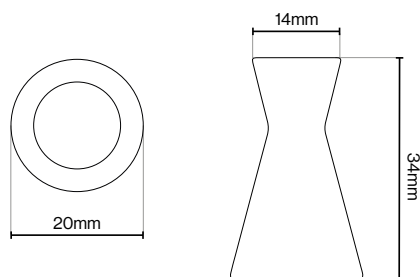

Colour swatches shown are approximate.

Conic Knob - 34mm

Conic T-Bar Knob - 78mm

Conic Handle Collection

Suitable for Kitchen, Bedroom and Bathroom Cabinetry

Code / HAN-235

Code / HAN-239

Code / HAN-243