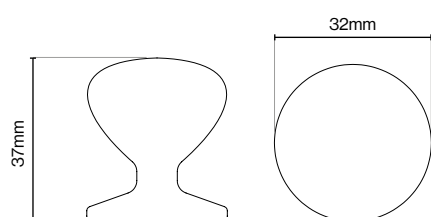

Brushed Satin Brass

Bronze

Matt Black

Please Note
Colour swatches shown are approximate.

Hampton Knob - 32mm

Hampton D Handle - 160mm

Hampton Handle Collection

Suitable for Kitchen, Bedroom and Bathroom Cabinetry