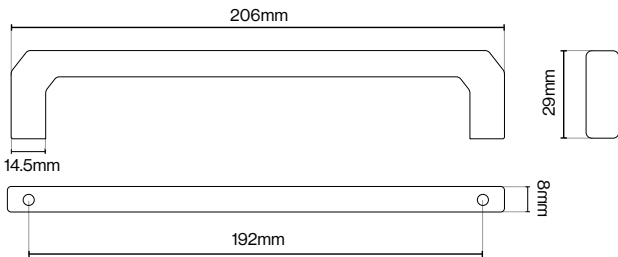

Please Note
Colour swatches shown are approximate.

Quinn Pull Handle - 160mm

Quinn Pull Handle - 192mm

Quinn Pull Handle - 320mm

Riex Touch Collection

Riex Touch XH24 Pull Handle Collection

Suitable for Kitchen, Bedroom and Bathroom Cabinetry