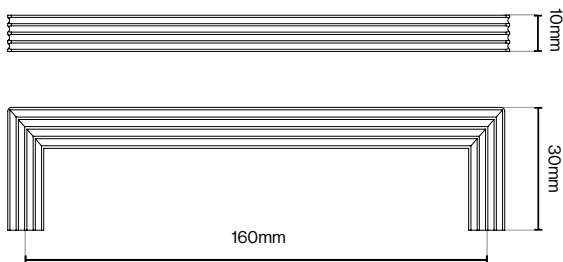

Code / HAN-201

Code / HAN-207

Brushed Satin Brass

Dark Brushed Brass

Matt Black

Please Note
Colour swatches shown are approximate.

Battersea T-Bar - 60mm

Battersea Pull Handle - 160mm