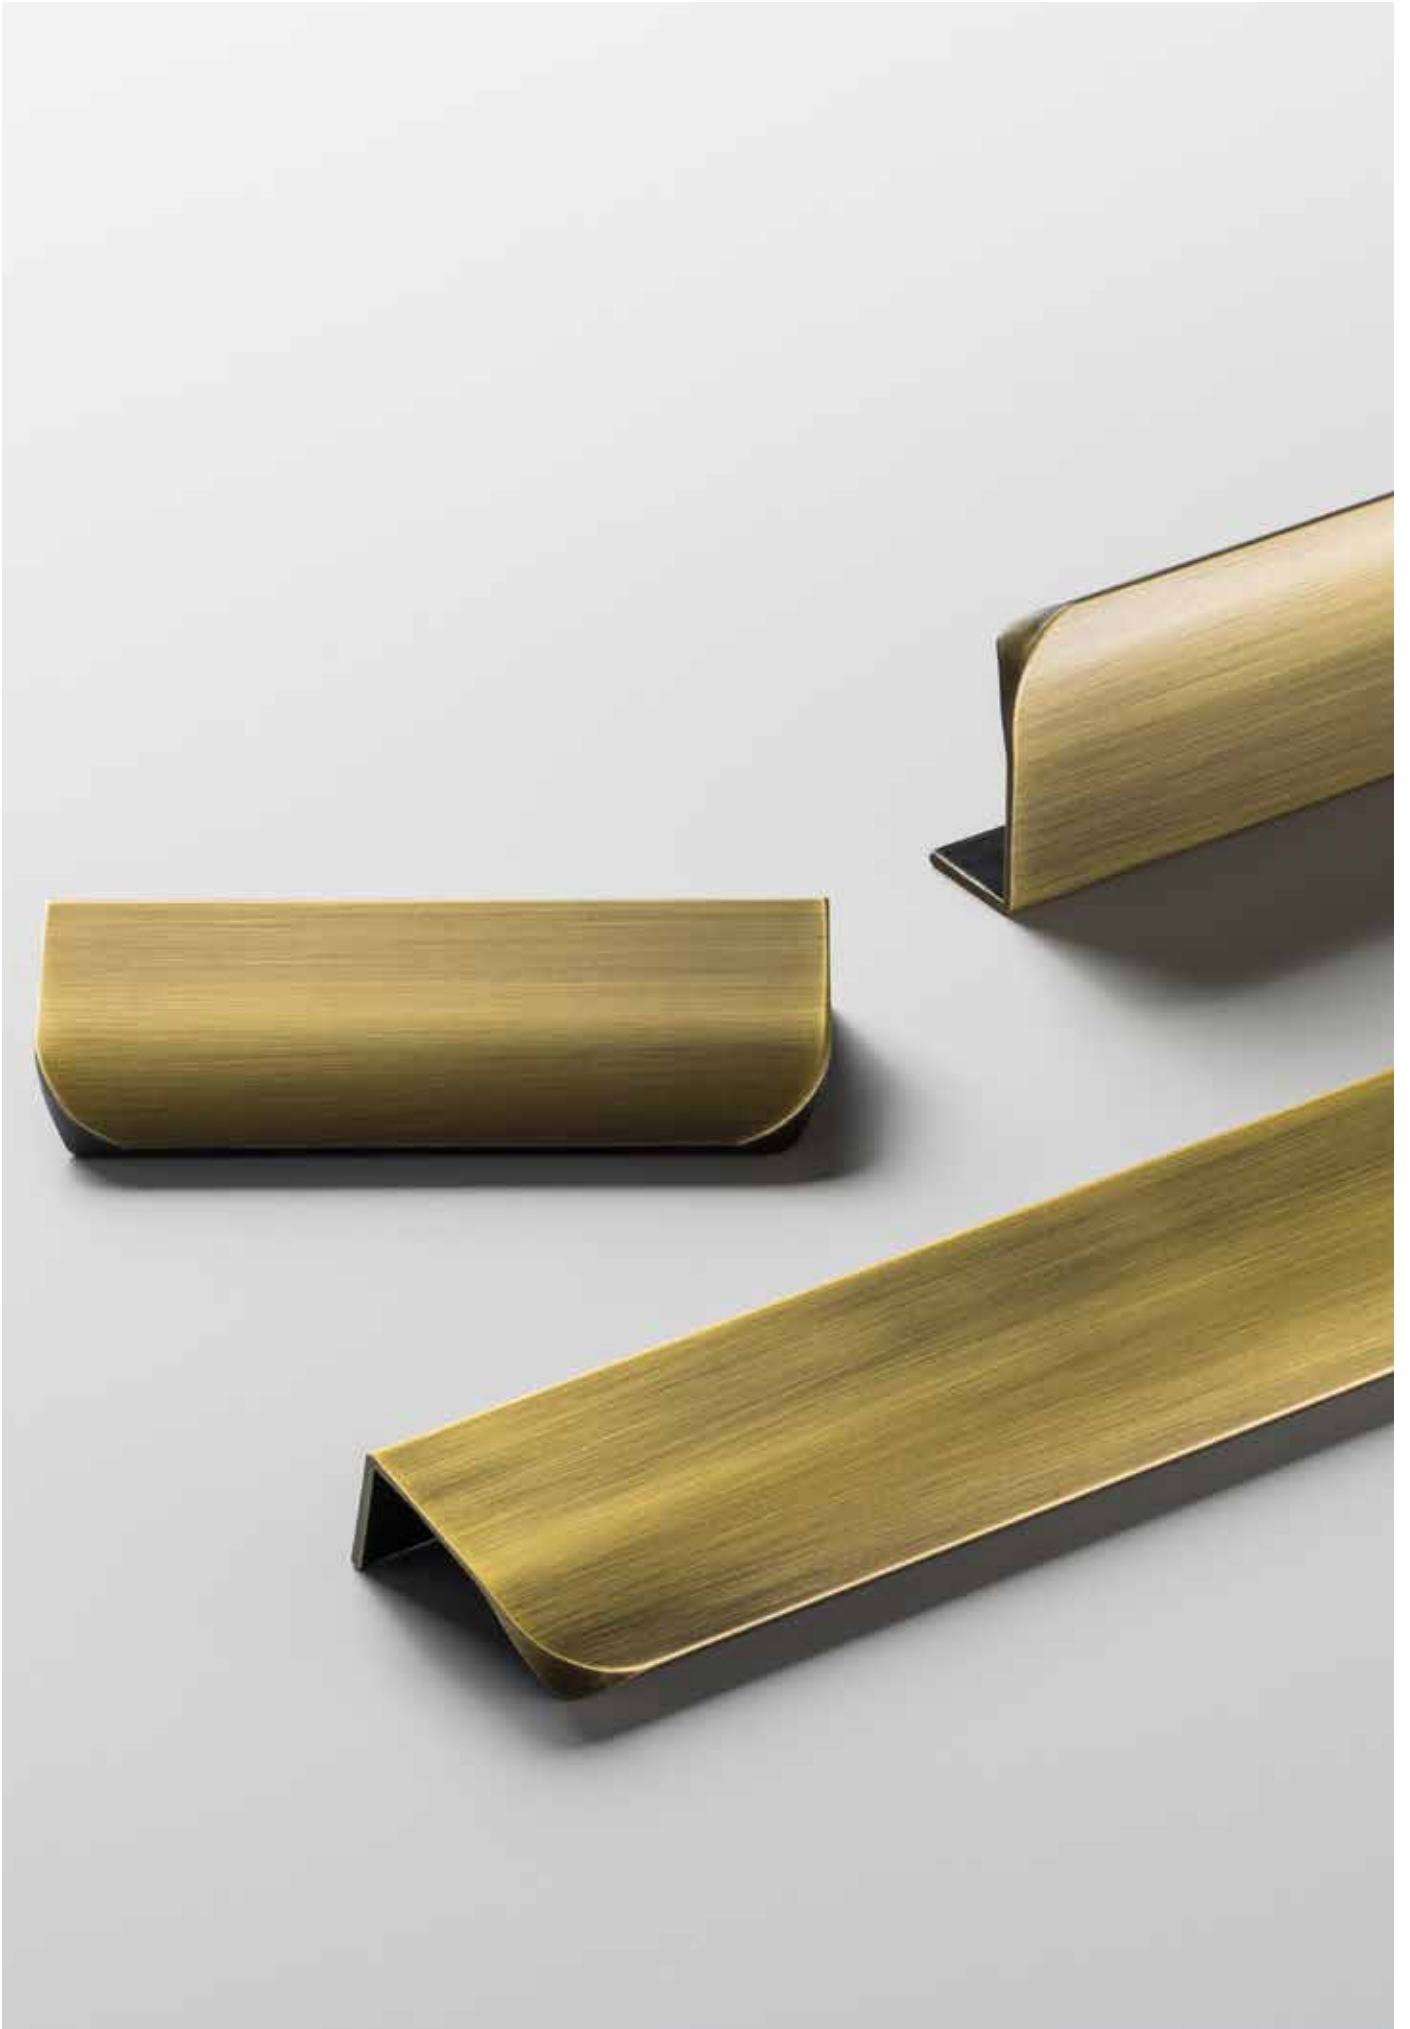

Matt Black

Please Note
Colour swatches shown are approximate.

Dixton Bar Handle - 320mm

Dixton Bar Handle Backplate - 320mm

Edison Handle Collection

Suitable for Kitchen, Bedroom and Bathroom Cabinetry

Available finishes