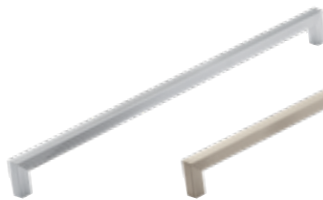

Code / HAN-204

Code / HAN-198