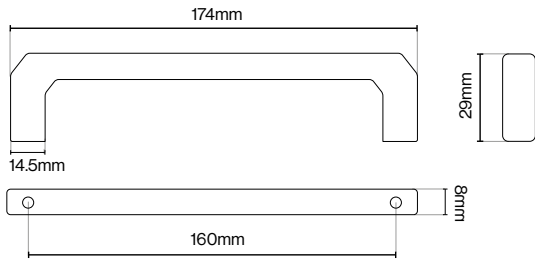

Please Note
Colour swatches shown are approximate.

Quinn Pull Handle - 160mm

Quinn Pull Handle - 192mm

Quinn Pull Handle - 320mm

Riex Touch Collection

Riex Touch XH24 Pull Handle Collection

Suitable for Kitchen, Bedroom and Bathroom Cabinetry