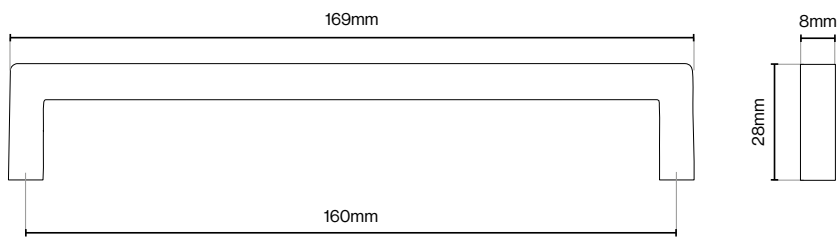

Suitable for Kitchen, Bedroom and Bathroom Cabinetry

Available finishes

Stainless Steel Imitation

Matt Black

Please Note

Colour swatches shown are approximate.

Riex Touch XH11 Pull Handle Collection - 160mm