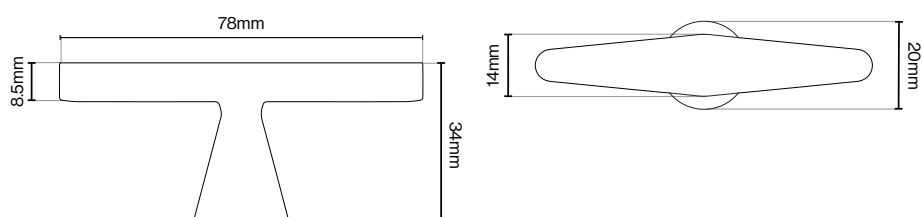

Colour swatches shown are approximate.

Conic Knob - 34mm

Conic T-Bar Knob - 78mm

Conic Handle Collection

Suitable for Kitchen, Bedroom and Bathroom Cabinetry

Code / HAN-235

Code / HAN-239

Code / HAN-243