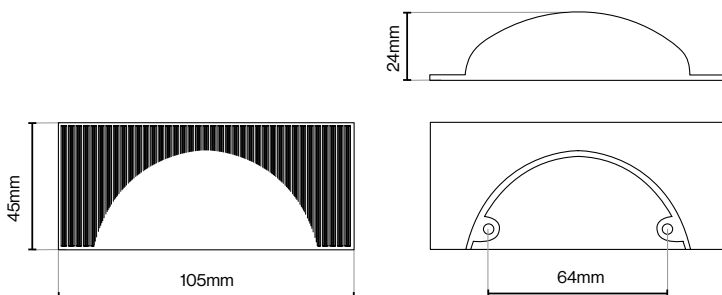

Matt Black

Please Note
Colour swatches shown are approximate.

Barrington Knob - 32mm

Barrington Knob Backplate - 100mm

Barrington Cup - 64mm

Barrington Handle Collection

Suitable for Kitchen, Bedroom and Bathroom Cabinetry