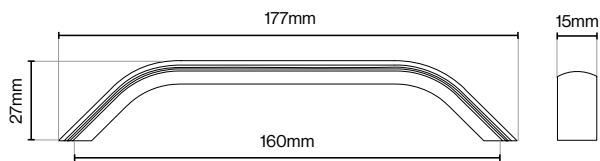

Brushed Gold

Matt Black

Please Note

Colour swatches shown are approximate.

Riex Touch XH24 Pull Handle Collection - **160mm**

Riex Touch XH24 Pull Handle Collection - **320mm**

Riex Touch XH02 Pull Handle Collection