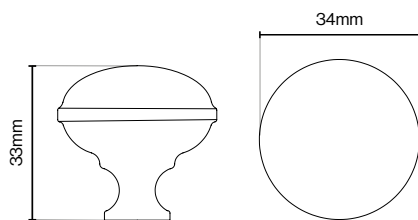

Brushed Satin Brass

Dark Brushed Brass

Matt Black

Please Note
Colour swatches shown are approximate.

Callcott Knob - 34mm

Callcott Square Plate - 38mm

Callcott Square Plate - 76mm

Conic Handle Collection