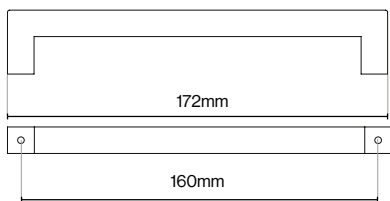

Code / HAN-158

Code / HAN-161

Code / HAN-167

Dark Brushed Brass

Matt Black

Please Note

Colour swatches shown are approximate.

Liberty D Handle - 160mm / 320mm