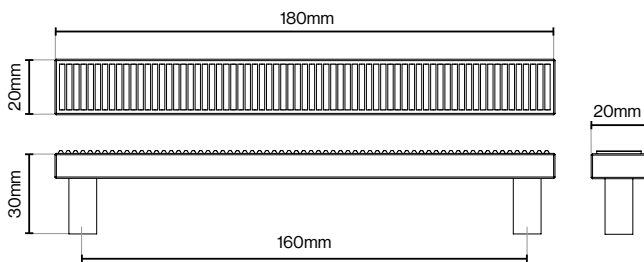

Code / HAN-167

Brushed Nickel

Brushed Satin Brass

Dark Brushed Brass

Matt Black

Please Note
Colour swatches shown are approximate.

Barrington Pull Handle - 160mm

Pull Handle Backplate- 160mm