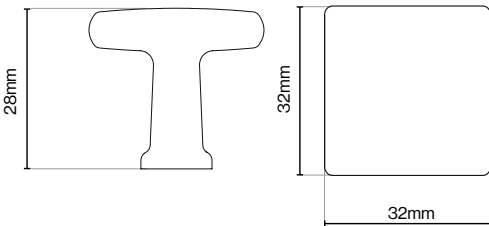

Code / HAN-174

Code / HAN-183

Brushed Satin Brass

Newport Knob - 32mm

Matt Black

Please Note
Colour swatches shown are approximate.

Newport Pull Handle - 160mm

Newport Pull Handle - 320mm