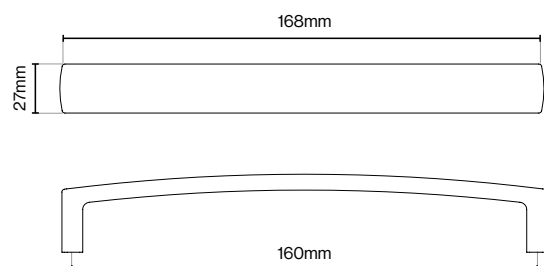

Brushed Satin Brass

Bronze

Matt Black

Please Note
Colour swatches shown are approximate.

Hampton Knob - 32mm

Hampton D Handle - 160mm

Hampton Handle Collection

Suitable for Kitchen, Bedroom and Bathroom Cabinetry