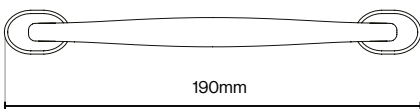

Matt Black

Greenwich Pull Handle - 160mm

Greenwich Pull Handle - 320mm

Please Note

Colour swatches shown are approximate.

*Please note Burnished Brass is a living finish, it may naturally change over time.