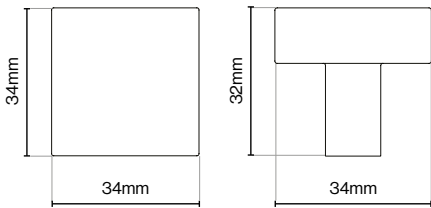

Dark Brushed Brass

Liberty T-Bar Knob - 72mm