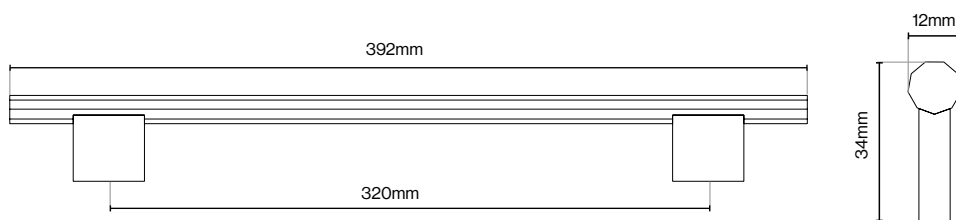

Dixton Bar Handle - 320mm