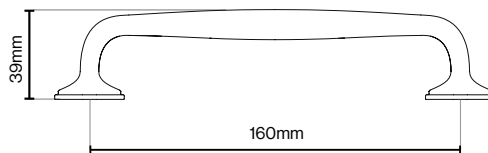

Matt Black

Greenwich Pull Handle - 160mm

Greenwich Pull Handle - 320mm

Please Note

Colour swatches shown are approximate.

*Please note Burnished Brass is a living finish, it may naturally change over time.