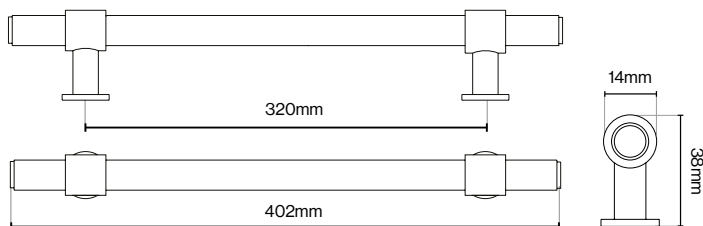

Matt Black

Please Note
Colour swatches shown are approximate.

Belgravia Pull Handle - 160mm

Belgravia Pull Handle - 320mm

Callcott Handle Collection

Callcott Handle Collection

Suitable for Kitchen, Bedroom and Bathroom Cabinetry