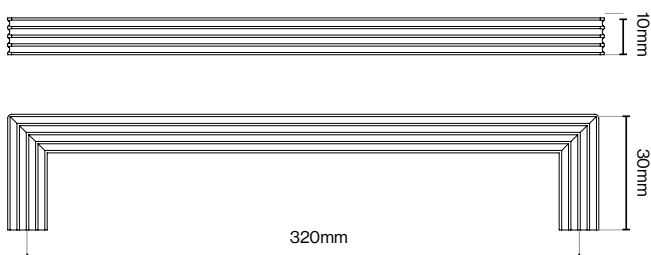

Battersea Pull Handle - 320mm