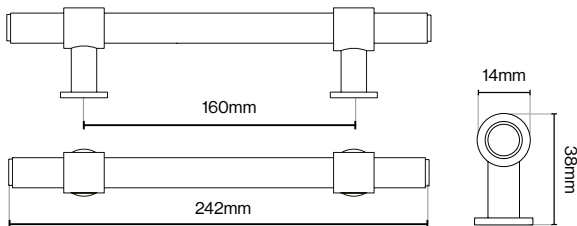

Matt Black

Please Note
Colour swatches shown are approximate.

Belgravia Pull Handle - 160mm

Belgravia Pull Handle - 320mm

Callcott Handle Collection

Callcott Handle Collection

Suitable for Kitchen, Bedroom and Bathroom Cabinetry