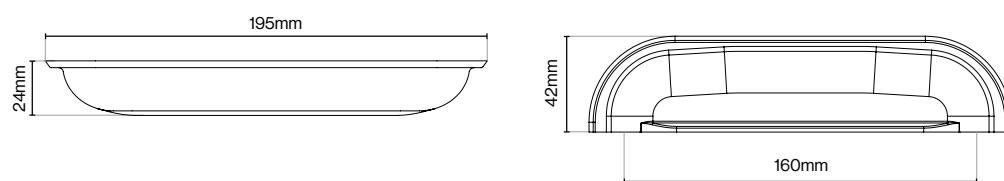

Please Note
Colour swatches shown are approximate.

Hampton Cup Handle - 96mm

Hampton Cup Handle - 160mm

Liberty Handle Collection

Liberty Handle Collection

Suitable for Kitchen, Bedroom and Bathroom Cabinetry