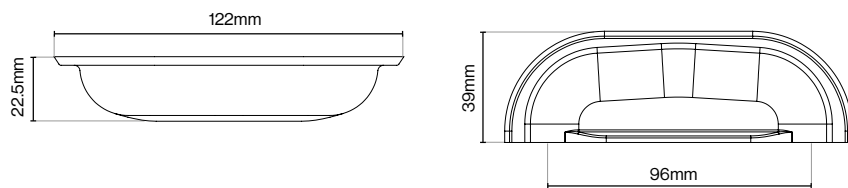

Please Note
Colour swatches shown are approximate.

Hampton Cup Handle - 96mm

Hampton Cup Handle - 160mm

Liberty Handle Collection

Liberty Handle Collection

Suitable for Kitchen, Bedroom and Bathroom Cabinetry