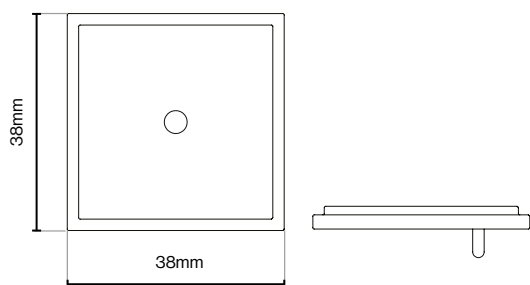

Brushed Satin Brass

Dark Brushed Brass

Matt Black

Please Note
Colour swatches shown are approximate.

Callcott Knob - 34mm

Callcott Square Plate - 38mm

Callcott Square Plate - 76mm

Conic Handle Collection