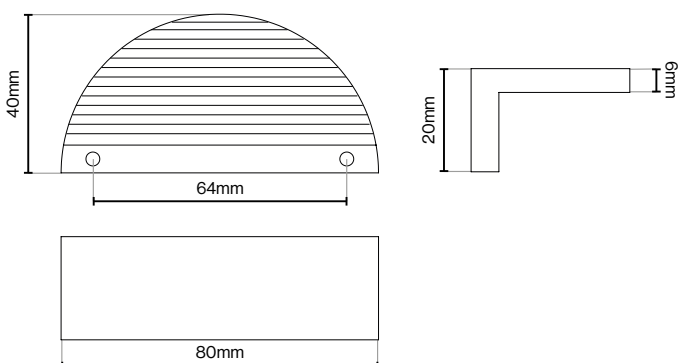

Barrington Eclipse Pull Handle - 64mm (Ribbed)