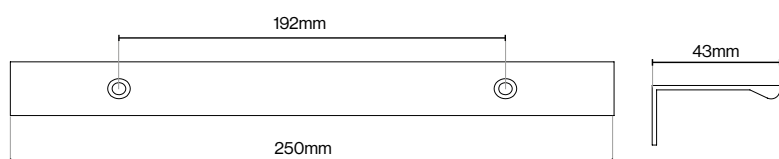

Lincoln Profile Handle - 192mm