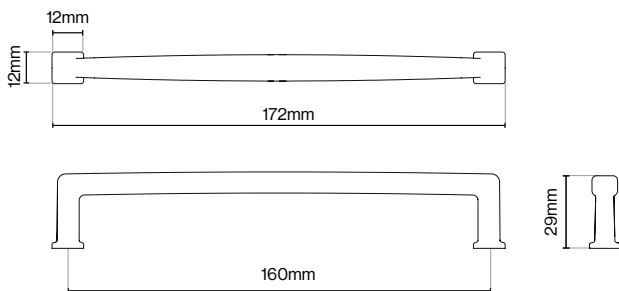

Code / HAN-174

Code / HAN-183

Brushed Satin Brass

Newport Knob - 32mm

Matt Black

Please Note
Colour swatches shown are approximate.

Newport Pull Handle - 160mm

Newport Pull Handle - 320mm