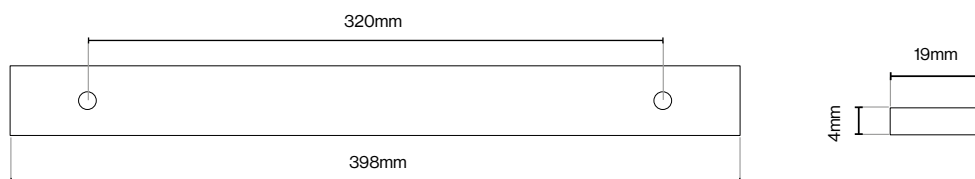

Dixton Bar Handle Backplate - 320mm