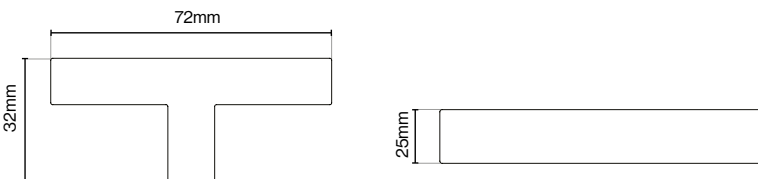

Code / HAN-162

Code / HAN-168

Brushed Satin Brass

Liberty Knob - 34mm

Dark Brushed Brass

Liberty T-Bar Knob - 72mm

Matt Black

Please Note
Colour swatches shown are approximate.