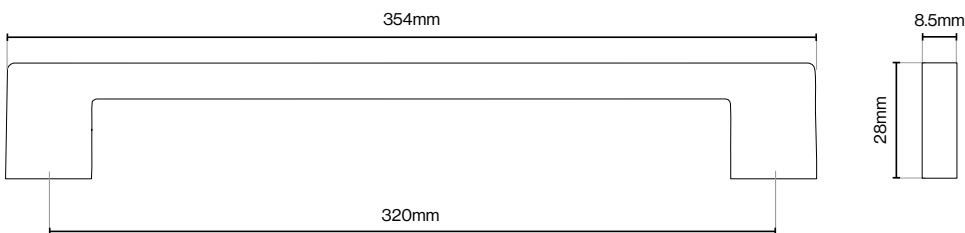

Polished Chrome

Brushed Nickel

Matt Black

Please Note

Colour swatches shown are approximate.

Riex Touch XH02 Pull Handle Collection - 160mm

Riex Touch XH02 Pull Handle Collection - 320mm

Riex Touch XH11 Pull Handle Collection