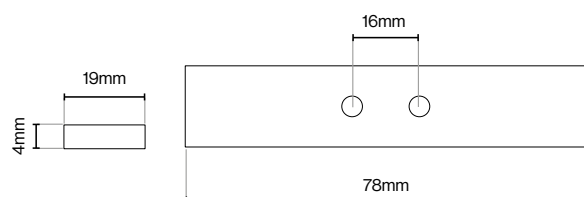

Code / HAN-345

Code / HAN-348

Brushed Satin Brass

Dark Brushed Brass

Matt Black

Please Note
Colour swatches shown are approximate.

Dixton T-Bar Knob - 72mm

Dixton T-Bar Knob Backplate - 78mm