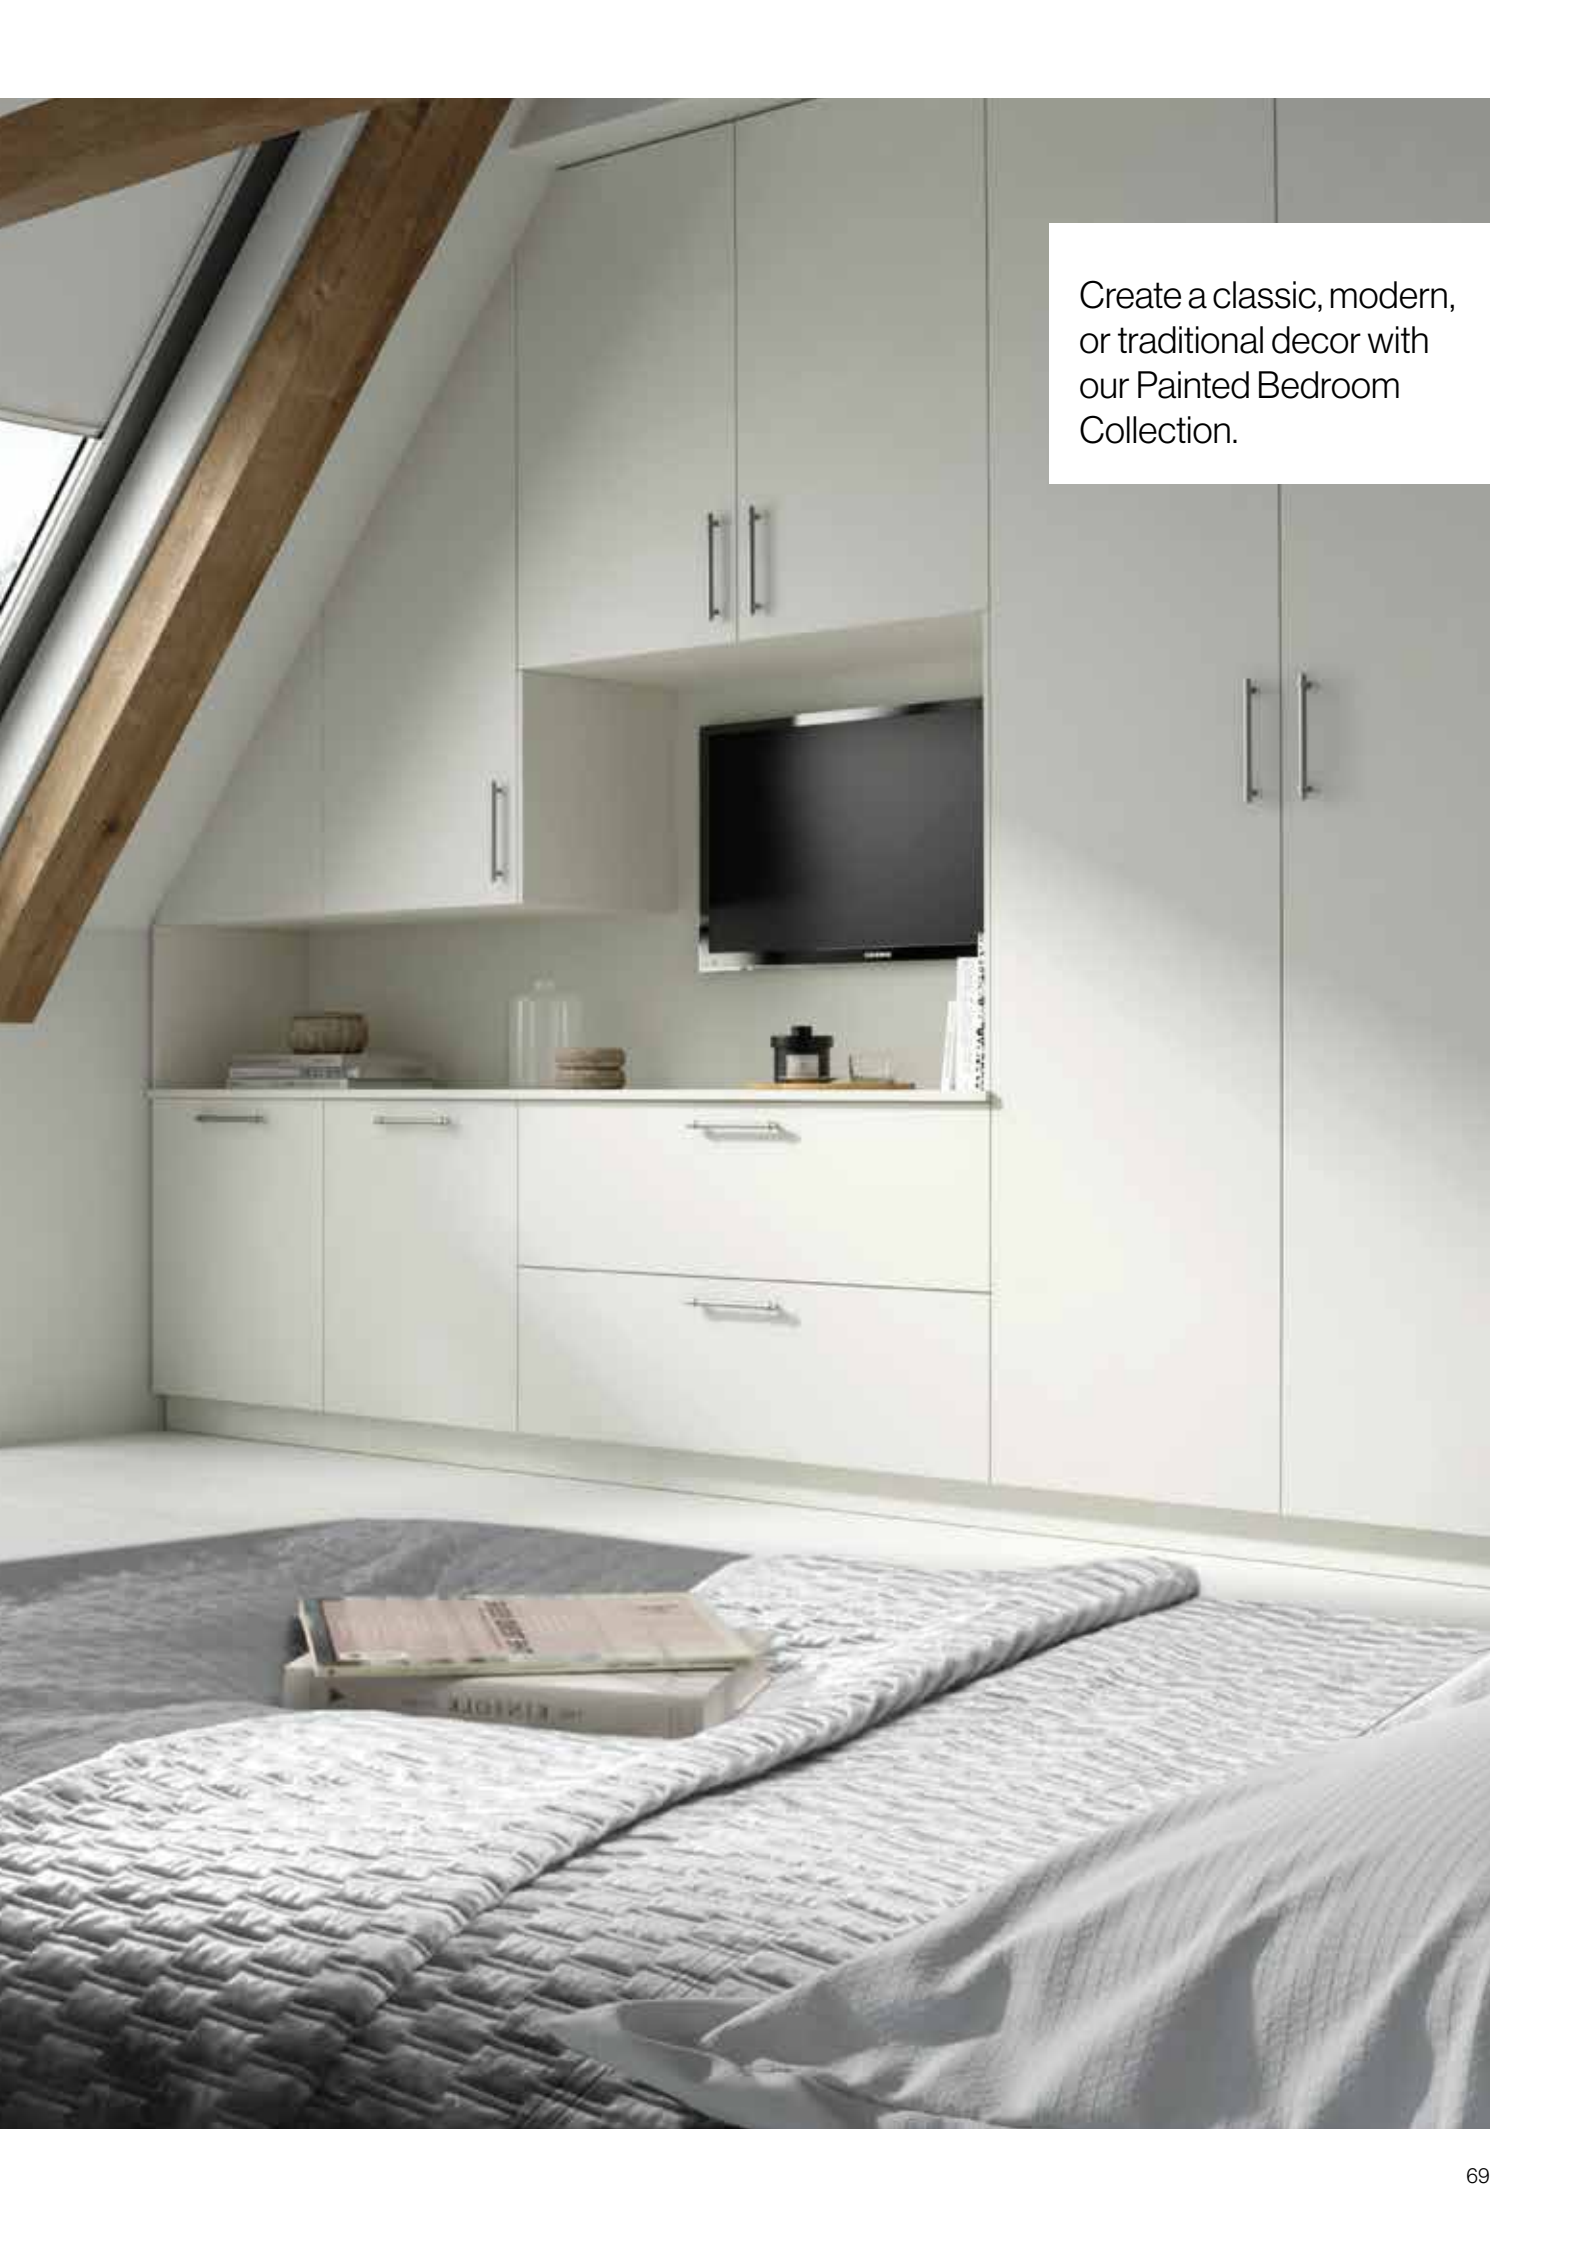

Create a classic, modern, or traditional decor with our Painted Bedroom Collection.