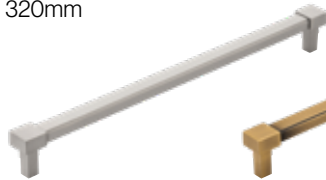

–

Bailgate T-Bar | Brushed Nickel | Dark Brushed Brass | Matt Black

Code / HAN-184

Code / HAN-187

Code / HAN-190

Bailgate Pull Handle
160mm

Code / HAN-185

Code / HAN-188

Code / HAN-191

Bailgate Pull Handle
320mm

Code / HAN-186

Code / HAN-189

Code / HAN-192

Battersea T-Bar | Chrome Plated | Dull Nickel | Brushed Satin Brass | Dark Brushed Brass | | Matt Black
60mm

Code / HAN-196