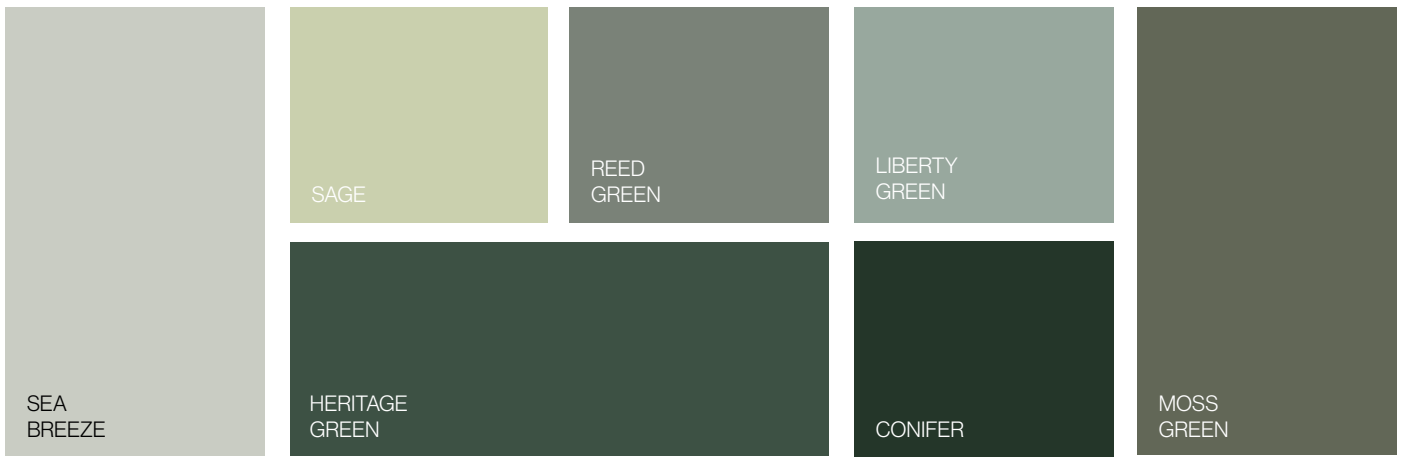

CALMANDSERENE