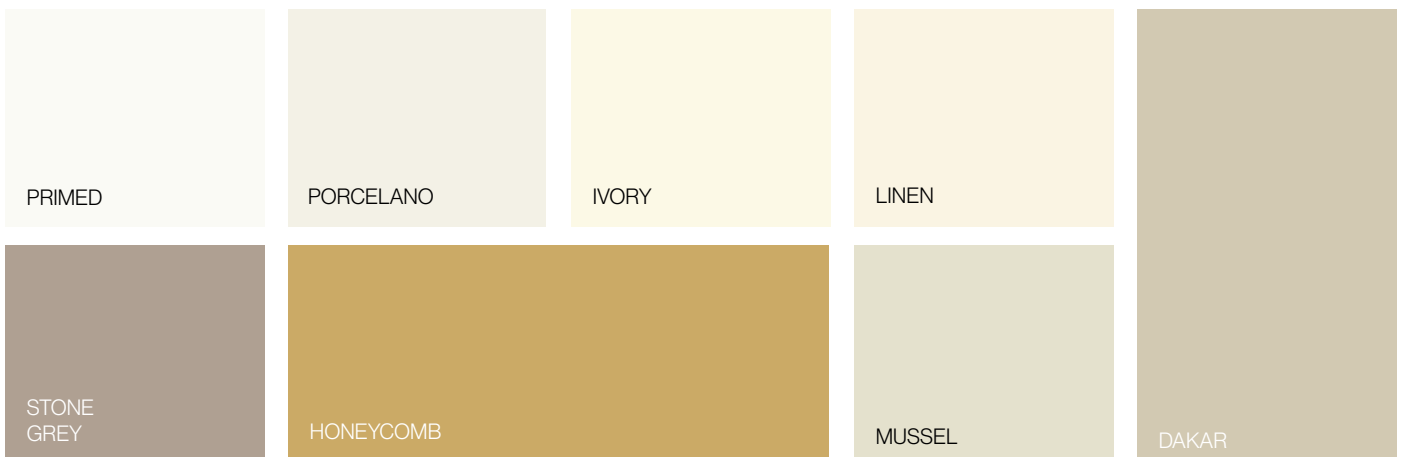

SWEET AND ROMANTIC

Please Note

Colour swatches shown are approximate.
Please use colour swatch books for a true colour match.

CALMANDSERENE

BOLDANDDREAMY

Our Painted Collection features carefully chosen colours that are greatly sought after and will stand the test of time. You are guaranteed to find the ideal match for your kitchen, bedroom and bathroom interior within our large selection of 34 Matt colours. Our doors are designed to withstand any hardship that life may present. To guarantee that you receive a true depth of colour that lasts, they are made with premium, long-lasting paints.