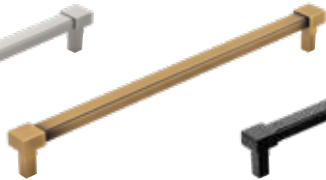

–

Bailgate T-Bar | Brushed Nickel | Dark Brushed Brass | Matt Black

Code / HAN-184

Code / HAN-187

Code / HAN-190

Bailgate Pull Handle
160mm

Code / HAN-185

Code / HAN-188

Code / HAN-191

Bailgate Pull Handle
320mm

Code / HAN-186

Code / HAN-189

Code / HAN-192

Battersea T-Bar | Chrome Plated | Dull Nickel | Brushed Satin Brass | Dark Brushed Brass | | Matt Black
60mm

Code / HAN-196