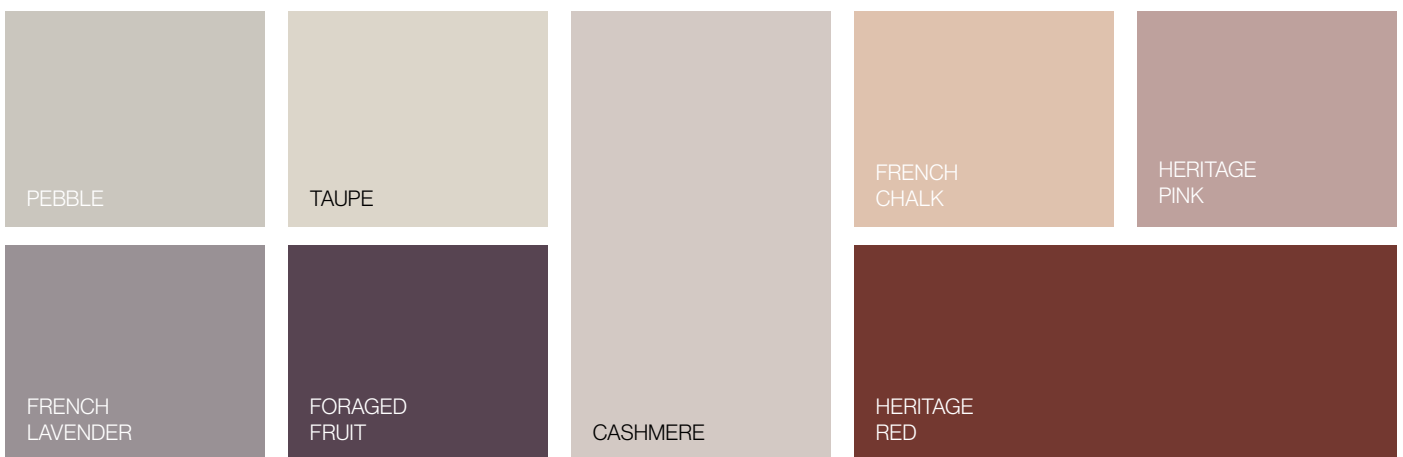

SWEET AND ROMANTIC

Please Note

Colour swatches shown are approximate.
Please use colour swatch books for a true colour match.

CALMANDSERENE

BOLDANDDREAMY

Our Painted Collection features carefully chosen colours that are greatly sought after and will stand the test of time. You are guaranteed to find the ideal match for your kitchen, bedroom and bathroom interior within our large selection of 34 Matt colours. Our doors are designed to withstand any hardship that life may present. To guarantee that you receive a true depth of colour that lasts, they are made with premium, long-lasting paints.