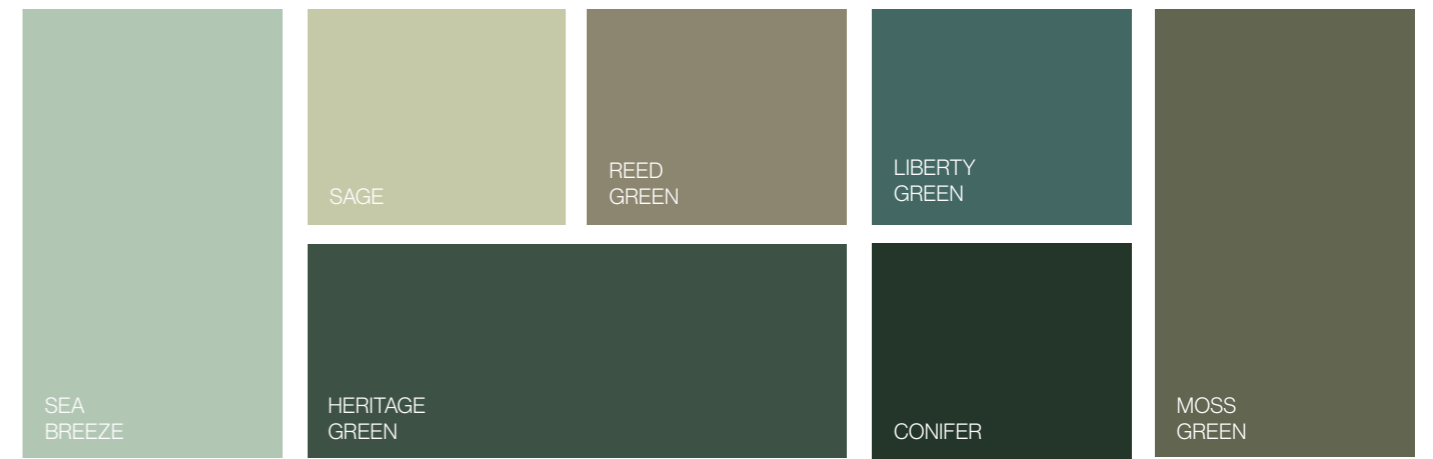

From light to dark, bright to pale, there's a shade to suit everyone's individual taste.

Within our Painted Collection we offer **6 Painted Smooth** and **9 Painted Solid Timber** door styles to choose from.

## CONTENTS

06 **Painted Colours**

08 **Painted Smooth** / Kitchens

26 **Painted Solid Timber** / Kitchens

62 **Painted** / Bedrooms

86 **Handles** / Accessories

CLASSIC AND SOPHISTICATED

CALM AND SERENE

**Please Note**

Colour swatches shown are approximate.  
Please use colour swatch books for a true colour match.