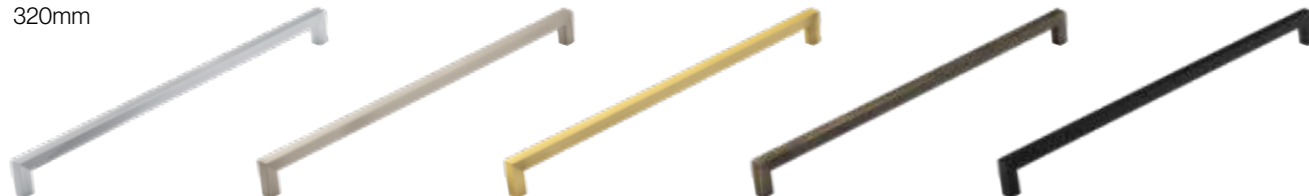

Belgravia Knob | Polished Nickel | Brushed Nickel | Satin Brass Lacquered | Dark Brushed Brass | Matt Black
35mm

Battersea Pull Handle
320mm

Code / HAN-198   Code / HAN-204   Code / HAN-195   Code / HAN-201   Code / HAN-207