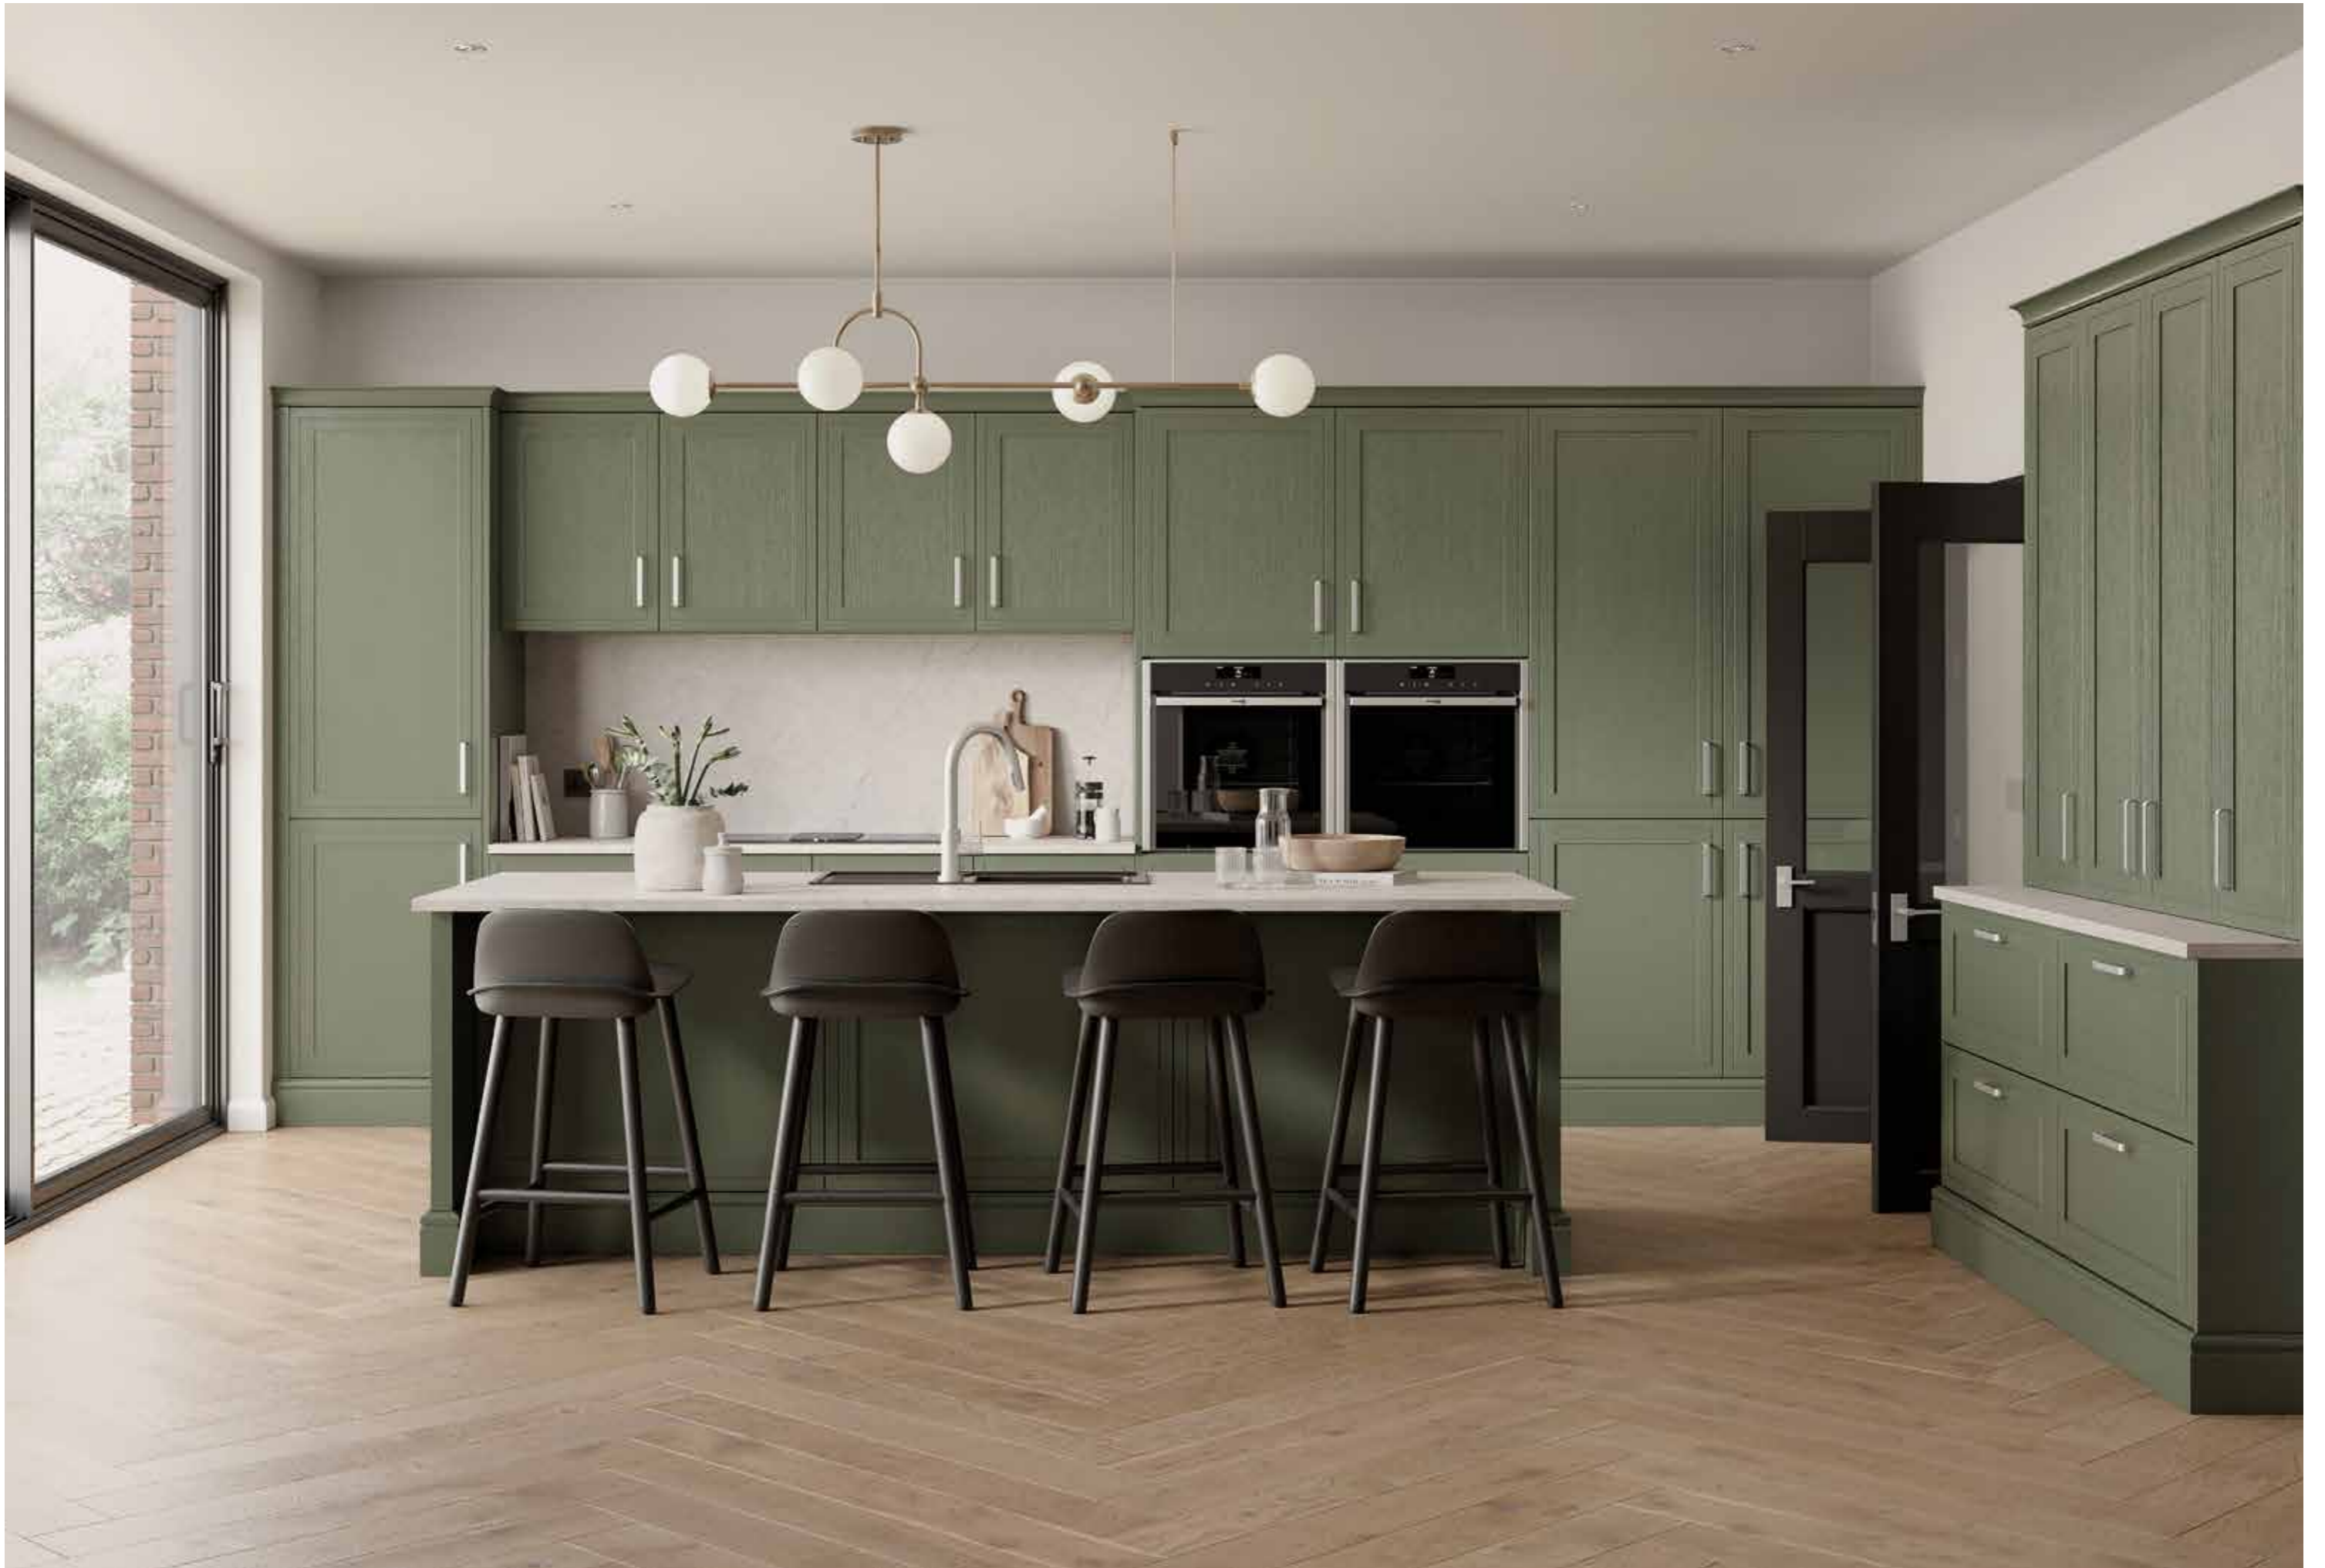

**Albany**  
Solid Timber Painted  
(105mm stiles)

**Hyde**  
Grained Effect  
(18mm thick)

Beautifully constructed,  
classic designs, all  
made from solid wood.

36 Rainey Kitchen Door / Featured in White and Liberty Green