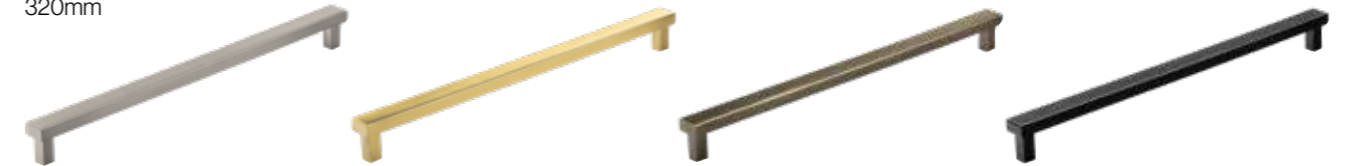

Barrington Pull Handle
320mm

Code / HAN-378   Code / HAN-372   Code / HAN-375   Code / HAN-381