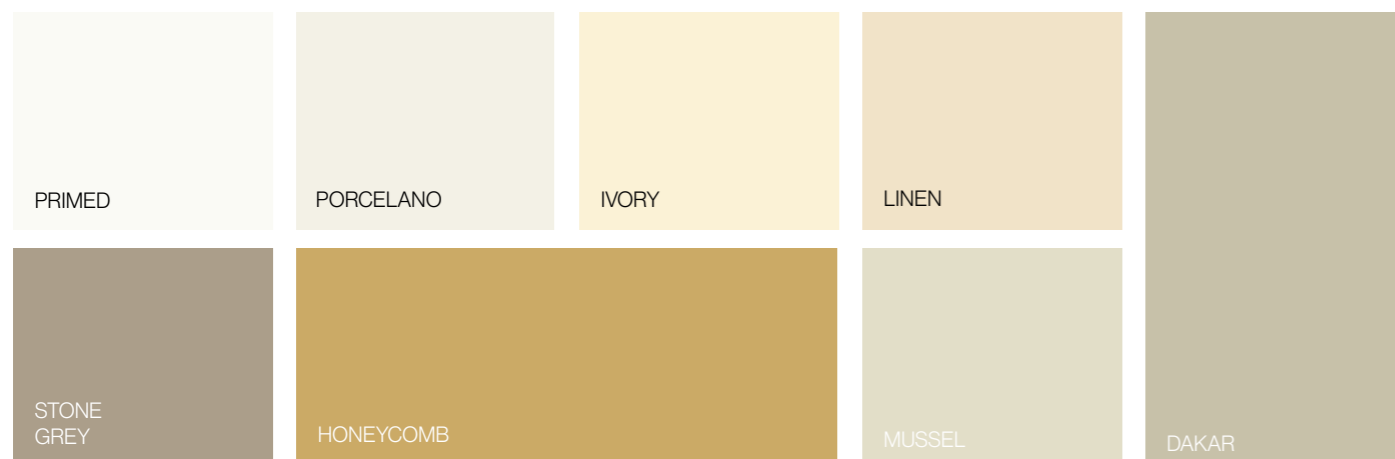

SOFT AND NURTURING