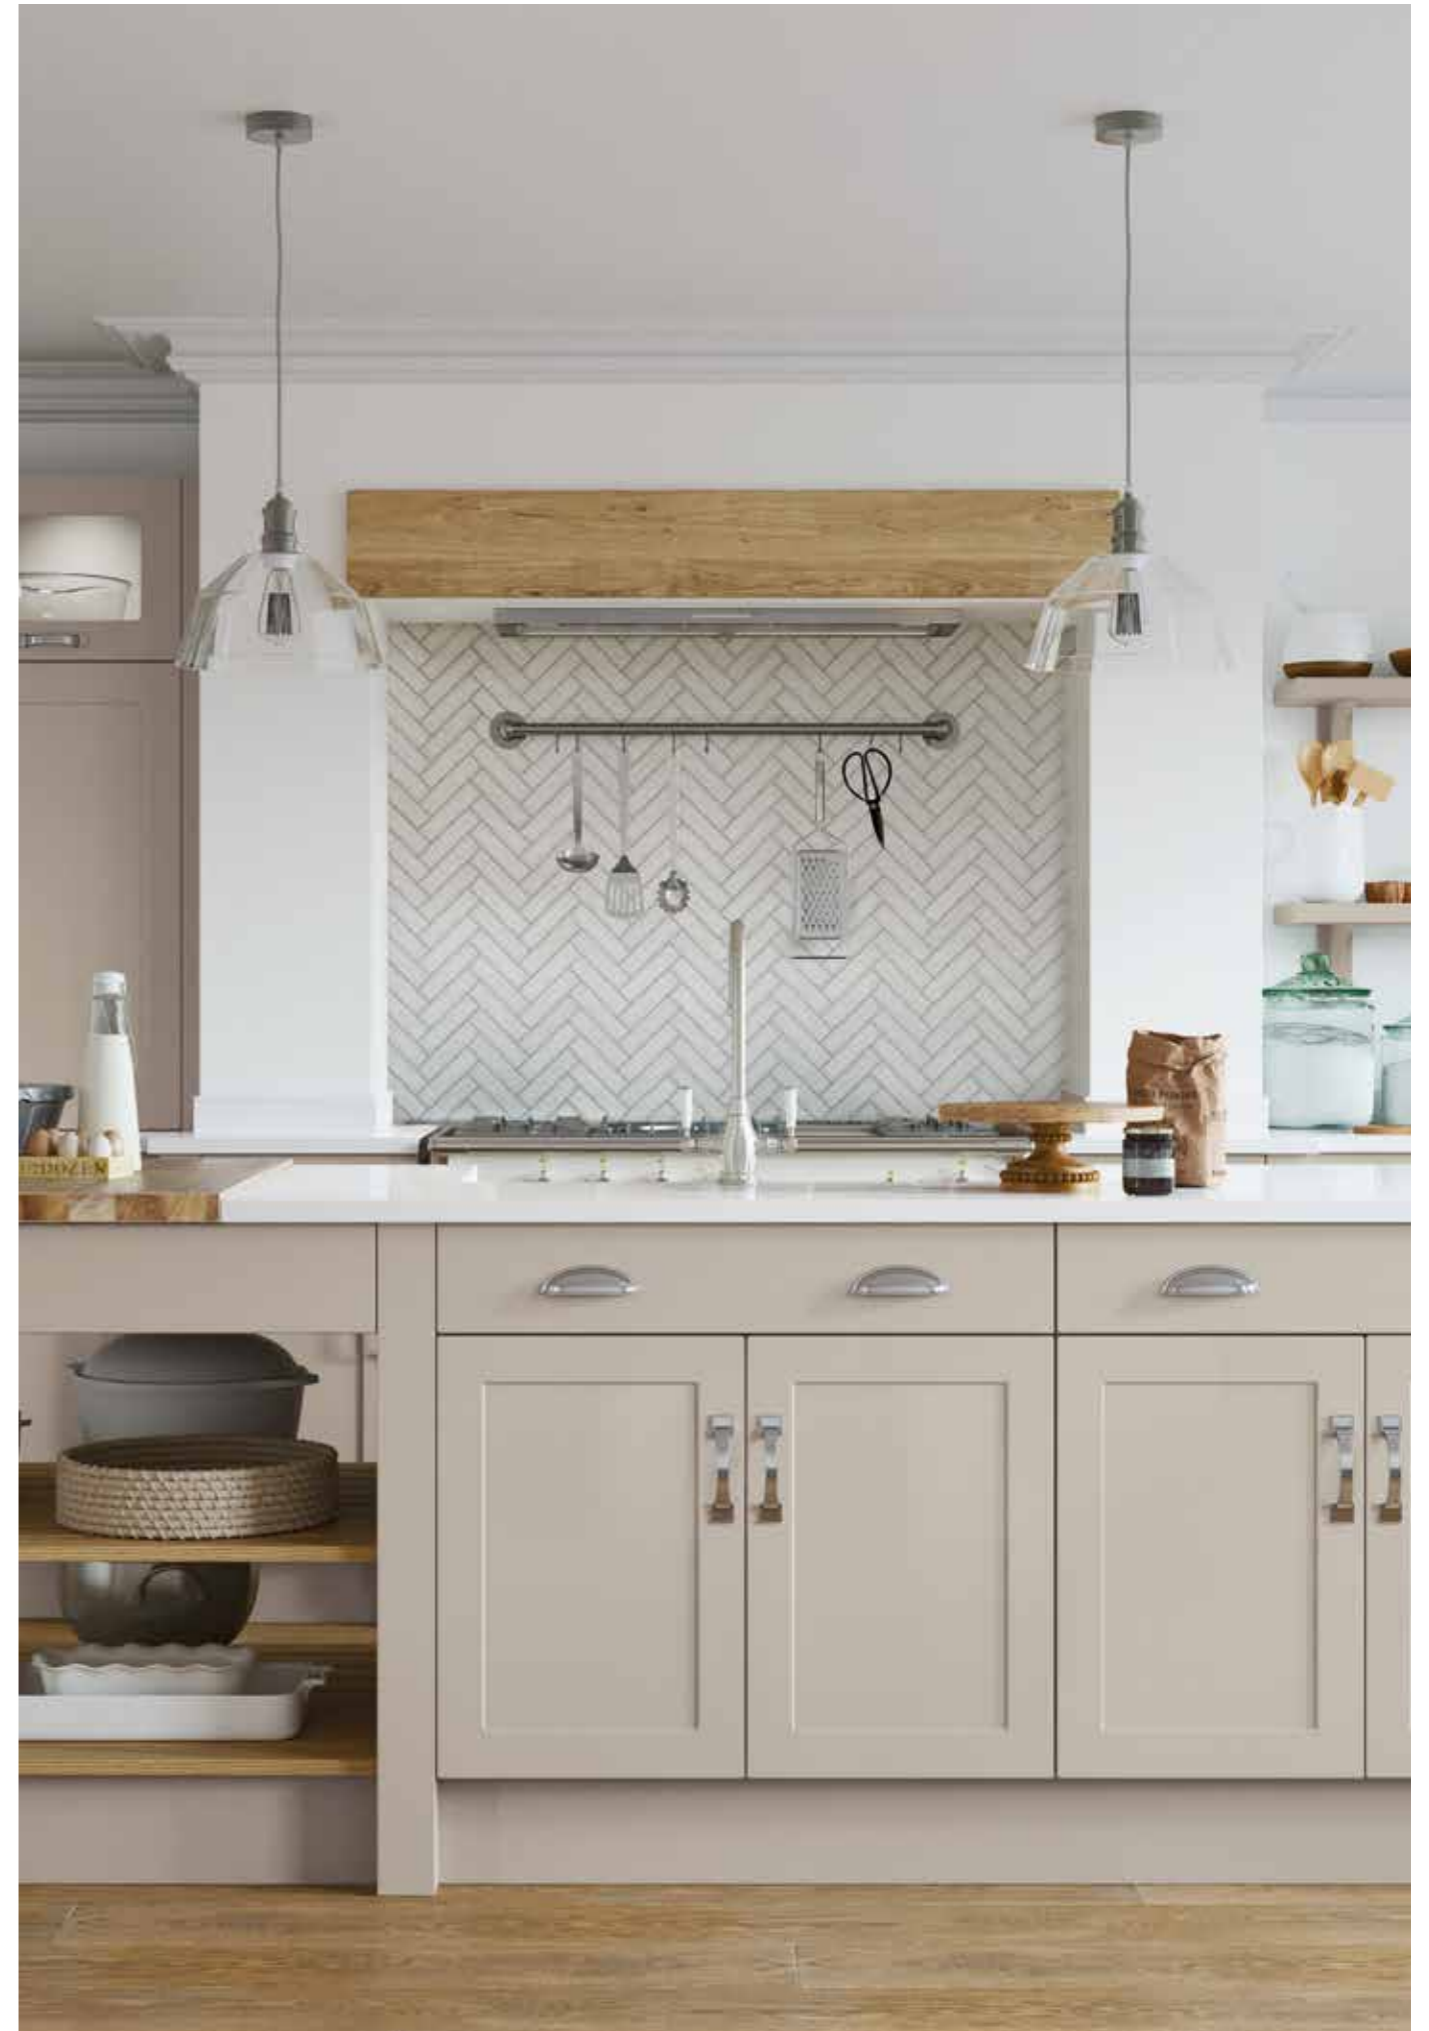

**Wellington**  
Smooth Mock In-Frame  
(90mm stiles and rails)

Premium matt paint is used to paint our Smooth Kitchen Doors, giving them a striking and durable appearance.

24 Gladstone Kitchen Door / Featured in Taupe and Moss Green