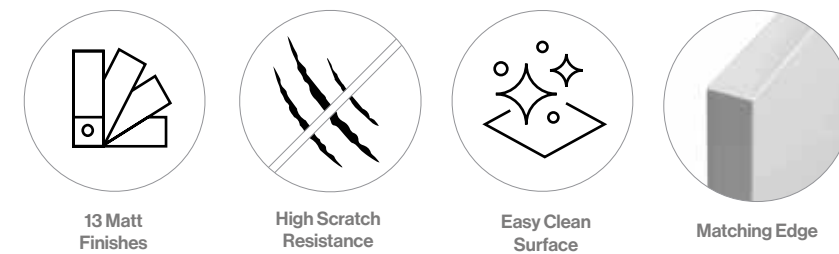

Vaasa MFC Matt Uni-Colour Key Features