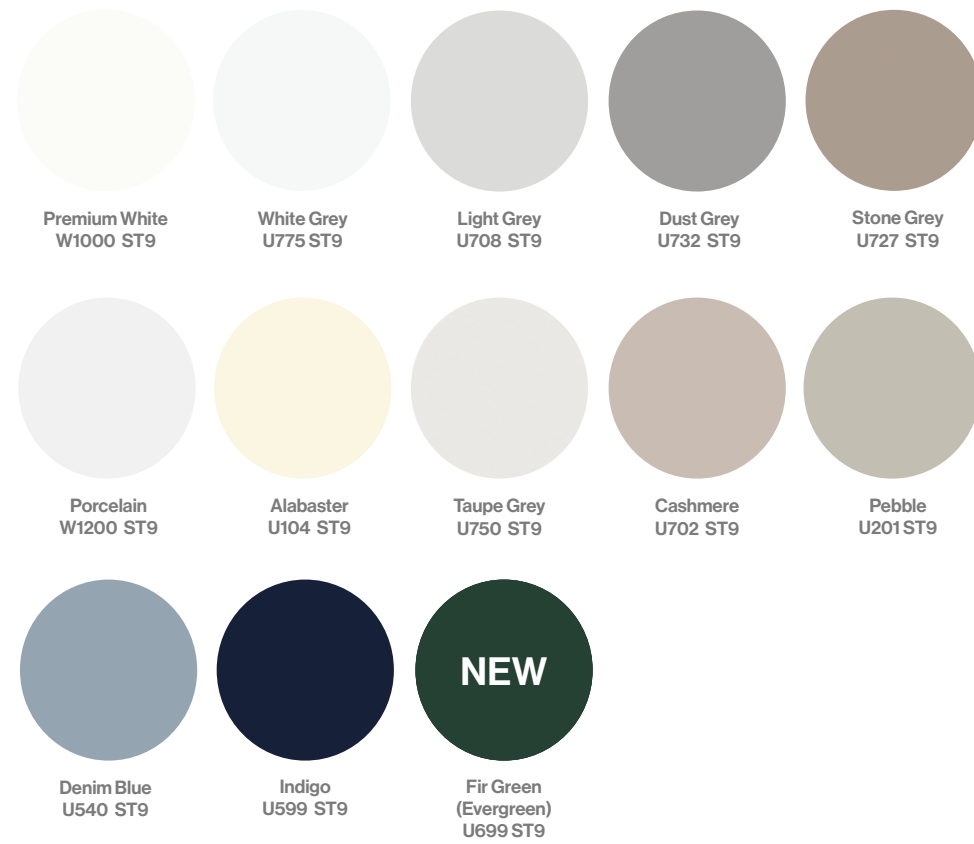

Vaasa MFC Matt Uni-Colour Finishes