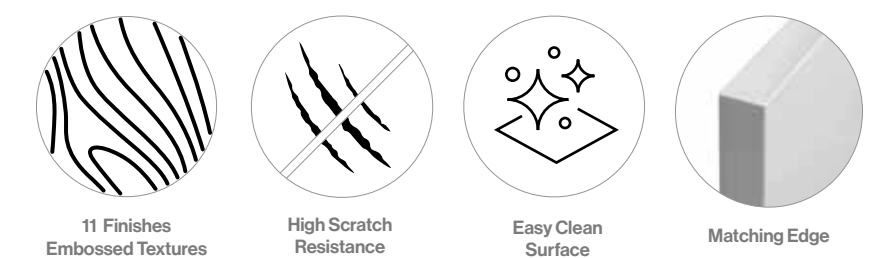

Vaasa MFC Material Effects Key Features