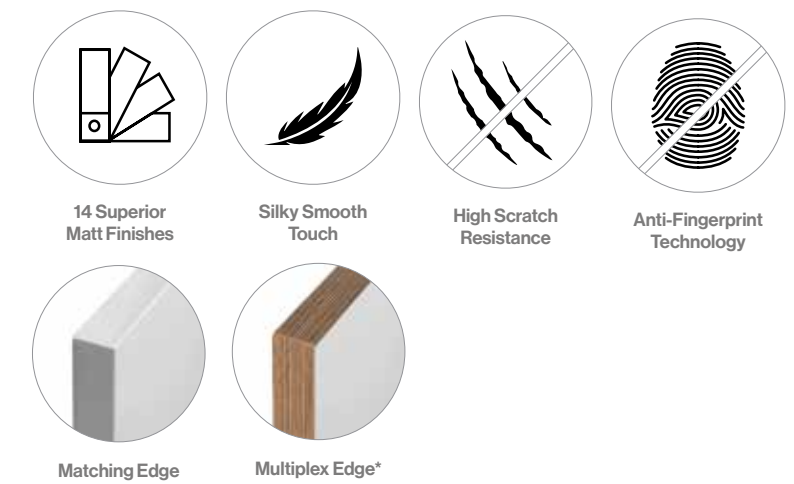

Tribeca Key Features