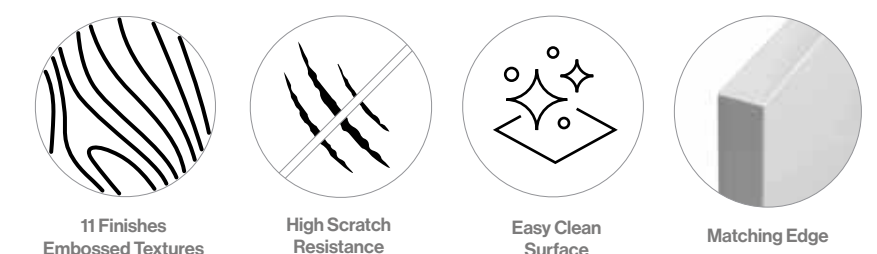

Vaasa MFC Material Effects Key Features