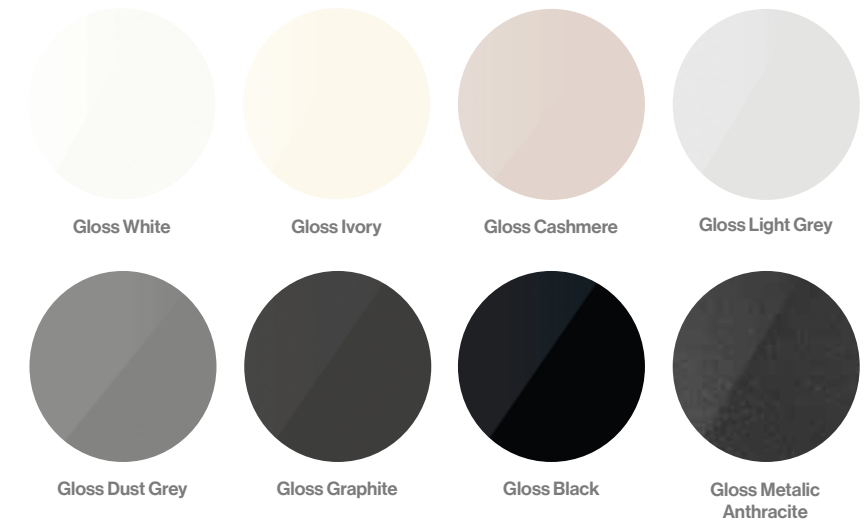

### Phoenix Key Features

Phoenix Kitchen / Featured in Gloss White

Phoenix Kitchen / Featured in Gloss Light Grey

Phoenix Kitchen / Featured in Gloss Dust Grey

# Phoenix

Edged Bedrooms

Phoenix Bedroom / Featured in Gloss Light Grey

Phoenix Bedroom / Featured in Gloss Dust Grey

### Phoenix High Gloss Finishes

### Phoenix Key Features

Phoenix Bedroom / Featured in Gloss White

Phoenix Bedroom / Featured in Gloss Black and Gloss White

Tribeca Kitchen / Featured in Superior Matt Heritage Green

**Tribeca**  
Edged Kitchens