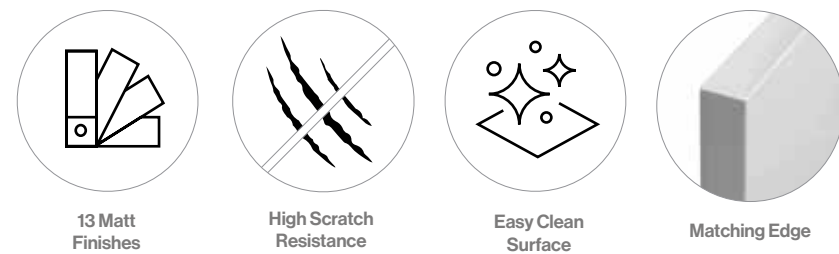

Vaasa MFC Matt Uni-Colour Key Features