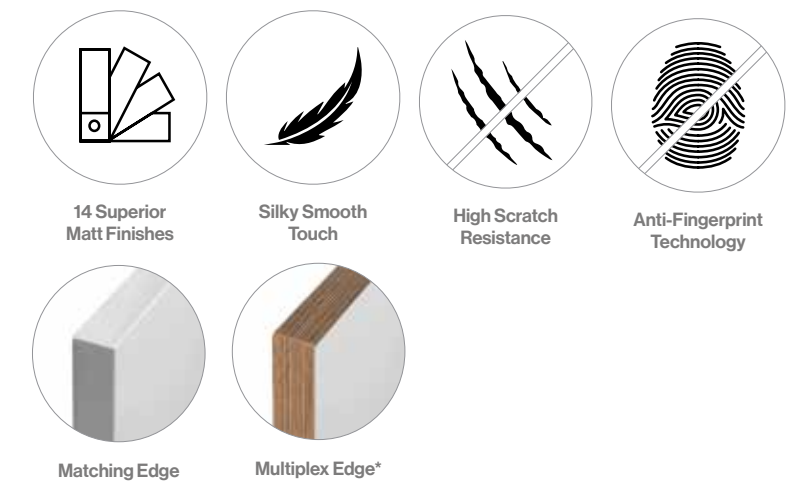

Tribeca Key Features