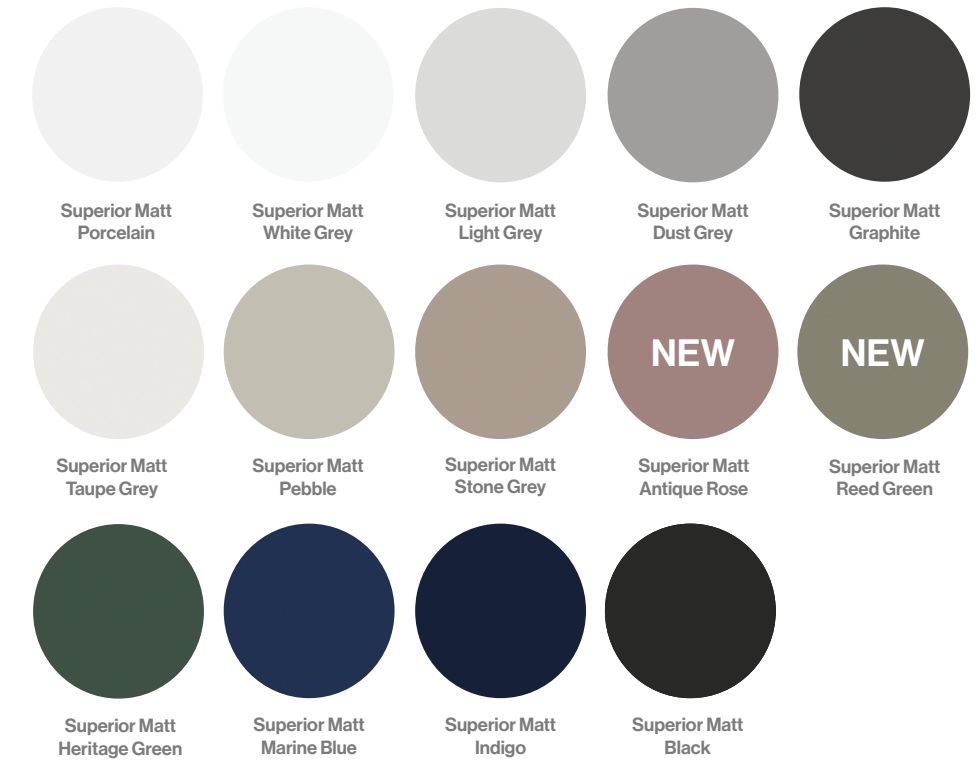

### Tribeca Superior Matt Finishes

# Tribeca

| Edged Bedrooms

Tribeca Bedroom / Featured in Superior Matt Pebble

Tribeca Bedroom / Featured in Superior Matt Light Grey