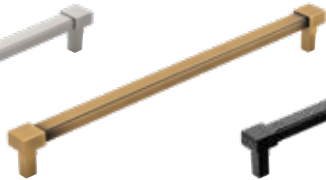

Code / HAN-184

Code / HAN-187

Code / HAN-190

Bailgate Pull Handle
160mm

Code / HAN-185

Code / HAN-188

Code / HAN-191

Bailgate Pull Handle
320mm

Code / HAN-186

Code / HAN-189

Code / HAN-192

Battersea T-Bar | Chrome Plated | Dull Nickel | Brushed Satin Brass | Dark Brushed Brass | | Matt Black
60mm

Code / HAN-196

Code / HAN-202

Code / HAN-193

Code / HAN-199