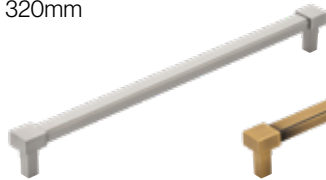

Code / HAN-184

Code / HAN-187

Code / HAN-190

Bailgate Pull Handle
160mm

Code / HAN-185

Code / HAN-188

Code / HAN-191

Bailgate Pull Handle
320mm