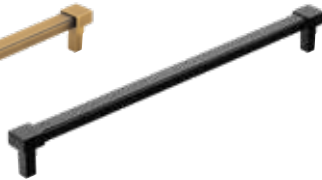

Code / HAN-184

Code / HAN-187

Code / HAN-190

Bailgate Pull Handle
160mm

Code / HAN-185

Code / HAN-188

Code / HAN-191

Bailgate Pull Handle
320mm

Code / HAN-186

Code / HAN-189

Code / HAN-192

Battersea T-Bar | Chrome Plated | Dull Nickel | Brushed Satin Brass | Dark Brushed Brass | | Matt Black
60mm

Code / HAN-196

Code / HAN-202

Code / HAN-193

Code / HAN-199