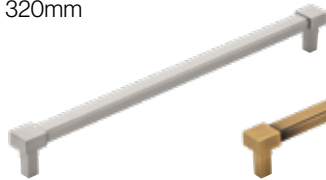

Code / HAN-185

Code / HAN-188

Code / HAN-191

**Bailgate Pull Handle**  
320mm

Code / HAN-186

Code / HAN-189

Code / HAN-192

**Battersea T-Bar** | Chrome Plated | Dull Nickel | Brushed Satin Brass | Dark Brushed Brass | | Matt Black  
60mm