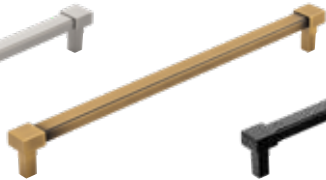

Code / HAN-185

Code / HAN-188

Code / HAN-191

**Bailgate Pull Handle**  
320mm

Code / HAN-186

Code / HAN-189

Code / HAN-192

**Battersea T-Bar** | Chrome Plated | Dull Nickel | Brushed Satin Brass | Dark Brushed Brass | | Matt Black  
60mm

Code / HAN-196

Code / HAN-202

Code / HAN-193

Code / HAN-199

Code / HAN-205

**Battersea Pull Handle**  
160mm

Code / HAN-197

Code / HAN-203