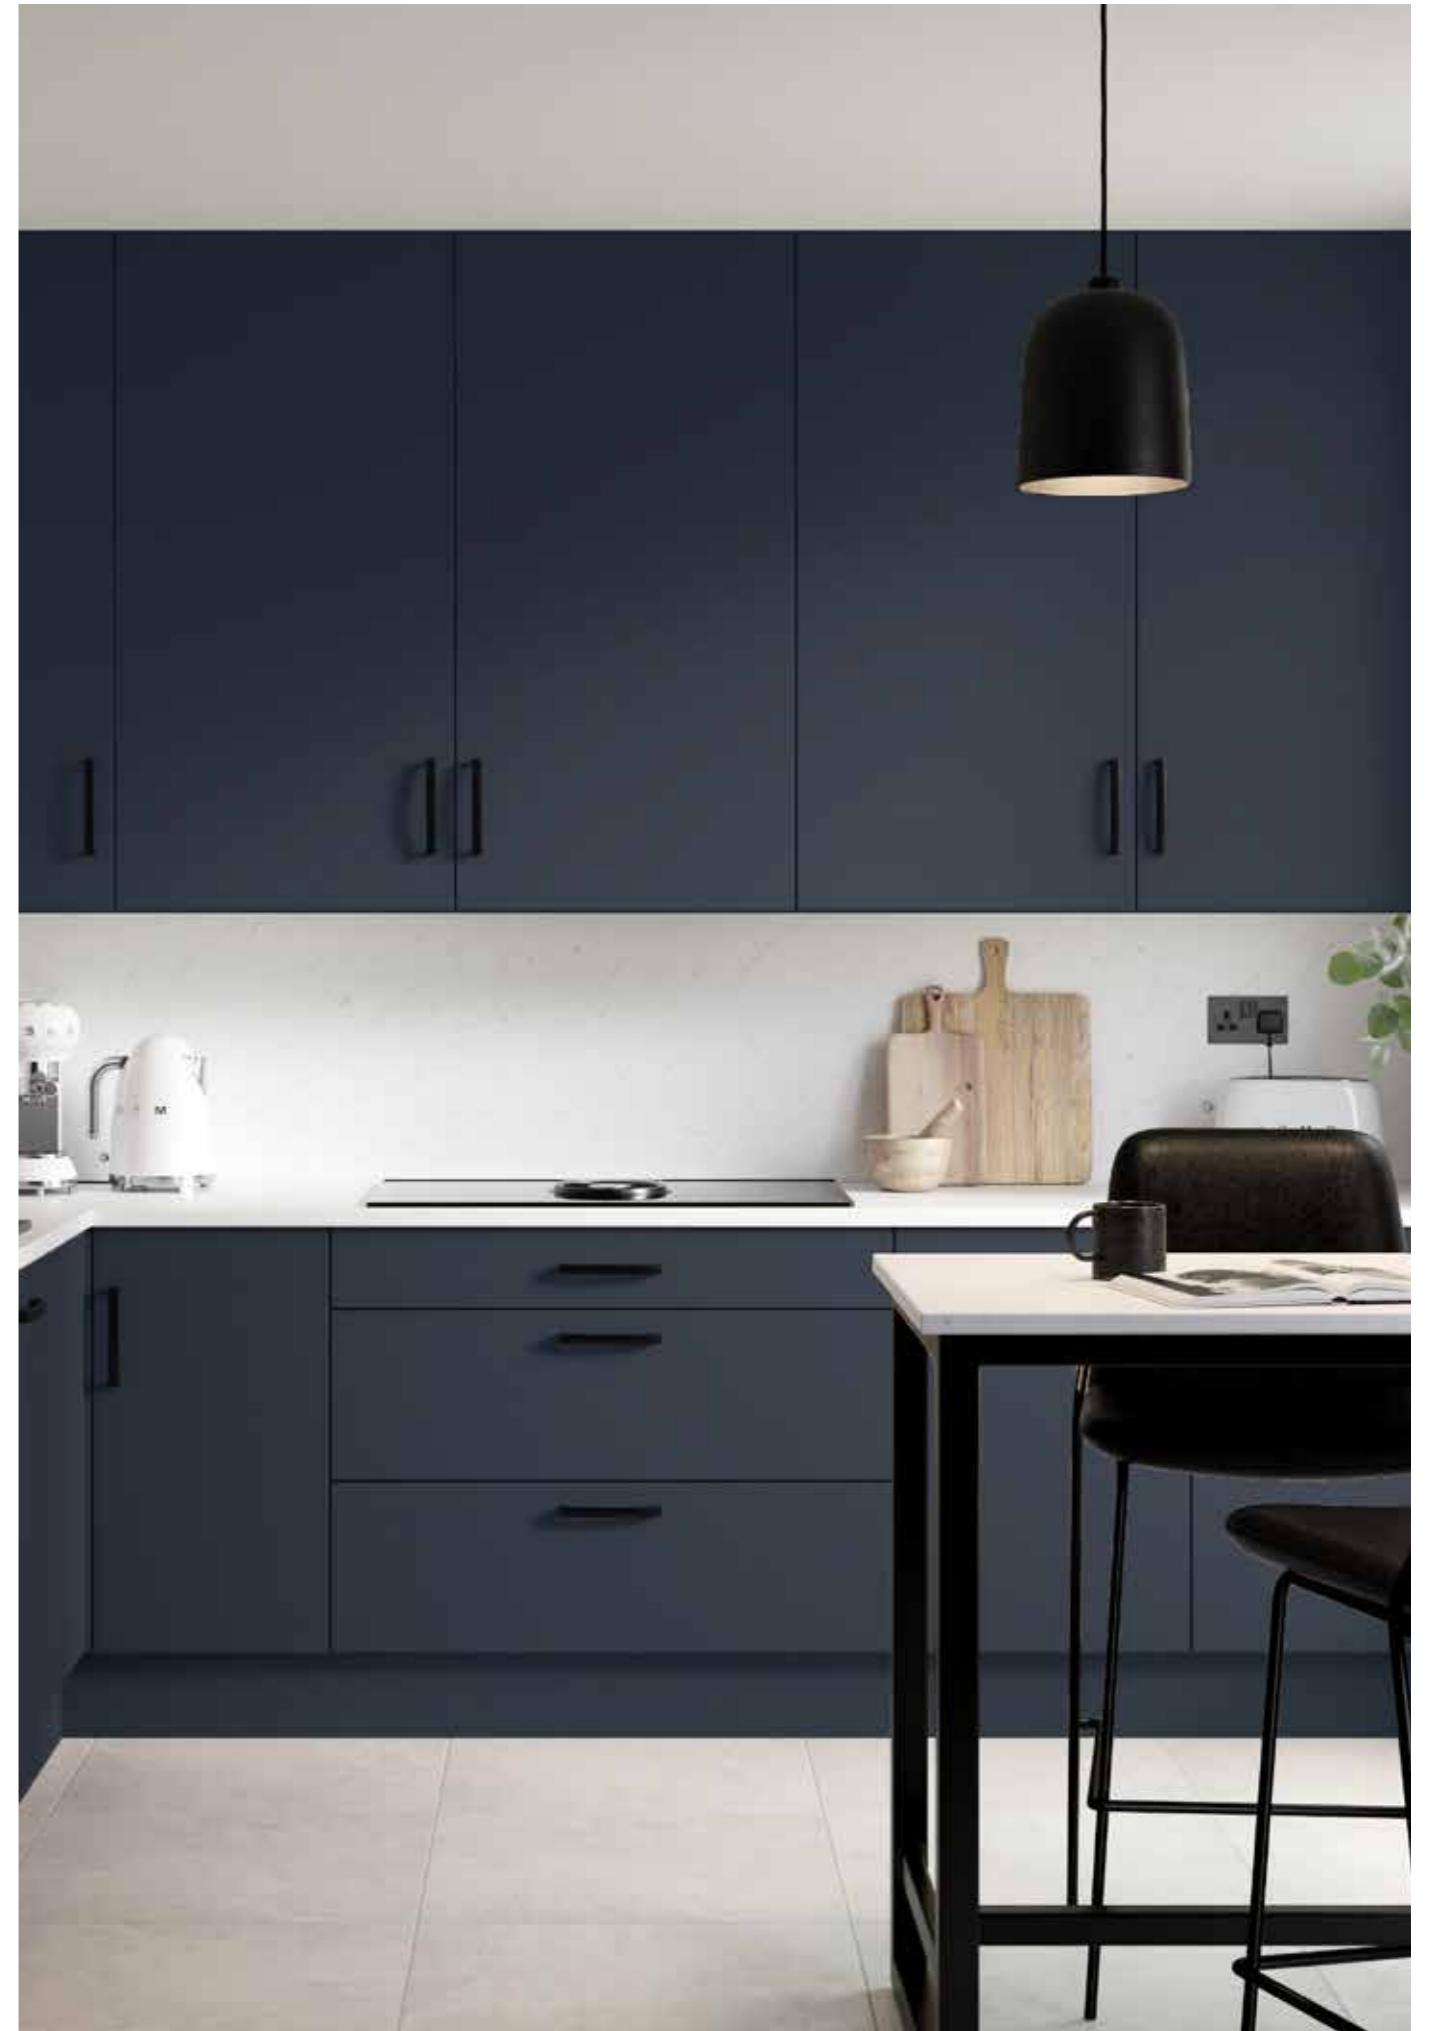

Tribeca Kitchen Door /
Featured in Superior Matt
White Grey

TRIBECA BEROOMS

Tribeca is ideal for creating the space of your dreams.

With it's versatility and a wide range of on-trend Superior Matt finishes choosing between light or dark tones, you can easily bring your design vision to life.