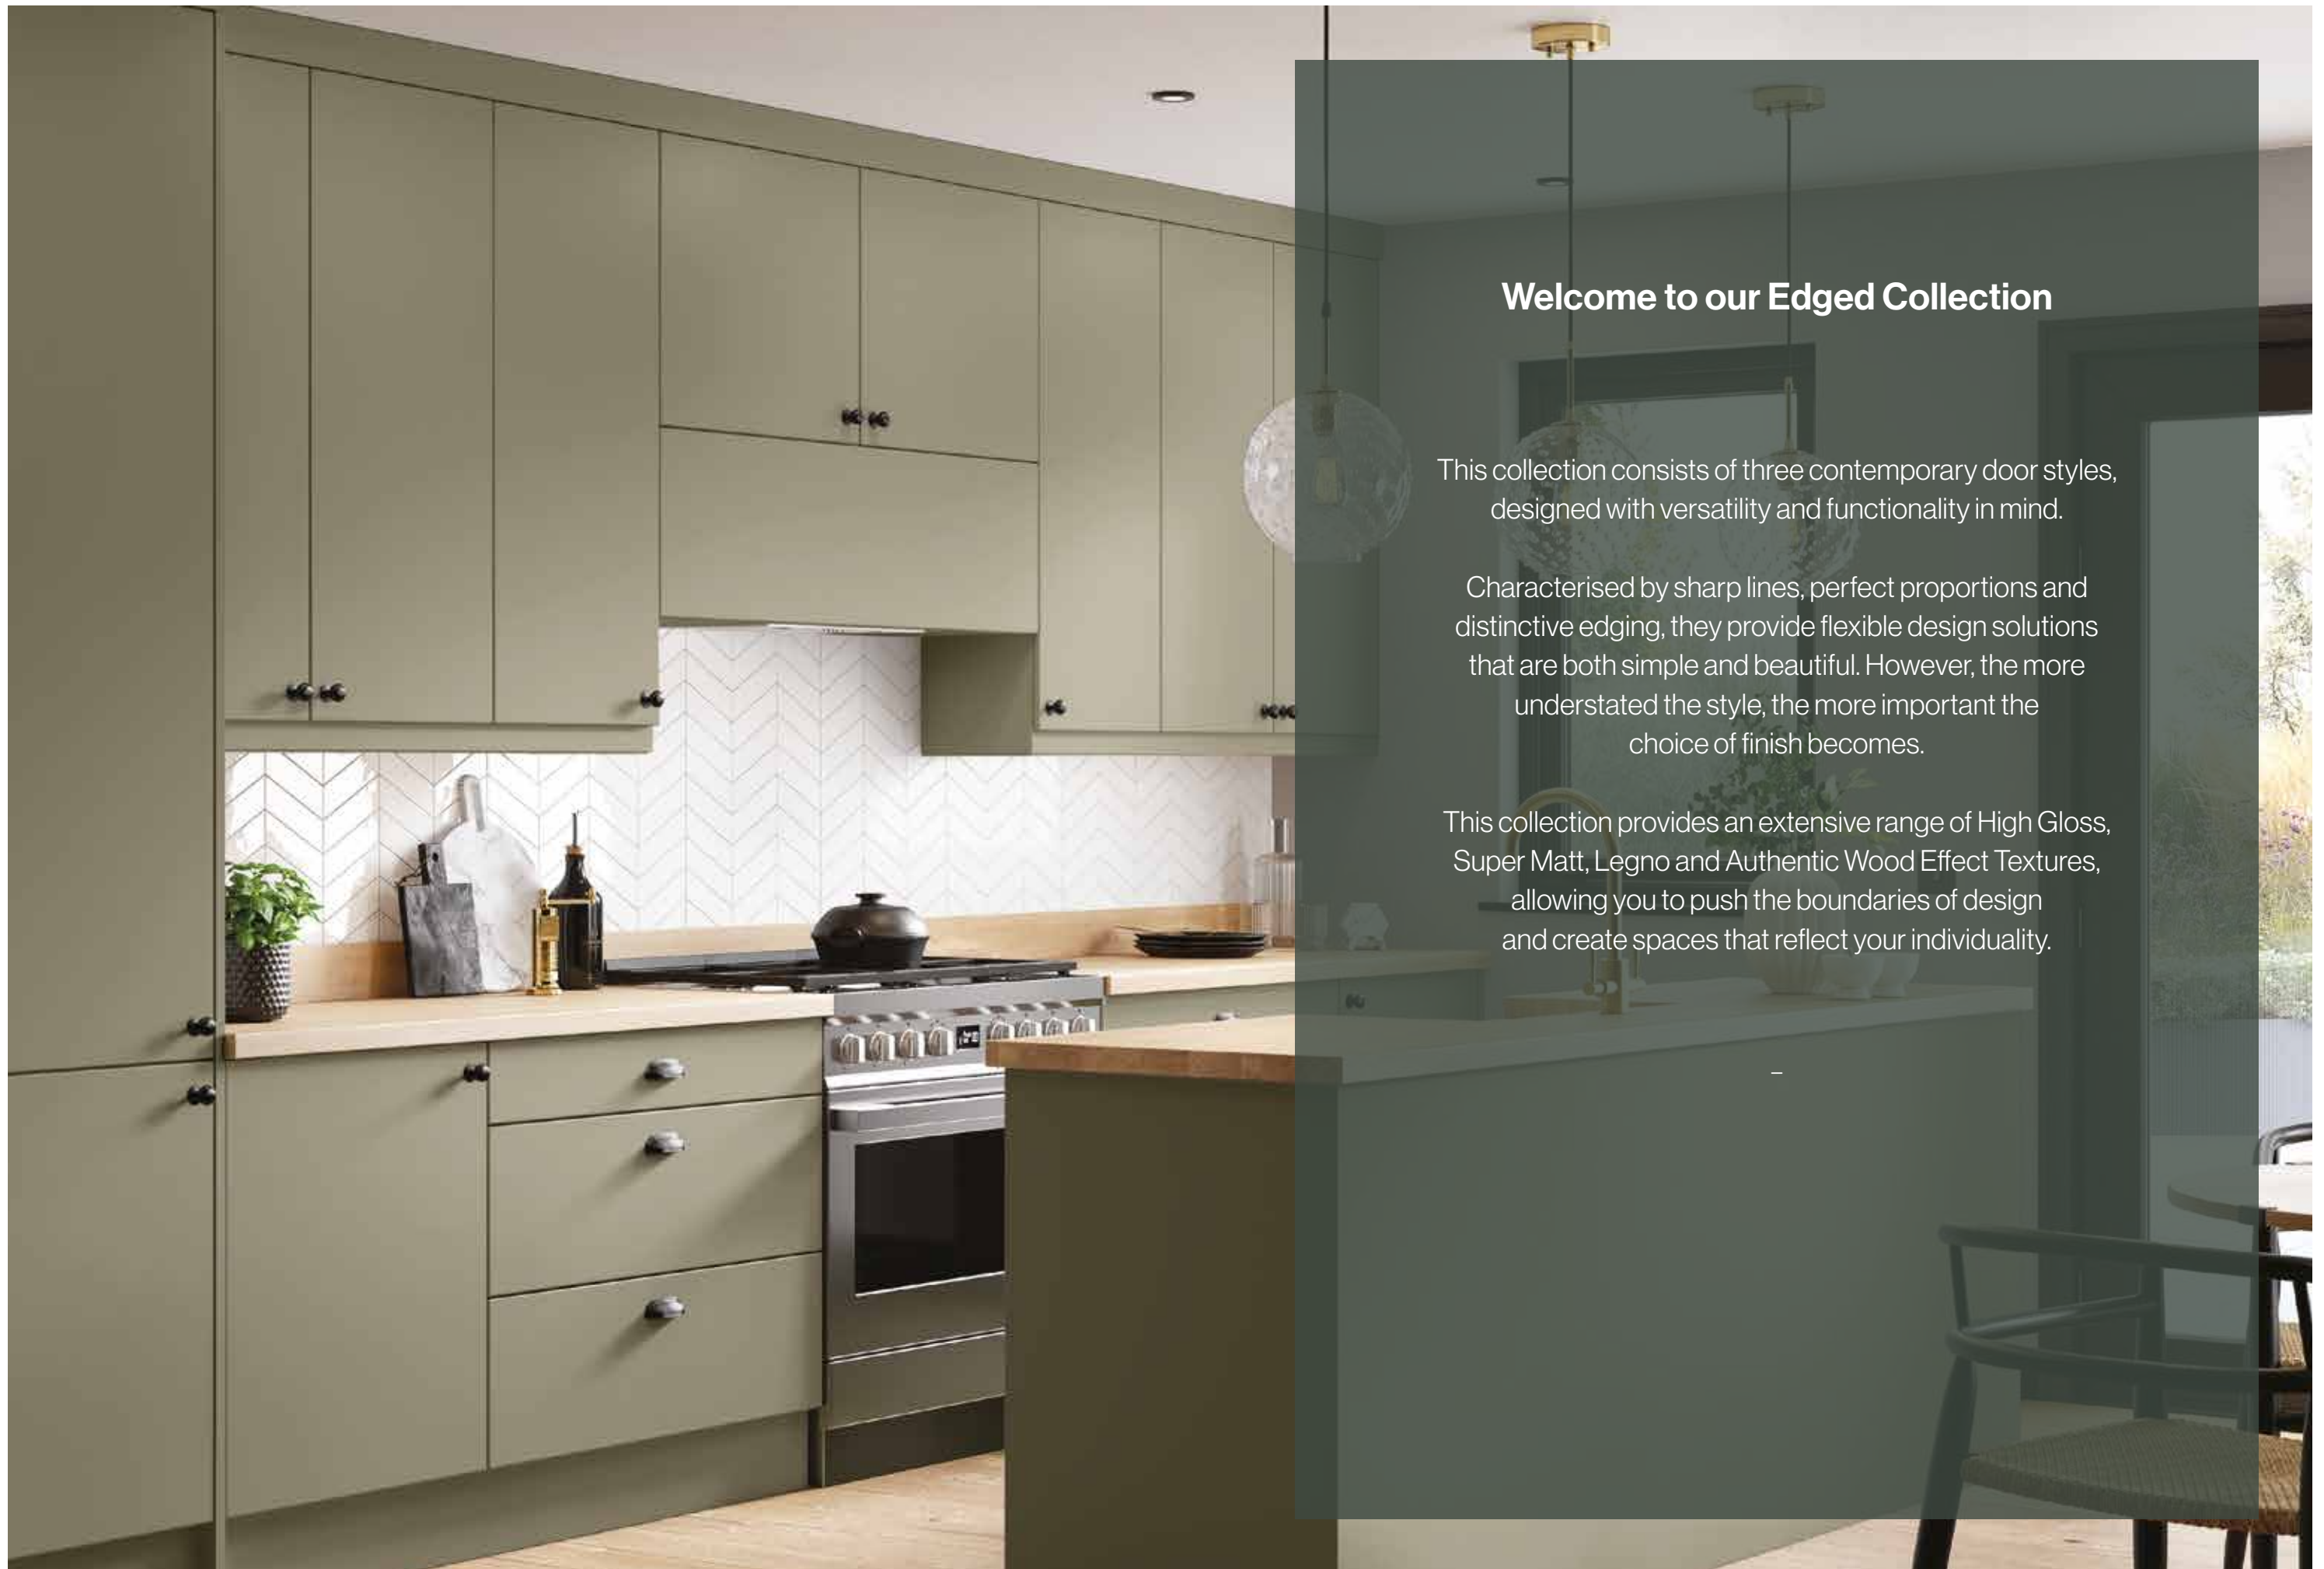

Edged Collection

ethos

Welcome to our Edged Collection

This collection consists of three contemporary door styles, designed with versatility and functionality in mind.

Characterised by sharp lines, perfect proportions and distinctive edging, they provide flexible design solutions that are both simple and beautiful. However, the more understated the style, the more important the choice of finish becomes.