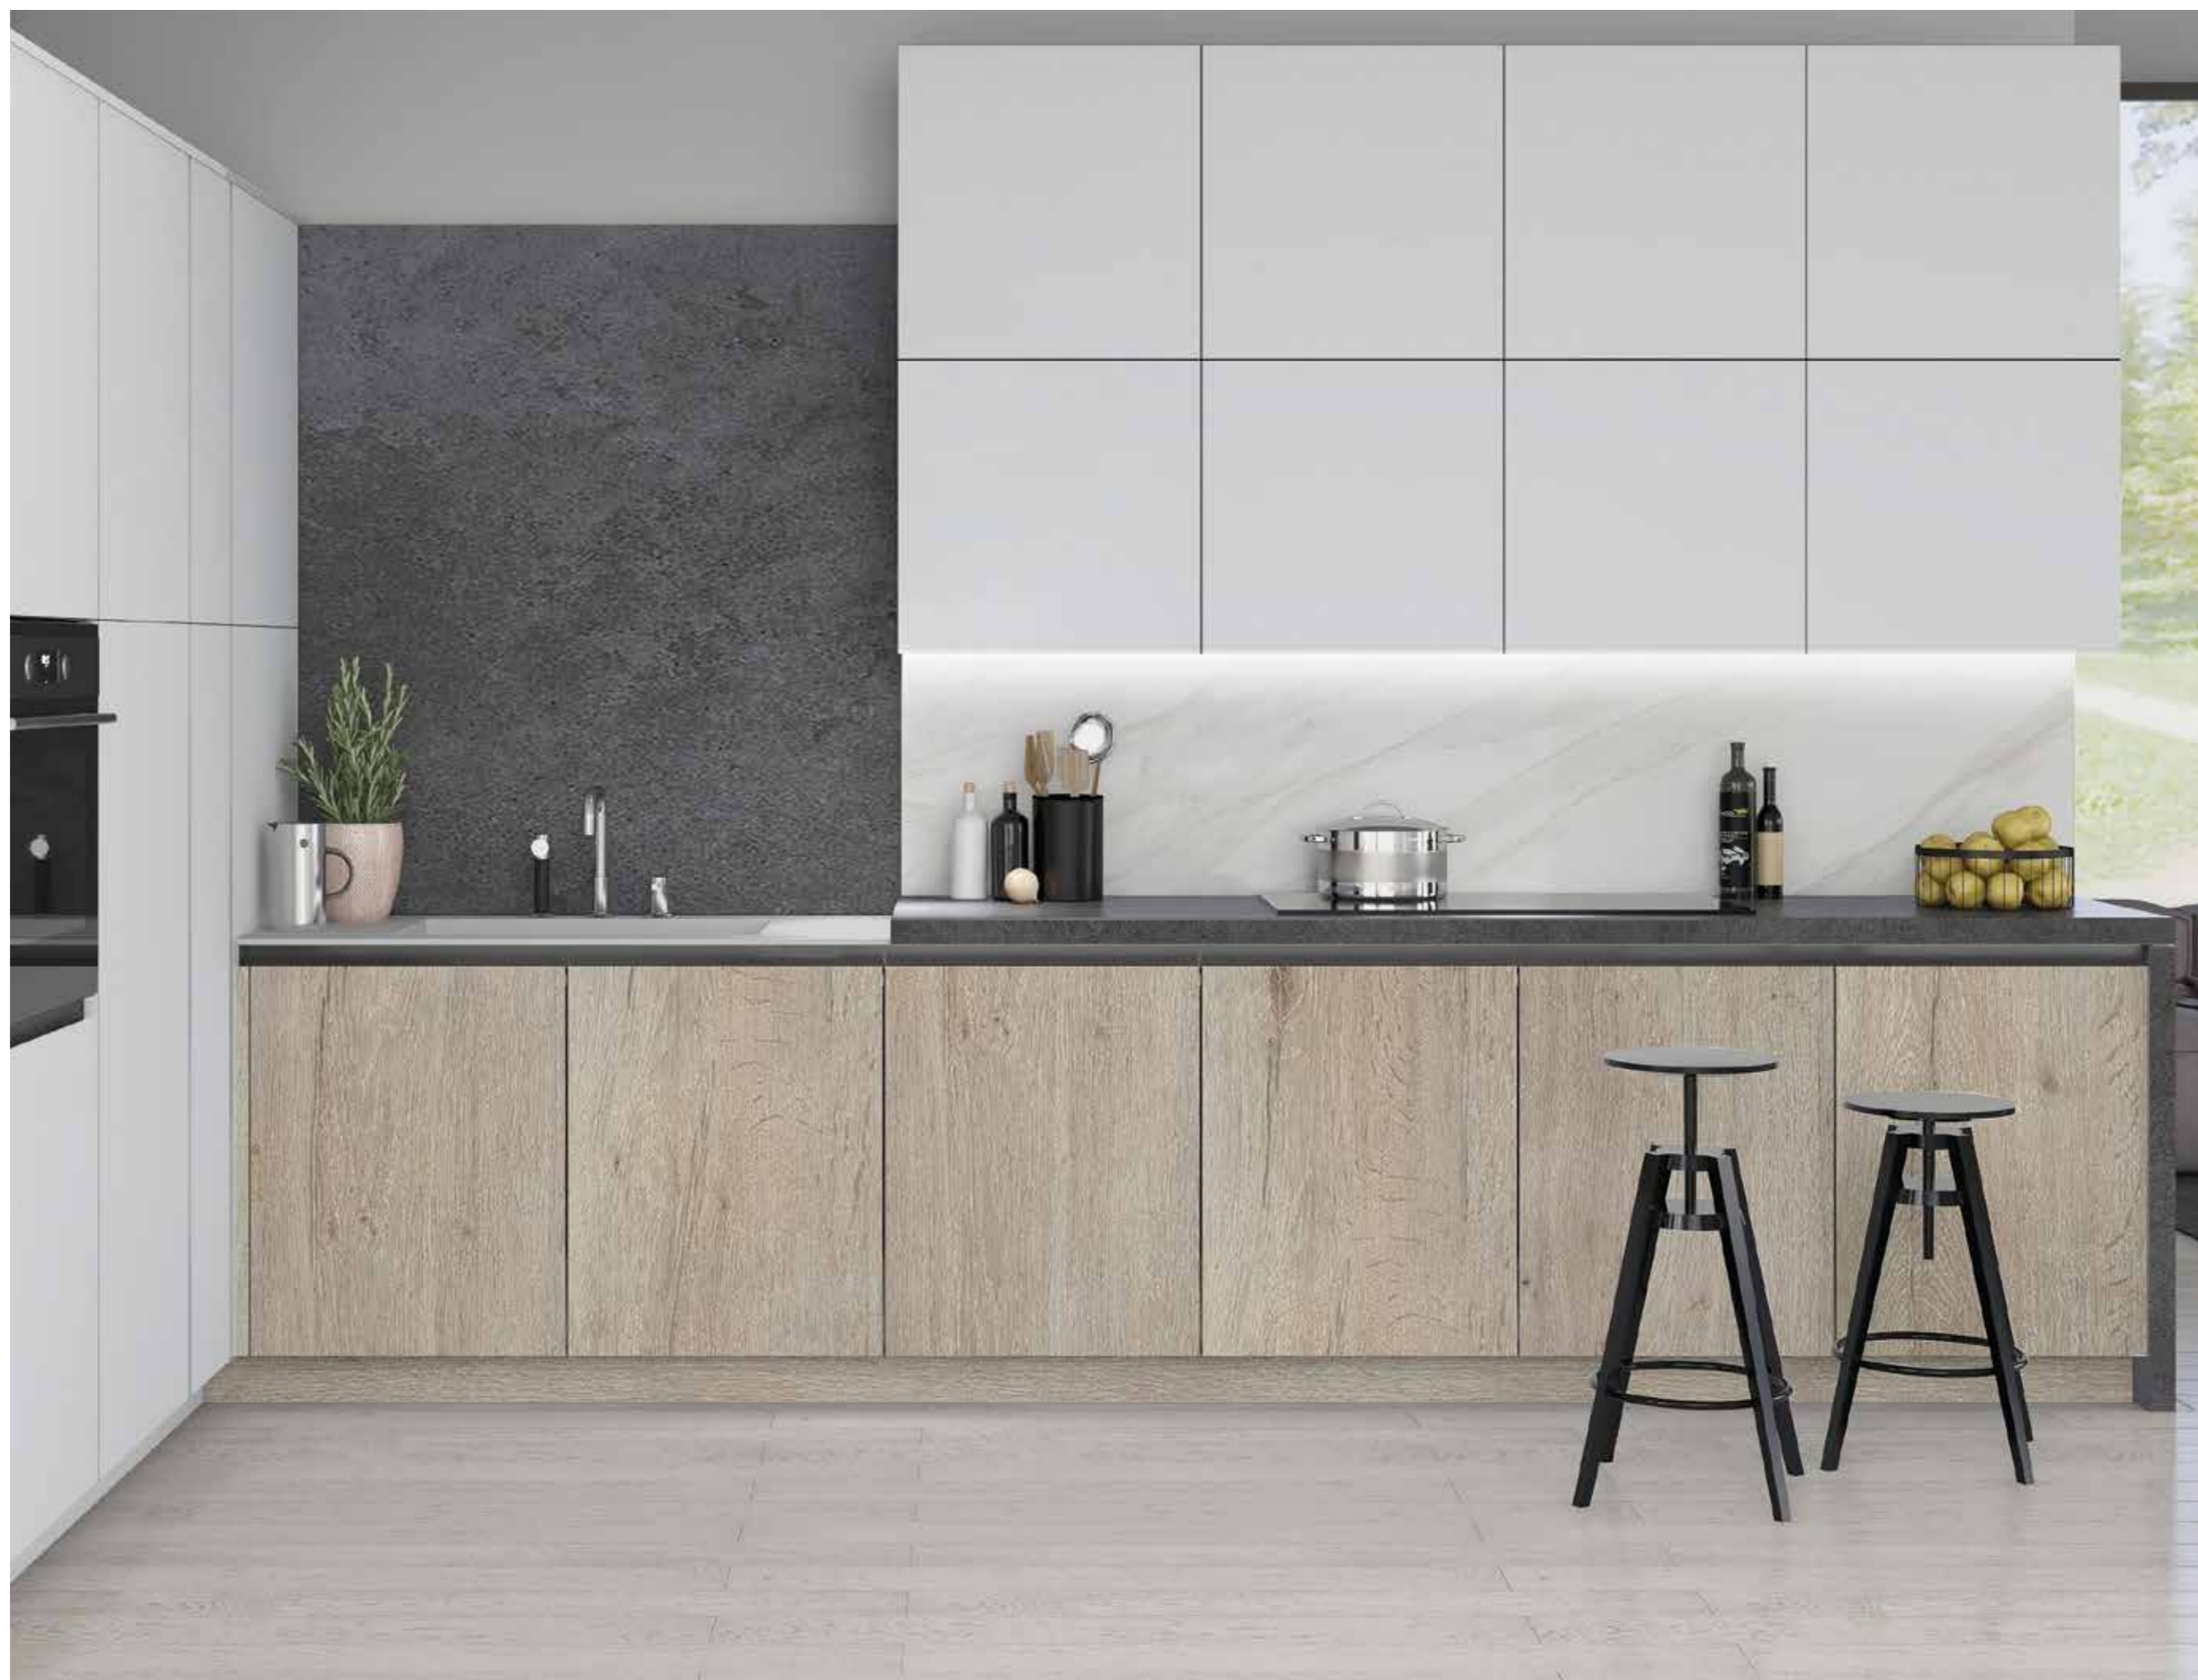

Vaasa
Kitchen Door

Vaasa MFC Legno Uni-Colours

Vaasa Kitchen Door /
Featured in Matt Premium White
and Sand Grey Halifax Oak

72 **Vaasa Kitchen Door** / Featured in Legno Light Grey

VAASA BEDROOM

Vaasa is simple yet sophisticated in it's design.
It is also quite adaptable.