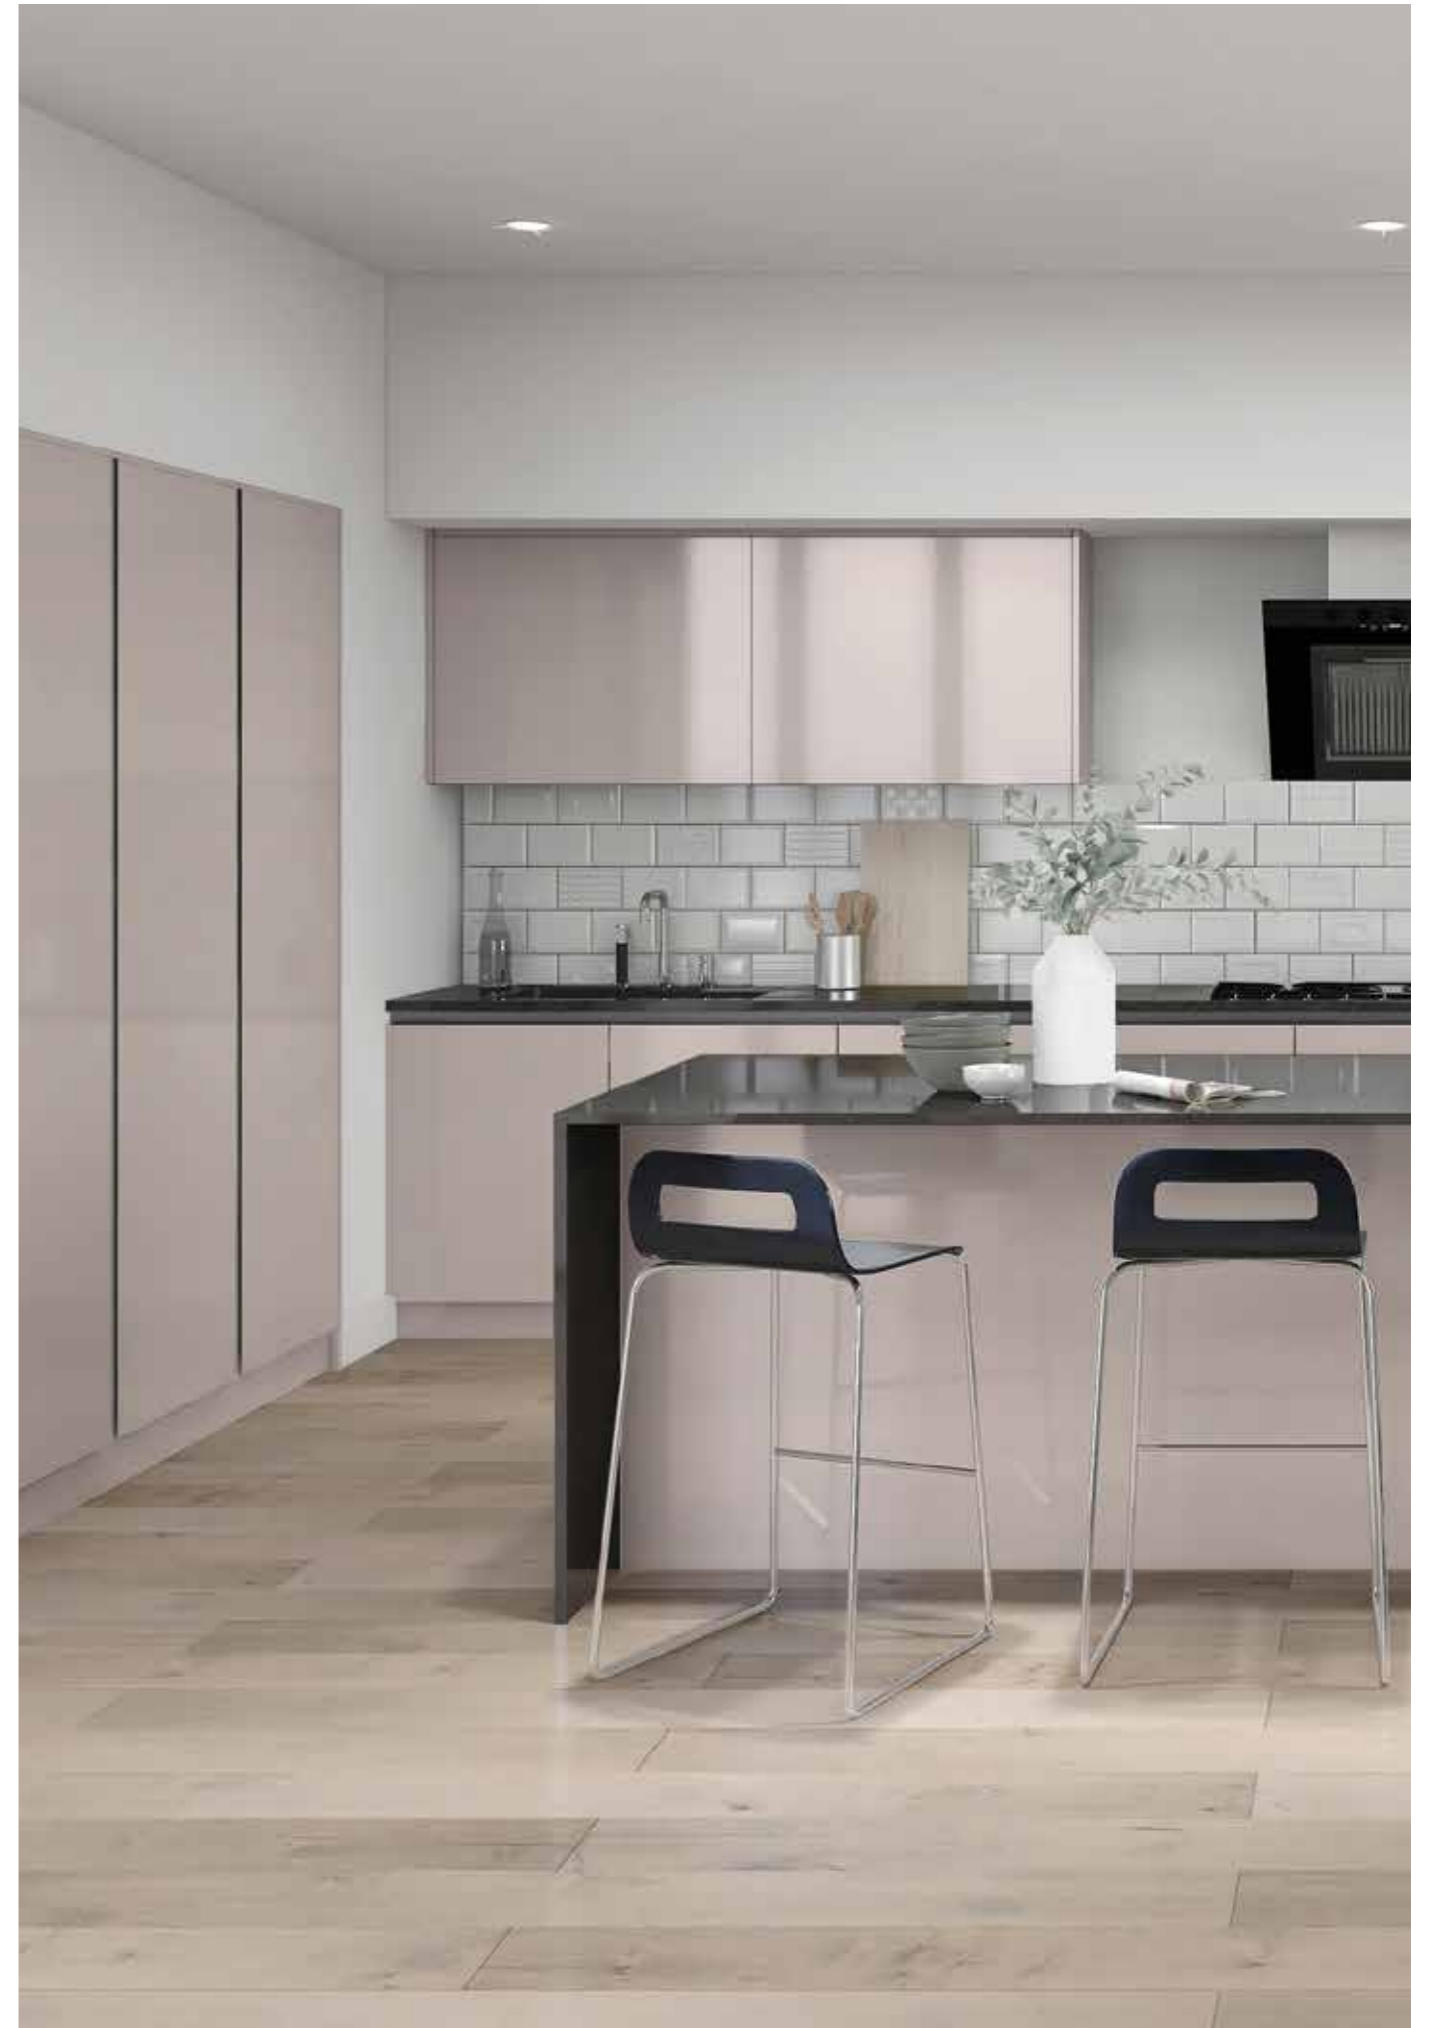

Phoenix Key Features

Phoenix High Gloss Finishes