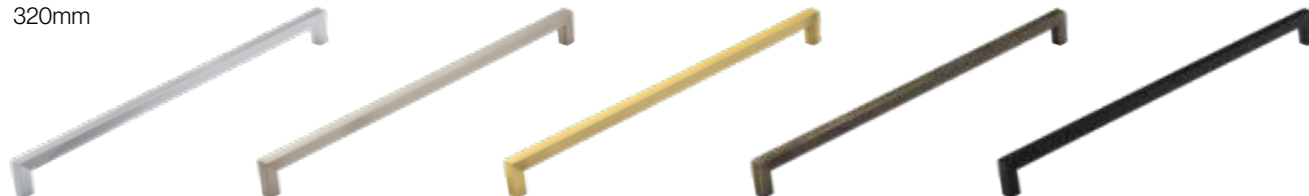

Battersea Pull Handle
320mm

Code / HAN-198   Code / HAN-204   Code / HAN-195   Code / HAN-201   Code / HAN-207