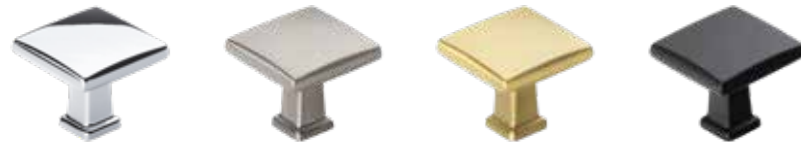

Code / HAN-171   Code / HAN-165   Code / HAN-159   Code / HAN-162   Code / HAN-168

Newport Knob | Chrome Plated | Dull Nickel | Brushed Satin Brass | Matt Black
32mm