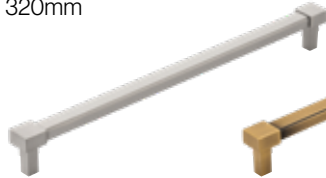

Bailgate Pull Handle
160mm

Code / HAN-185

Code / HAN-188

Code / HAN-191

Bailgate Pull Handle
320mm

Code / HAN-186

Code / HAN-189

Code / HAN-192

Battersea T-Bar | Chrome Plated | Dull Nickel | Brushed Satin Brass | Dark Brushed Brass | | Matt Black
60mm

Code / HAN-196

Code / HAN-202

Code / HAN-193

Code / HAN-199

Code / HAN-205

Battersea Pull Handle
160mm