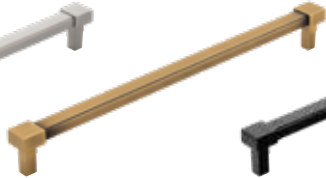

Bailgate Pull Handle
160mm

Code / HAN-185

Code / HAN-188

Code / HAN-191

Bailgate Pull Handle
320mm

Code / HAN-186

Code / HAN-189

Code / HAN-192

Battersea T-Bar | Chrome Plated | Dull Nickel | Brushed Satin Brass | Dark Brushed Brass | | Matt Black
60mm

Code / HAN-196

Code / HAN-202

Code / HAN-193

Code / HAN-199

Code / HAN-205

Battersea Pull Handle
160mm