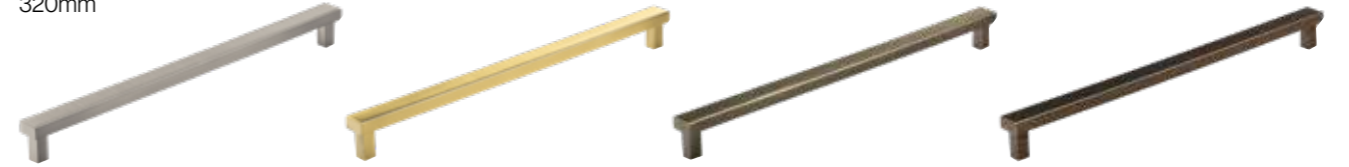

Barrington Pull Handle
320mm

Code / HAN-378   Code / HAN-372   Code / HAN-375   Code / HAN-381