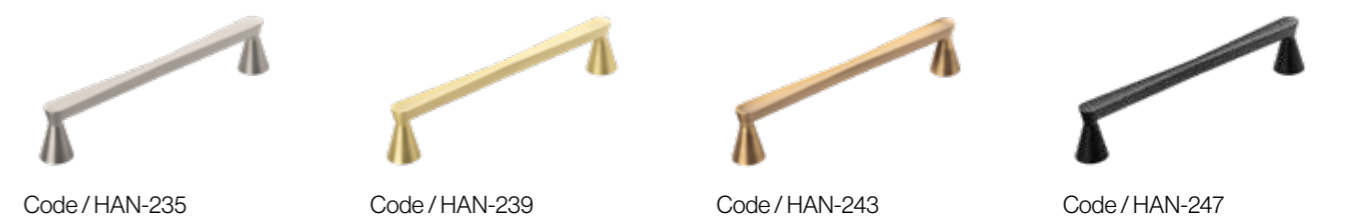

Conic Pull Handle
160mm