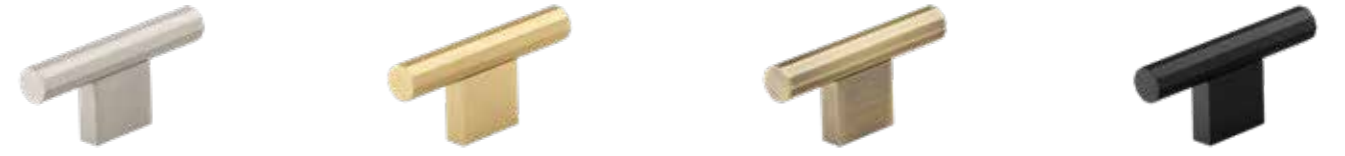

Dixton T Bar Knob | Brushed Nickel | Brushed Satin Brass | Dark Brushed Brass | Matt Black
72mm

Code / HAN-251   Code / HAN-254   Code / HAN-257   Code / HAN-260