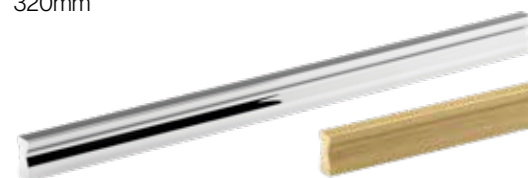

Code / HAN-454

Jura Profile Handle
320mm

Code / HAN-457