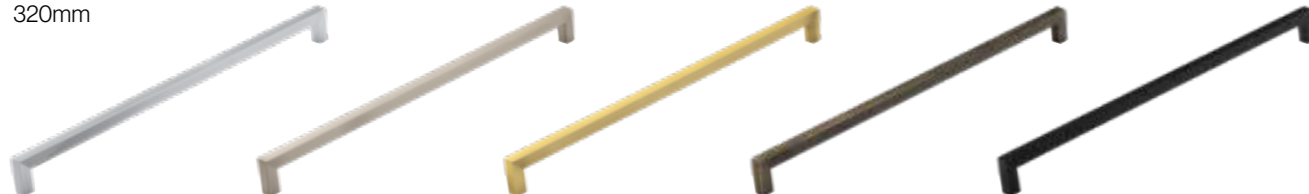

Battersea Pull Handle
320mm

Code / HAN-198   Code / HAN-204   Code / HAN-195   Code / HAN-201   Code / HAN-207