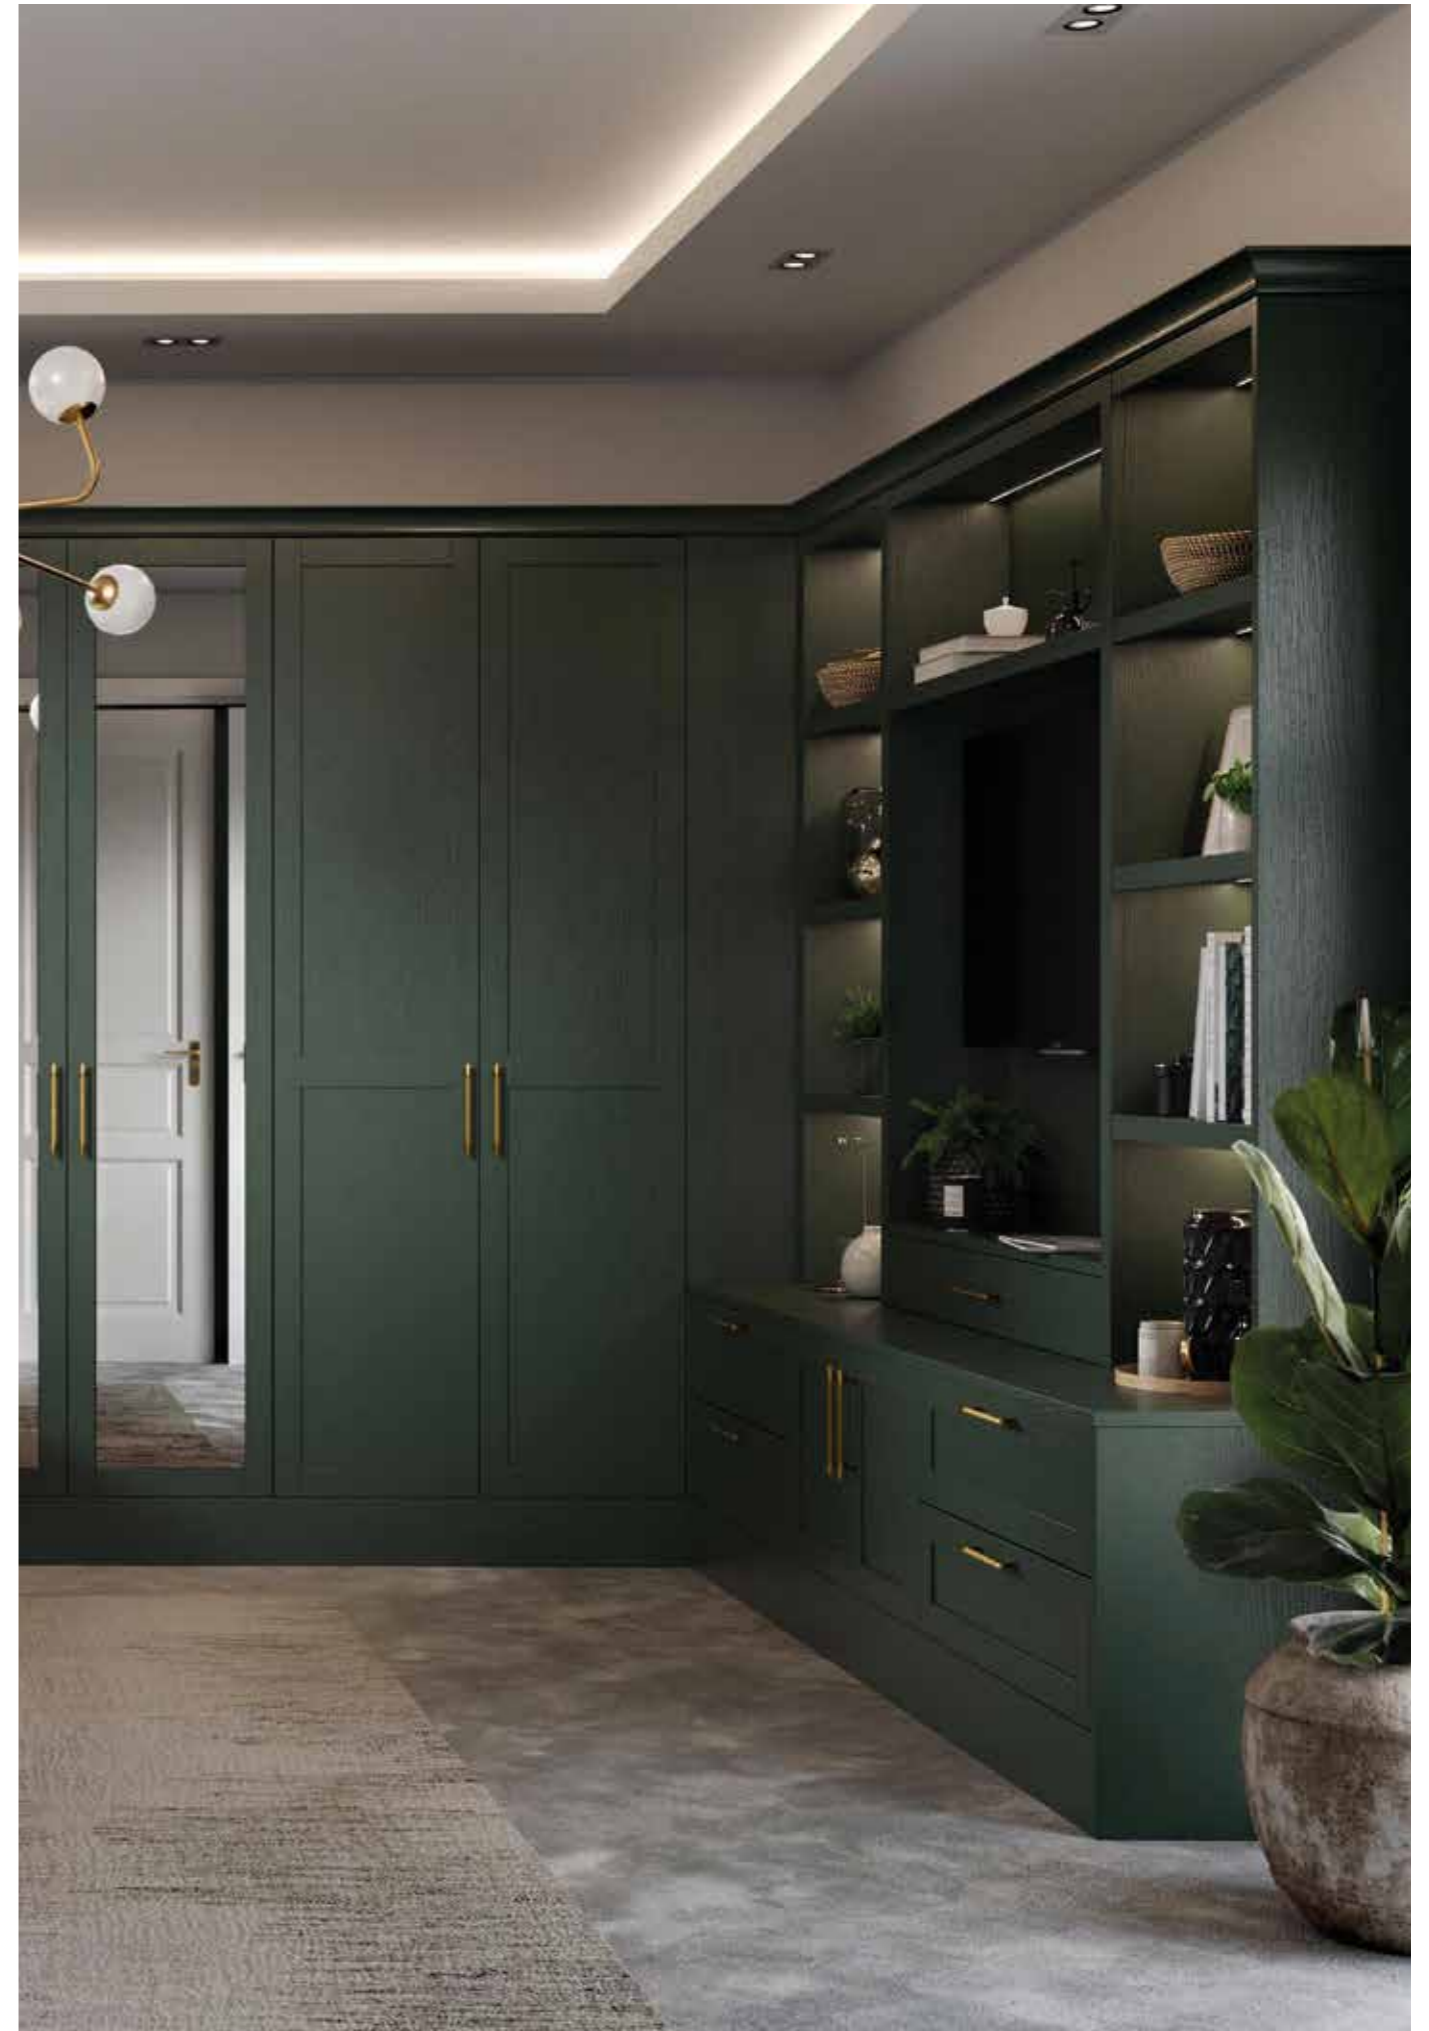

If you prefer a modern, fresh design, Harlem is the ideal door style.

34 **Harlem Bedroom Door** / Featured in Legno Reed Green (4 Panel Door)

35

DYLAN KITCHENS

Dylan's beautiful simplicity is brought to life by its sparse detailing, giving any shape of kitchen a contemporary vibe.