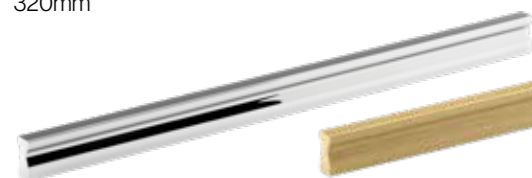

Code / HAN-453

Code / HAN-452

Code / HAN-455

Code / HAN-454

Jura Profile Handle
320mm

Code / HAN-457

Code / HAN-456

Dixton T Bar Knob | Brushed Nickel | Brushed Satin Brass | Dark Brushed Brass | Matt Black
72mm