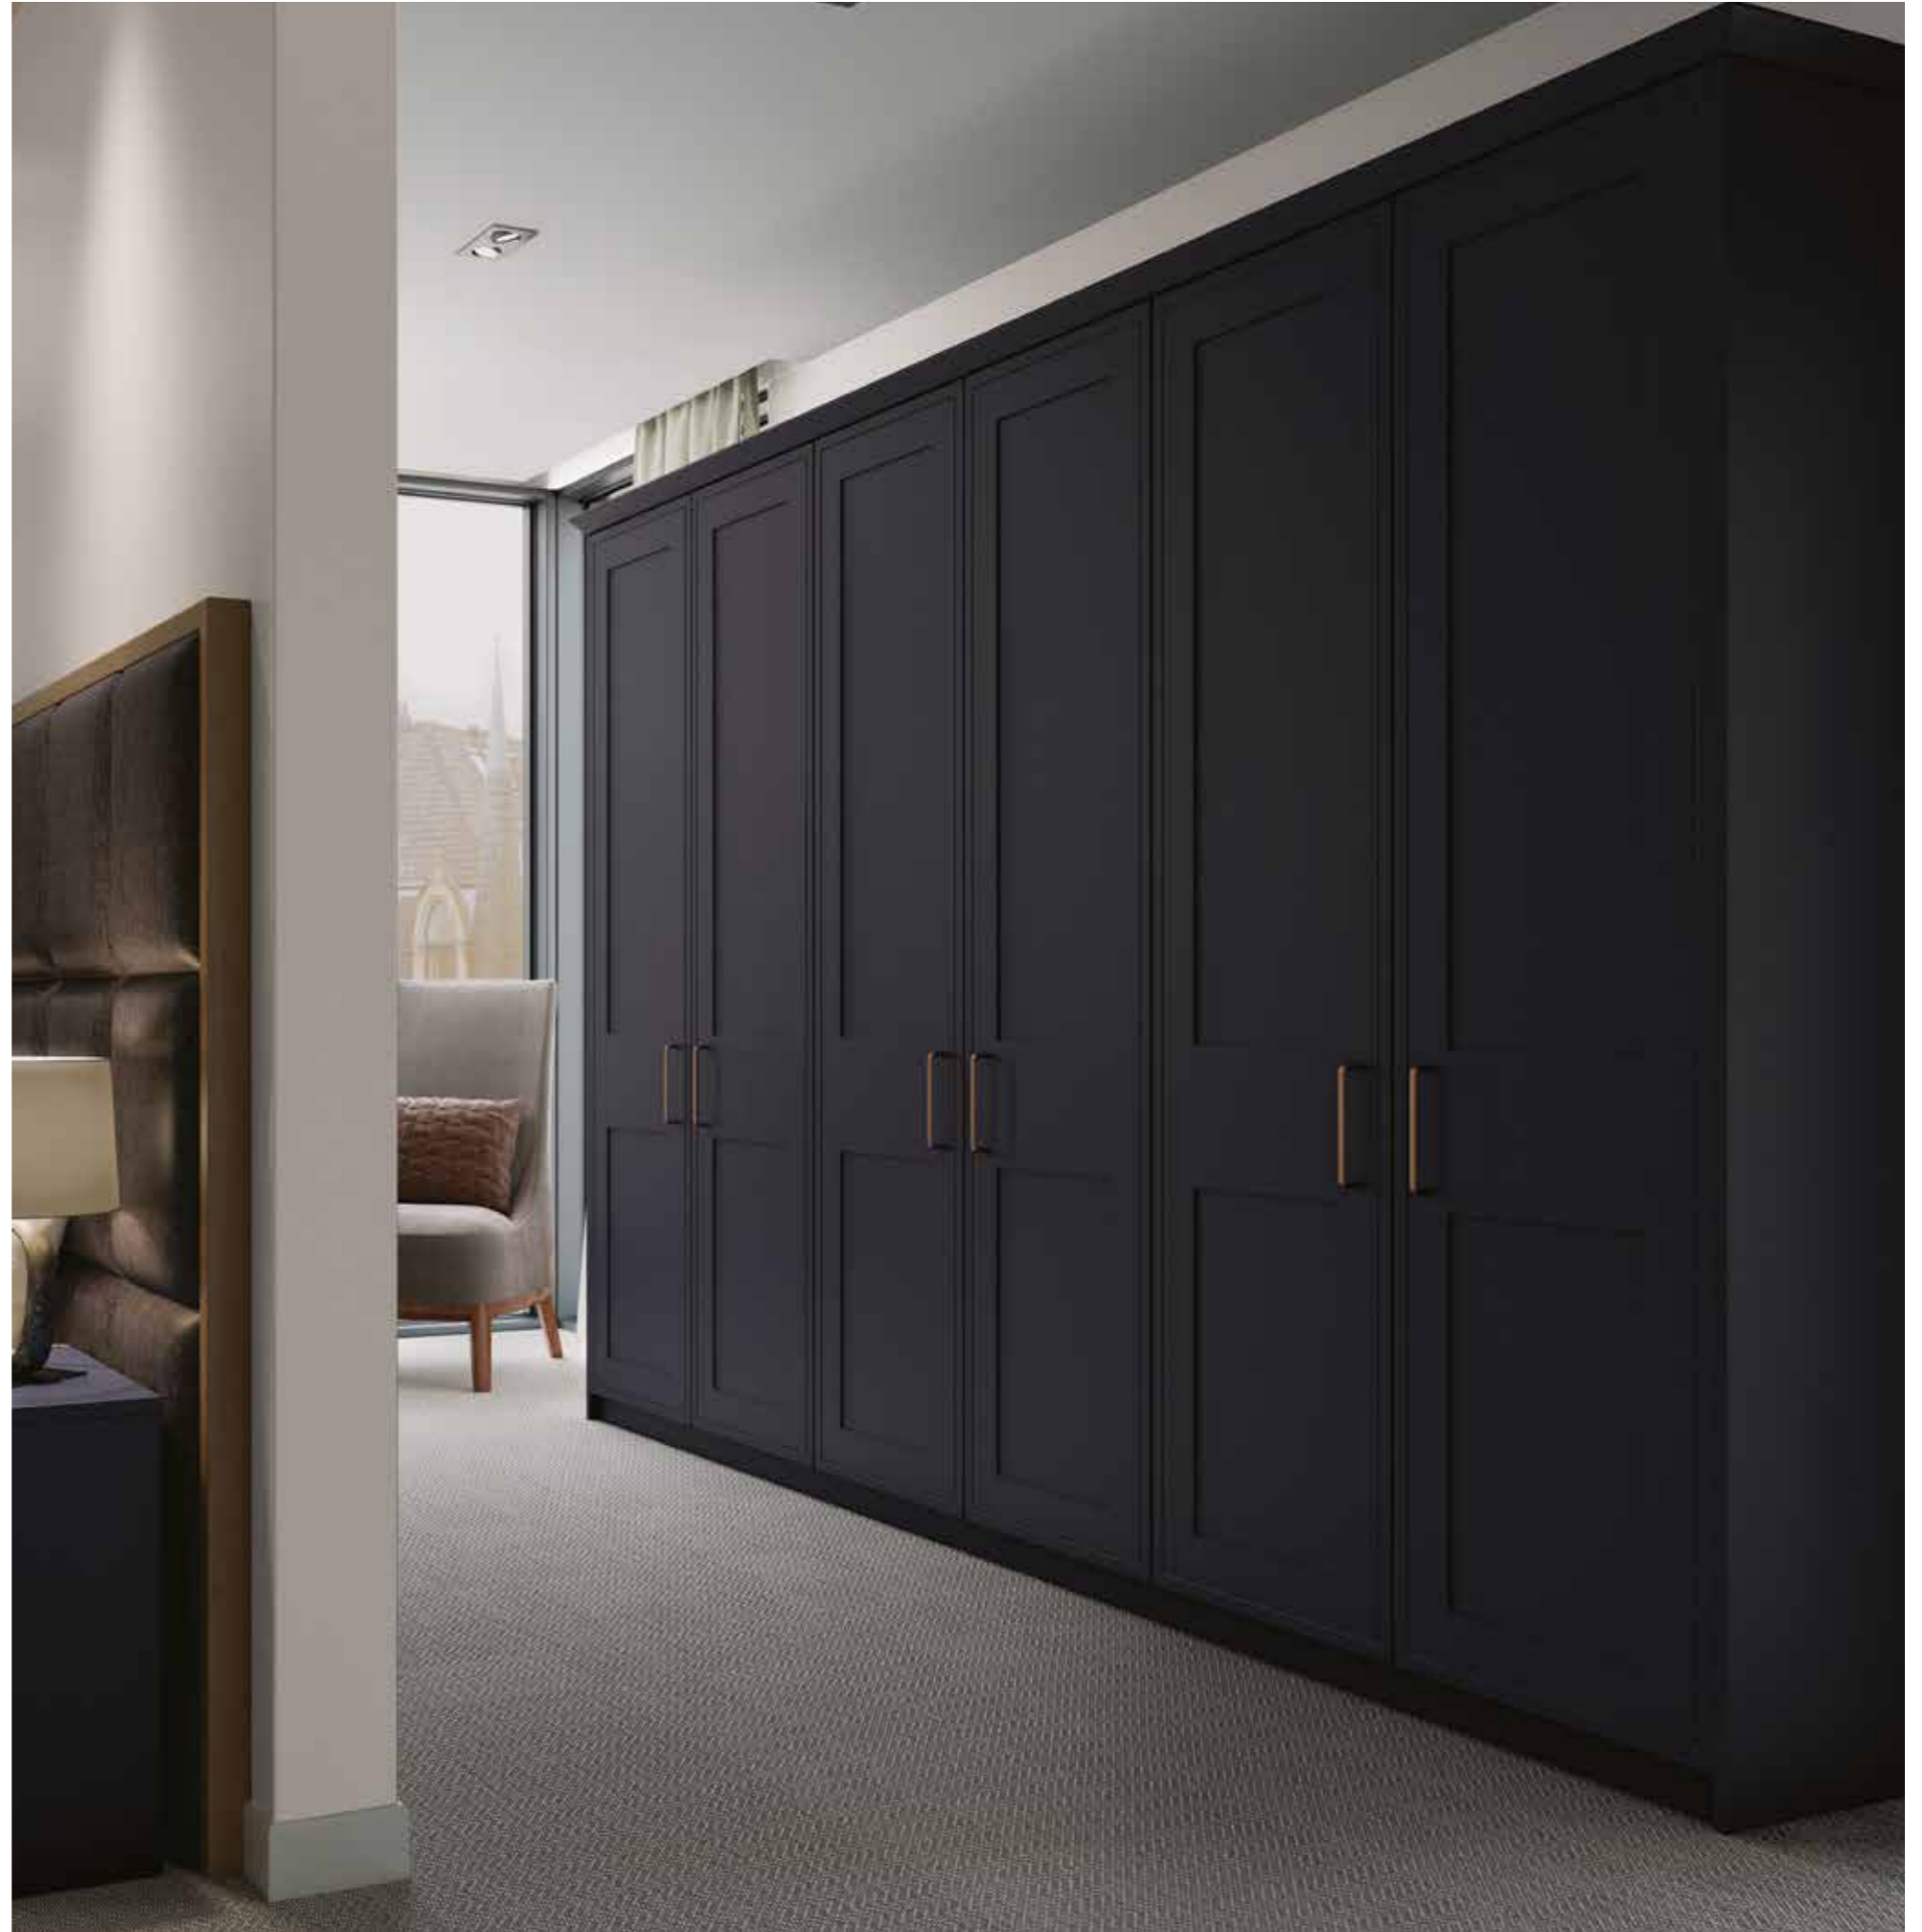

Rathlin
18mm Thick
95mm Stile Width

St. Ives
18mm Thick
95mm Stile Width

Salisbury
18mm Thick
90mm Stile Width

Ealing
18mm Thick
90mm Stile Width

Choose your desired door style and finish.

Each of our mock in-frame door styles are available in a wide range of colours and variety of finishes to suit your taste.