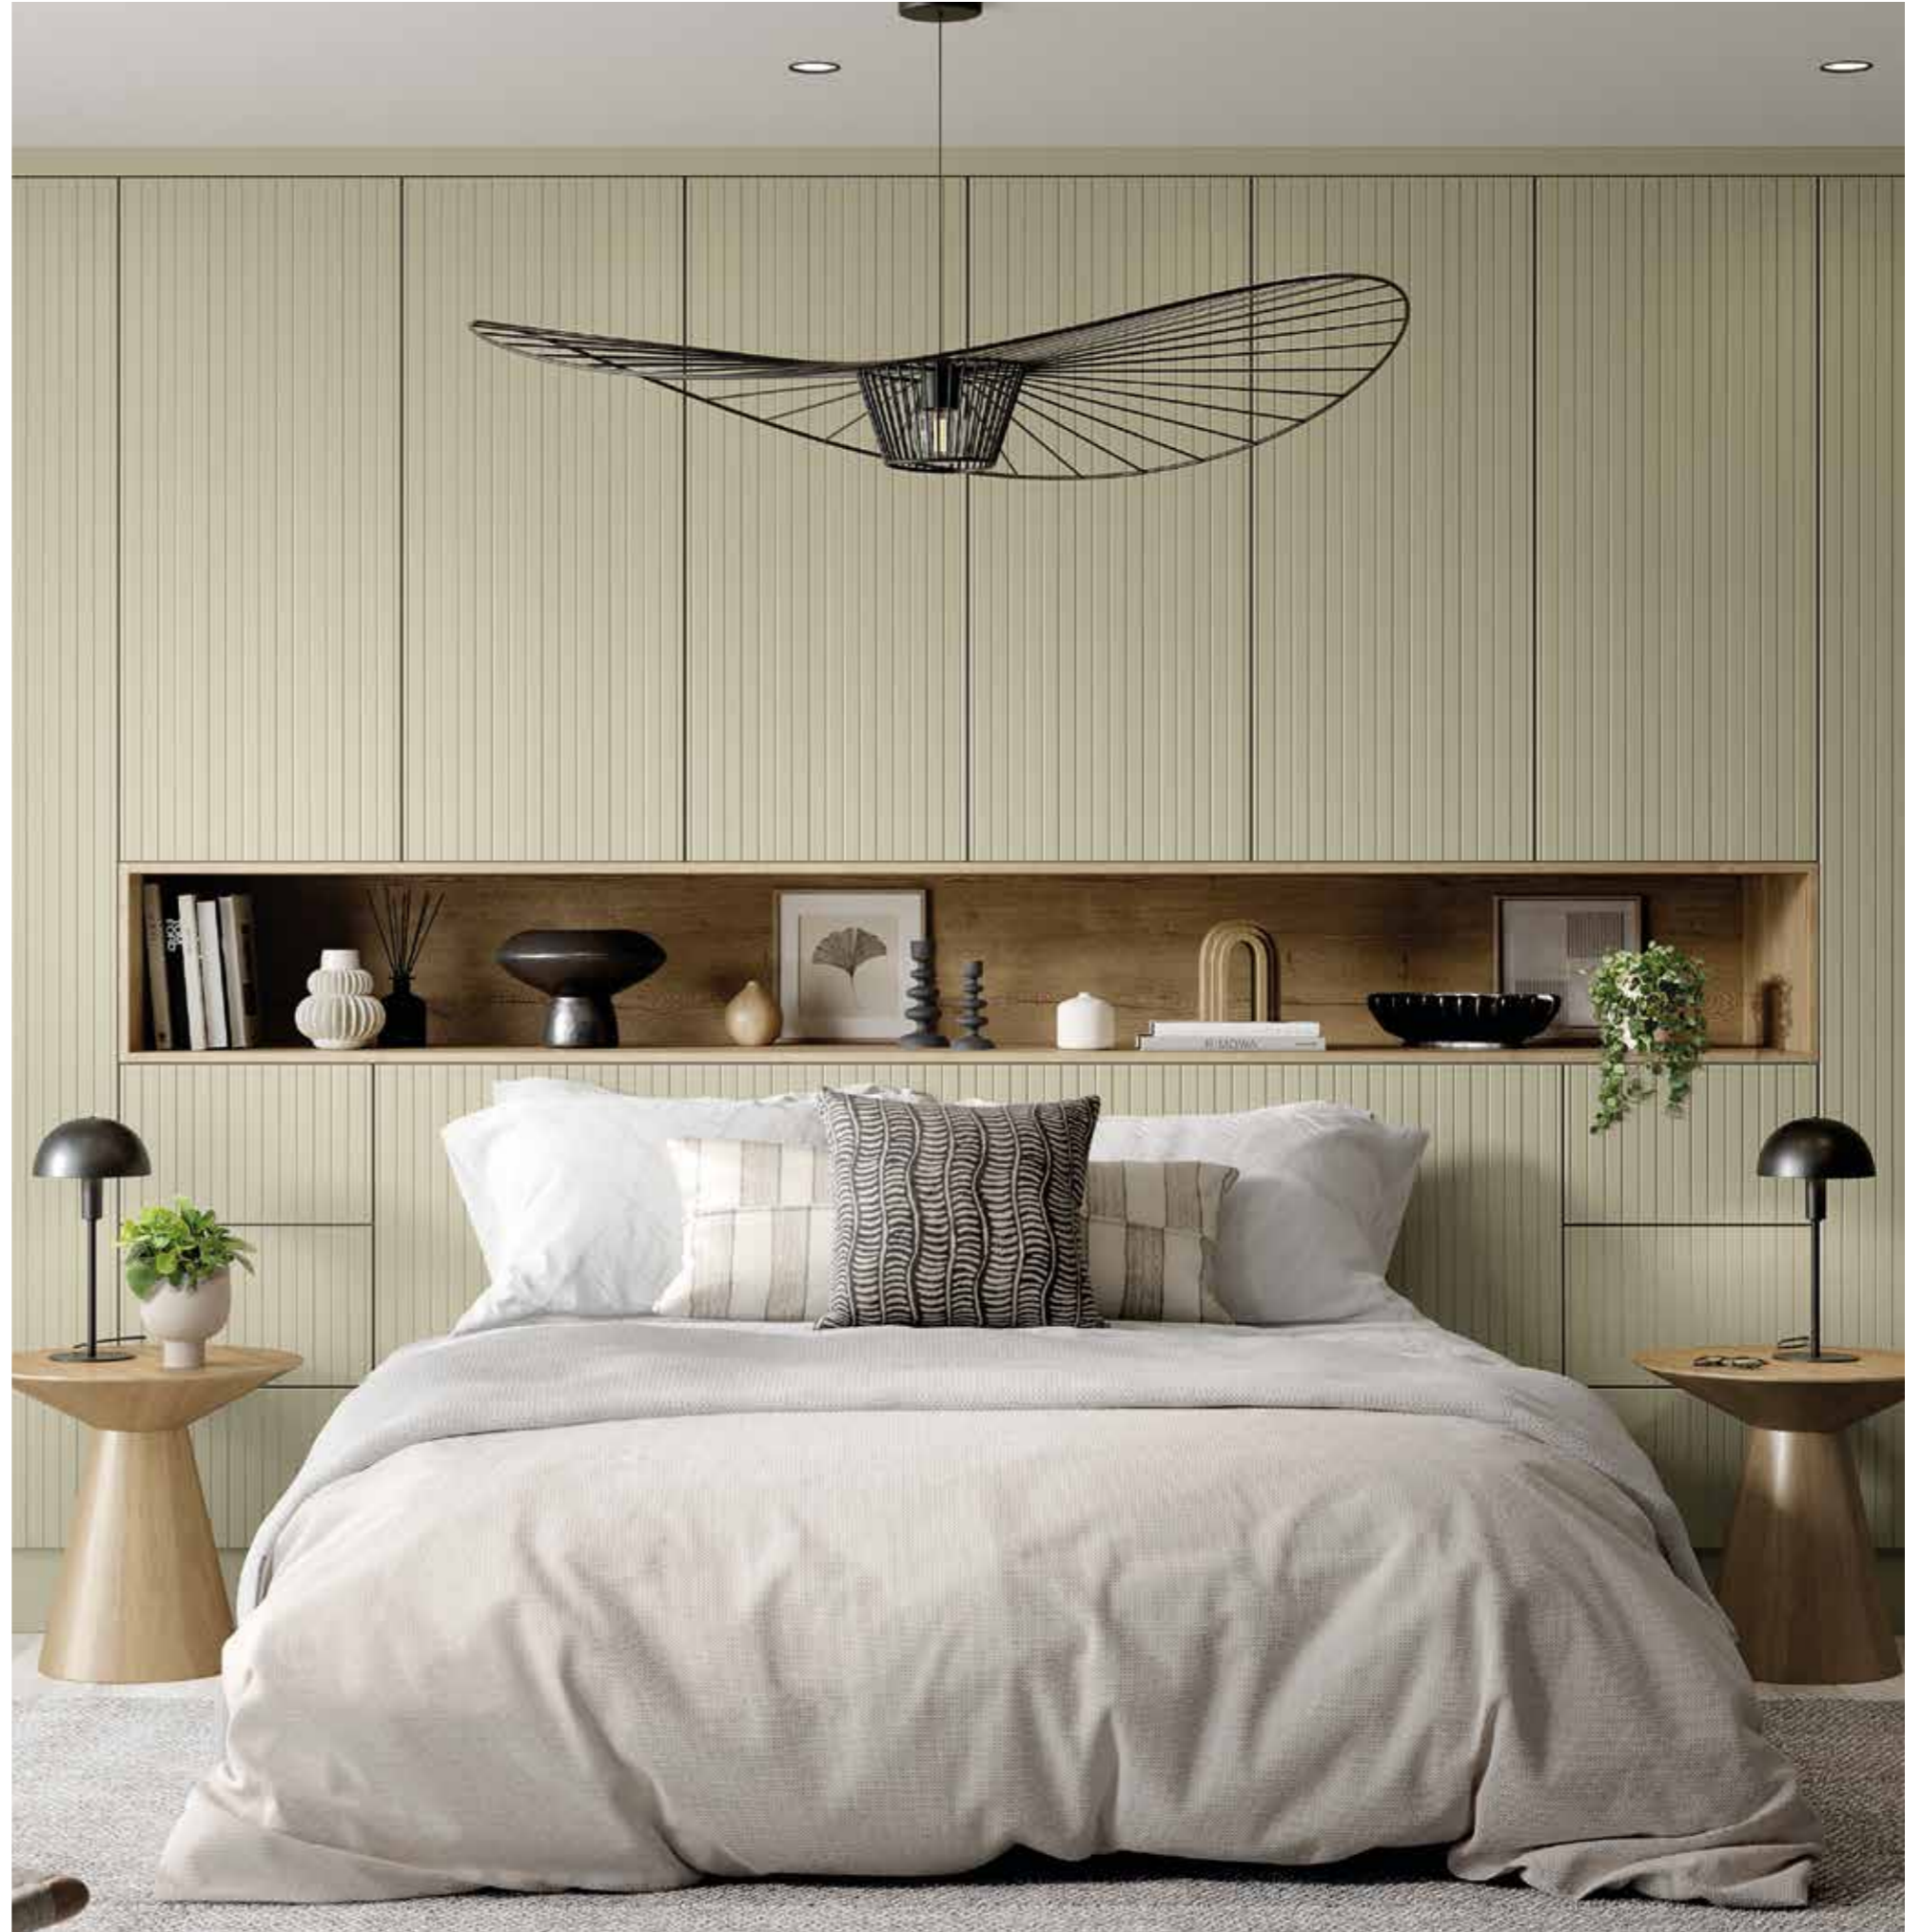

Berwick
18mm Thick
65mm Stile Width

Amalfi
18mm Thick
85mm Stile Width

Westbury
18mm Thick
70mm Stile Width

Saxon Square
18mm Thick
60mm Stile Width

Choose your desired door style and finish.

Each of our grooved door styles are available in a wide range of colours and variety of finishes to suit your taste.