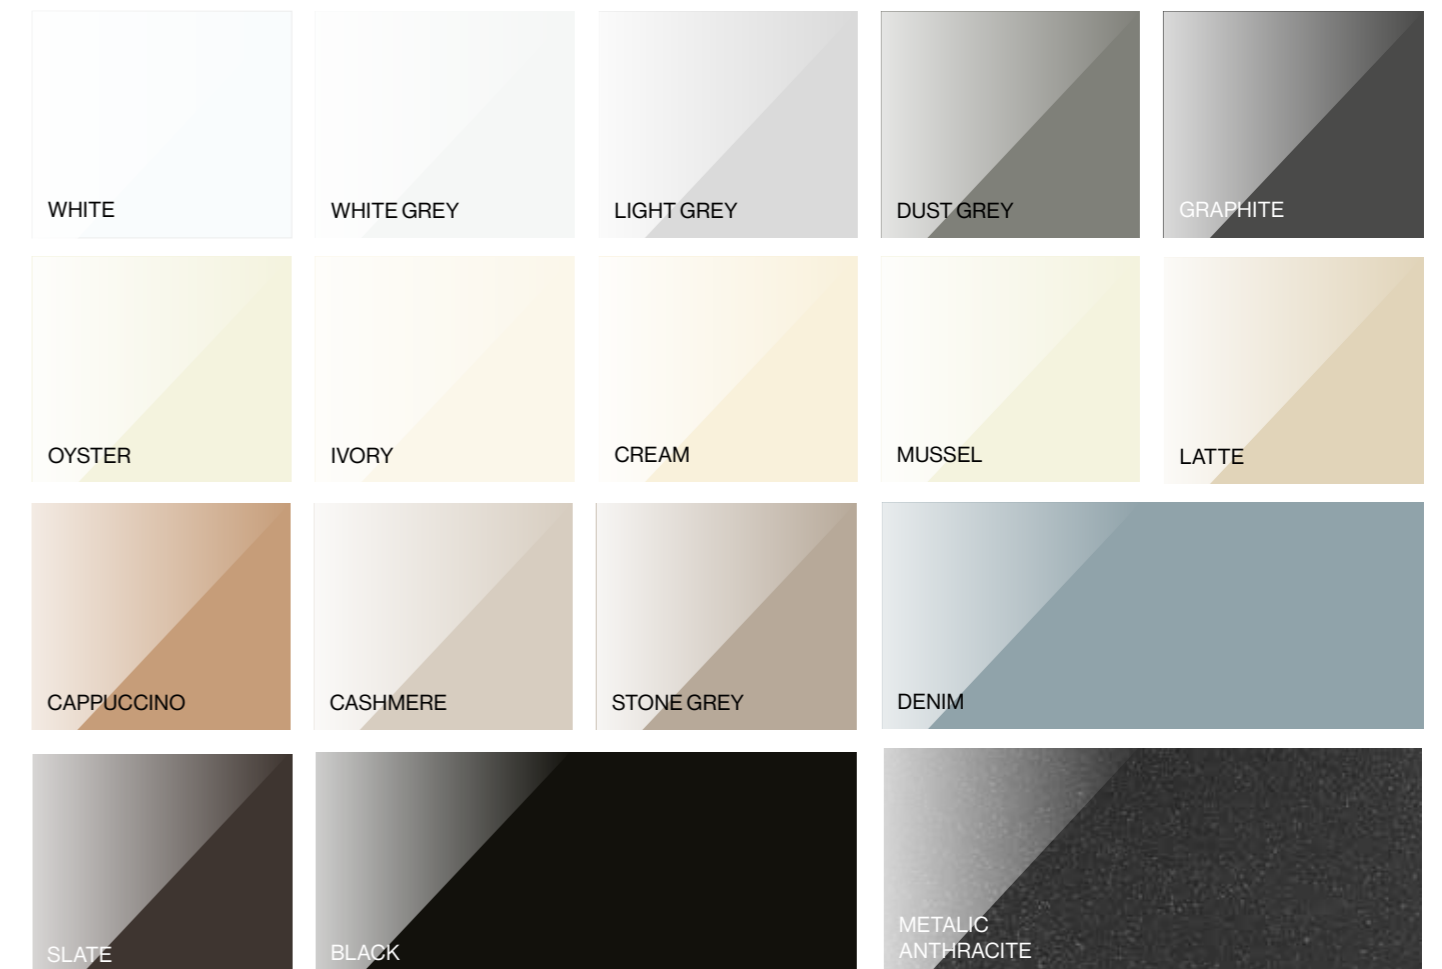

6 **Morgan Kitchen Door** / Featured in Brown Casella Oak

Matt Finishes / Woodgrain Effects

Matt Finishes / Legno

Matt Finishes / **Smooth**

Matt Finishes / **High Gloss and Metallics**

Matt Finishes / **Superior Matt Smooth**