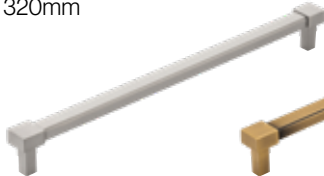

Code / HAN-185

Code / HAN-188

Code / HAN-191

**Bailgate Pull Handle**  
320mm

Code / HAN-186

Code / HAN-189

Code / HAN-192

**Battersea T-Bar** | Chrome Plated | Dull Nickel | Brushed Satin Brass | Dark Brushed Brass | | Matt Black  
60mm