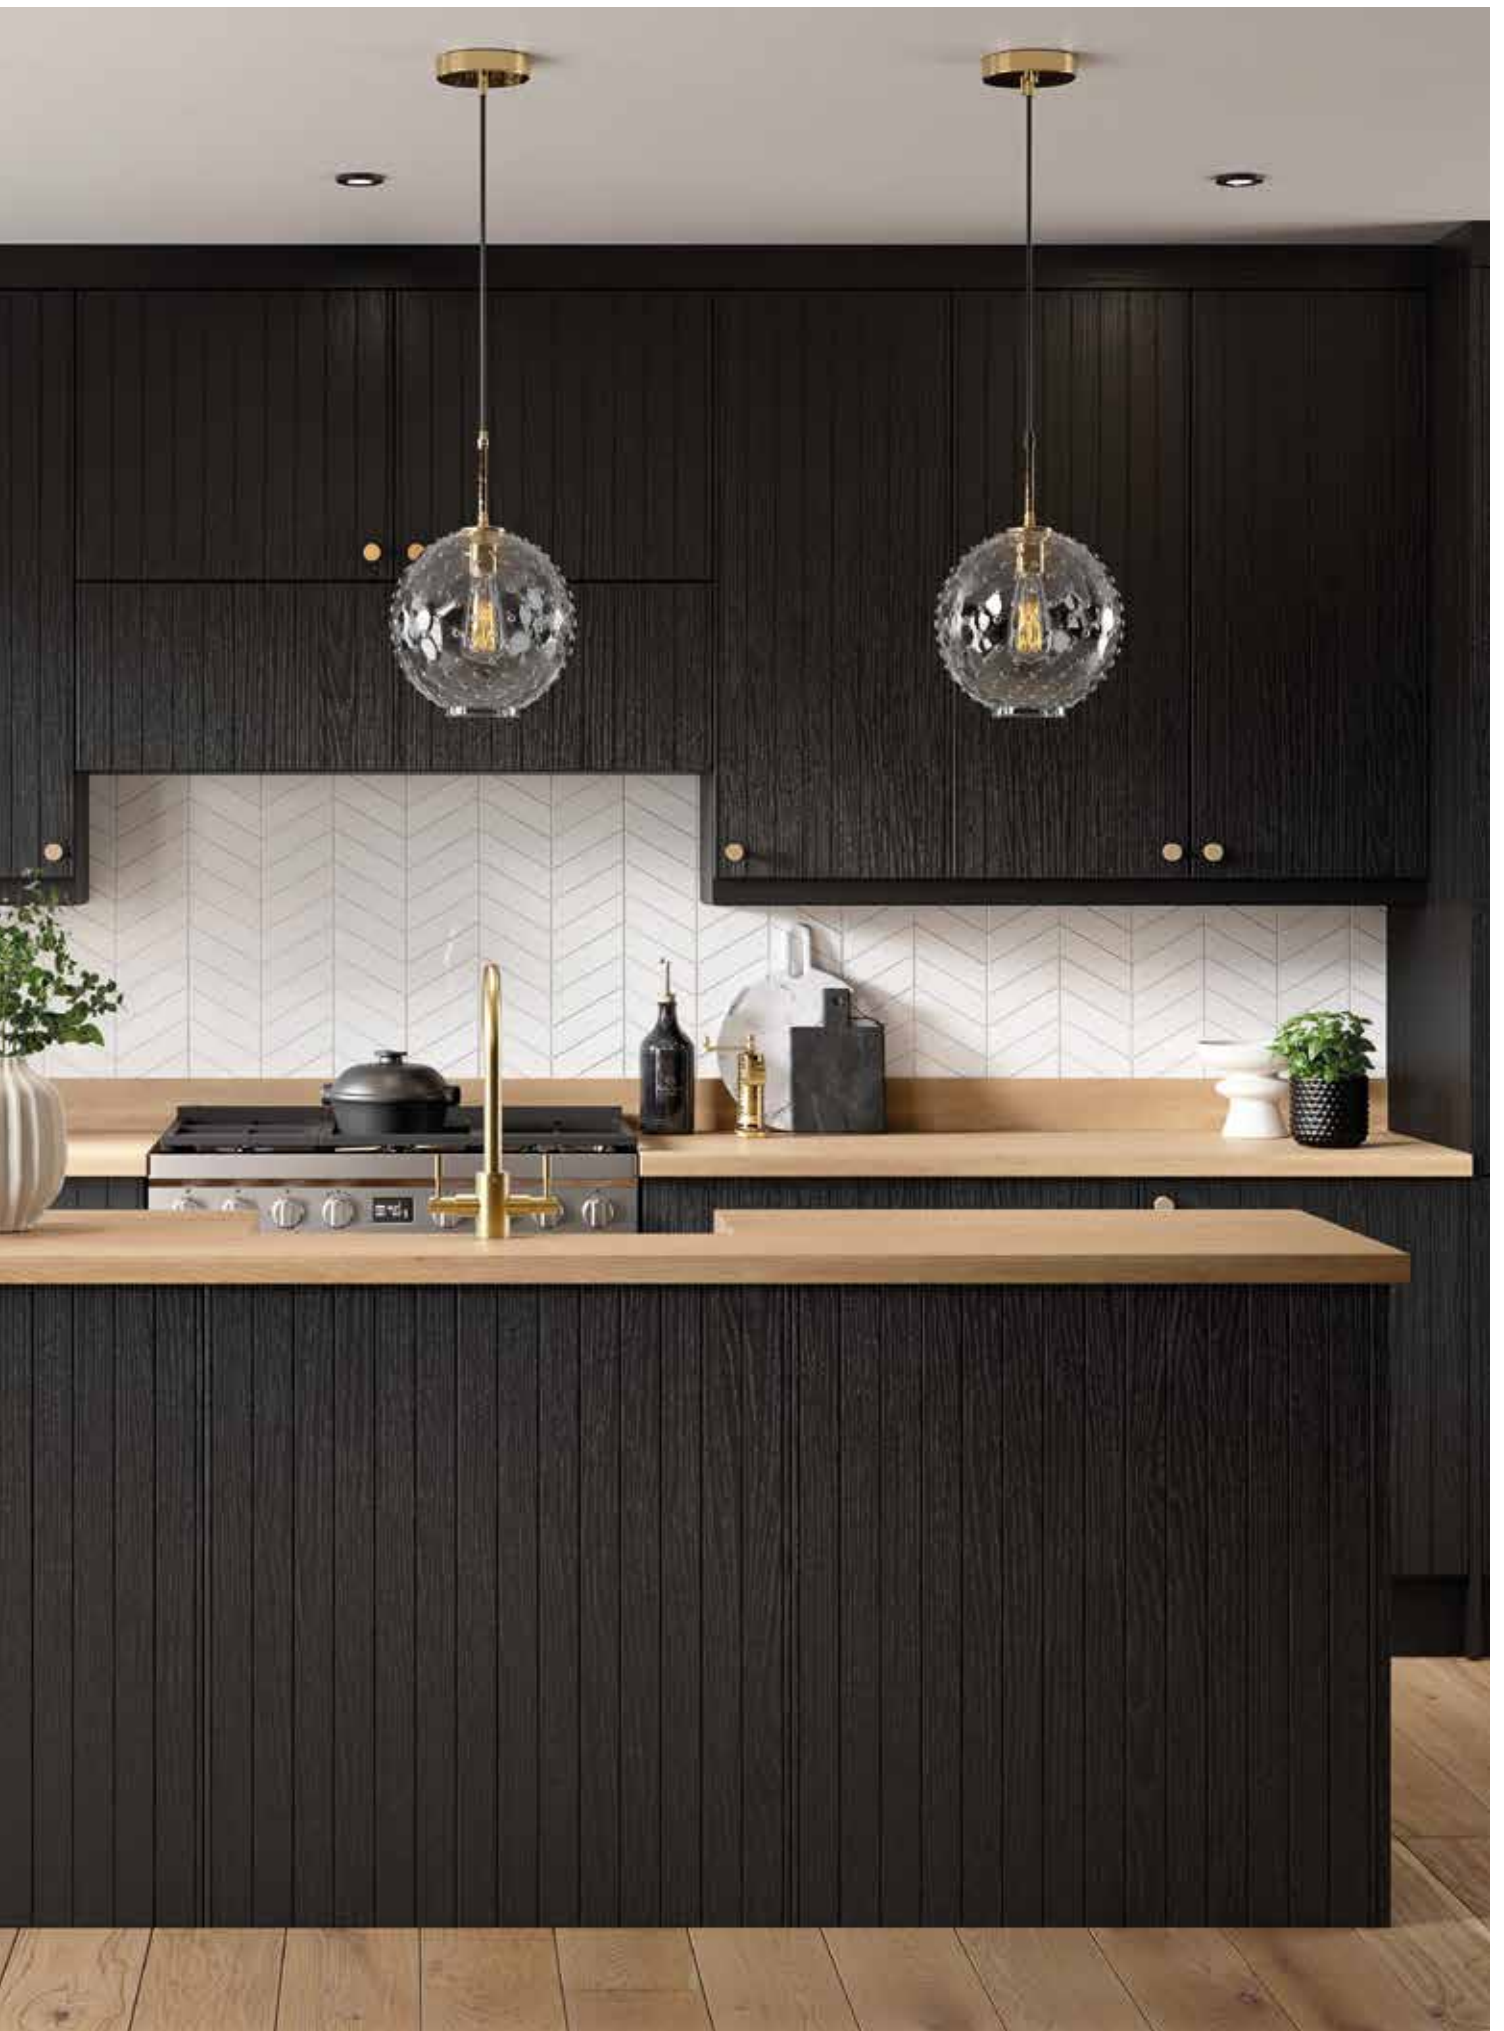

**Saxon Square**  
18mm Thick  
60mm Stile Width

**Berwick Kitchen Door**

/ Featured in Superior Matt Porcelain  
and Superior Matt Marine Blue