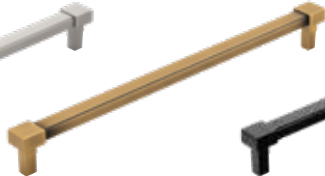

Code / HAN-185

Code / HAN-188

Code / HAN-191

**Bailgate Pull Handle**  
320mm

Code / HAN-186

Code / HAN-189

Code / HAN-192

**Battersea T-Bar** | Chrome Plated | Dull Nickel | Brushed Satin Brass | Dark Brushed Brass | | Matt Black  
60mm

Code / HAN-196

Code / HAN-202

Code / HAN-193

Code / HAN-199

Code / HAN-205

**Battersea Pull Handle**  
160mm

Code / HAN-197

Code / HAN-203