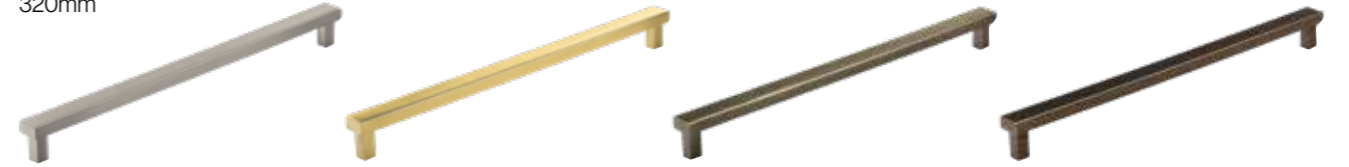

Barrington Knob Back Plate
100mm

Code / HAN-419 Code / HAN-411 Code / HAN-415 Code / HAN-423

Barrington Pull Handle
160mm

Code / HAN-377 Code / HAN-371 Code / HAN-374 Code / HAN-380

Barrington Pull Handle
320mm