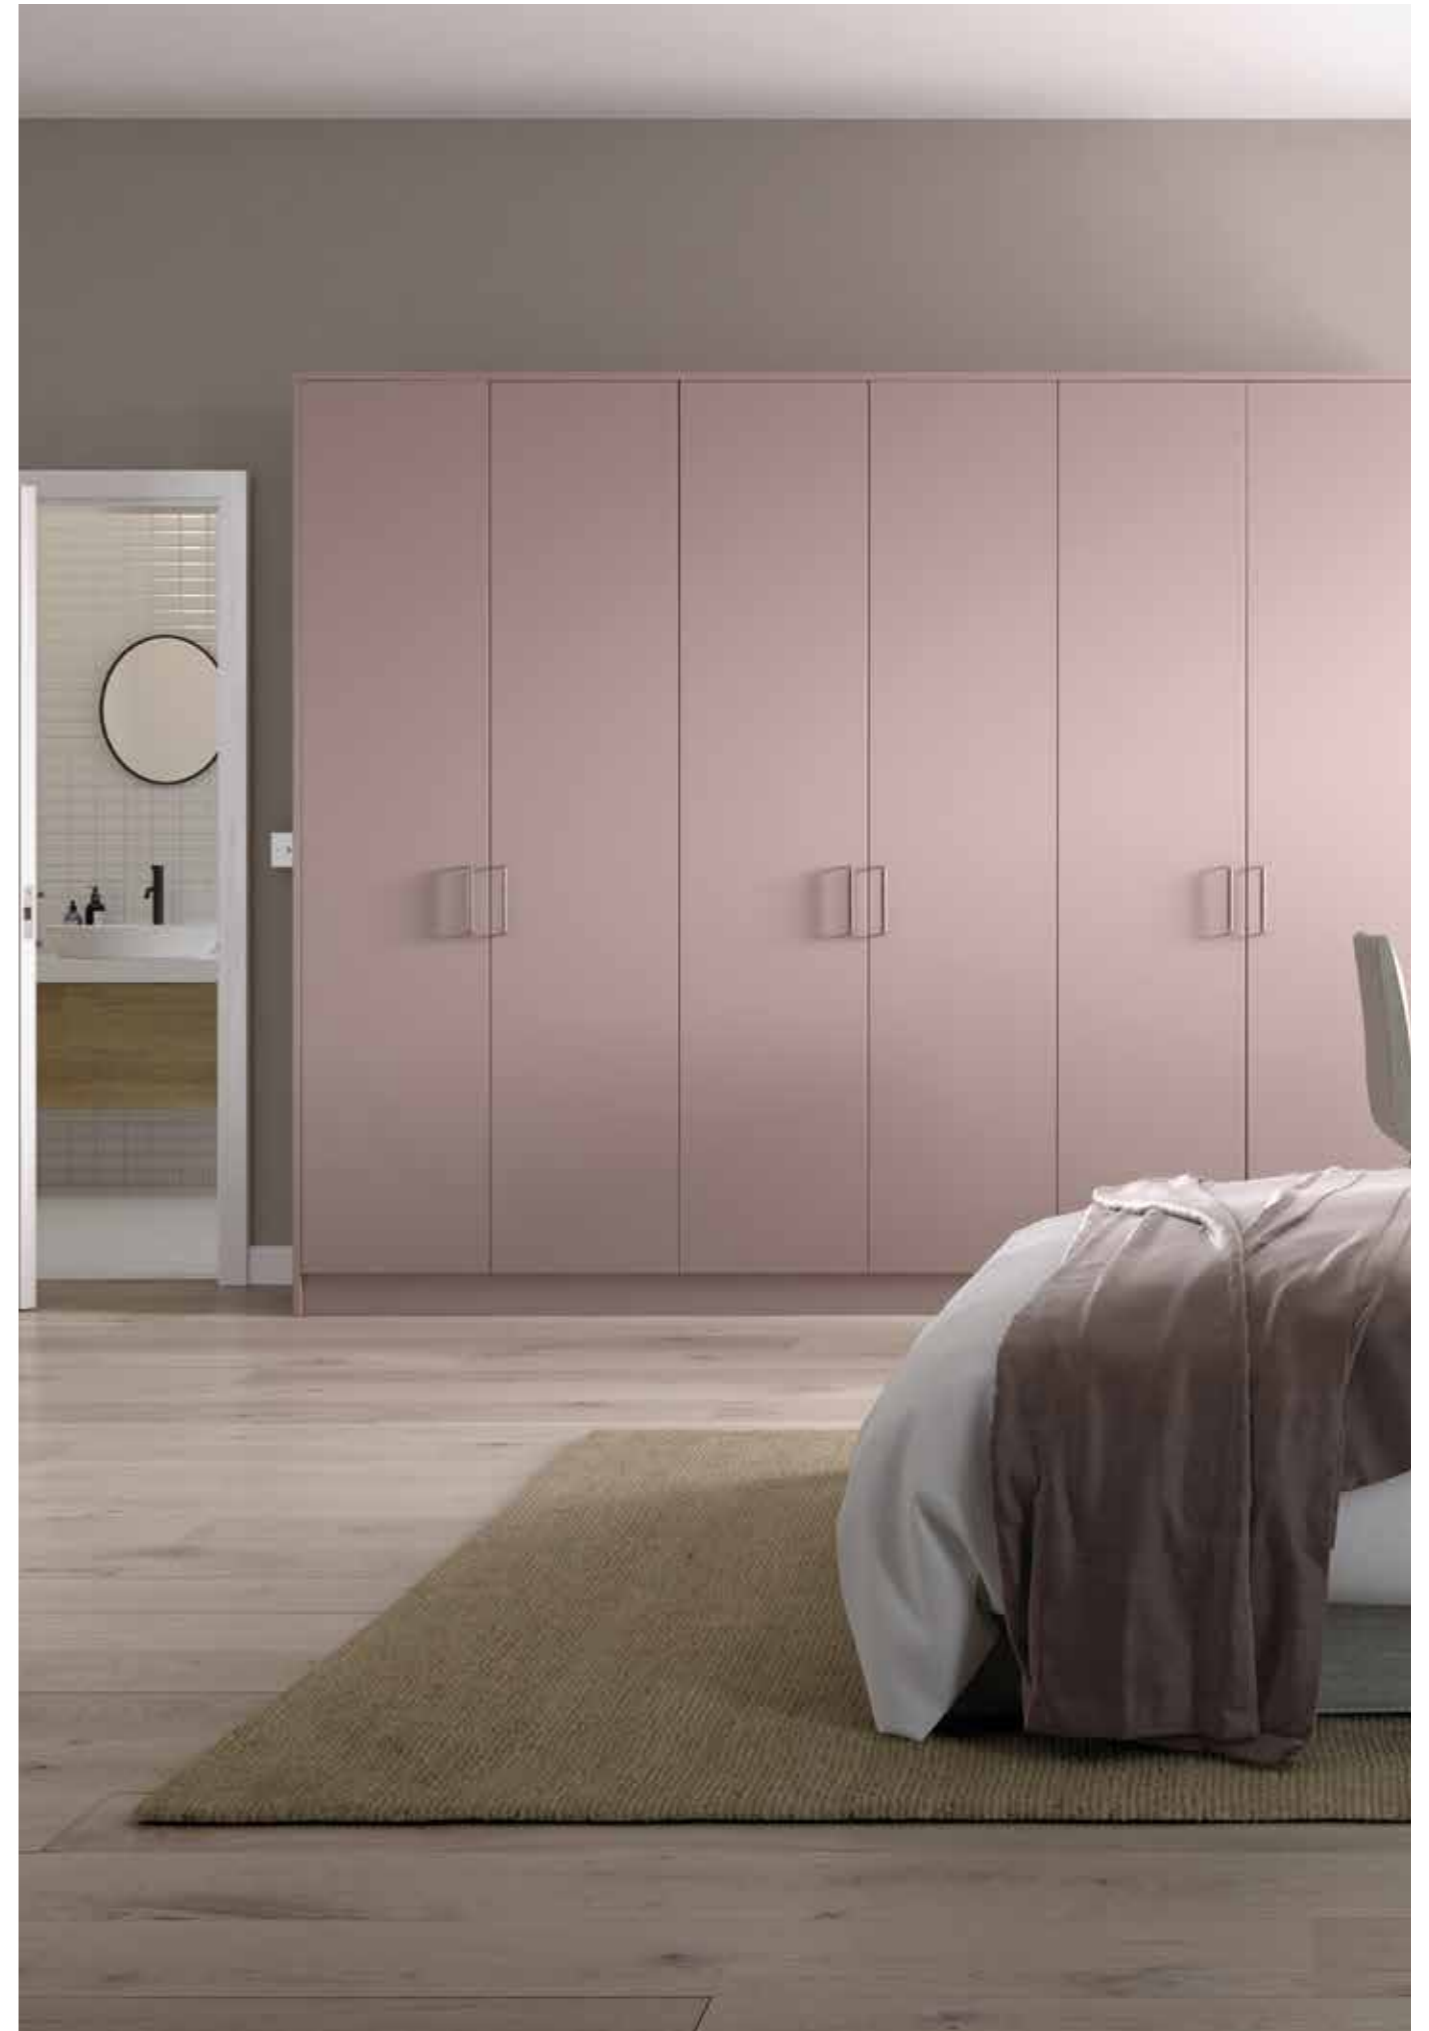

Mona
7mm Arched Edge
Detail

Marino
18mm Thick Line Detail

With our simplistic, modern doors, your bedroom should appear more spacious and less cluttered

HANDLELESS BEDROOMS

Sleek and elegantly refined, our Handleless door styles offer a practical solution for those who value simplicity and a tidy, organised space.