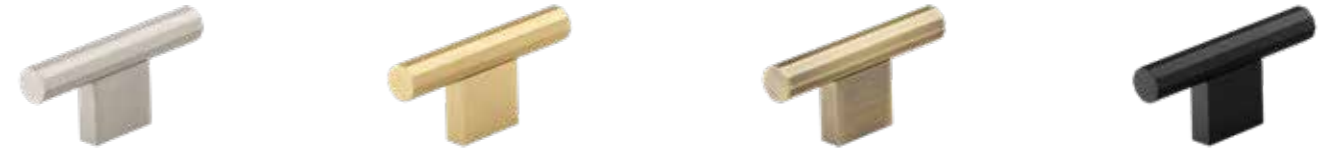

Dixton T Bar Knob | Brushed Nickel | Brushed Satin Brass | Dark Brushed Brass | Matt Black
72mm

Code / HAN-251   Code / HAN-254   Code / HAN-257   Code / HAN-260