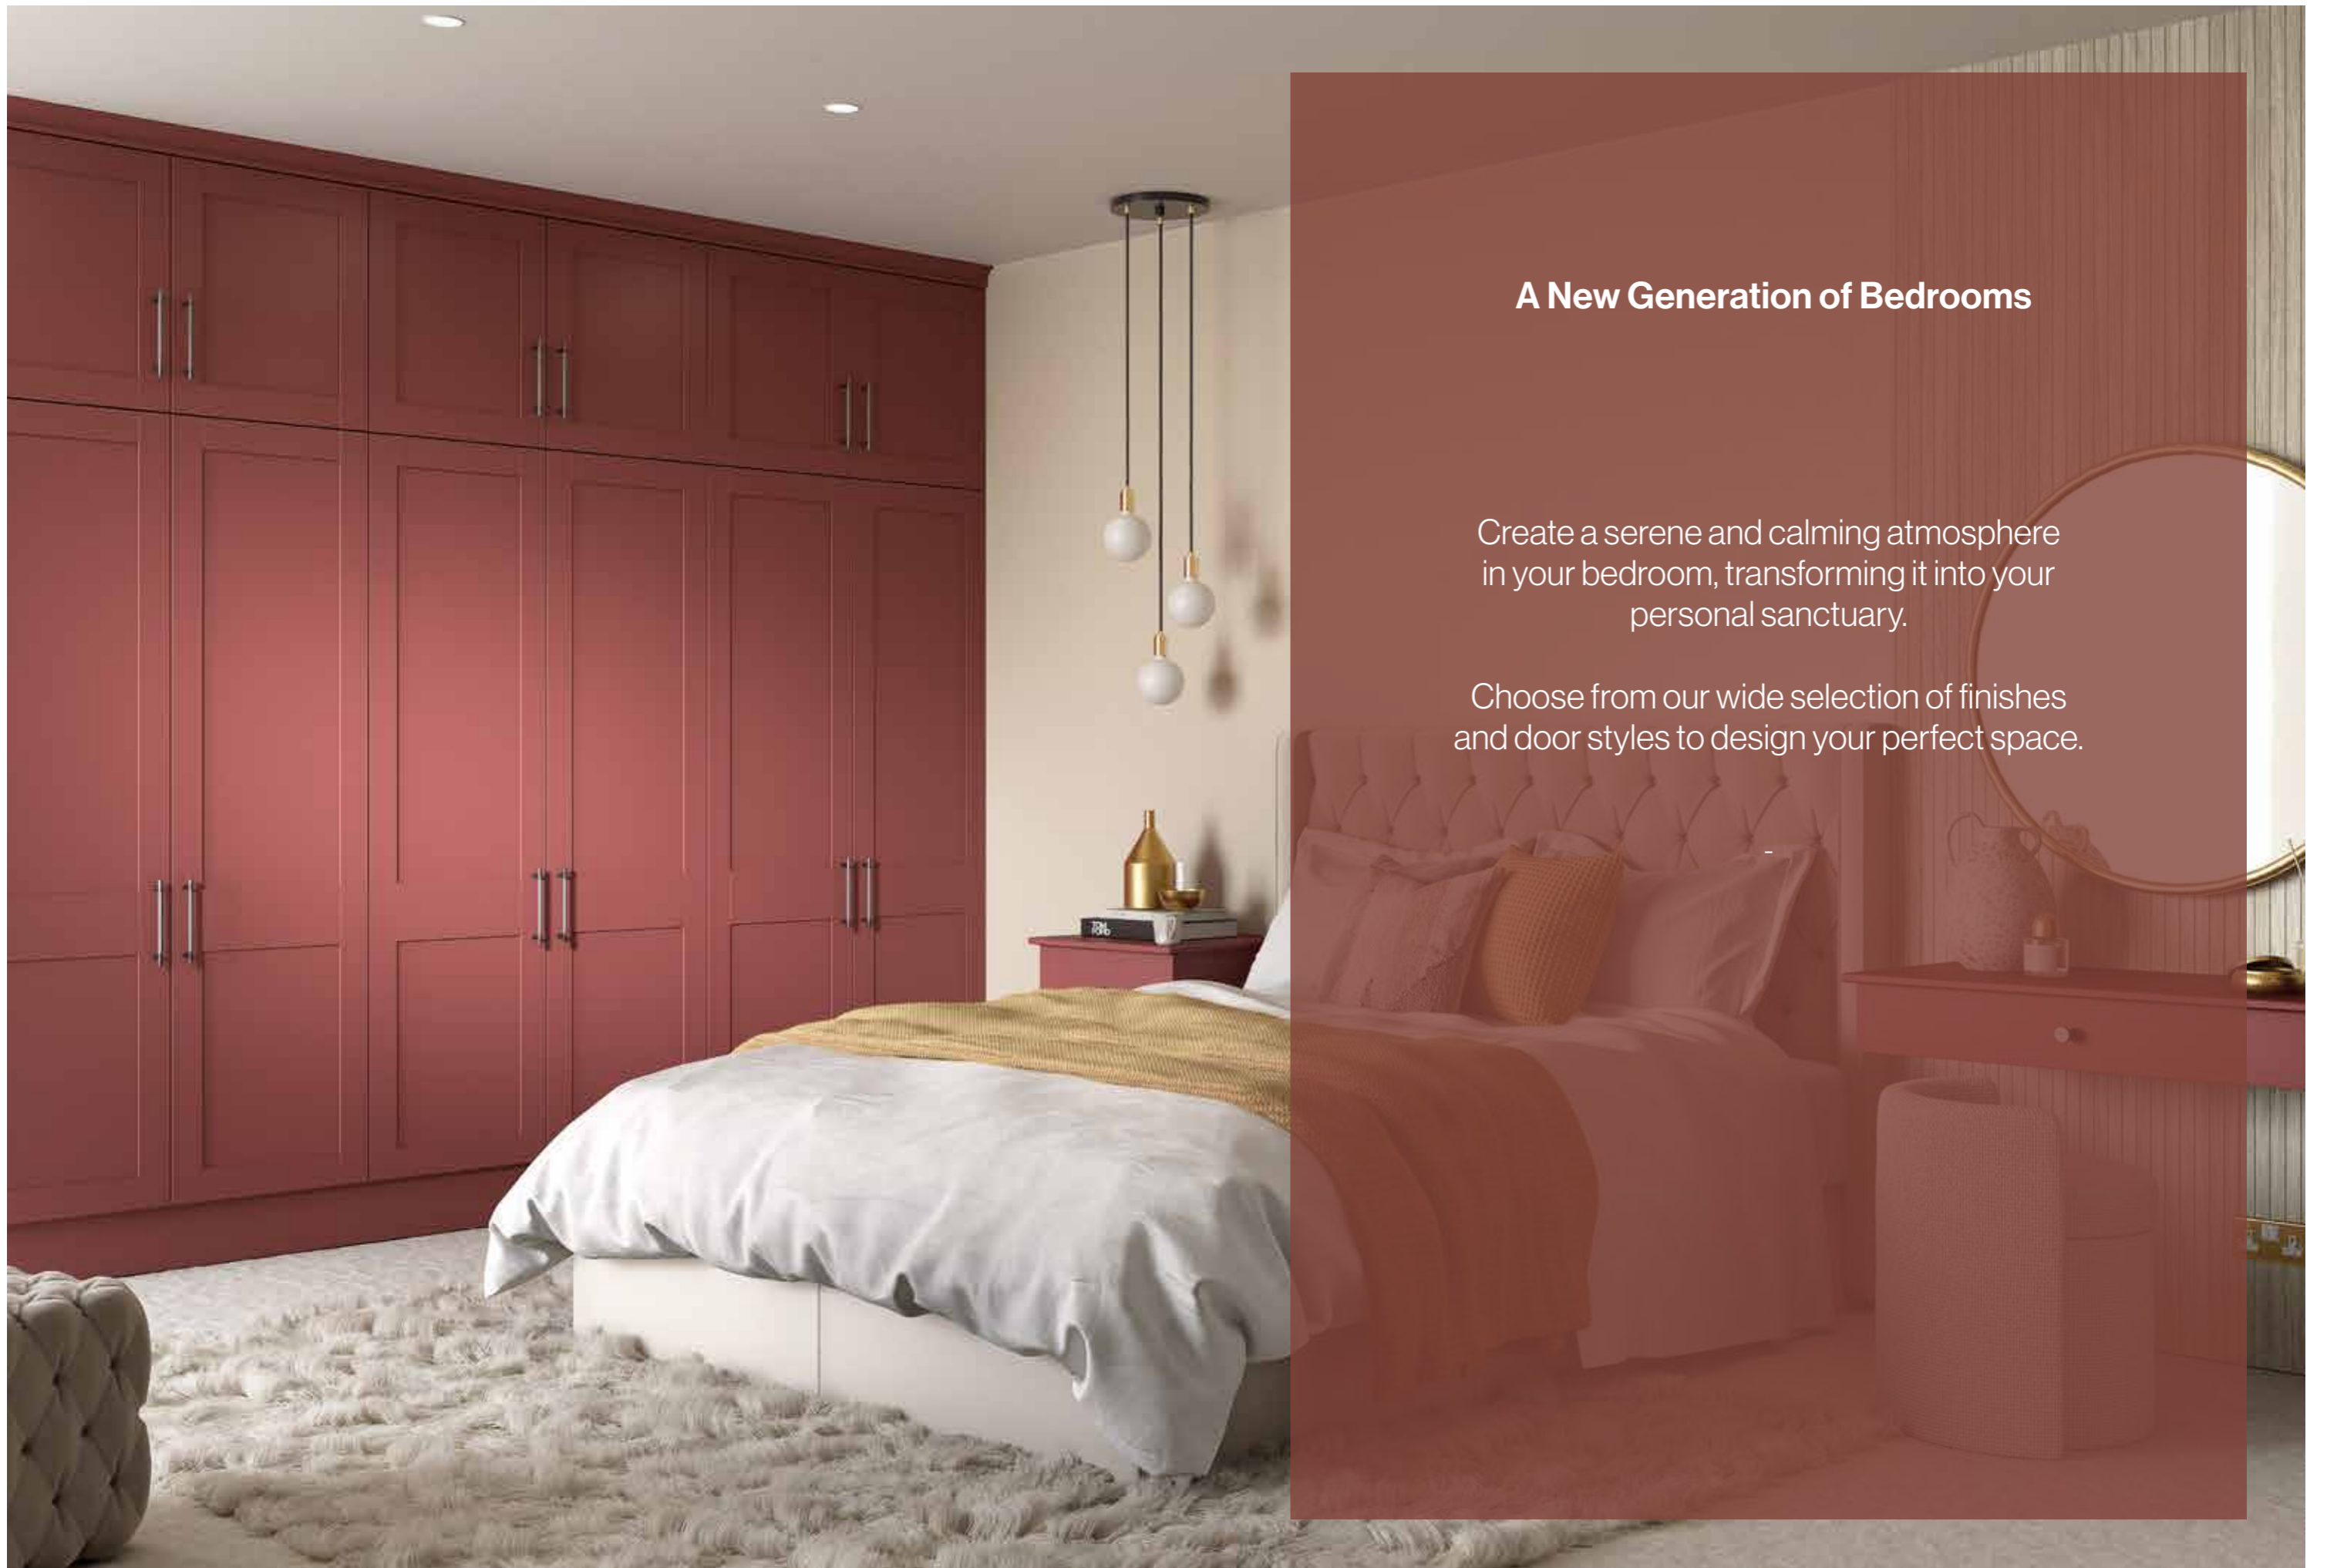

An extensive selection of contemporary grooved doors, accompanied with more traditional styles to give you an ultimate design flexibility.

Berwick Kitchen Door
/ Featured in Superior Matt Porcelain
and Superior Matt Marine Blue