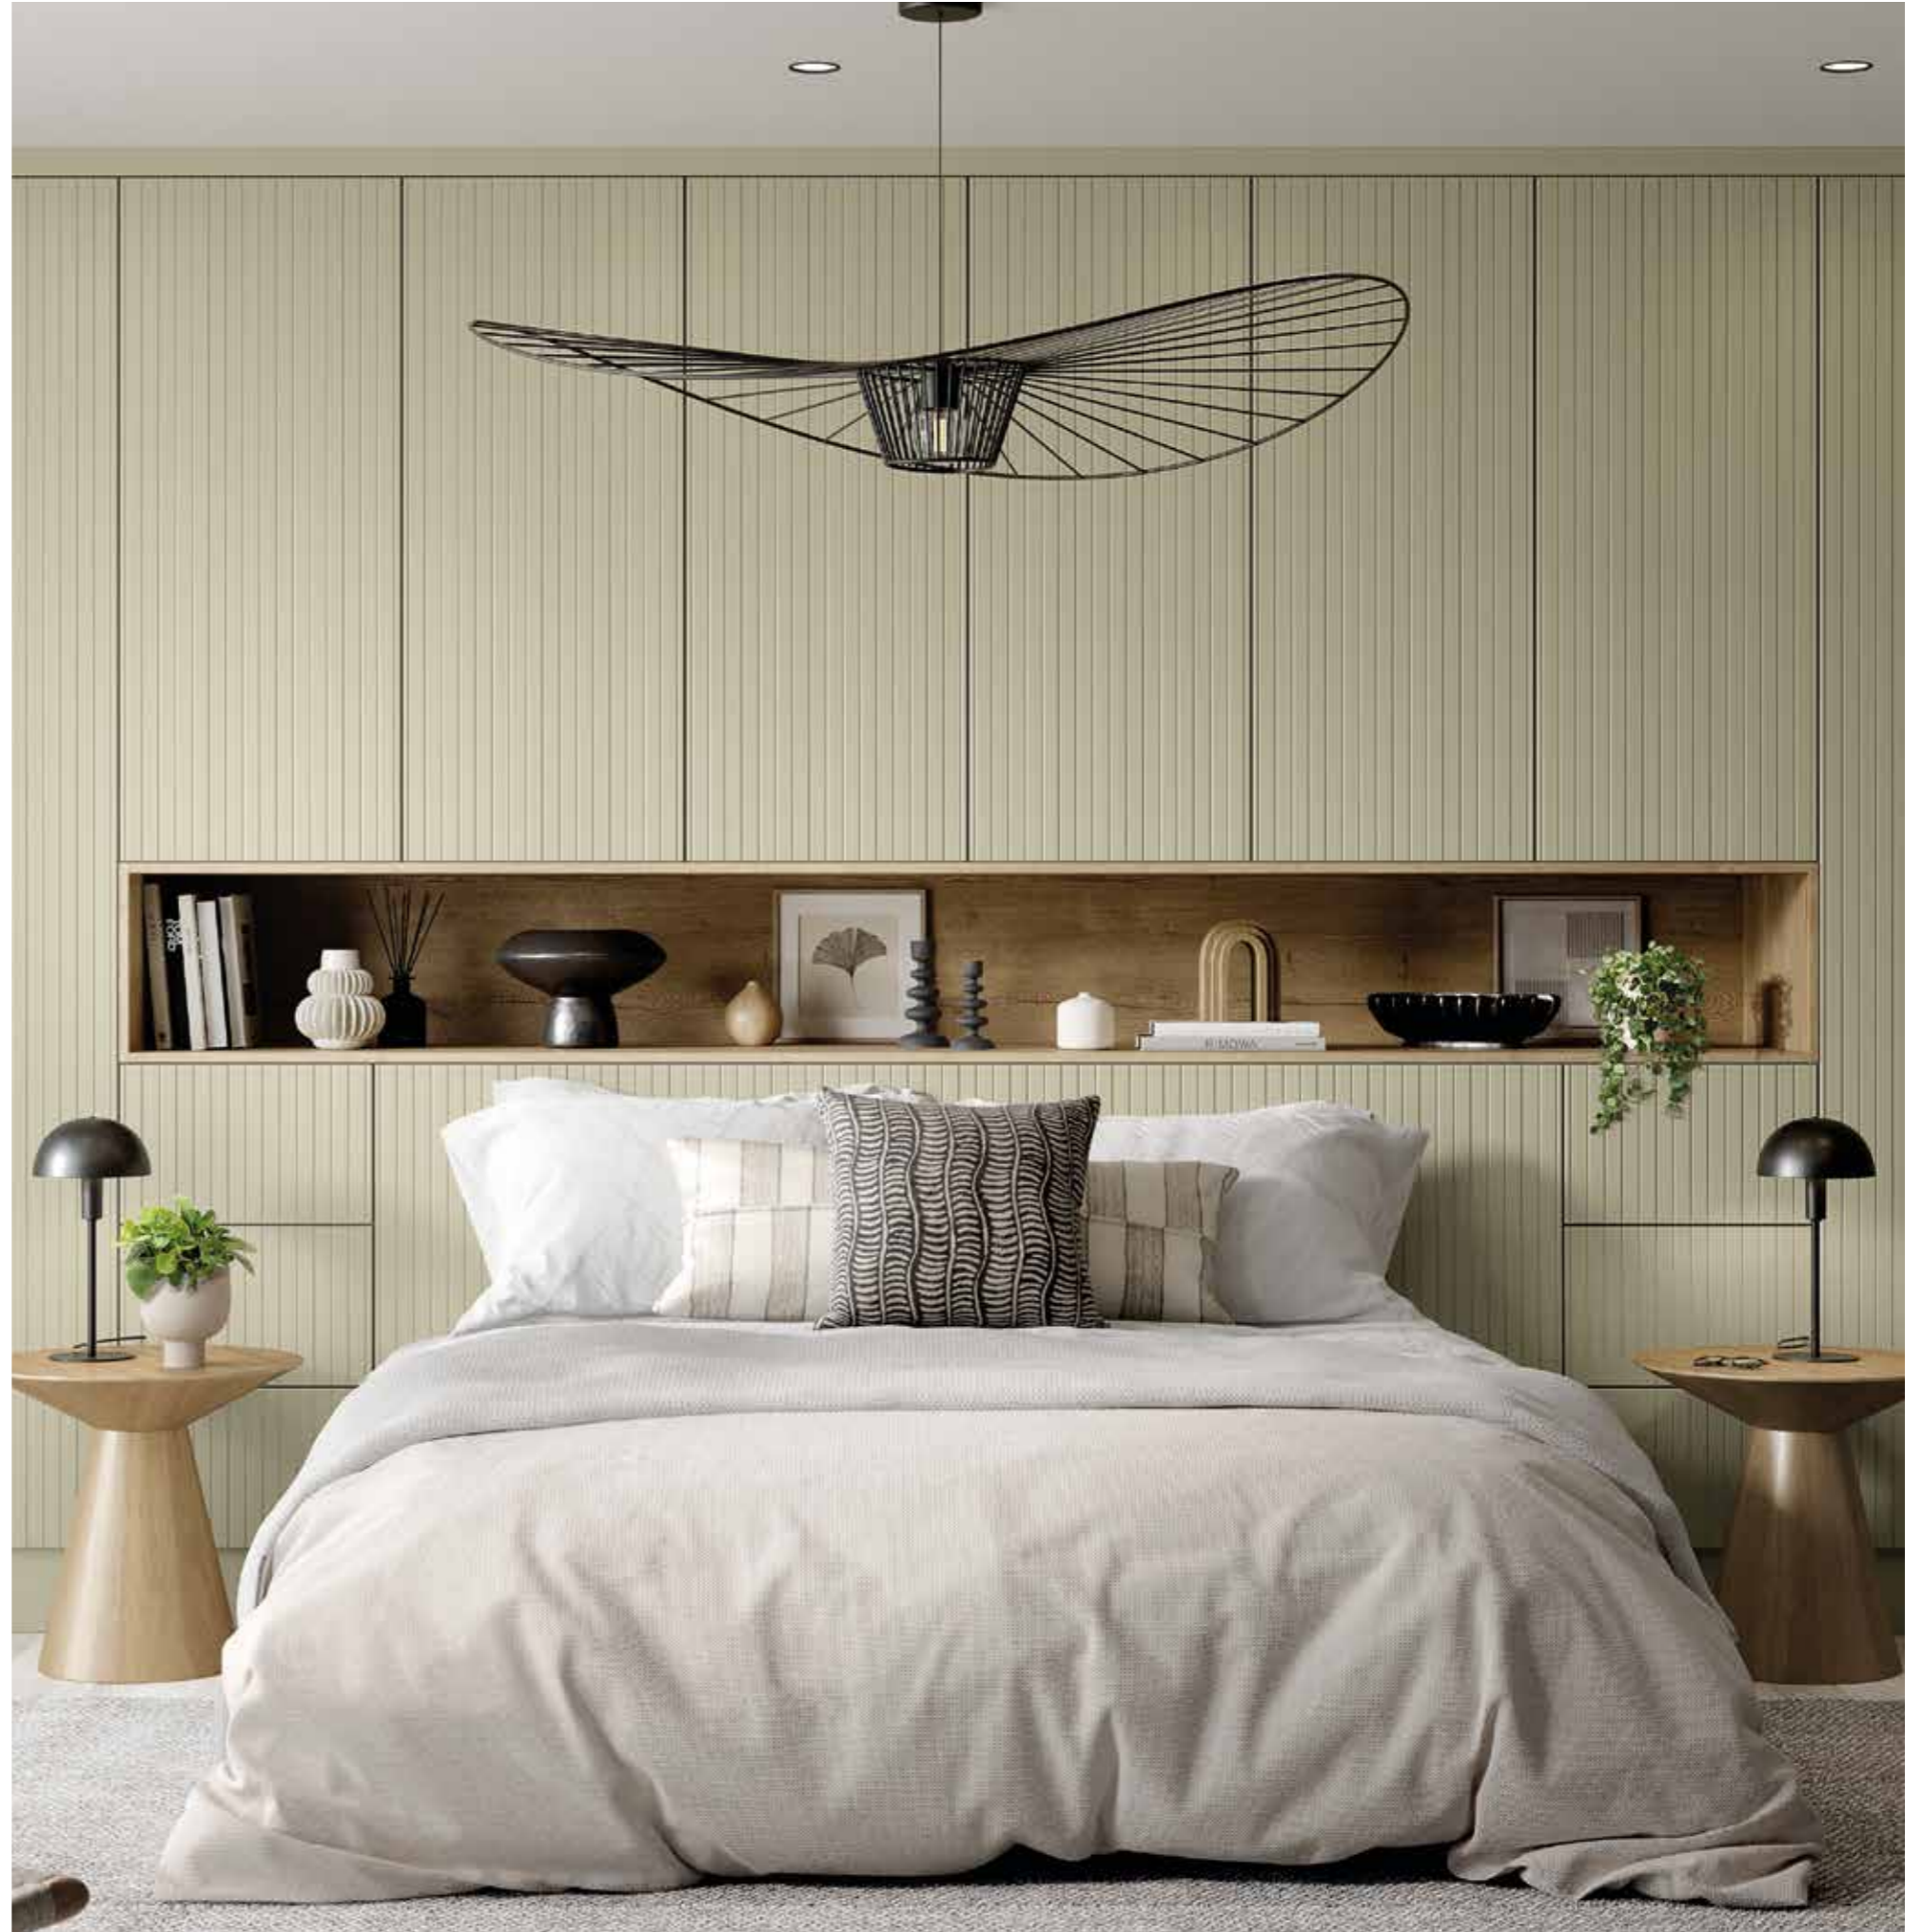

Choose between modern and traditional Grooved door styles to transform your bedroom into a unique space.

Olivia
5mm Flats in
between grooves

Ella
10mm Flats in
between grooves

Aria
15mm Flats in
between grooves

Mila
25mm Flats in
between grooves

Lena
50mm Flats in
between grooves

Pembroke
Line spacing
may vary

Shutter Groove
70mm Stile Width

Newport
90mm Stile Width

Berwick
65mm Stile Width

Amalfi
85mm Stile Width

Westbury
70mm Stile Width

Saxon Square
60mm Stile Width

Choose from a diverse selection of designs, ranging from modern to traditional, to perfectly suit your personal taste

220 **Pembrook Bedroom Door** / Featured in Legno Pure White