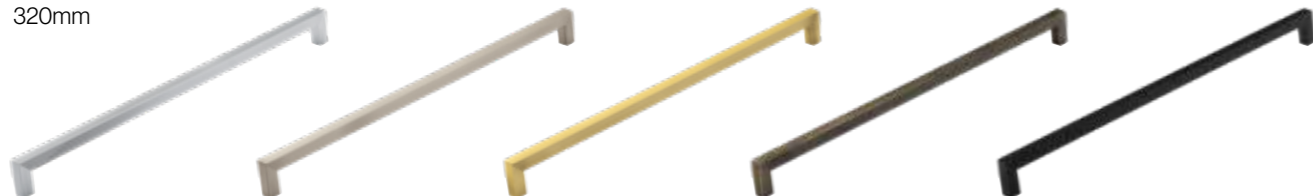

Belgravia Knob | Polished Nickel | Brushed Nickel | Satin Brass Lacquered | Dark Brushed Brass | Matt Black
35mm

Battersea Pull Handle
320mm

Code / HAN-198   Code / HAN-204   Code / HAN-195   Code / HAN-201   Code / HAN-207