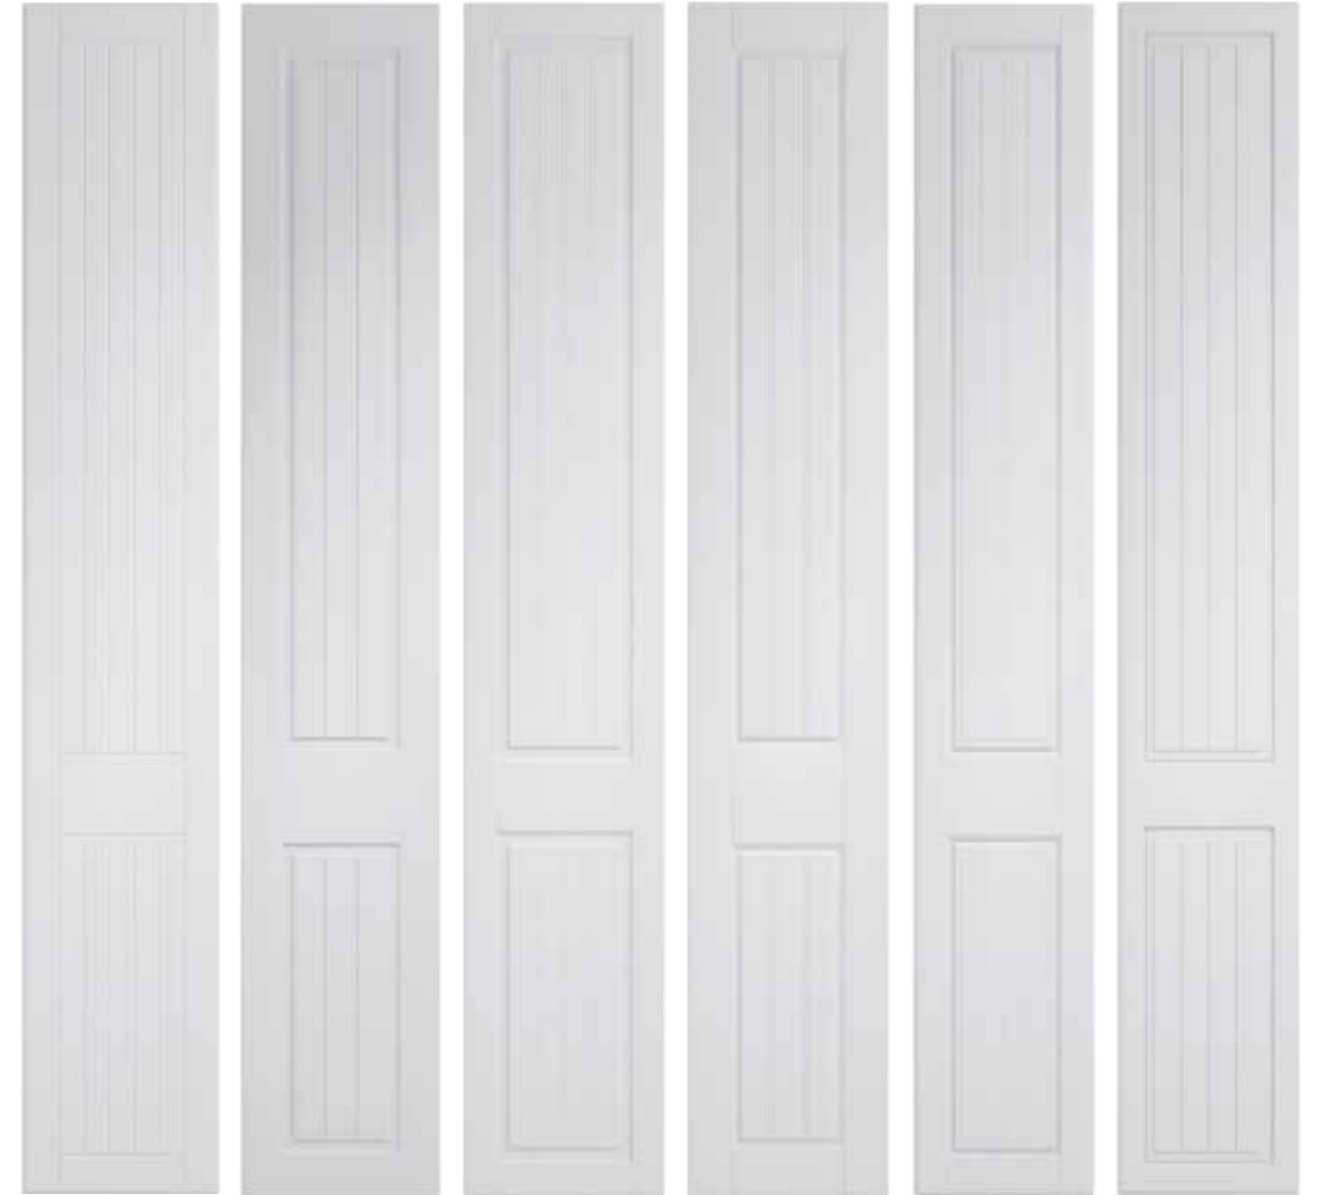

Shutter Groove
70mm Stile Width

Newport
90mm Stile Width

Berwick
65mm Stile Width

Amalfi
85mm Stile Width

Westbury
70mm Stile Width

Saxon Square
60mm Stile Width