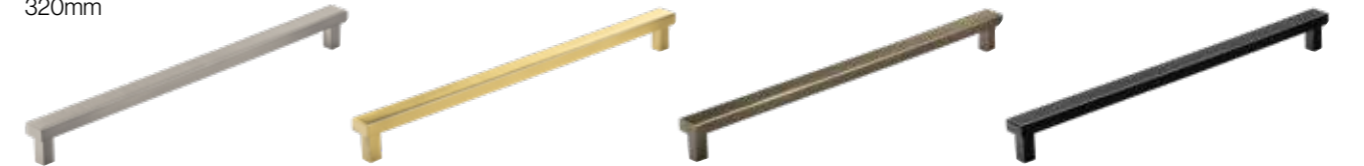

Barrington Pull Handle
320mm

Code / HAN-378   Code / HAN-372   Code / HAN-375   Code / HAN-381