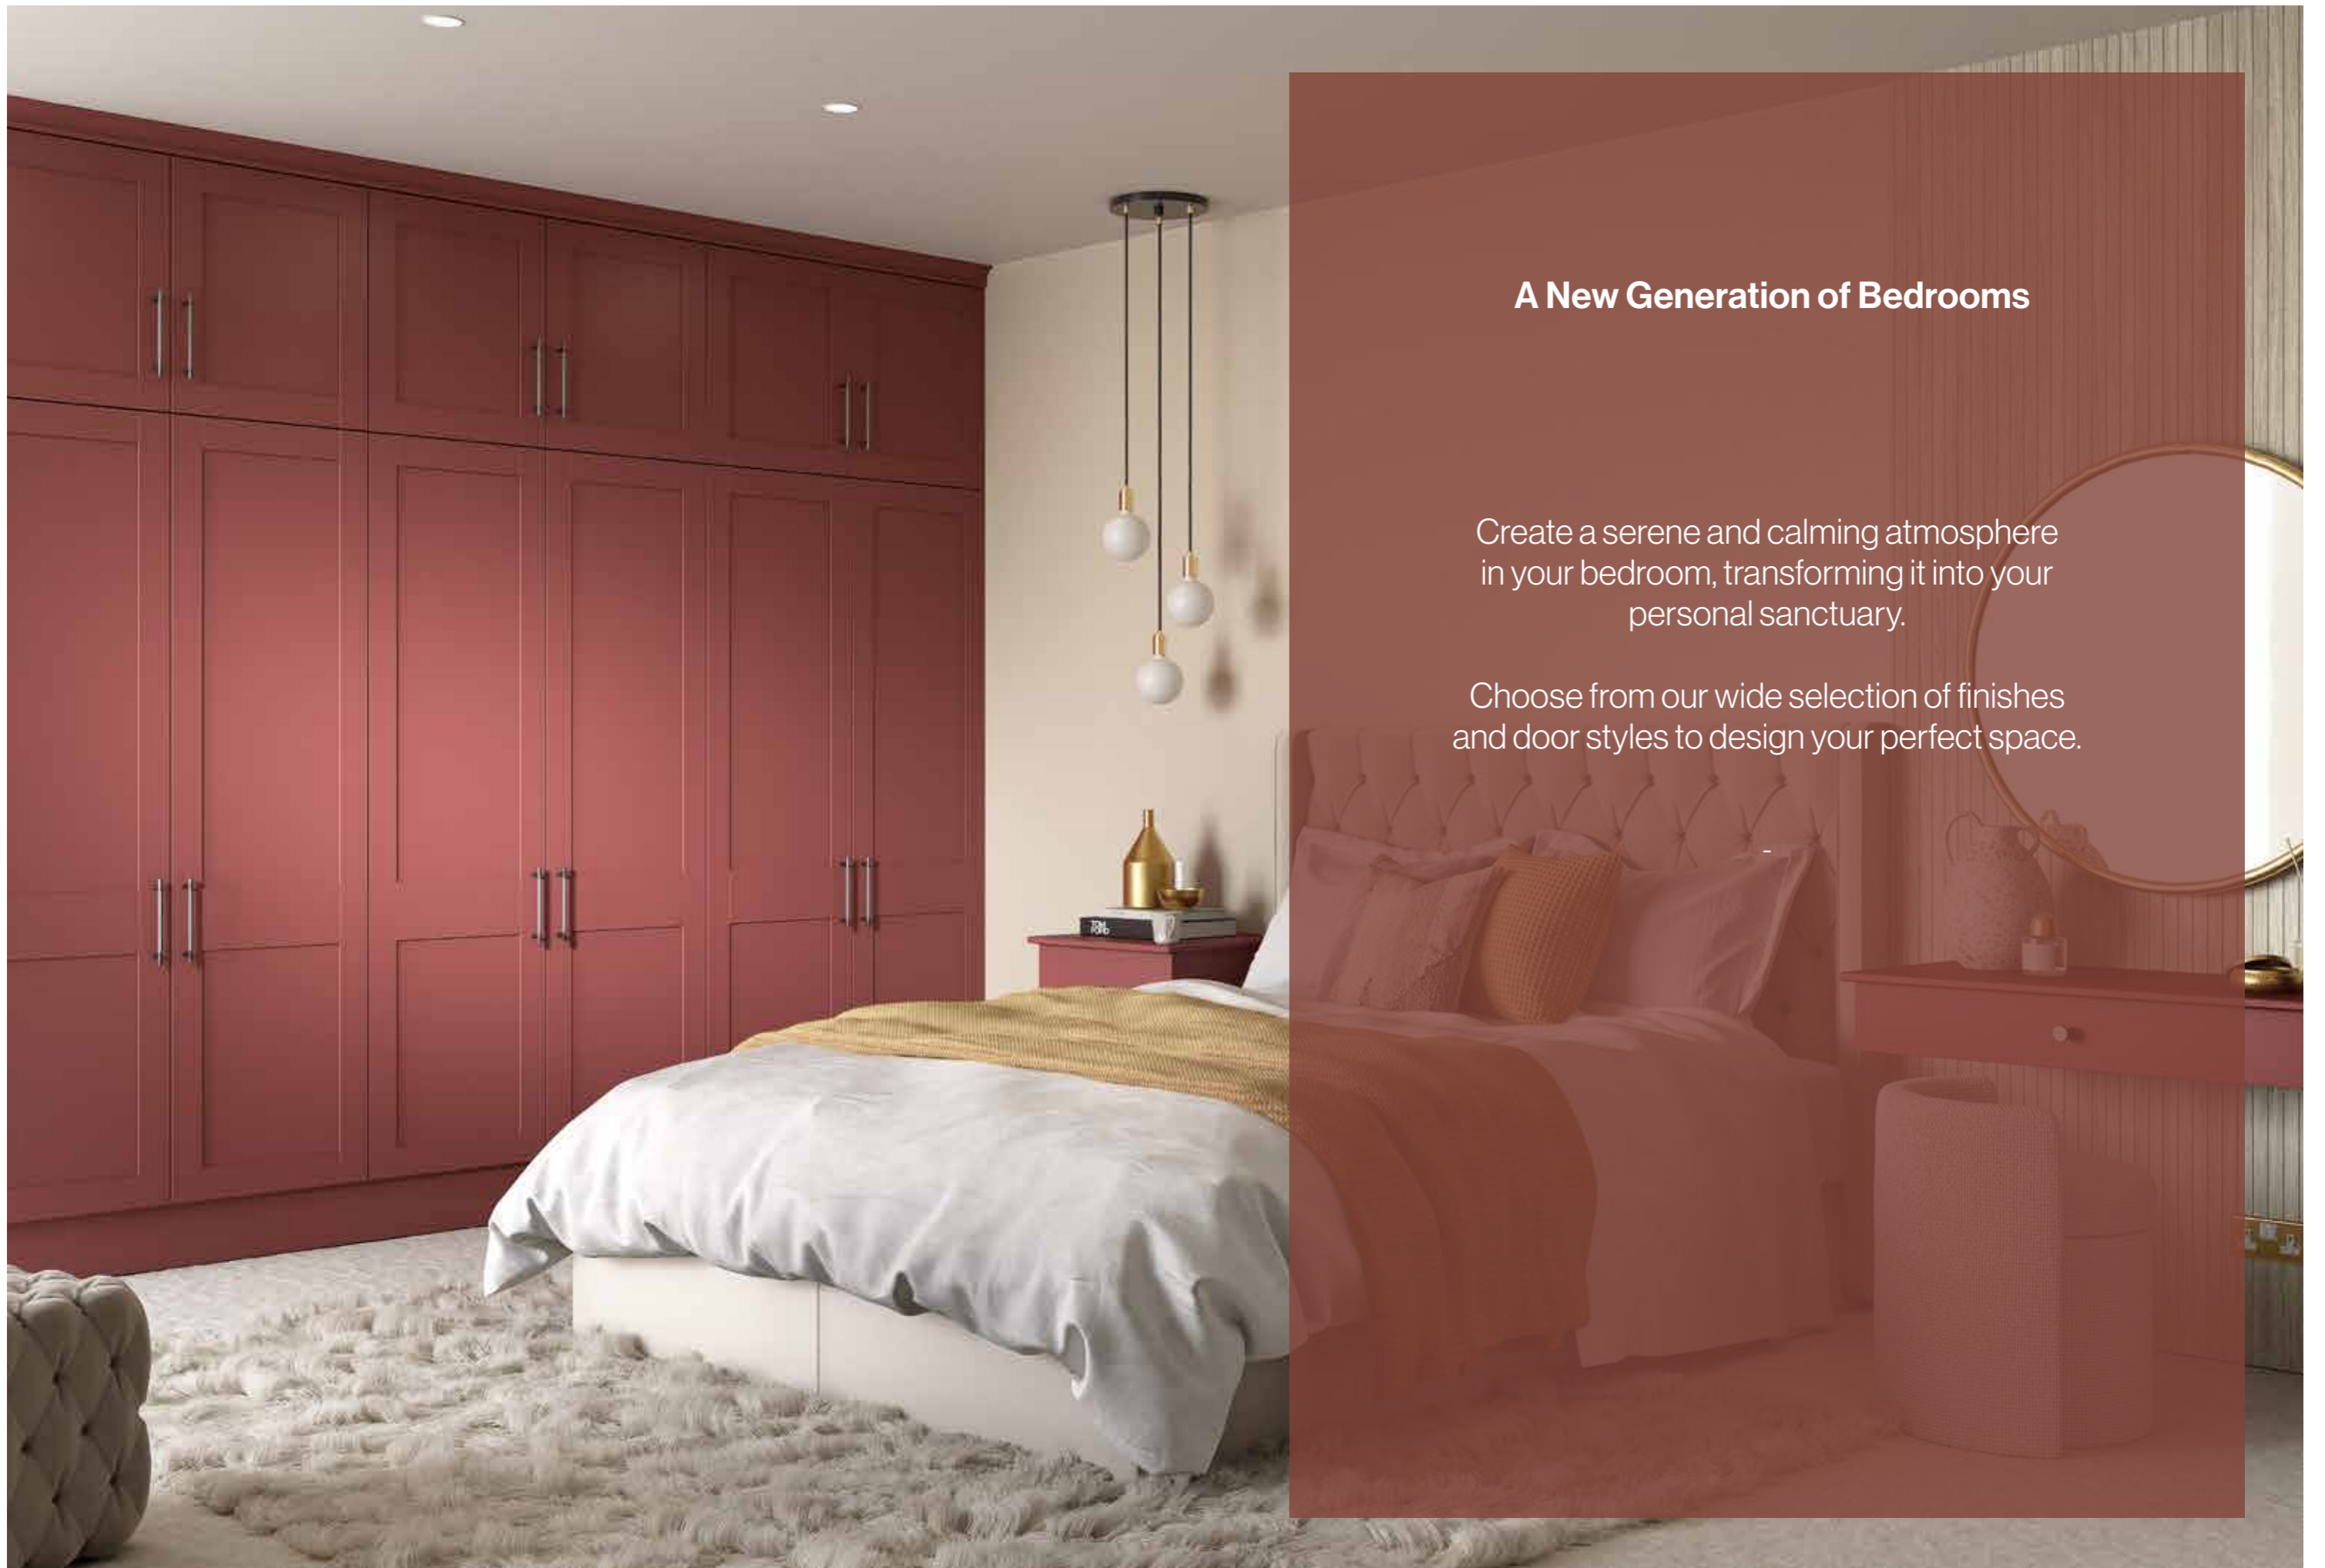

A New Generation of Bedrooms

Create a serene and calming atmosphere in your bedroom, transforming it into your personal sanctuary.

Choose from our wide selection of finishes and door styles to design your perfect space.