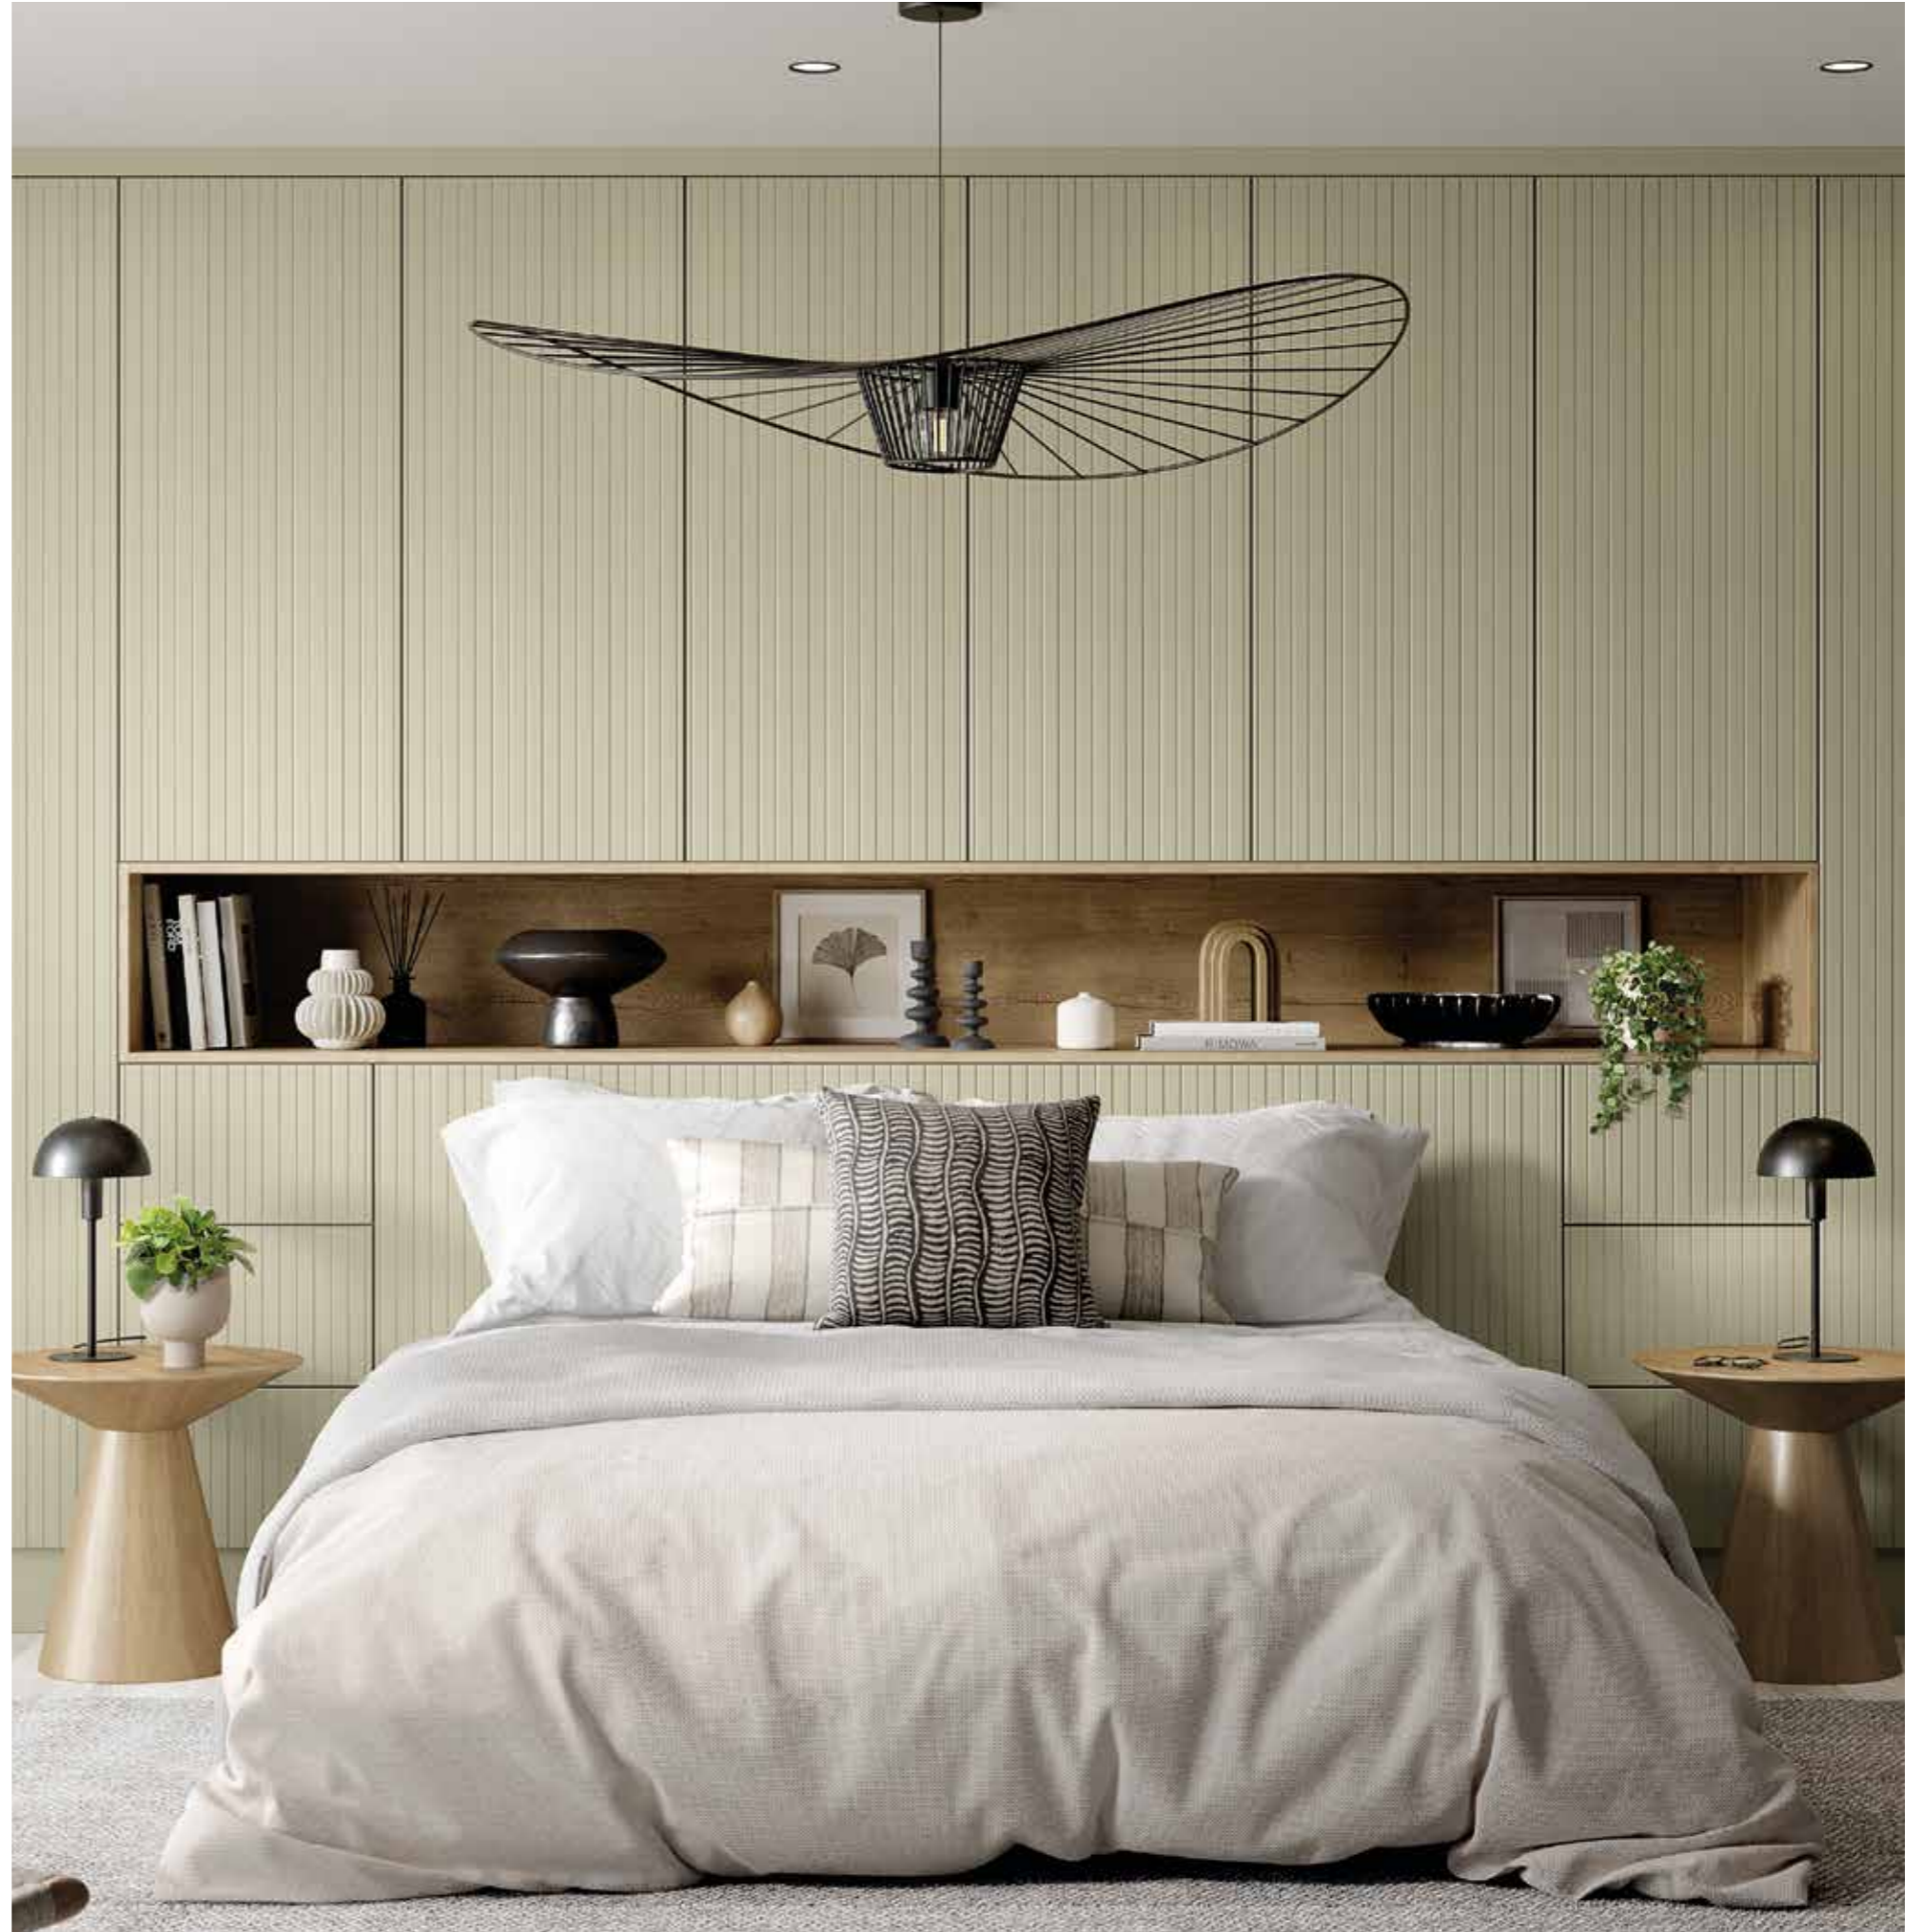

Choose between modern and traditional
Grooved door styles to transform your
bedroom into a unique space.

Olivia
5mm Flats in
between grooves

Ella
10mm Flats in
between grooves

Aria
15mm Flats in
between grooves

Mila
25mm Flats in
between grooves

Lena
50mm Flats in
between grooves

Pembroke
Line spacing
may vary

Shutter Groove
70mm Stile Width

Newport
90mm Stile Width

Berwick
65mm Stile Width

Amalfi
85mm Stile Width

Westbury
70mm Stile Width

Saxon Square
60mm Stile Width

Choose from a diverse selection of designs, ranging from modern to traditional, to perfectly suit your personal taste

220 **Pembrook Bedroom Door** / Featured in Legno Pure White