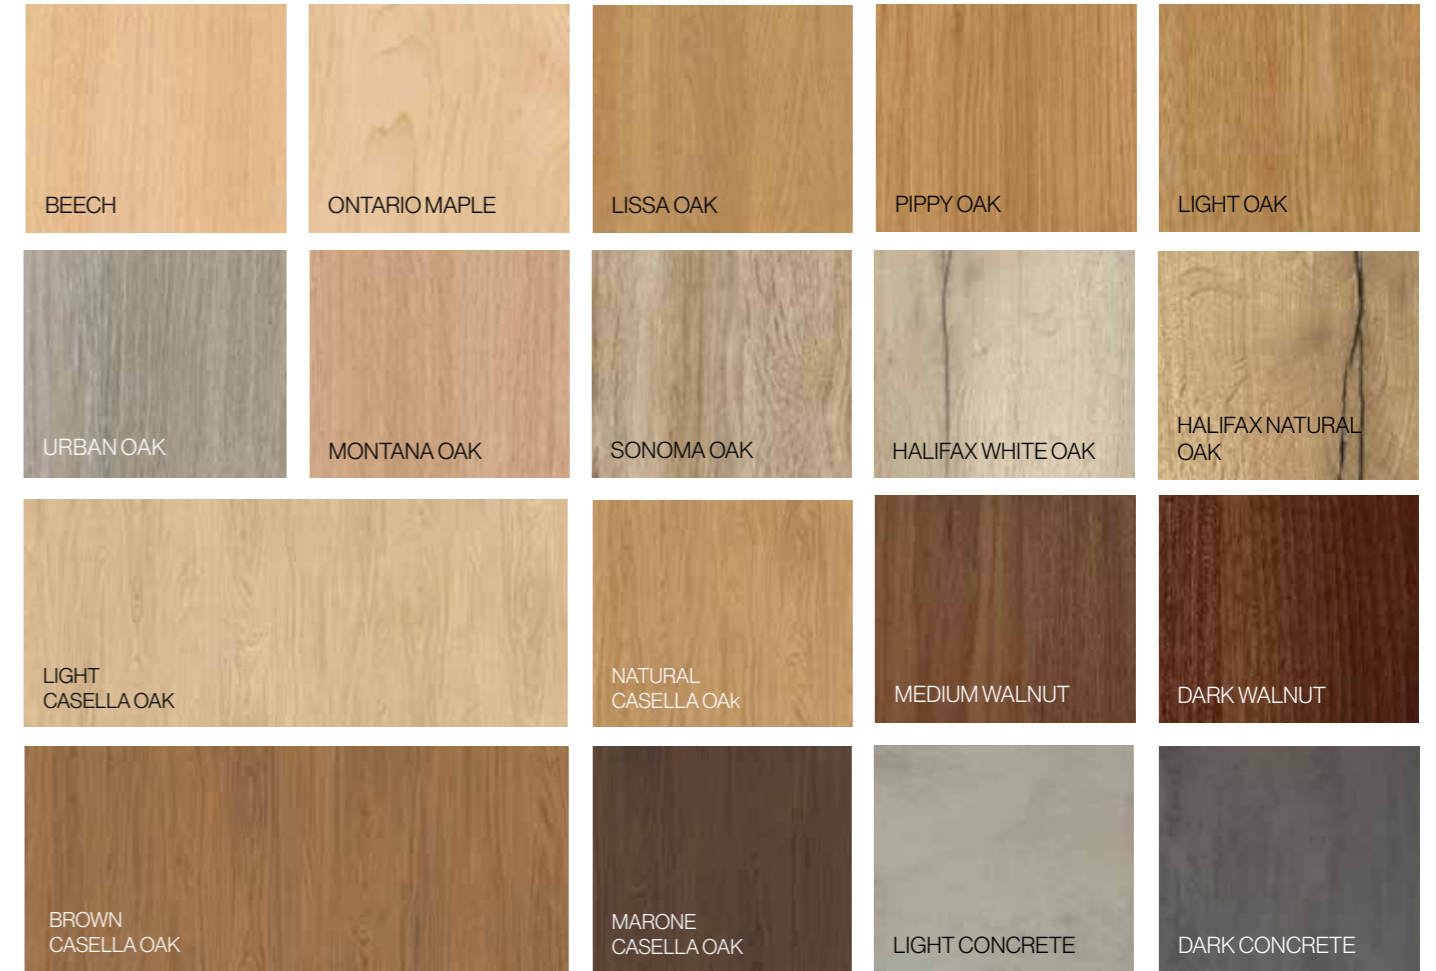

6 **Morgan Kitchen Door** / Featured in Natural Casella Oak

Matt Finishes / Woodgrain Effects

Matt Finishes / Legno

Matt Finishes / **Smooth**

Matt Finishes / **Superior Matt Smooth**

Matt Finishes / **High Gloss and Metallics**