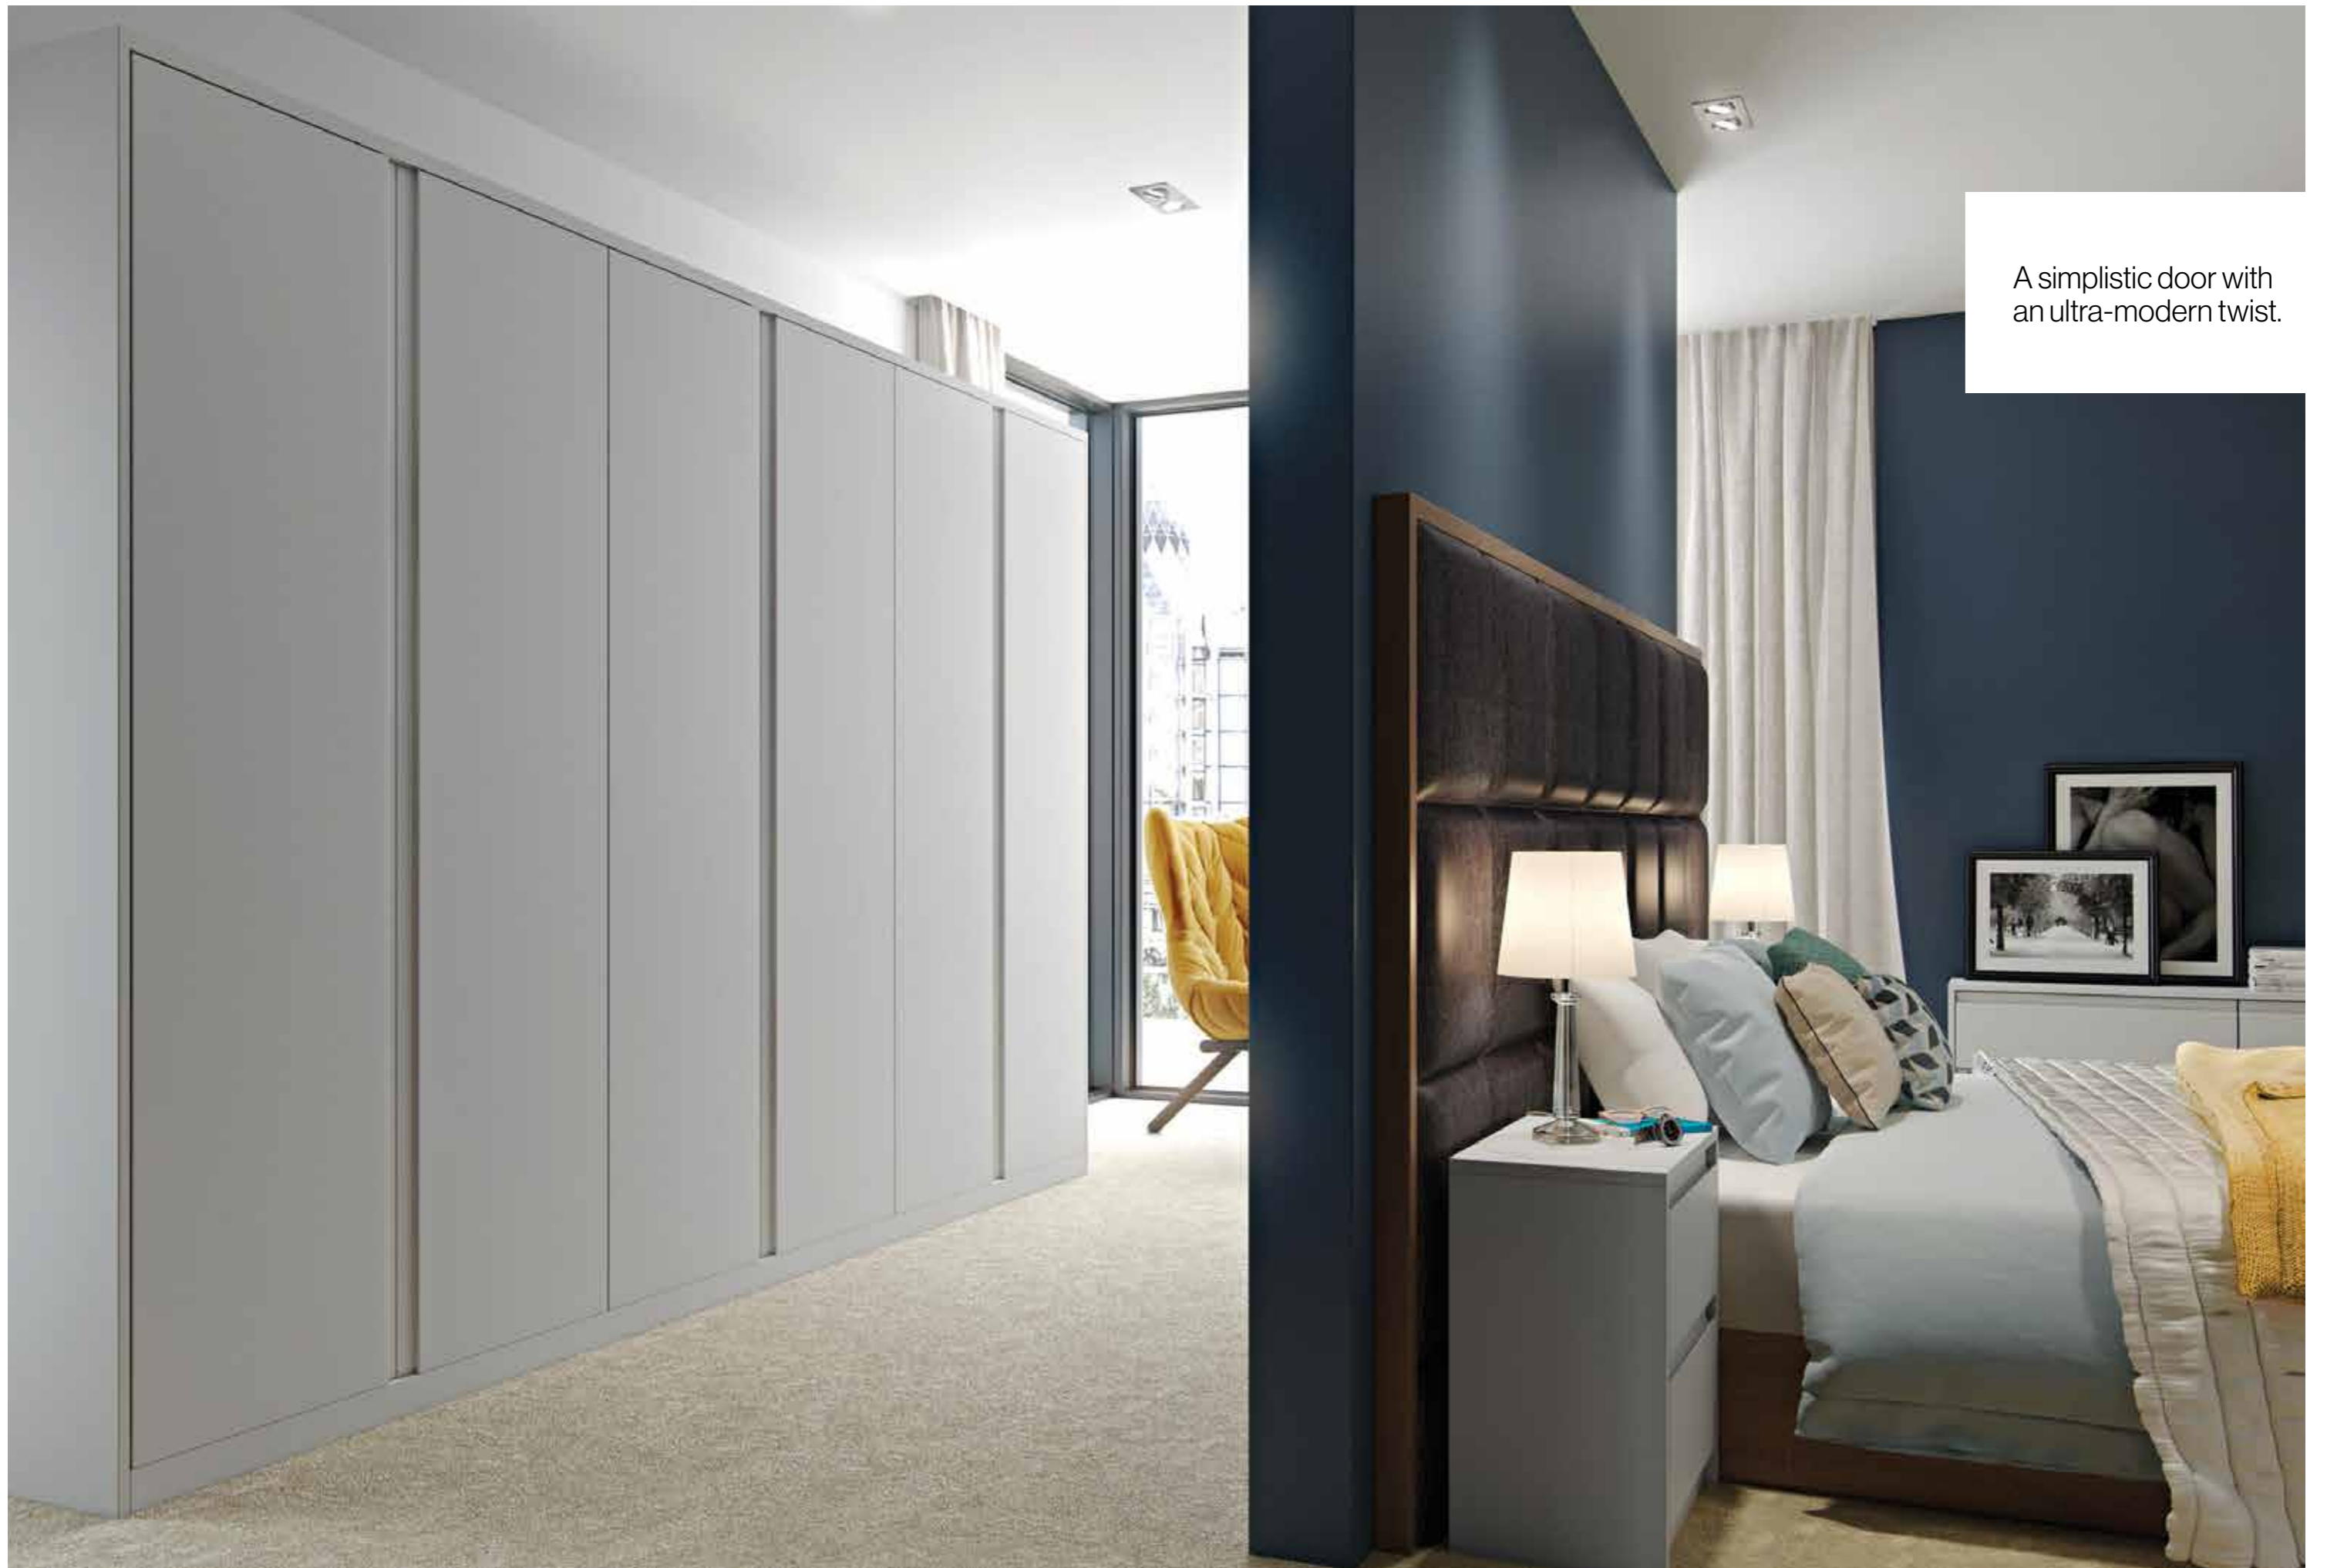

## HANDLELESS BEDROOMS

Sleek and elegantly refined, our Handleless door styles offer a practical solution for those who value simplicity and a tidy, organised space.

**Kassel**  
22mm Thick

**Alaska**  
18mm Thick

A simplistic door with an ultra-modern twist.