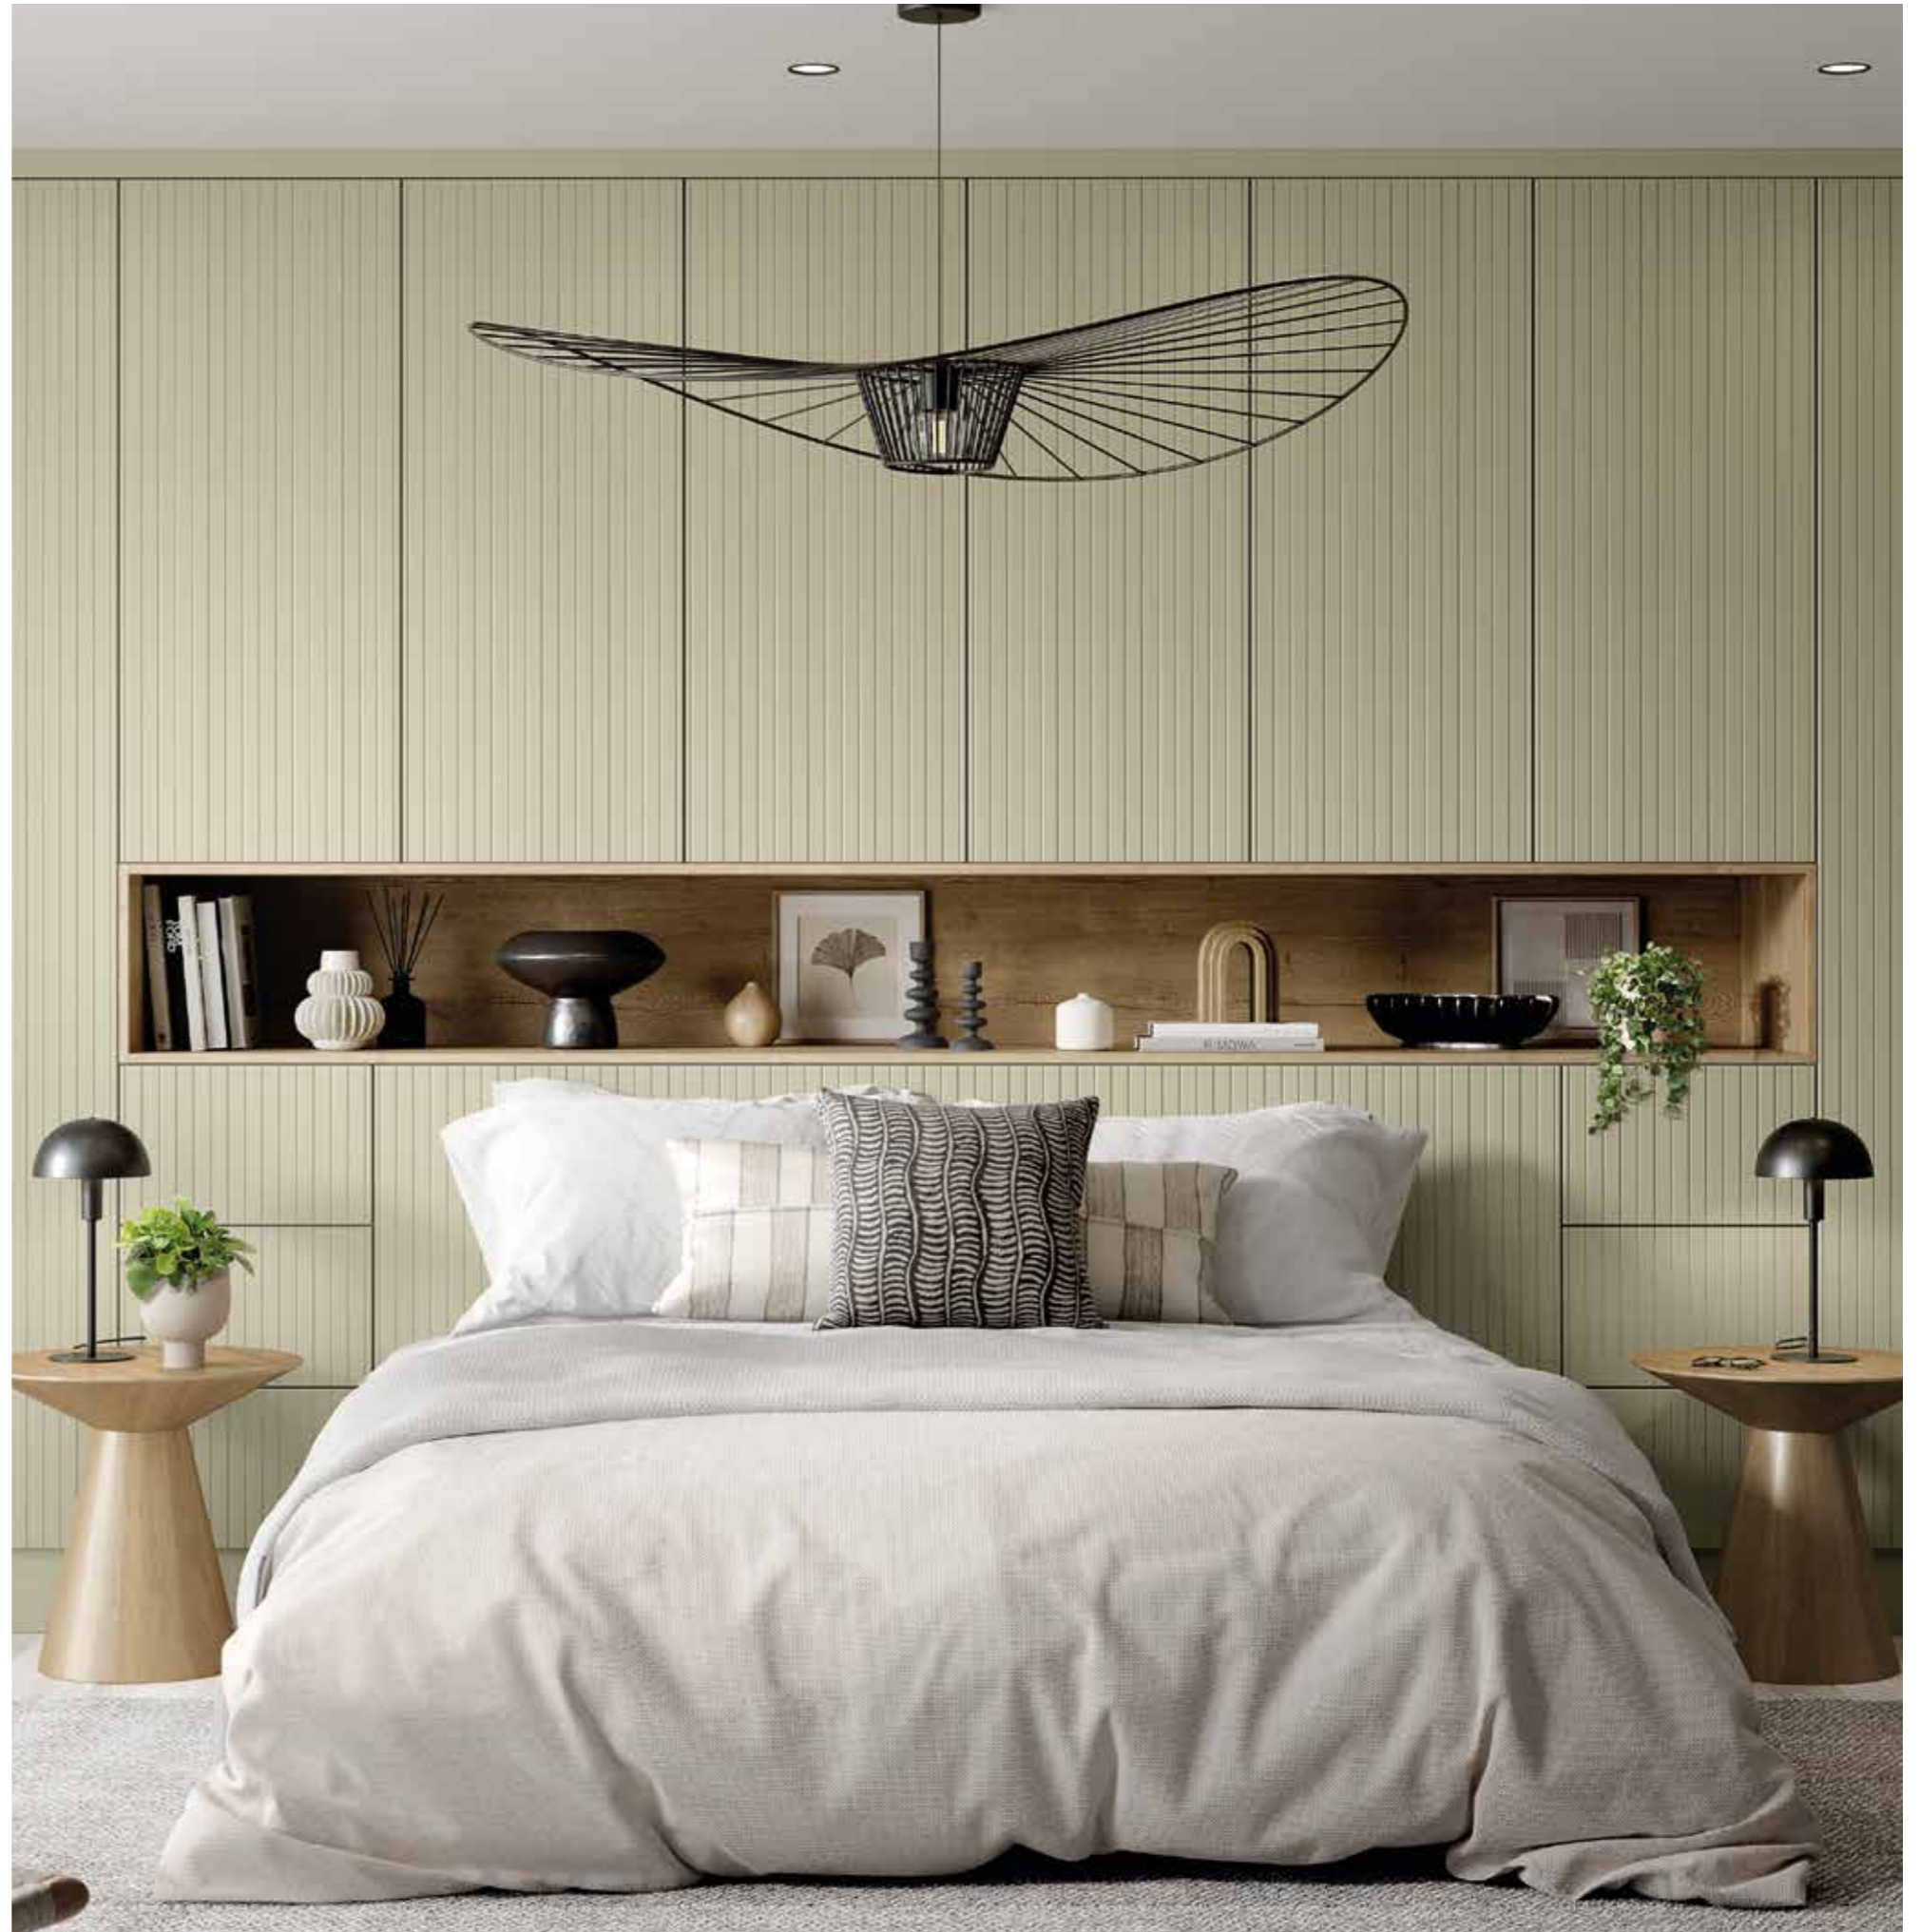

## GROOVED BEDROOMS

Choose between modern and traditional  
Grooved door styles to transform your  
bedroom into a unique space.

**Olivia**  
5mm Flats in  
between grooves

**Ella**  
10mm Flats in  
between grooves

**Newport**  
90mm Stile Width

**Berwick**  
65mm Stile Width

**Amalfi**  
85mm Stile Width

**Westbury**  
70mm Stile Width

**Saxon Square**  
60mm Stile Width

Choose from a diverse selection of designs, ranging from modern to traditional, to perfectly suit your personal taste