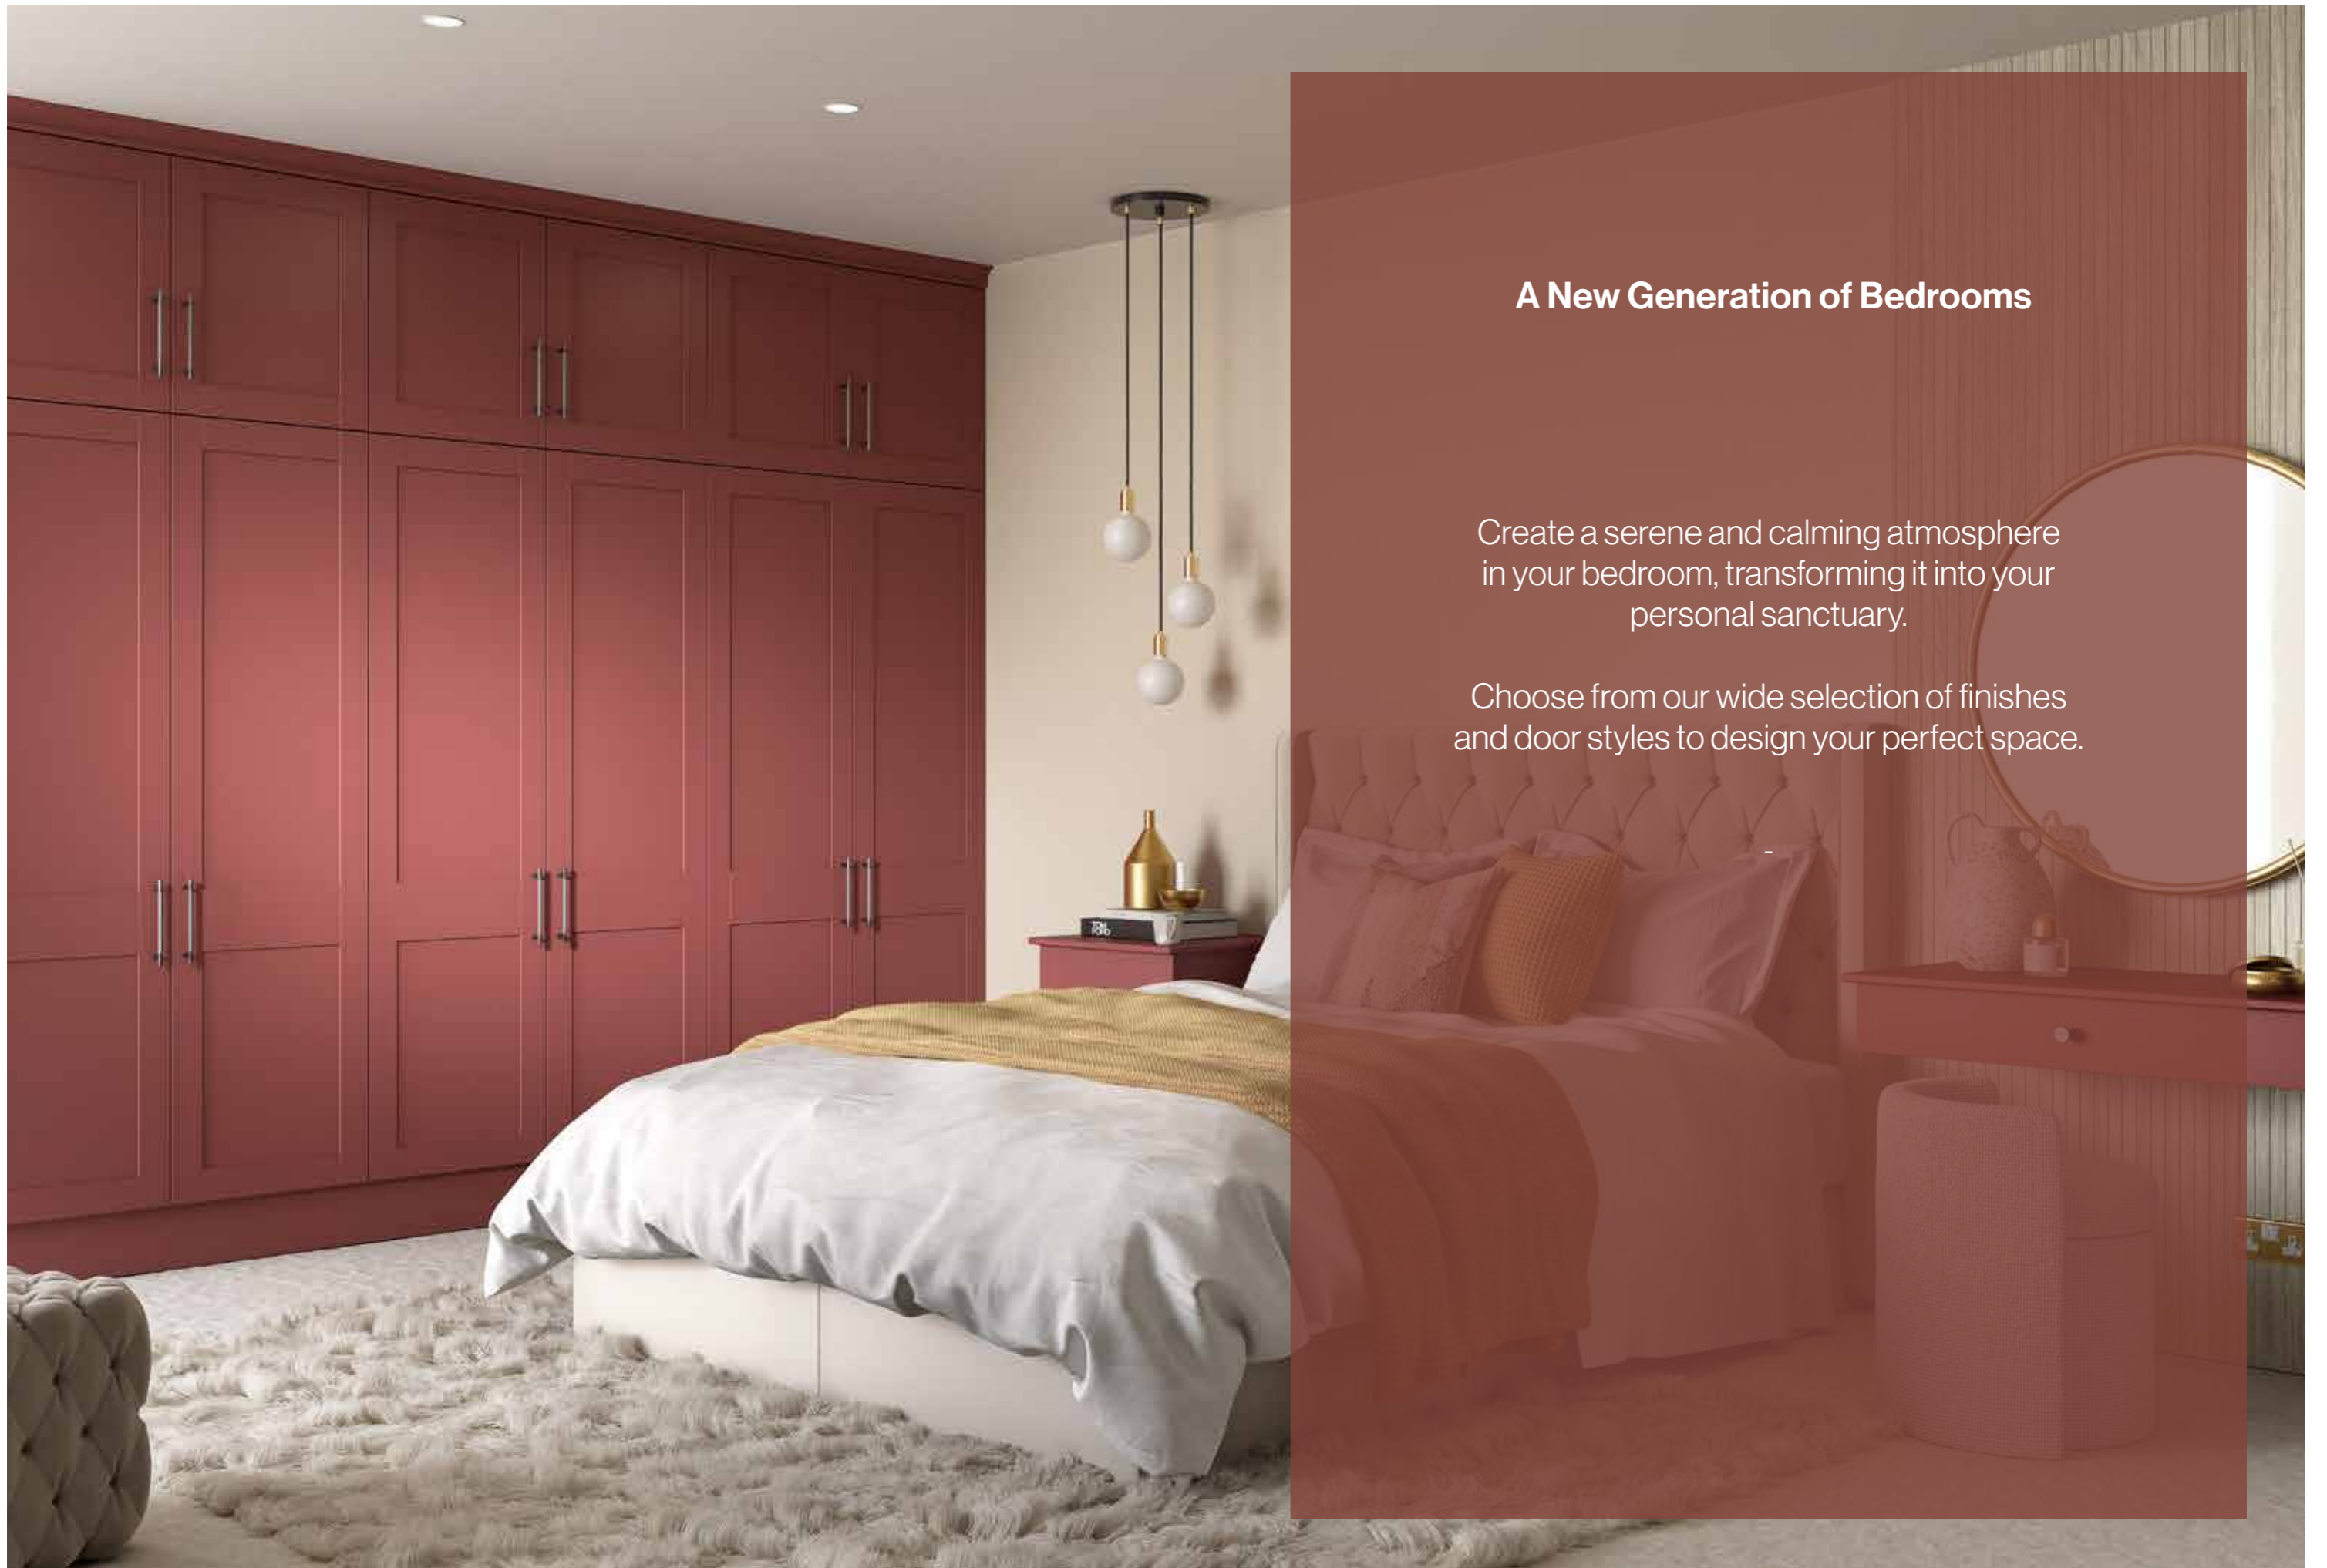

**Berwick Kitchen Door**  
/ Featured in Superior Matt Porcelain  
and Superior Matt Marine Blue