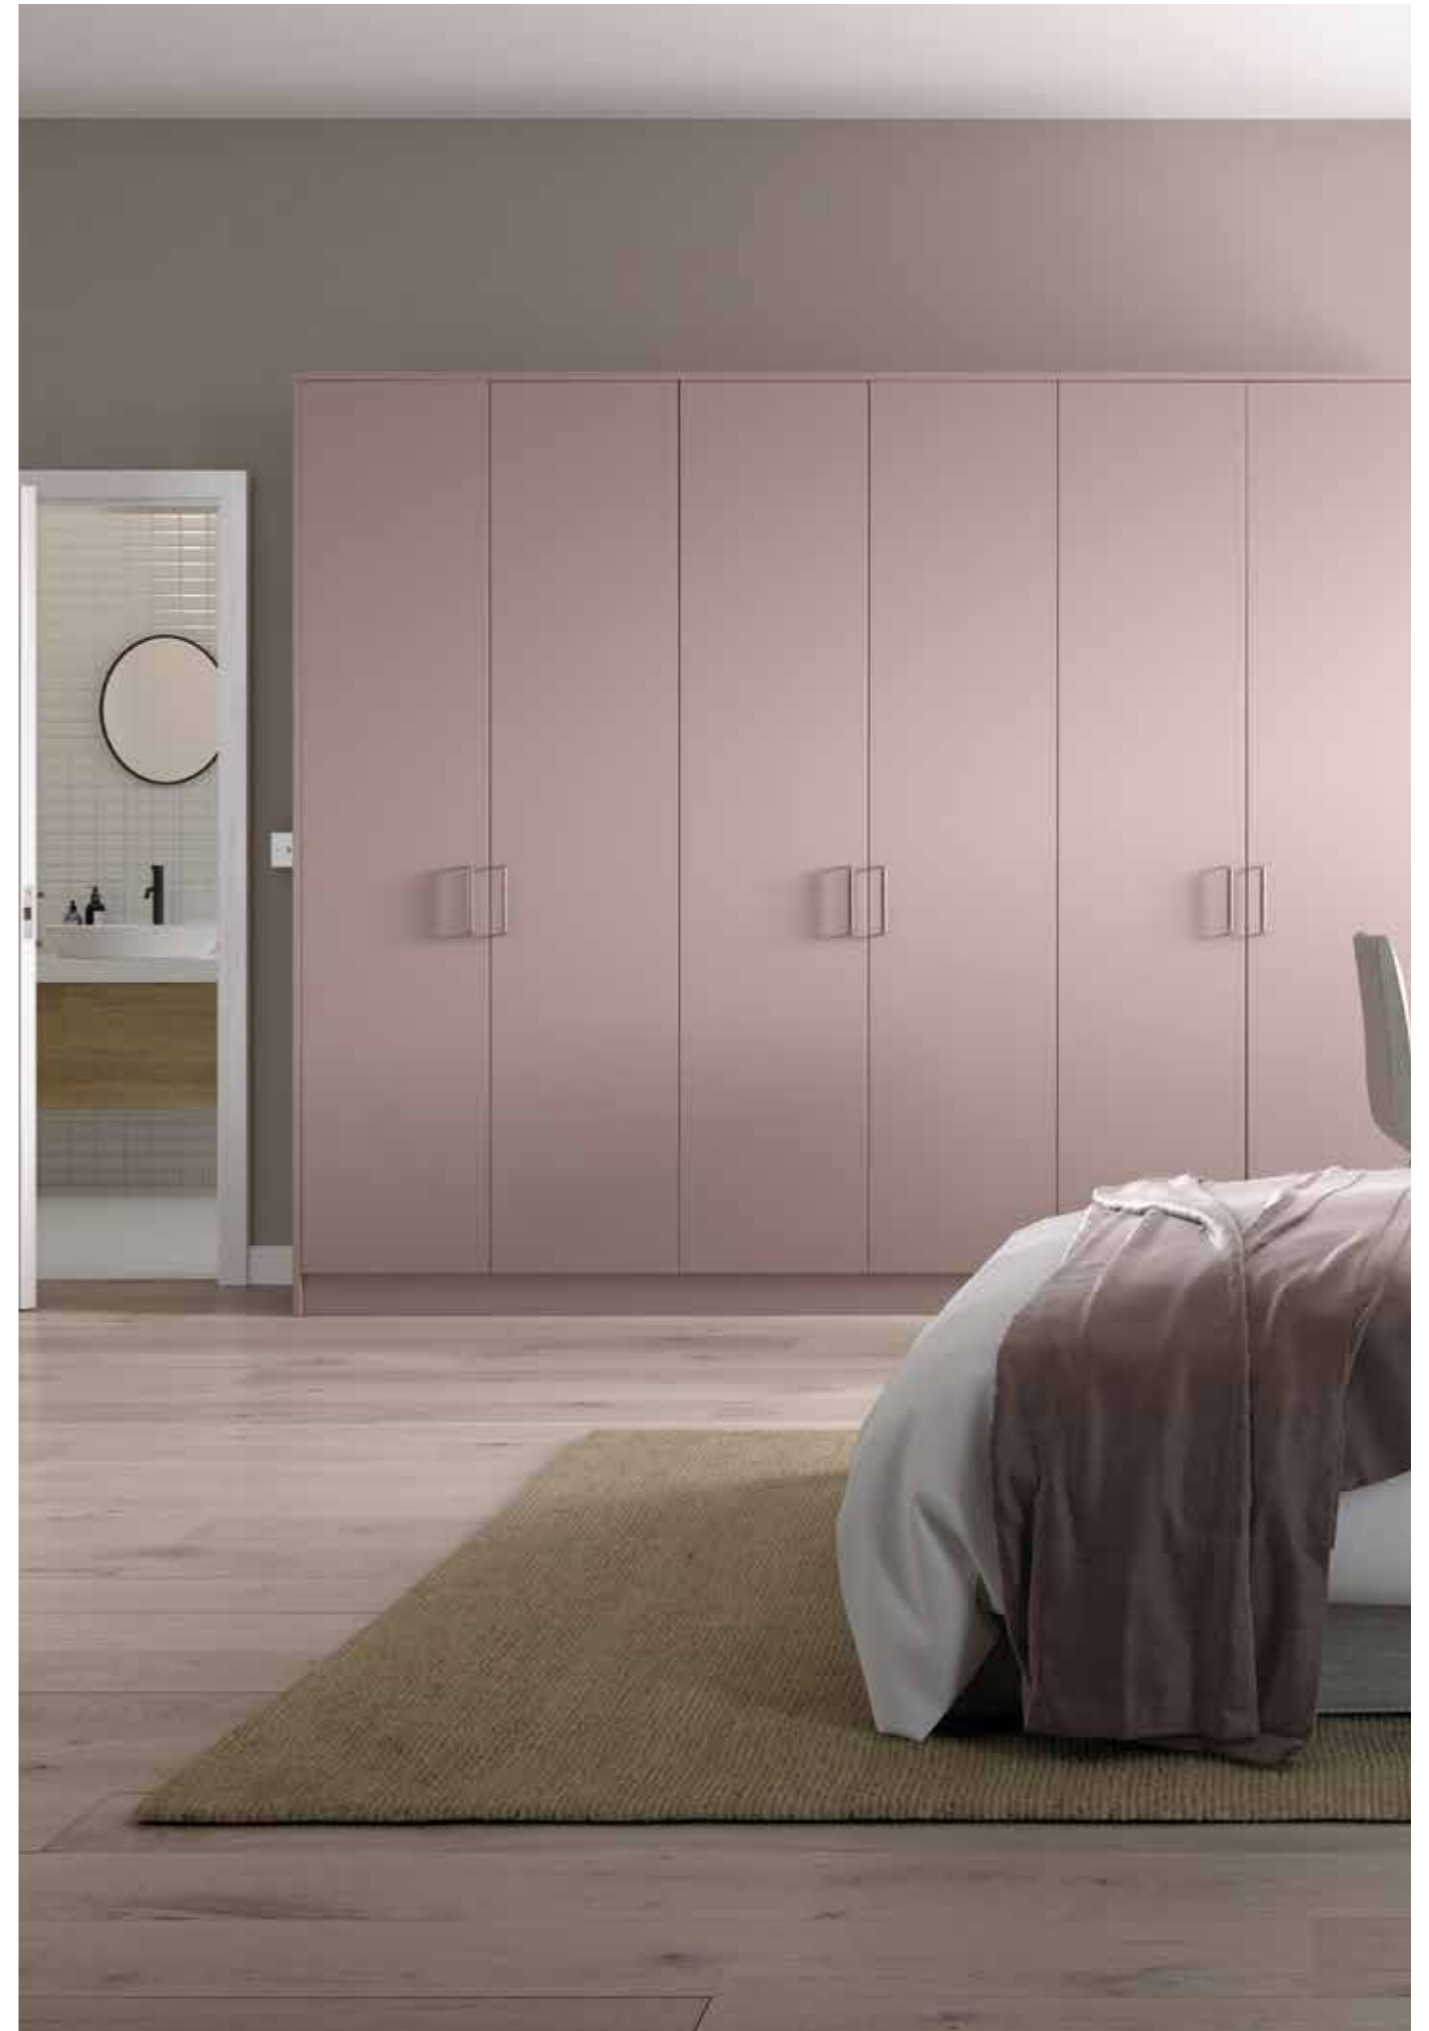

## HANDLELESS BEDROOMS

Sleek and elegantly refined, our Handleless door styles offer a practical solution for those who value simplicity and a tidy, organised space.

**Kassel**  
22mm Thick

**Alaska**  
18mm Thick