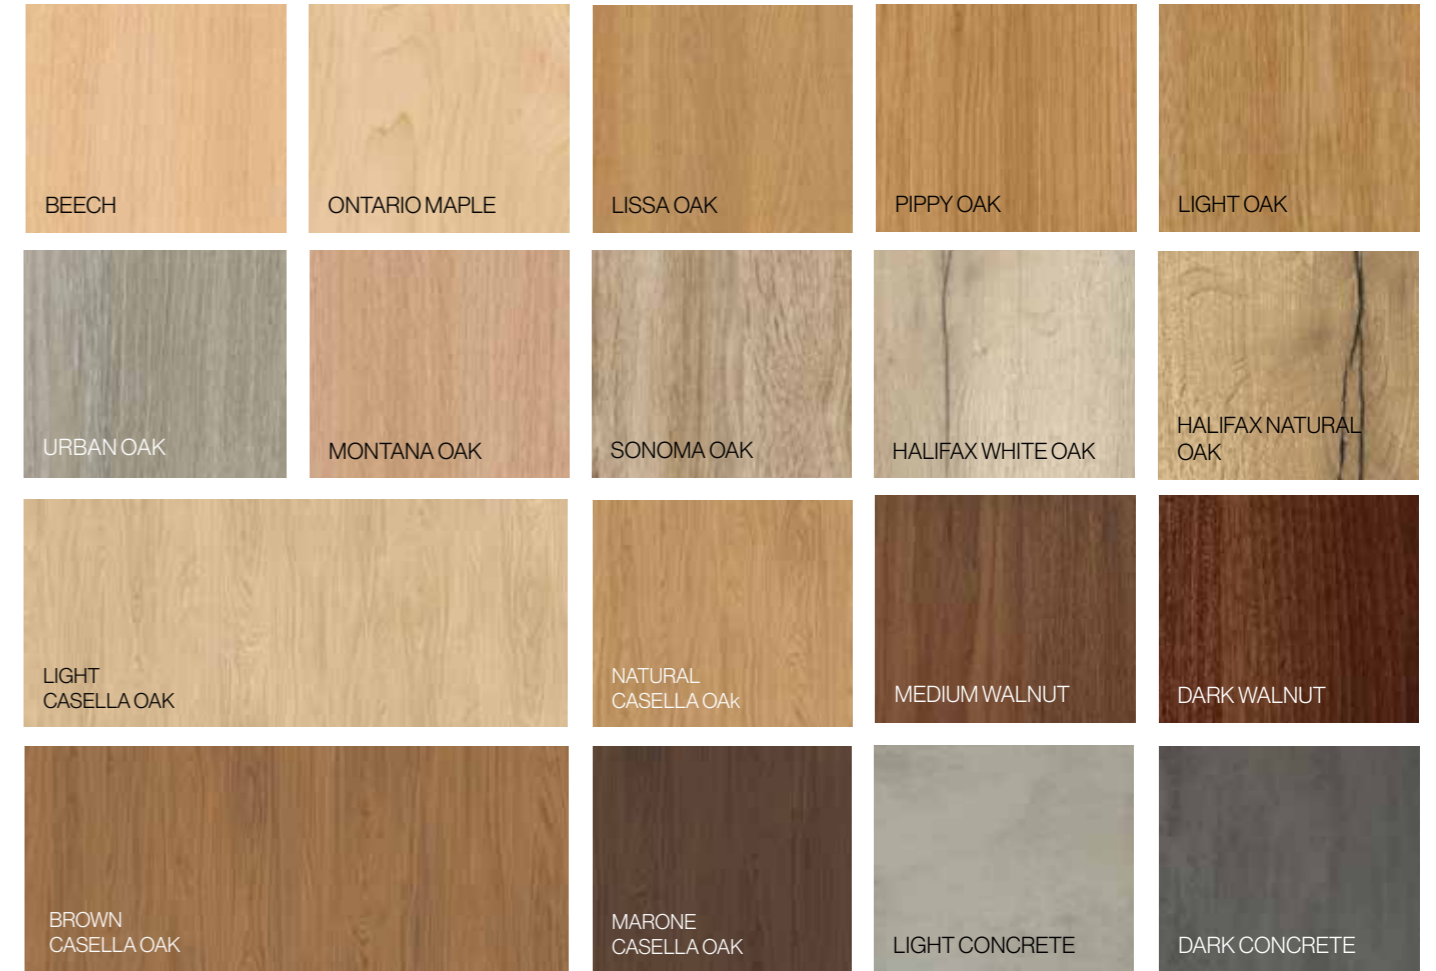

Matt Finishes / Woodgrain Effects