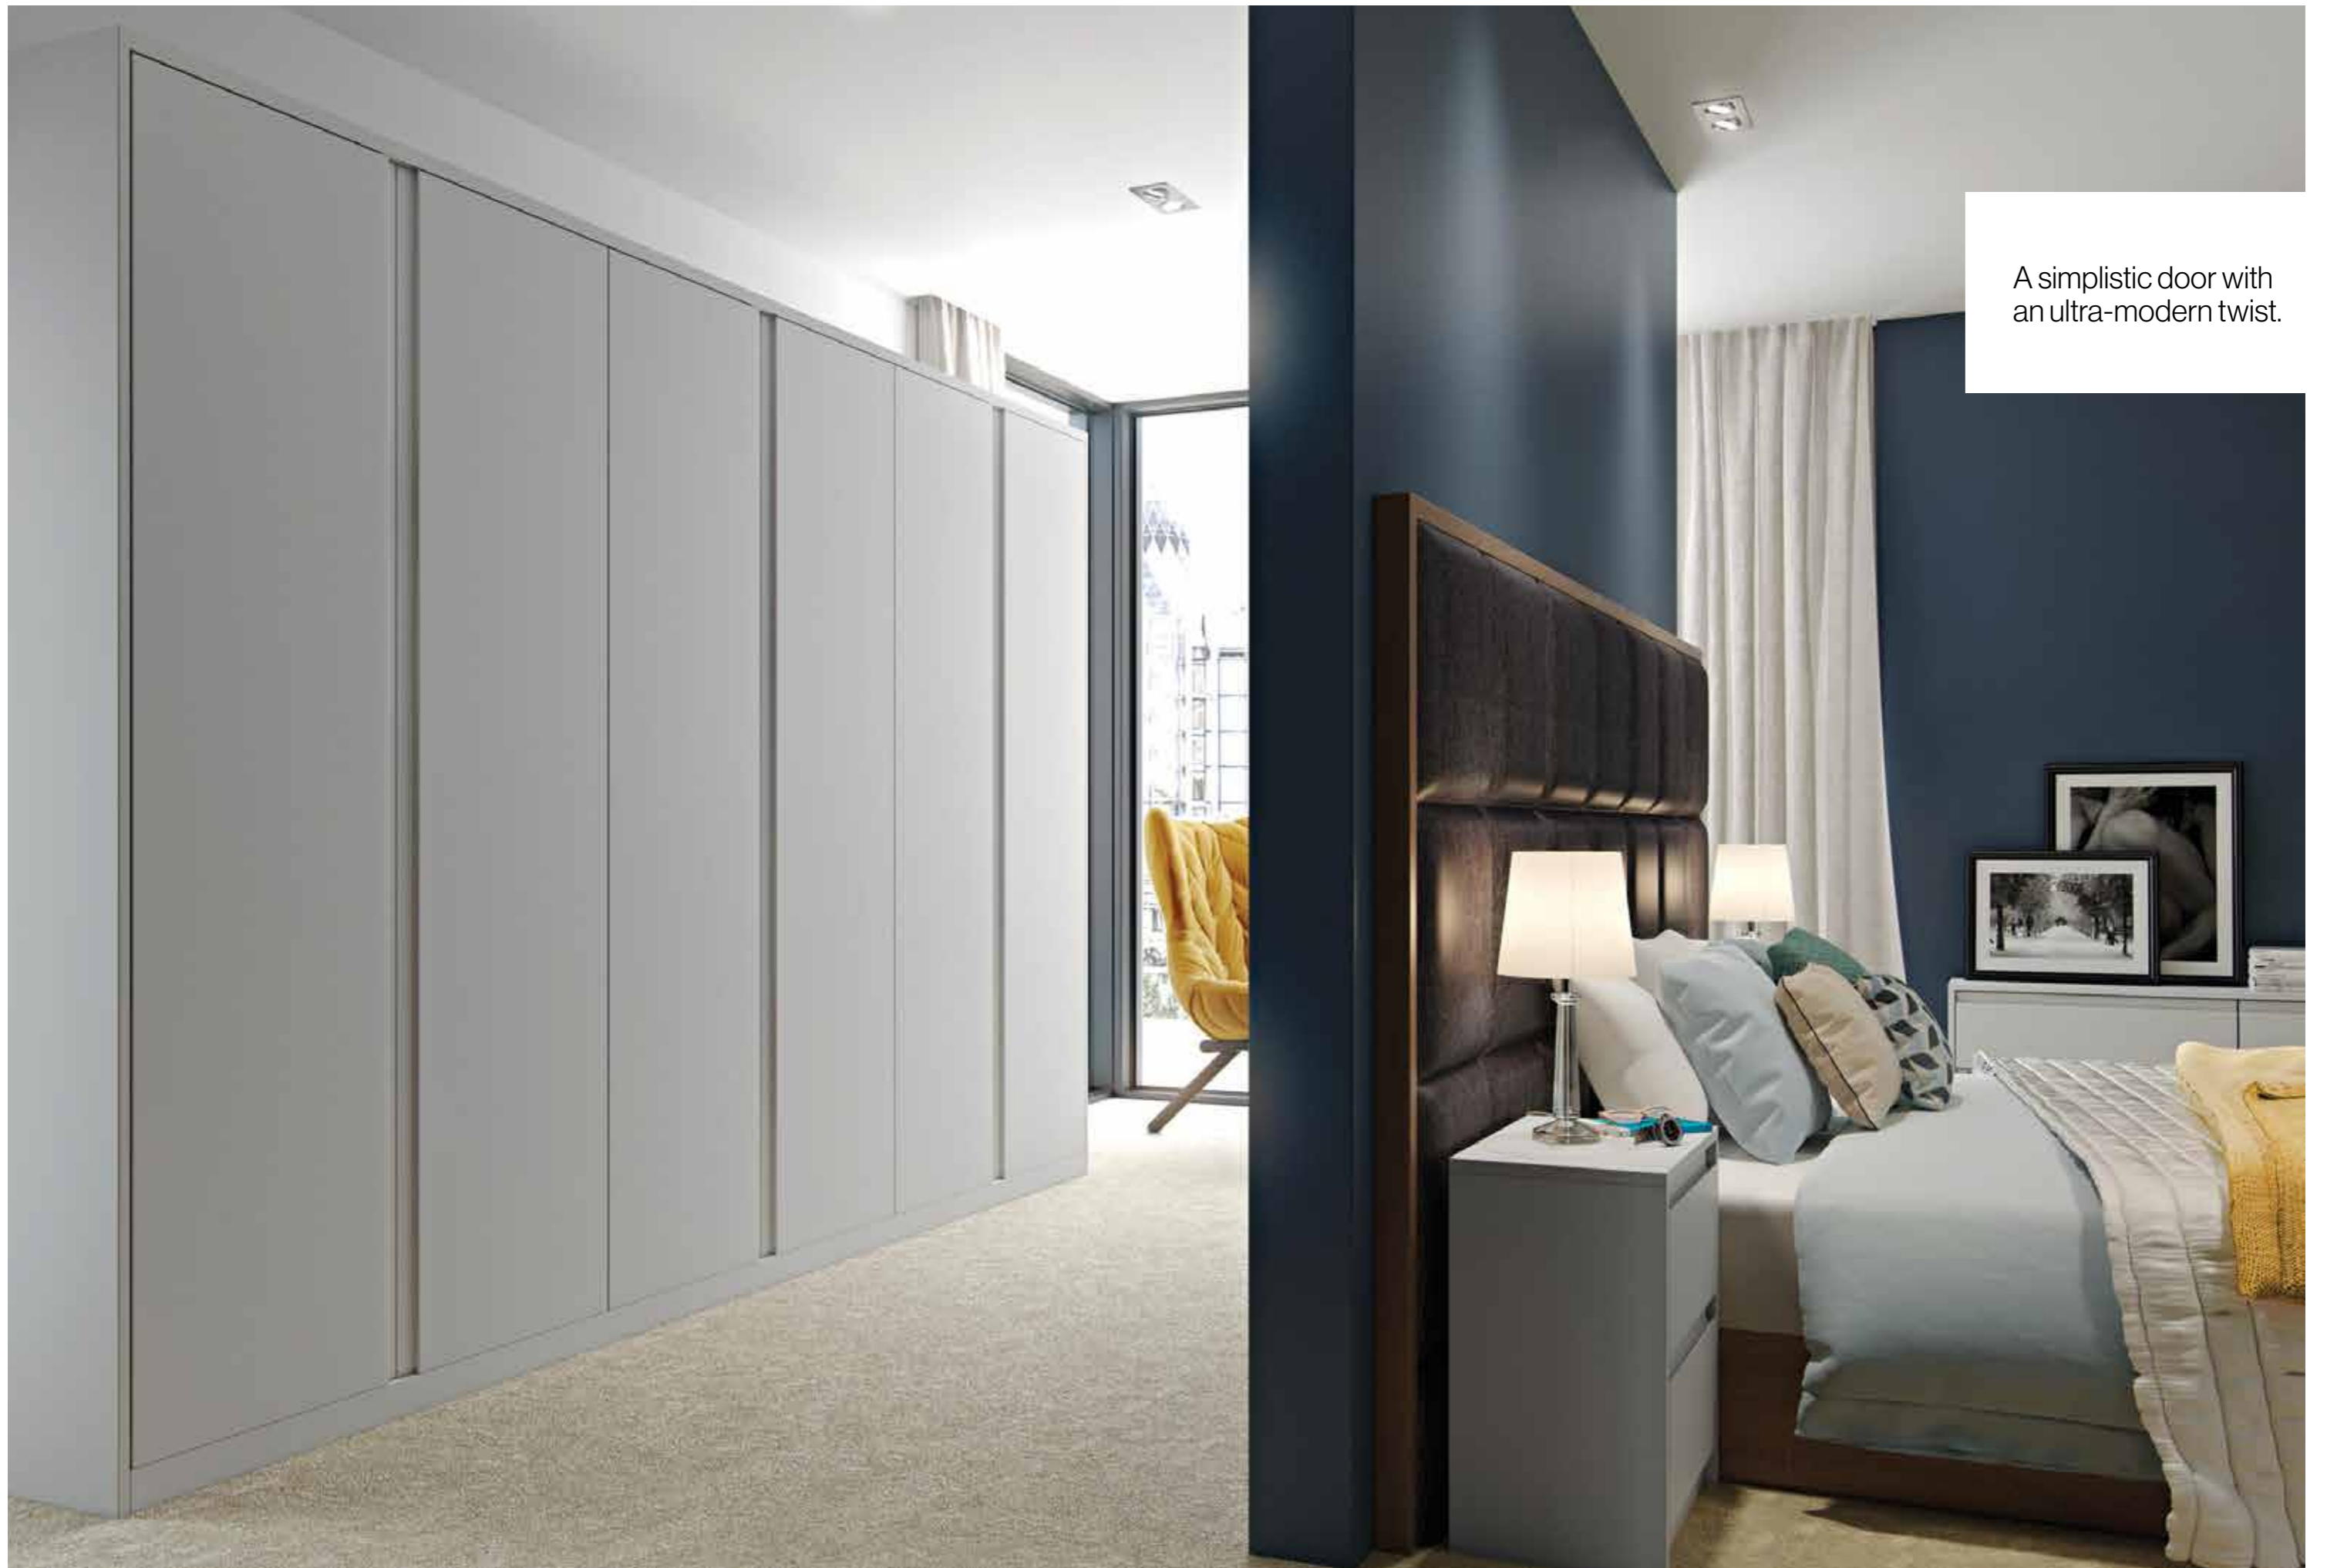

Loretto
18mm Thick

Orion
18mm Thick

A simplistic door with an ultra-modern twist.

PLAIN SHAKER BEDROOMS

Our Plain Shaker doors are simple yet sophisticated. With it's timeless look, you can create the bedroom of your dreams that will last.