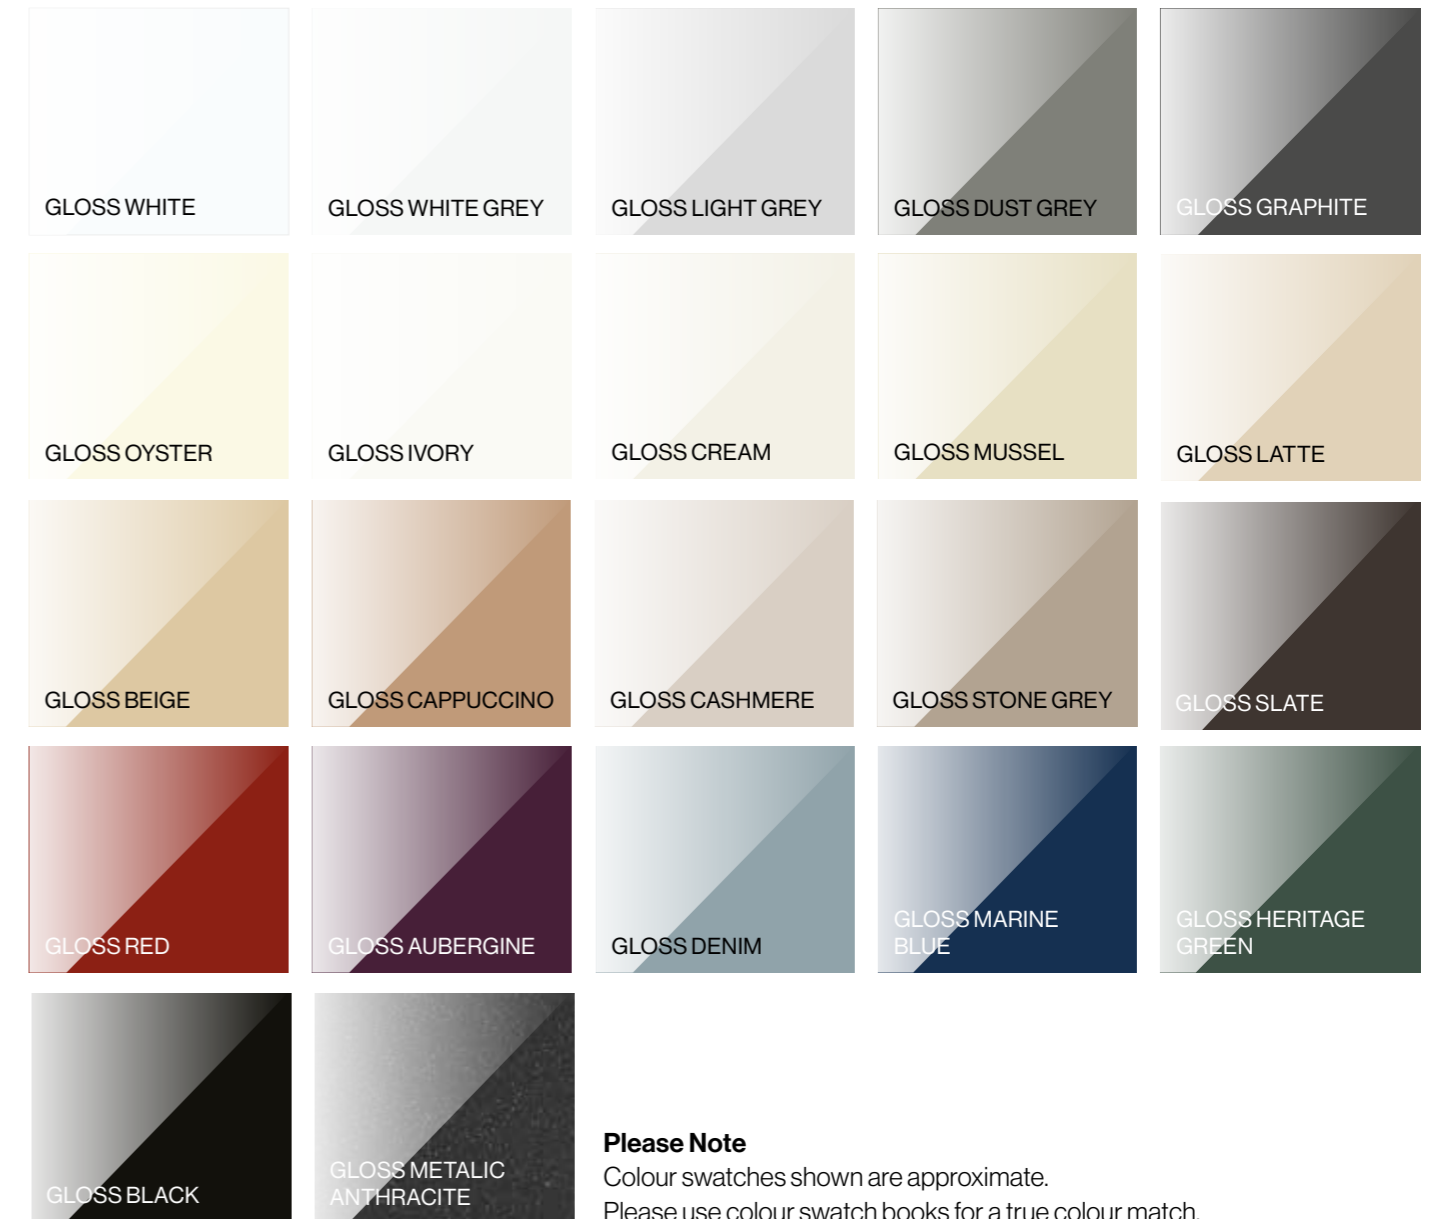

6 **Morgan Kitchen Door** / Featured in Natural Casella Oak

Matt Finishes / Woodgrain Effects

Matt Finishes / Legno

Matt Finishes / **Smooth**

Matt Finishes / **Superior Matt Smooth**

Matt Finishes / **High Gloss and Metallics**