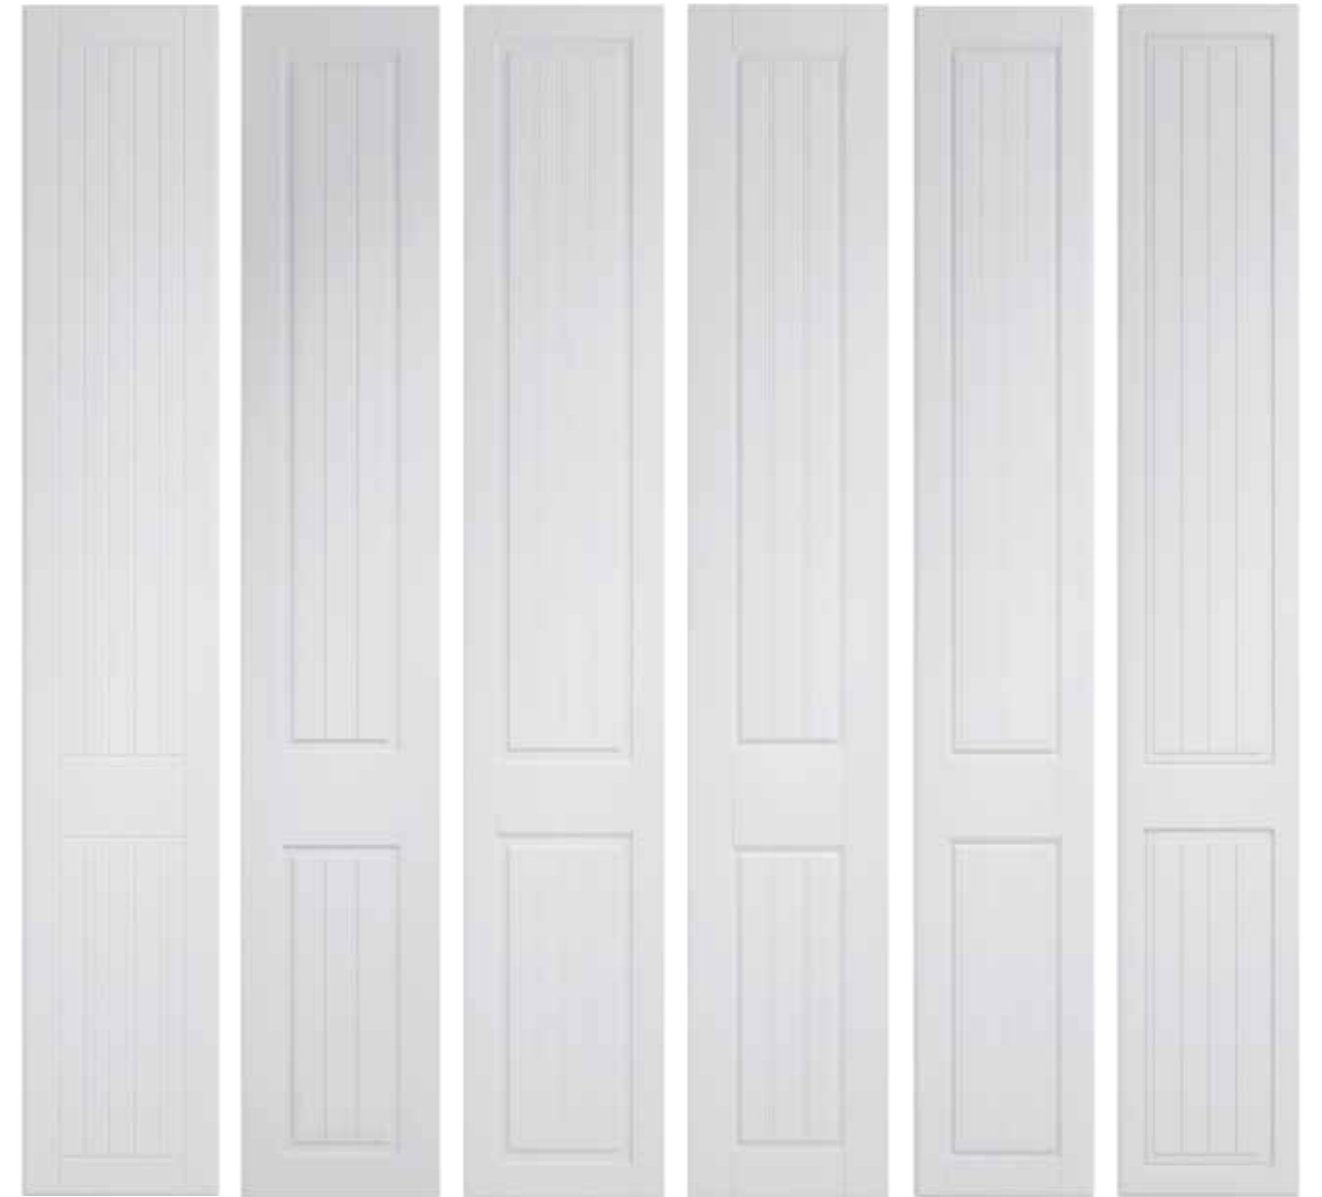

Shutter Groove
70mm Stile Width

Newport
90mm Stile Width

Berwick
65mm Stile Width

Amalfi
85mm Stile Width

Westbury
70mm Stile Width

Saxon Square
60mm Stile Width