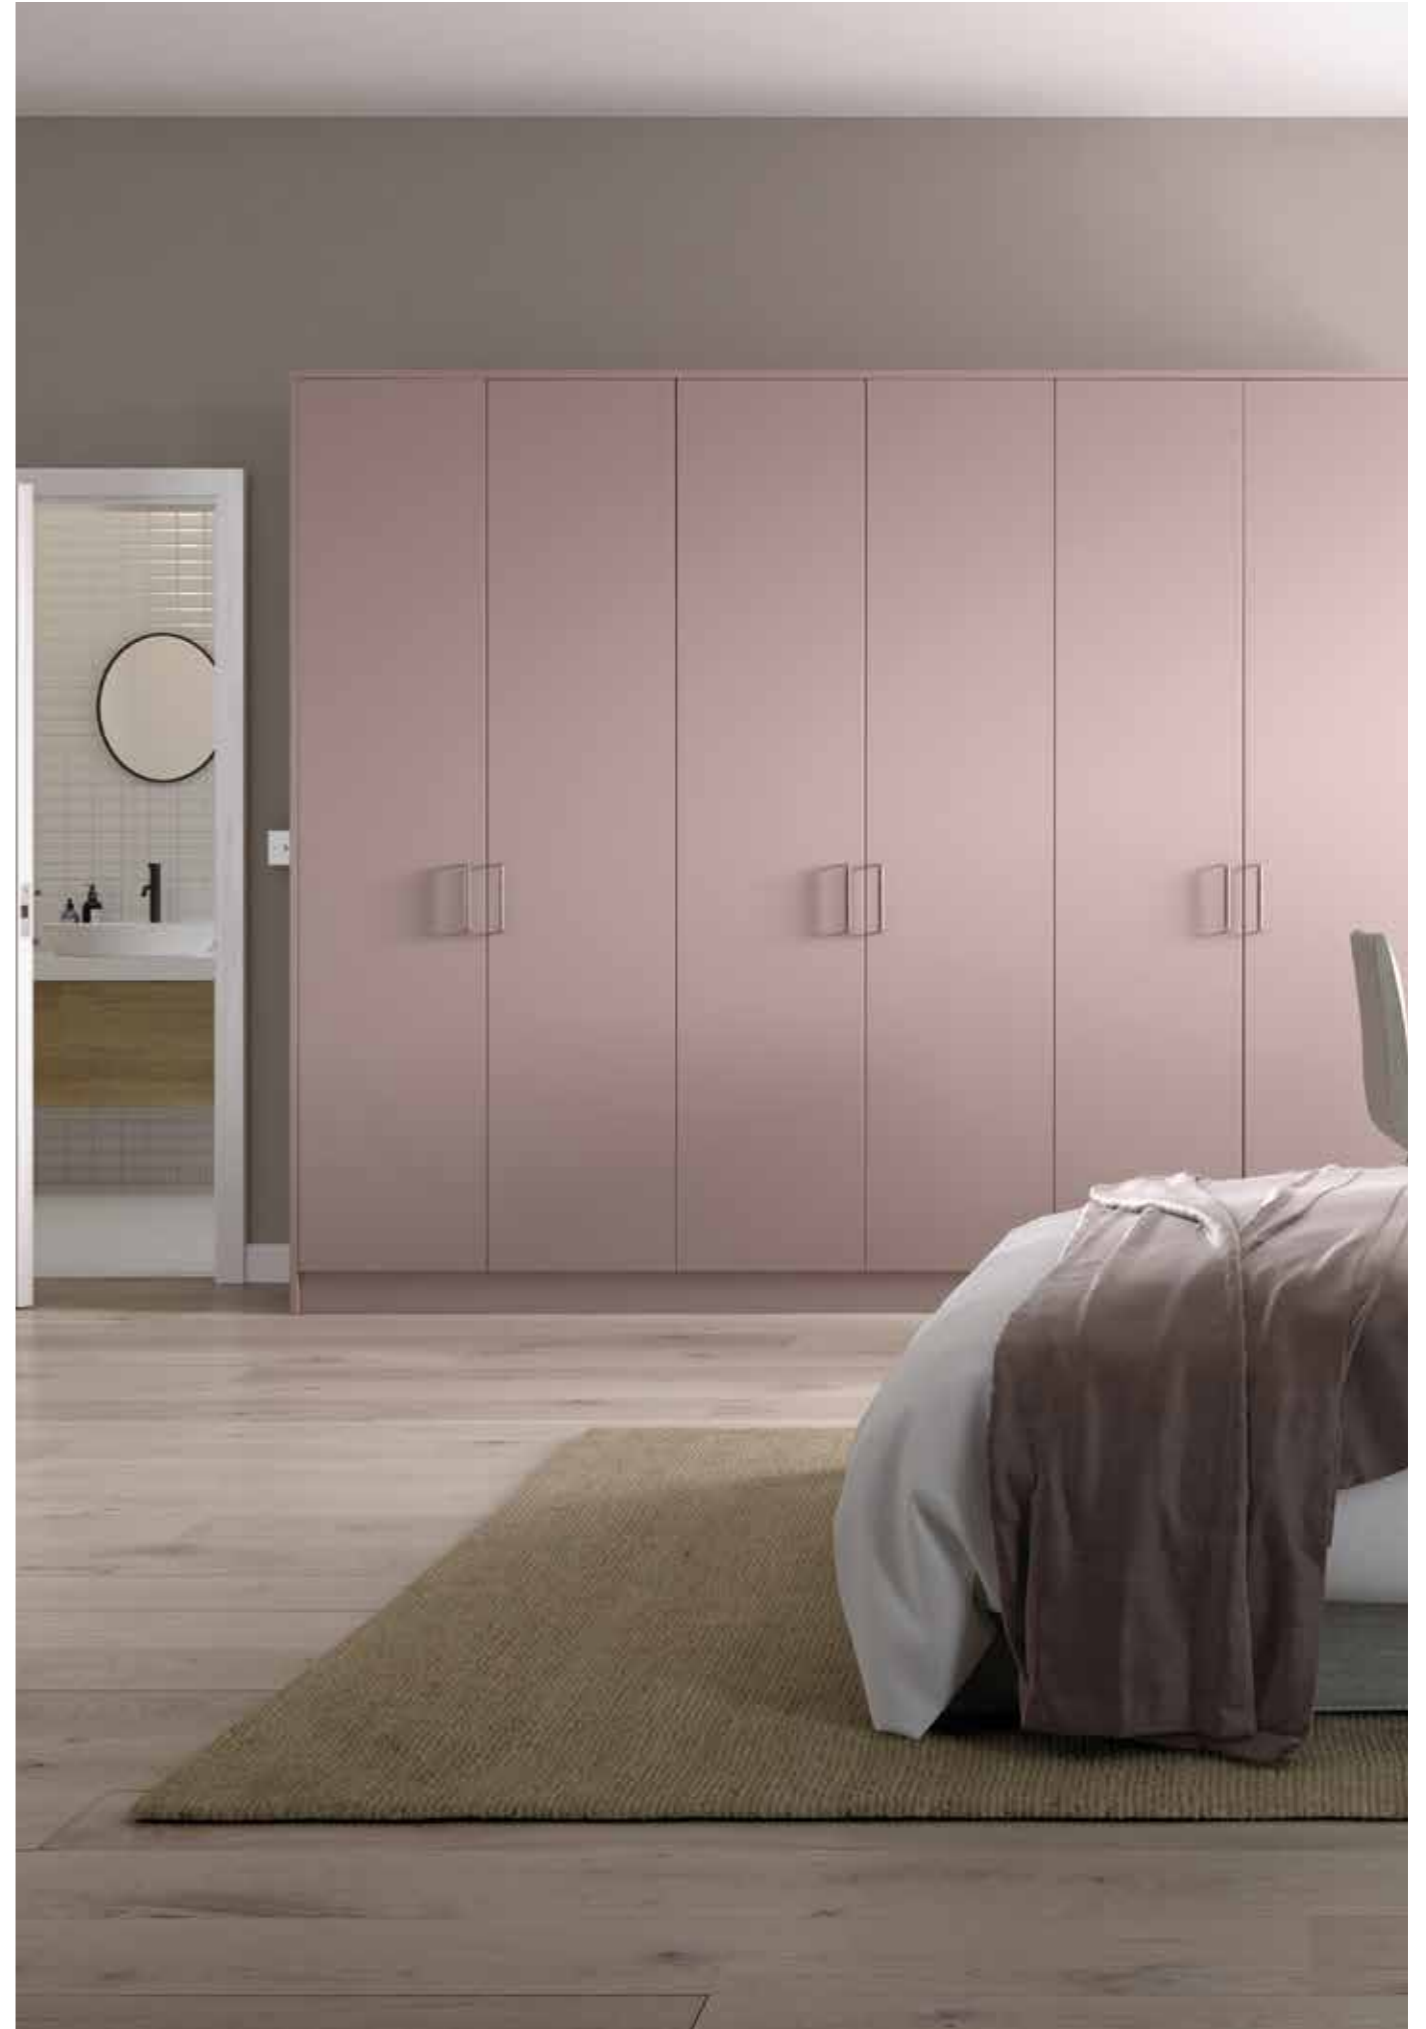

Mona
7mm Arched Edge
Detail

Marino
18mm Thick Line Detail

With our simplistic, modern doors, your bedroom should appear more spacious and less cluttered

HANDLELESS BEDROOMS

Sleek and elegantly refined, our Handleless door styles offer a practical solution for those who value simplicity and a tidy, organised space.